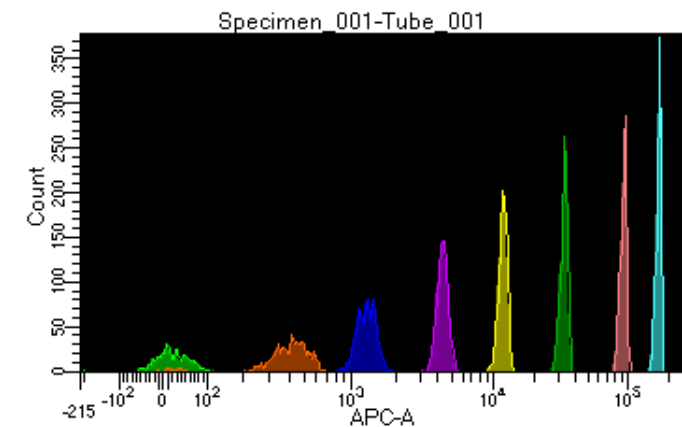

BD FACSDiva 8.0.1

Tube: Tube_001

Population	#Events	%Parent	%Total
All Events	7,843	####	100.0
P1	6,988	89.1	89.1
P2	473	6.8	6.0
P3	739	10.6	9.4
P4	892	12.8	11.4
P5	863	12.3	11.0
P6	914	13.1	11.7
P7	901	12.9	11.5
P8	869	12.4	11.1
P9	877	12.6	11.2