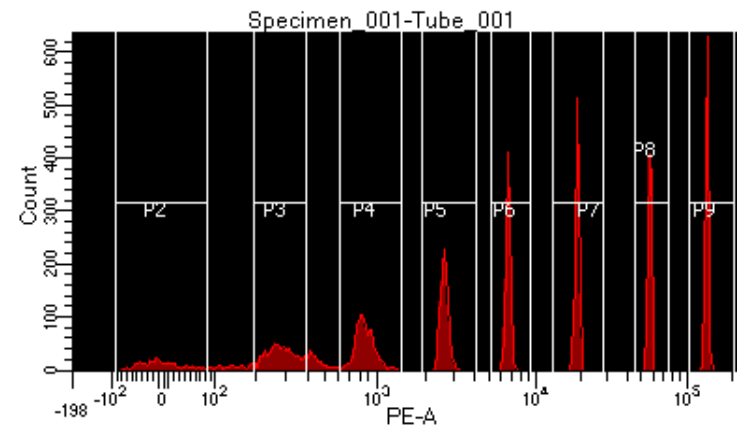

BD FACSDiva 8.0.1

Tube: Tube_001

Population	#Events	%Parent	%Total
All Events	7,843	####	100.0
P1	6,988	89.1	89.1
P2	473	6.8	6.0
P3	739	10.6	9.4
P4	892	12.8	11.4
P5	863	12.3	11.0
P6	914	13.1	11.7
P7	901	12.9	11.5
P8	869	12.4	11.1
P9	877	12.6	11.2