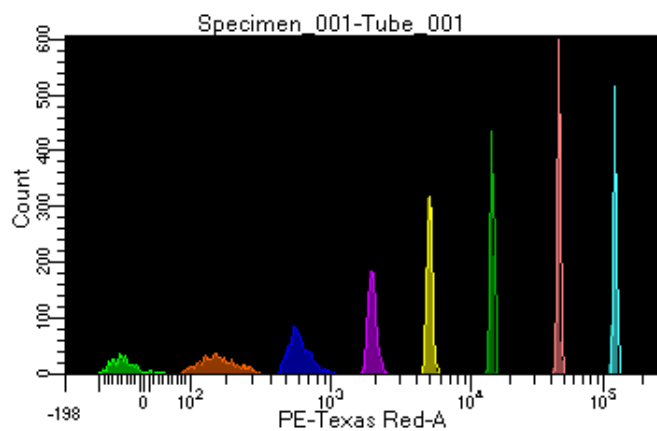

BD FACSDiva 8.0.1

Tube: Tube_001

Population	#Events	%Parent	%Total
All Events	7,843	####	100.0
P1	6,988	89.1	89.1
P2	473	6.8	6.0
P3	739	10.6	9.4
P4	892	12.8	11.4
P5	863	12.3	11.0
P6	914	13.1	11.7
P7	901	12.9	11.5
P8	869	12.4	11.1
P9	877	12.6	11.2