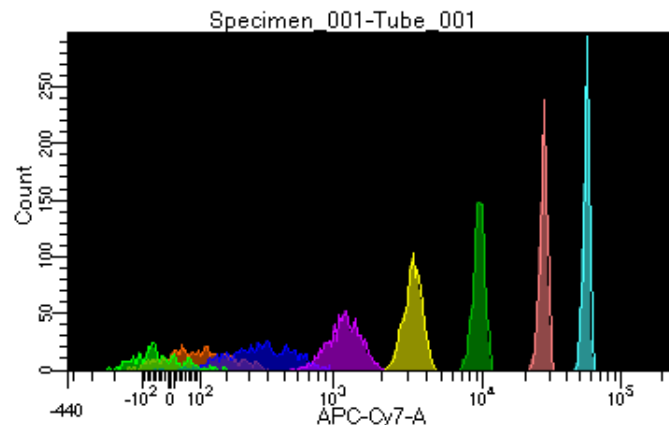

BD FACSDiva 8.0.1

Tube: Tube_001

Population	#Events	%Parent	%Total
All Events	7,843	####	100.0
P1	6,988	89.1	89.1
P2	473	6.8	6.0
P3	739	10.6	9.4
P4	892	12.8	11.4
P5	863	12.3	11.0
P6	914	13.1	11.7
P7	901	12.9	11.5
P8	869	12.4	11.1
P9	877	12.6	11.2