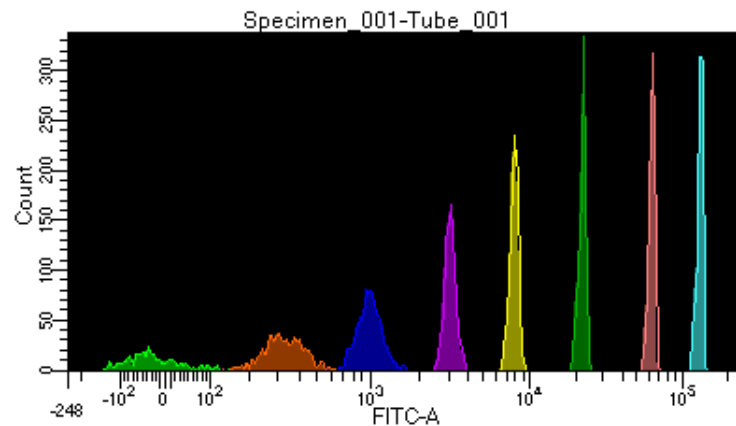

BD FACSDiva 8.0.1

Tube: Tube_001

Population	#Events	%Parent	%Total
All Events	7,843	####	100.0
P1	6,988	89.1	89.1
P2	473	6.8	6.0
P3	739	10.6	9.4
P4	892	12.8	11.4
P5	863	12.3	11.0
P6	914	13.1	11.7
P7	901	12.9	11.5
P8	869	12.4	11.1
P9	877	12.6	11.2