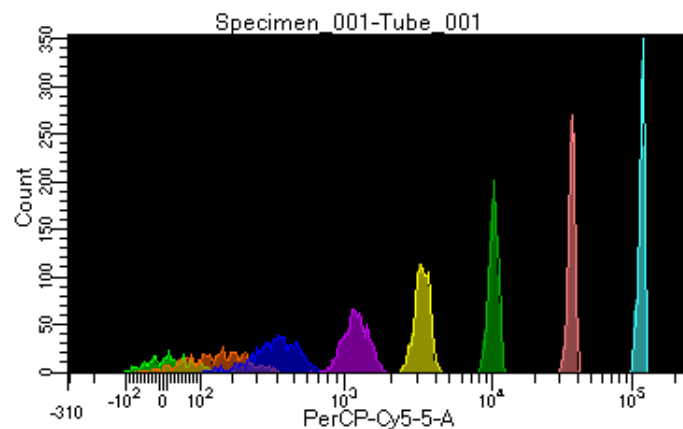

BD FACSDiva 8.0.1

Tube: Tube_001

Population	#Events	%Parent	%Total
All Events	7,843	####	100.0
P1	6,988	89.1	89.1
P2	473	6.8	6.0
P3	739	10.6	9.4
P4	892	12.8	11.4
P5	863	12.3	11.0
P6	914	13.1	11.7
P7	901	12.9	11.5
P8	869	12.4	11.1
P9	877	12.6	11.2