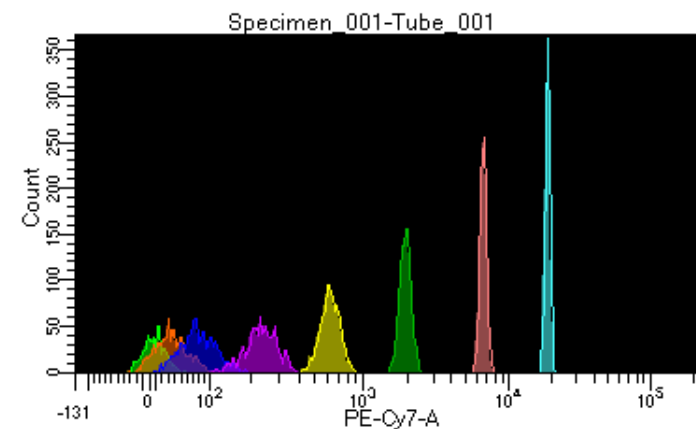

BD FACSDiva 8.0.1

Tube: Tube_001

Population	#Events	%Parent	%Total
All Events	7,843	####	100.0
P1	6,988	89.1	89.1
P2	473	6.8	6.0
P3	739	10.6	9.4
P4	892	12.8	11.4
P5	863	12.3	11.0
P6	914	13.1	11.7
P7	901	12.9	11.5
P8	869	12.4	11.1
P9	877	12.6	11.2