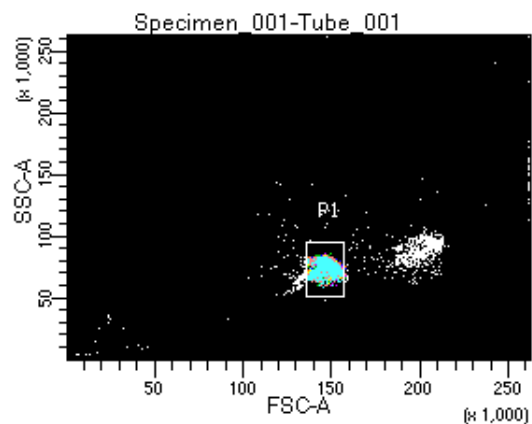

BD FACSDiva 8.0.1

Tube: Tube_001

Population	#Events	%Parent	%Total
All Events	7,843	####	100.0
P1	6,988	89.1	89.1
P2	473	6.8	6.0
P3	739	10.6	9.4
P4	892	12.8	11.4
P5	863	12.3	11.0
P6	914	13.1	11.7
P7	901	12.9	11.5
P8	869	12.4	11.1
P9	877	12.6	11.2