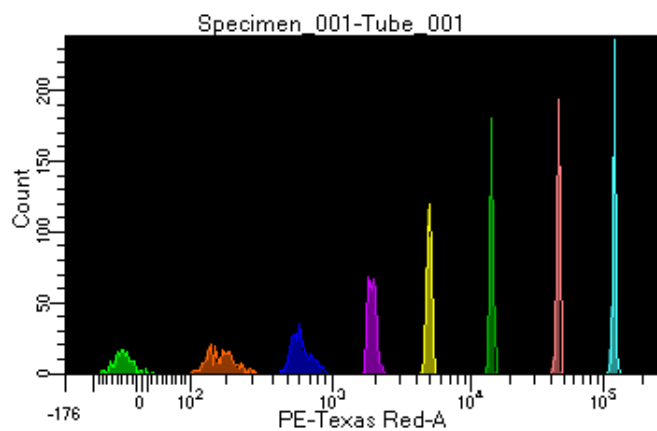

BD FACSDiVa 8.0.1

Tube: Tube_001

Population	#Events	%Parent	%Total
All Events	2,822	####	100.0
P1	2,515	89.1	89.1
P2	184	7.3	6.5
P3	275	10.9	9.7
P4	309	12.3	10.9
P5	342	13.6	12.1
P6	308	12.2	10.9
P7	338	13.4	12.0
P8	312	12.4	11.1
P9	340	13.5	12.0