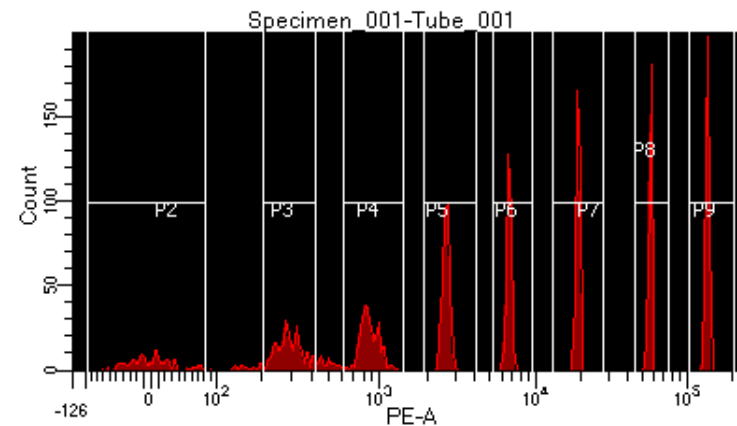

BD FACSDiVa 8.0.1

Tube: Tube_001

Population	#Events	%Parent	%Total
All Events	2,822	####	100.0
P1	2,515	89.1	89.1
P2	184	7.3	6.5
P3	275	10.9	9.7
P4	309	12.3	10.9
P5	342	13.6	12.1
P6	308	12.2	10.9
P7	338	13.4	12.0
P8	312	12.4	11.1
P9	340	13.5	12.0