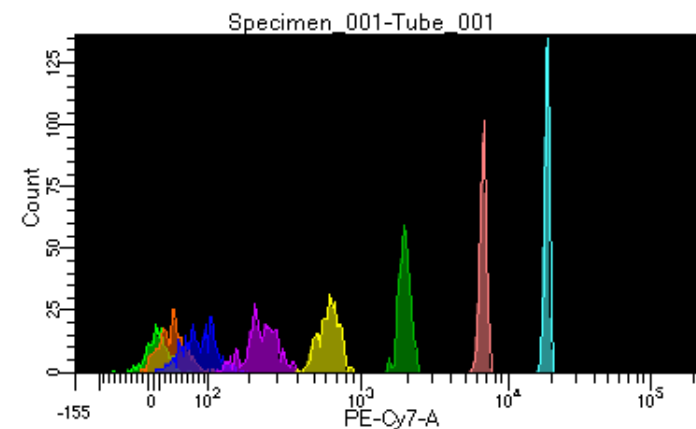

BD FACSDiVa 8.0.1

Tube: Tube_001

Population	#Events	%Parent	%Total
All Events	2,822	####	100.0
P1	2,515	89.1	89.1
P2	184	7.3	6.5
P3	275	10.9	9.7
P4	309	12.3	10.9
P5	342	13.6	12.1
P6	308	12.2	10.9
P7	338	13.4	12.0
P8	312	12.4	11.1
P9	340	13.5	12.0