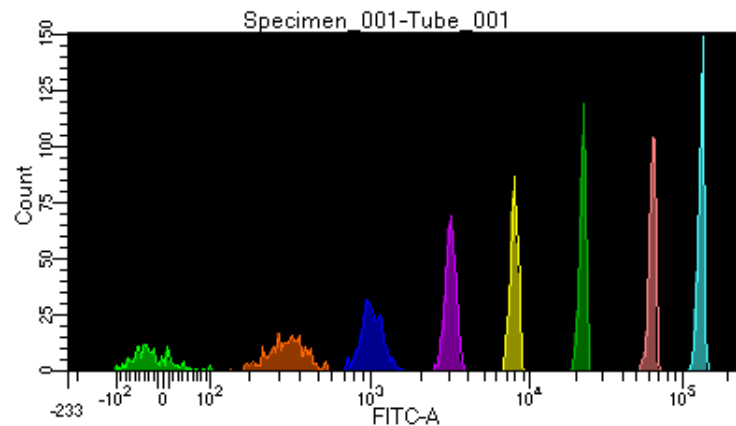

BD FACSDiVa 8.0.1

Tube: Tube_001

Population	#Events	%Parent	%Total
All Events	2,822	####	100.0
P1	2,515	89.1	89.1
P2	184	7.3	6.5
P3	275	10.9	9.7
P4	309	12.3	10.9
P5	342	13.6	12.1
P6	308	12.2	10.9
P7	338	13.4	12.0
P8	312	12.4	11.1
P9	340	13.5	12.0