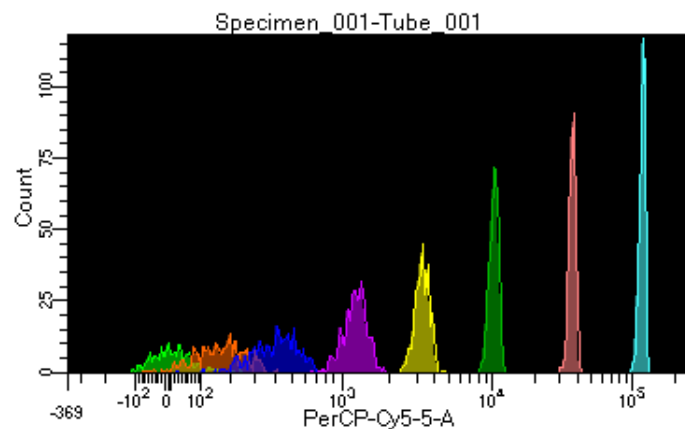

BD FACSDiVa 8.0.1

Tube: Tube_001

Population	#Events	%Parent	%Total
All Events	2,822	####	100.0
P1	2,515	89.1	89.1
P2	184	7.3	6.5
P3	275	10.9	9.7
P4	309	12.3	10.9
P5	342	13.6	12.1
P6	308	12.2	10.9
P7	338	13.4	12.0
P8	312	12.4	11.1
P9	340	13.5	12.0