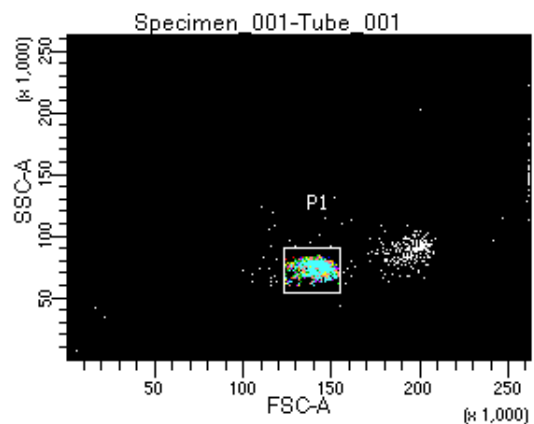

BD FACSDiVa 8.0.1

Tube: Tube_001

Population	#Events	%Parent	%Total
All Events	2,822	####	100.0
P1	2,515	89.1	89.1
P2	184	7.3	6.5
P3	275	10.9	9.7
P4	309	12.3	10.9
P5	342	13.6	12.1
P6	308	12.2	10.9
P7	338	13.4	12.0
P8	312	12.4	11.1
P9	340	13.5	12.0