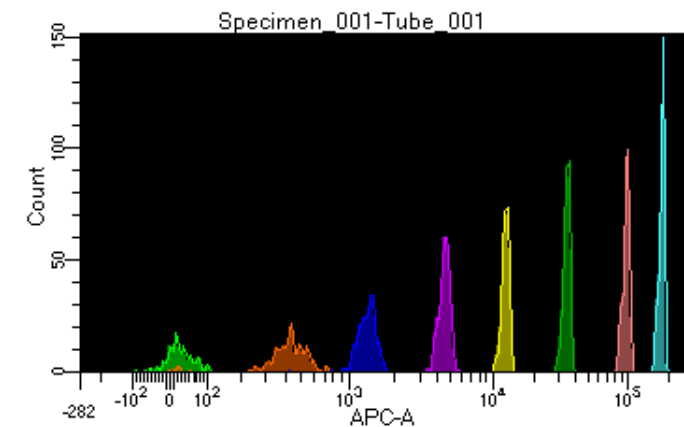

BD FACSDiVa 8.0.1

Tube: Tube_001

Population	#Events	%Parent	%Total
All Events	2,822	####	100.0
P1	2,515	89.1	89.1
P2	184	7.3	6.5
P3	275	10.9	9.7
P4	309	12.3	10.9
P5	342	13.6	12.1
P6	308	12.2	10.9
P7	338	13.4	12.0
P8	312	12.4	11.1
P9	340	13.5	12.0