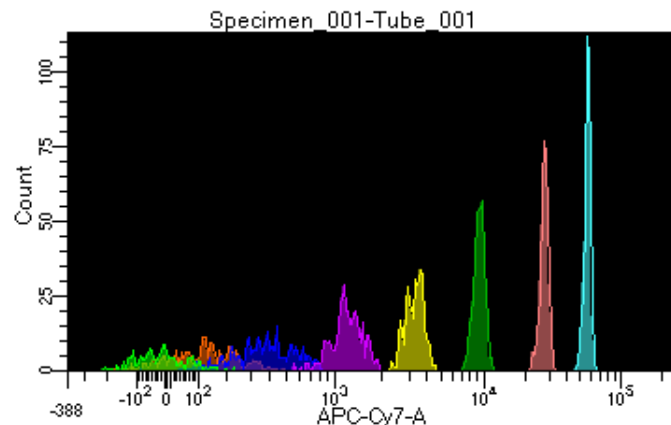

BD FACSDiVa 8.0.1

Tube: Tube_001

Population	#Events	%Parent	%Total
All Events	2,822	####	100.0
P1	2,515	89.1	89.1
P2	184	7.3	6.5
P3	275	10.9	9.7
P4	309	12.3	10.9
P5	342	13.6	12.1
P6	308	12.2	10.9
P7	338	13.4	12.0
P8	312	12.4	11.1
P9	340	13.5	12.0