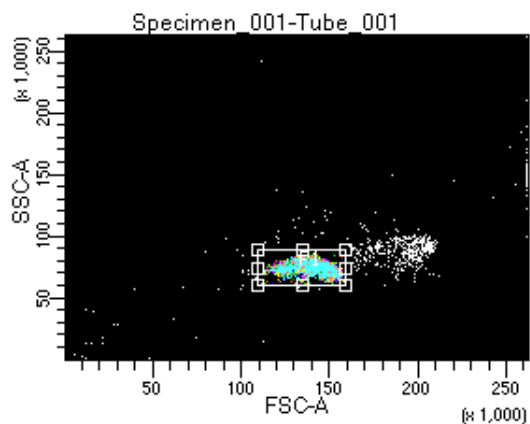

BD FACSDiVa 8.0.1

Tube: Tube\_001

Population	#Events	%Parent	%Total
All Events	5,408	####	100.0
P1	4,886	90.3	90.3
P2	426	8.7	7.9
P3	642	13.1	11.9
P4	560	11.5	10.4
P5	638	13.1	11.8
P6	649	13.3	12.0
P7	599	12.3	11.1
P8	660	13.5	12.2
P9	605	12.4	11.2