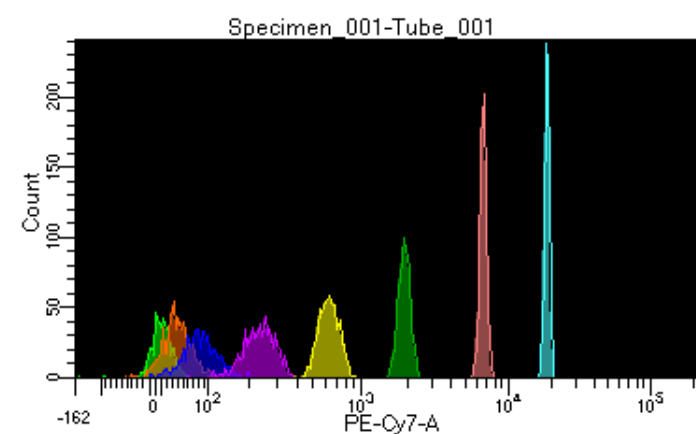

BD FACSDiVa 8.0.1

Tube: Tube\_001

Population	#Events	%Parent	%Total
All Events	5,408	####	100.0
P1	4,886	90.3	90.3
P2	426	8.7	7.9
P3	642	13.1	11.9
P4	560	11.5	10.4
P5	638	13.1	11.8
P6	649	13.3	12.0
P7	599	12.3	11.1
P8	660	13.5	12.2
P9	605	12.4	11.2