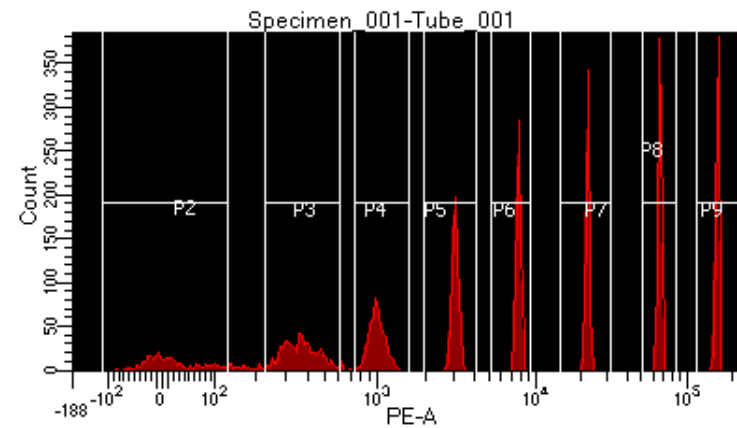

BD FACSDiVa 8.0.1

Tube: Tube\_001

Population	#Events	%Parent	%Total
All Events	5,408	####	100.0
P1	4,886	90.3	90.3
P2	426	8.7	7.9
P3	642	13.1	11.9
P4	560	11.5	10.4
P5	638	13.1	11.8
P6	649	13.3	12.0
P7	599	12.3	11.1
P8	660	13.5	12.2
P9	605	12.4	11.2