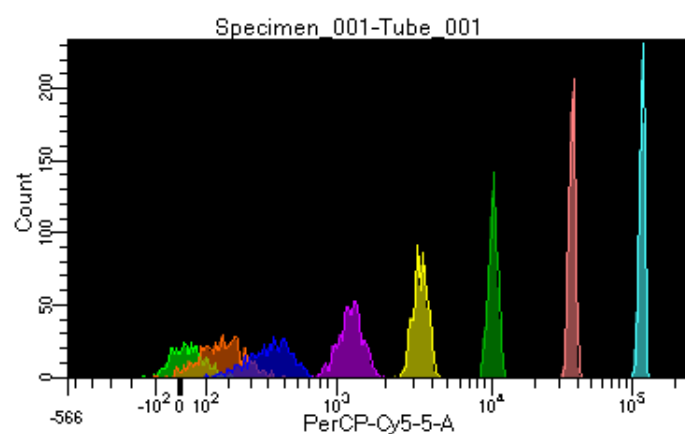

BD FACSDiVa 8.0.1

Tube: Tube\_001

Population	#Events	%Parent	%Total
All Events	5,408	####	100.0
P1	4,886	90.3	90.3
P2	426	8.7	7.9
P3	642	13.1	11.9
P4	560	11.5	10.4
P5	638	13.1	11.8
P6	649	13.3	12.0
P7	599	12.3	11.1
P8	660	13.5	12.2
P9	605	12.4	11.2