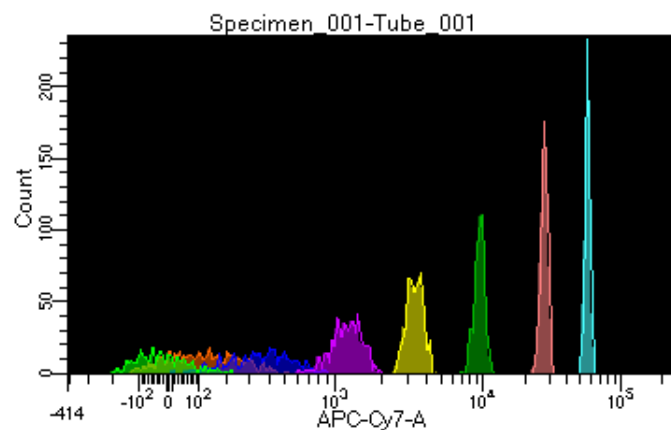

BD FACSDiVa 8.0.1

Tube: Tube\_001

Population	#Events	%Parent	%Total
All Events	5,408	####	100.0
P1	4,886	90.3	90.3
P2	426	8.7	7.9
P3	642	13.1	11.9
P4	560	11.5	10.4
P5	638	13.1	11.8
P6	649	13.3	12.0
P7	599	12.3	11.1
P8	660	13.5	12.2
P9	605	12.4	11.2