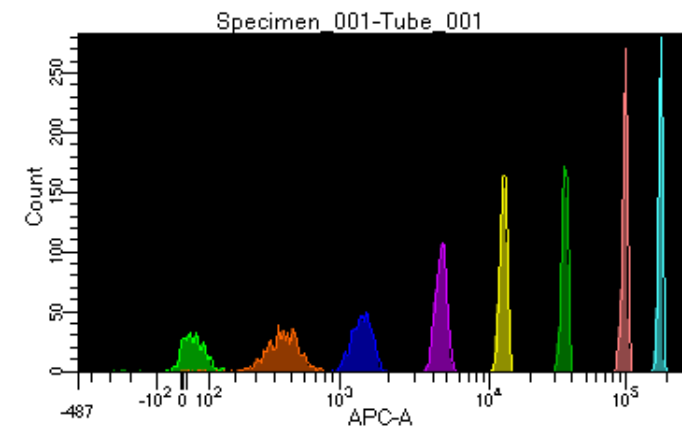

BD FACSDiVa 8.0.1

Tube: Tube\_001

Population	#Events	%Parent	%Total
All Events	5,408	####	100.0
P1	4,886	90.3	90.3
P2	426	8.7	7.9
P3	642	13.1	11.9
P4	560	11.5	10.4
P5	638	13.1	11.8
P6	649	13.3	12.0
P7	599	12.3	11.1
P8	660	13.5	12.2
P9	605	12.4	11.2