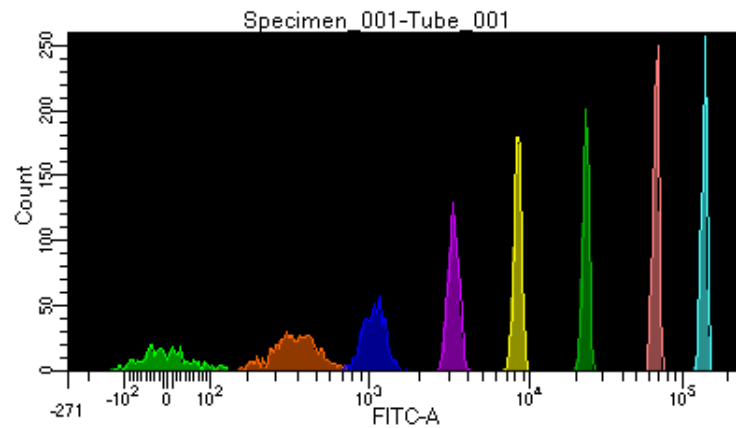

BD FACSDiVa 8.0.1

Tube: Tube\_001

Population	#Events	%Parent	%Total
All Events	5,408	####	100.0
P1	4,886	90.3	90.3
P2	426	8.7	7.9
P3	642	13.1	11.9
P4	560	11.5	10.4
P5	638	13.1	11.8
P6	649	13.3	12.0
P7	599	12.3	11.1
P8	660	13.5	12.2
P9	605	12.4	11.2