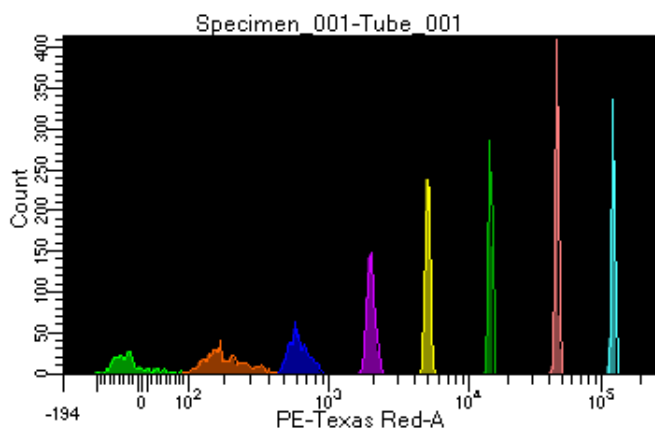

BD FACSDiVa 8.0.1

Tube: Tube\_001

Population	#Events	%Parent	%Total
All Events	5,408	####	100.0
P1	4,886	90.3	90.3
P2	426	8.7	7.9
P3	642	13.1	11.9
P4	560	11.5	10.4
P5	638	13.1	11.8
P6	649	13.3	12.0
P7	599	12.3	11.1
P8	660	13.5	12.2
P9	605	12.4	11.2