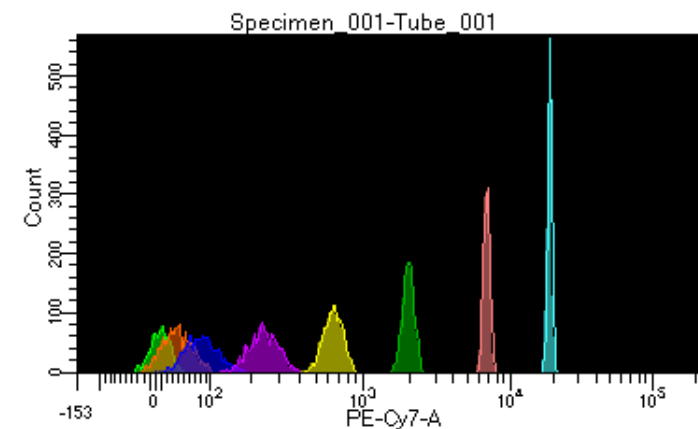

BD FACSDiva 8.0.1

Tube: Tube_001

Population	#Events	%Parent	%Total
All Events	10,045	####	100.0
P1	9,070	90.3	90.3
P2	796	8.8	7.9
P3	1,214	13.4	12.1
P4	1,128	12.4	11.2
P5	1,198	13.2	11.9
P6	1,145	12.6	11.4
P7	1,143	12.6	11.4
P8	1,082	11.9	10.8
P9	1,163	12.8	11.6