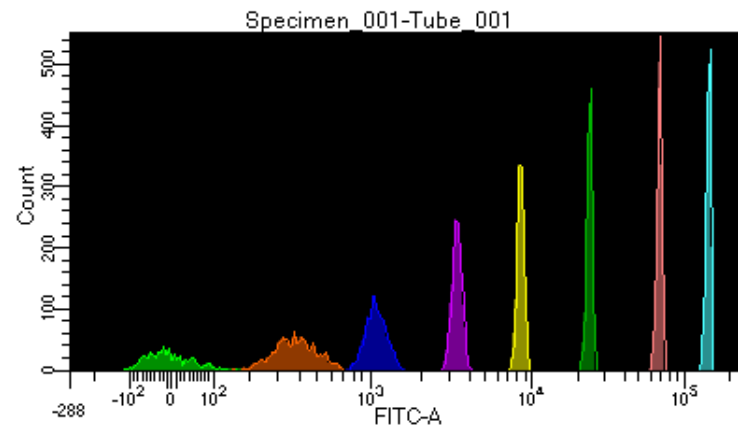

BD FACSDiva 8.0.1

Tube: Tube_001

Population	#Events	%Parent	%Total
All Events	10,045	####	100.0
P1	9,070	90.3	90.3
P2	796	8.8	7.9
P3	1,214	13.4	12.1
P4	1,128	12.4	11.2
P5	1,198	13.2	11.9
P6	1,145	12.6	11.4
P7	1,143	12.6	11.4
P8	1,082	11.9	10.8
P9	1,163	12.8	11.6