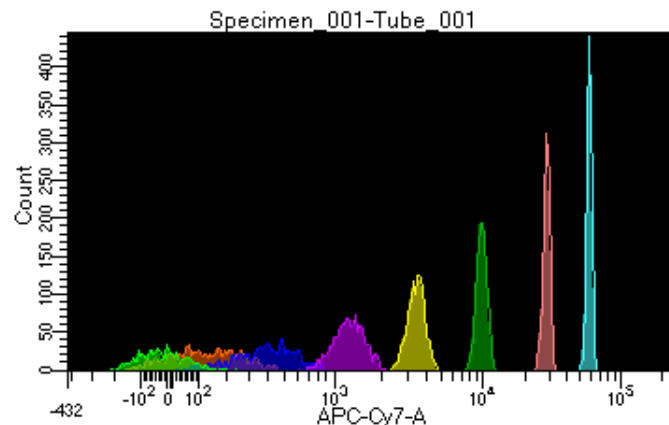

BD FACSDiva 8.0.1

Tube: Tube_001

Population	#Events	%Parent	%Total
All Events	10,045	####	100.0
P1	9,070	90.3	90.3
P2	796	8.8	7.9
P3	1,214	13.4	12.1
P4	1,128	12.4	11.2
P5	1,198	13.2	11.9
P6	1,145	12.6	11.4
P7	1,143	12.6	11.4
P8	1,082	11.9	10.8
P9	1,163	12.8	11.6