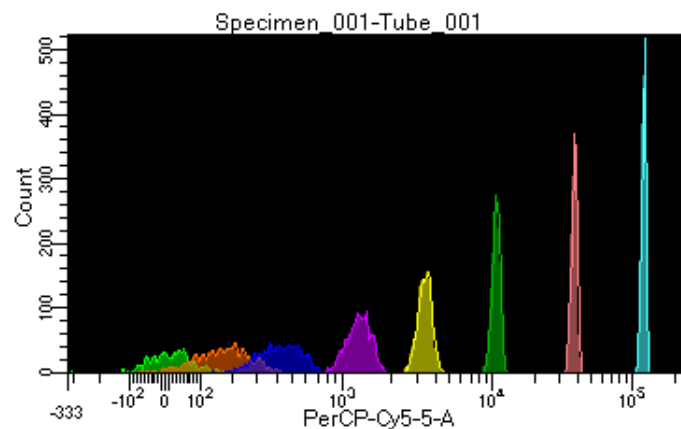

BD FACSDiva 8.0.1

Tube: Tube_001

Population	#Events	%Parent	%Total
All Events	10,045	####	100.0
P1	9,070	90.3	90.3
P2	796	8.8	7.9
P3	1,214	13.4	12.1
P4	1,128	12.4	11.2
P5	1,198	13.2	11.9
P6	1,145	12.6	11.4
P7	1,143	12.6	11.4
P8	1,082	11.9	10.8
P9	1,163	12.8	11.6