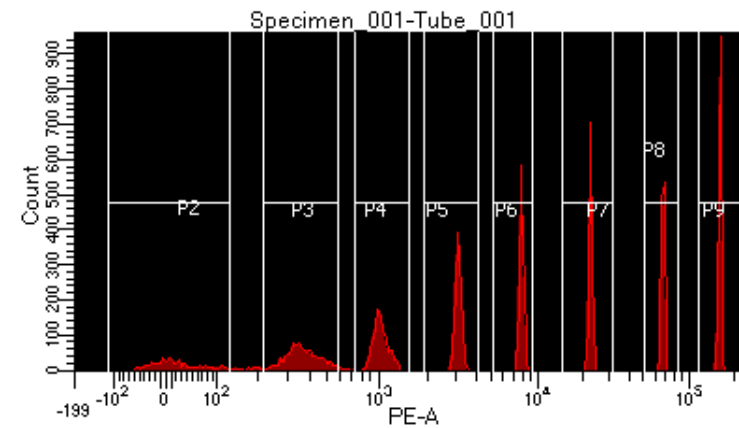

BD FACSDiva 8.0.1

Tube: Tube_001

Population	#Events	%Parent	%Total
All Events	10,045	####	100.0
P1	9,070	90.3	90.3
P2	796	8.8	7.9
P3	1,214	13.4	12.1
P4	1,128	12.4	11.2
P5	1,198	13.2	11.9
P6	1,145	12.6	11.4
P7	1,143	12.6	11.4
P8	1,082	11.9	10.8
P9	1,163	12.8	11.6