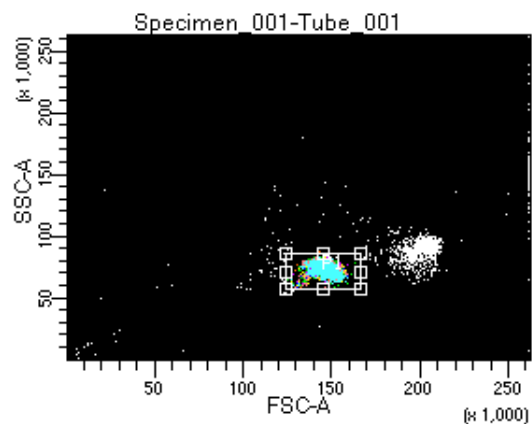

BD FACSDiva 8.0.1

Tube: Tube_001

Population	#Events	%Parent	%Total
All Events	10,045	####	100.0
P1	9,070	90.3	90.3
P2	796	8.8	7.9
P3	1,214	13.4	12.1
P4	1,128	12.4	11.2
P5	1,198	13.2	11.9
P6	1,145	12.6	11.4
P7	1,143	12.6	11.4
P8	1,082	11.9	10.8
P9	1,163	12.8	11.6