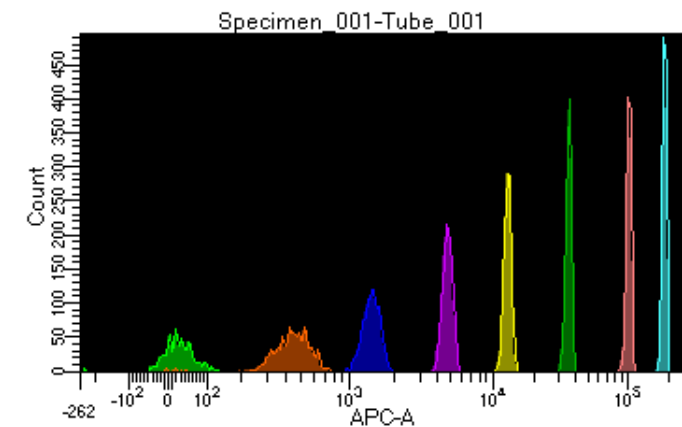

BD FACSDiva 8.0.1

Tube: Tube_001

Population	#Events	%Parent	%Total
All Events	10,045	####	100.0
P1	9,070	90.3	90.3
P2	796	8.8	7.9
P3	1,214	13.4	12.1
P4	1,128	12.4	11.2
P5	1,198	13.2	11.9
P6	1,145	12.6	11.4
P7	1,143	12.6	11.4
P8	1,082	11.9	10.8
P9	1,163	12.8	11.6