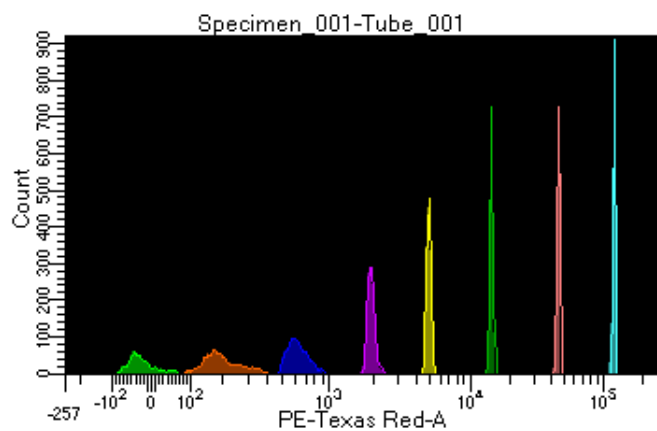

BD FACSDiva 8.0.1

Tube: Tube_001

Population	#Events	%Parent	%Total
All Events	10,045	####	100.0
P1	9,070	90.3	90.3
P2	796	8.8	7.9
P3	1,214	13.4	12.1
P4	1,128	12.4	11.2
P5	1,198	13.2	11.9
P6	1,145	12.6	11.4
P7	1,143	12.6	11.4
P8	1,082	11.9	10.8
P9	1,163	12.8	11.6