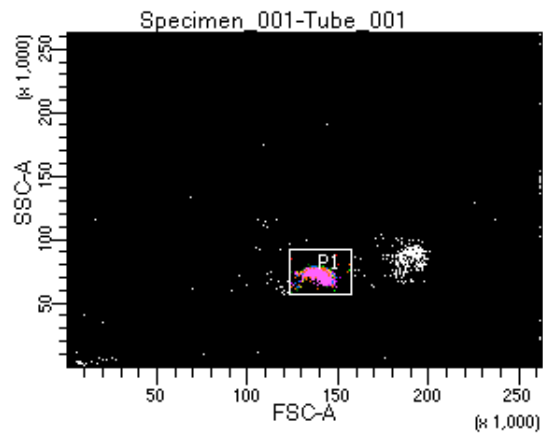

BD FACSDiva 8.0.1

Tube: Tube_001

Population	#Events	%Parent	%Total
All Events	3,015	####	100.0
P1	2,658	88.2	88.2
P2	184	6.9	6.1
P3	331	12.5	11.0
P4	341	12.8	11.3
P5	355	13.4	11.8
P6	337	12.7	11.2
P7	340	12.8	11.3
P8	357	13.4	11.8
P9	391	14.7	13.0