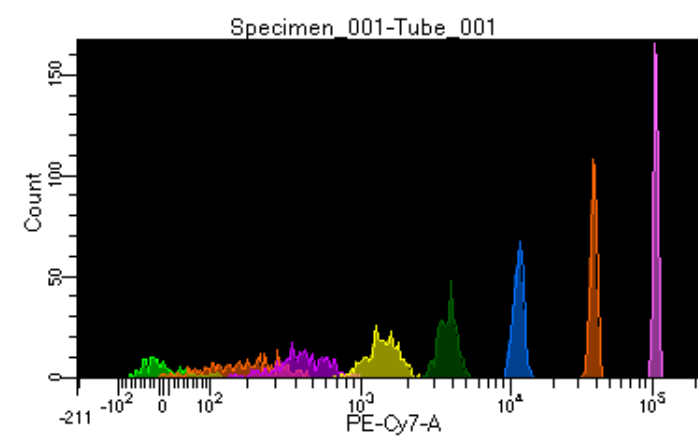

BD FACSDiva 8.0.1

Tube: Tube_001

Population	#Events	%Parent	%Total
All Events	3,015	####	100.0
P1	2,658	88.2	88.2
P2	184	6.9	6.1
P3	331	12.5	11.0
P4	341	12.8	11.3
P5	355	13.4	11.8
P6	337	12.7	11.2
P7	340	12.8	11.3
P8	357	13.4	11.8
P9	391	14.7	13.0