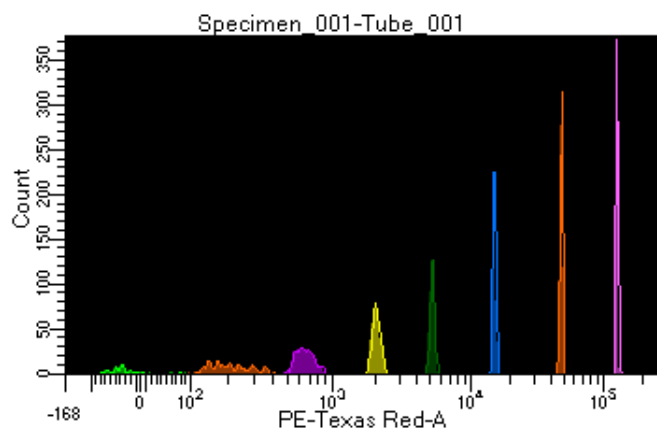

BD FACSDiva 8.0.1

Tube: Tube_001

Population	#Events	%Parent	%Total
All Events	3,015	####	100.0
P1	2,658	88.2	88.2
P2	184	6.9	6.1
P3	331	12.5	11.0
P4	341	12.8	11.3
P5	355	13.4	11.8
P6	337	12.7	11.2
P7	340	12.8	11.3
P8	357	13.4	11.8
P9	391	14.7	13.0