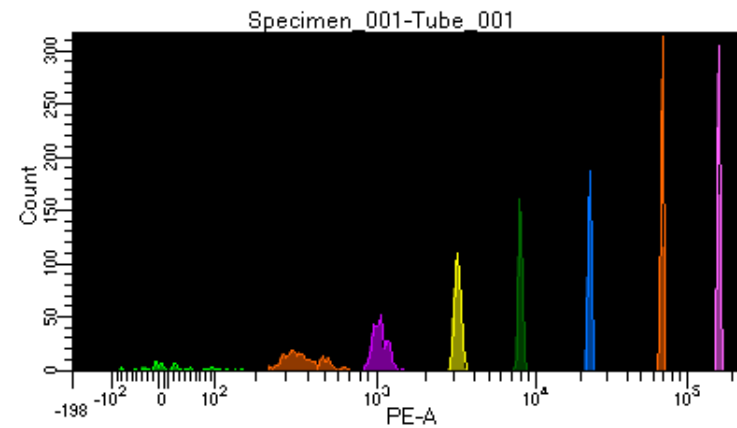

BD FACSDiva 8.0.1

Tube: Tube_001

Population	#Events	%Parent	%Total
All Events	3,015	####	100.0
P1	2,658	88.2	88.2
P2	184	6.9	6.1
P3	331	12.5	11.0
P4	341	12.8	11.3
P5	355	13.4	11.8
P6	337	12.7	11.2
P7	340	12.8	11.3
P8	357	13.4	11.8
P9	391	14.7	13.0