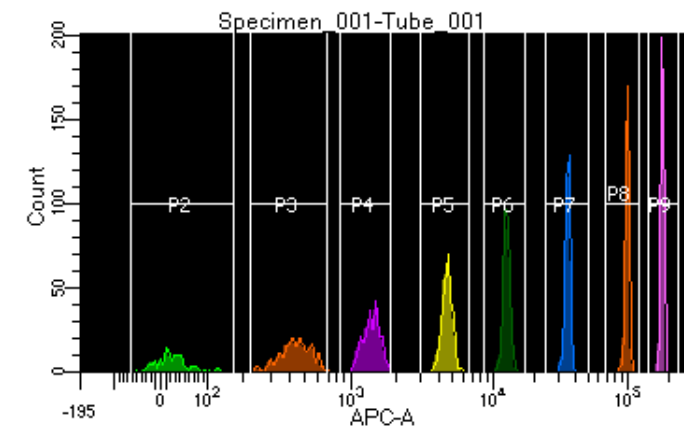

BD FACSDiva 8.0.1

Tube: Tube_001

Population	#Events	%Parent	%Total
All Events	3,015	####	100.0
P1	2,658	88.2	88.2
P2	184	6.9	6.1
P3	331	12.5	11.0
P4	341	12.8	11.3
P5	355	13.4	11.8
P6	337	12.7	11.2
P7	340	12.8	11.3
P8	357	13.4	11.8
P9	391	14.7	13.0