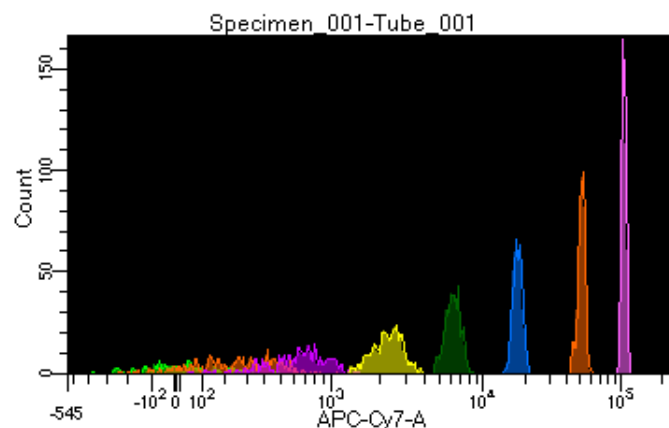

BD FACSDiva 8.0.1

Tube: Tube_001

Population	#Events	%Parent	%Total
All Events	3,015	####	100.0
P1	2,658	88.2	88.2
P2	184	6.9	6.1
P3	331	12.5	11.0
P4	341	12.8	11.3
P5	355	13.4	11.8
P6	337	12.7	11.2
P7	340	12.8	11.3
P8	357	13.4	11.8
P9	391	14.7	13.0