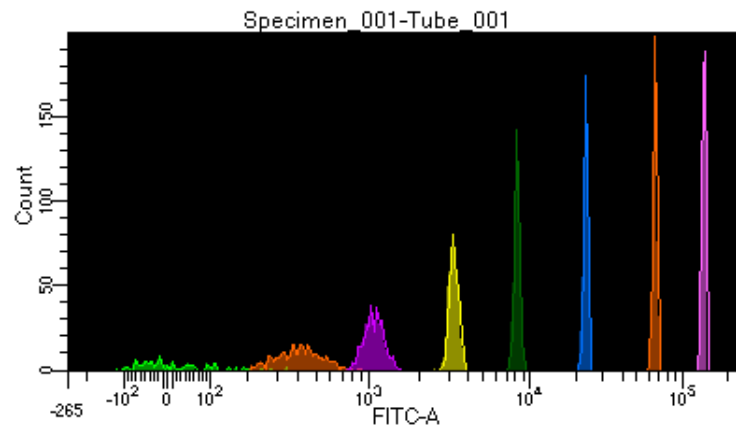

BD FACSDiva 8.0.1

Tube: Tube_001

Population	#Events	%Parent	%Total
All Events	3,015	####	100.0
P1	2,658	88.2	88.2
P2	184	6.9	6.1
P3	331	12.5	11.0
P4	341	12.8	11.3
P5	355	13.4	11.8
P6	337	12.7	11.2
P7	340	12.8	11.3
P8	357	13.4	11.8
P9	391	14.7	13.0