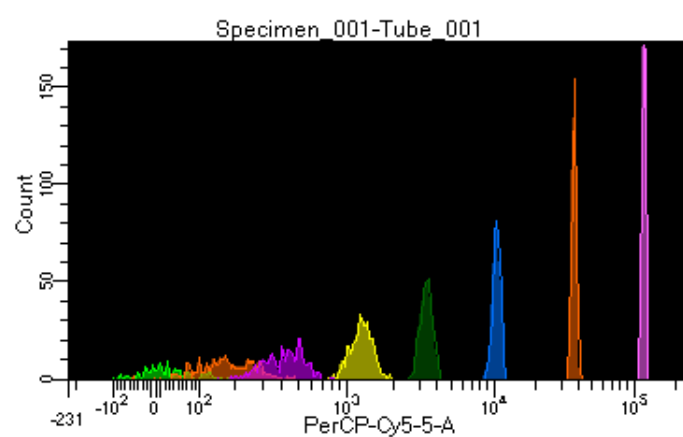

BD FACSDiva 8.0.1

Tube: Tube_001

Population	#Events	%Parent	%Total
All Events	3,015	####	100.0
P1	2,658	88.2	88.2
P2	184	6.9	6.1
P3	331	12.5	11.0
P4	341	12.8	11.3
P5	355	13.4	11.8
P6	337	12.7	11.2
P7	340	12.8	11.3
P8	357	13.4	11.8
P9	391	14.7	13.0