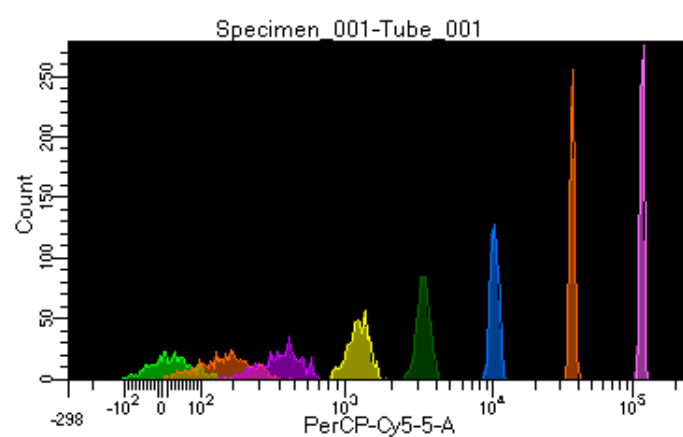

BD FACSDiva 8.0.1

Tube: Tube_001

Population	#Events	%Parent	%Total
All Events	5,000	####	100.0
P1	4,516	90.3	90.3
P2	487	10.8	9.7
P3	597	13.2	11.9
P4	550	12.2	11.0
P5	562	12.4	11.2
P6	576	12.8	11.5
P7	559	12.4	11.2
P8	584	12.9	11.7
P9	577	12.8	11.5