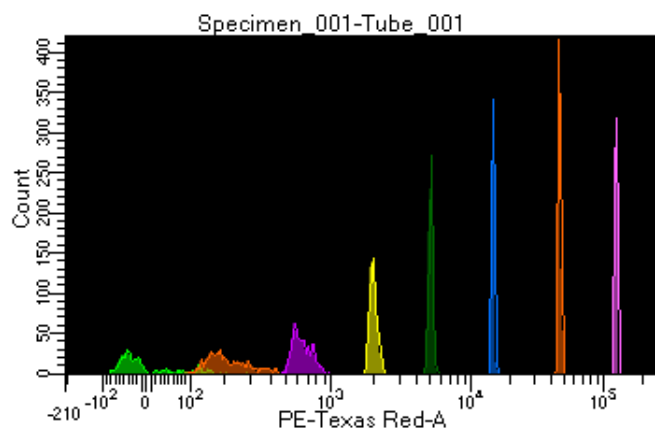

BD FACSDiva 8.0.1

Tube: Tube_001

Population	#Events	%Parent	%Total
All Events	5,000	####	100.0
P1	4,516	90.3	90.3
P2	487	10.8	9.7
P3	597	13.2	11.9
P4	550	12.2	11.0
P5	562	12.4	11.2
P6	576	12.8	11.5
P7	559	12.4	11.2
P8	584	12.9	11.7
P9	577	12.8	11.5