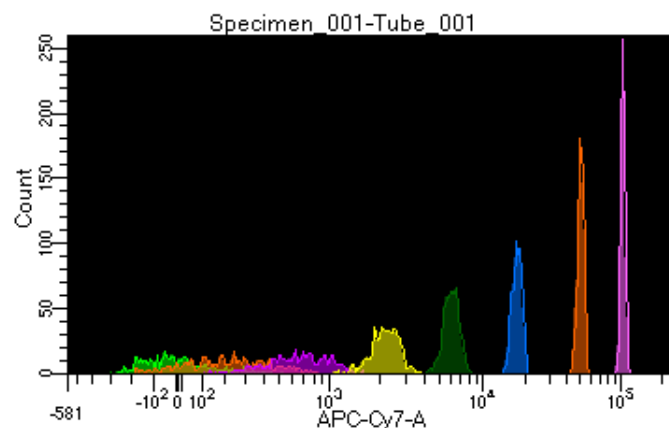

BD FACSDiva 8.0.1

Tube: Tube_001

Population	#Events	%Parent	%Total
All Events	5,000	####	100.0
P1	4,516	90.3	90.3
P2	487	10.8	9.7
P3	597	13.2	11.9
P4	550	12.2	11.0
P5	562	12.4	11.2
P6	576	12.8	11.5
P7	559	12.4	11.2
P8	584	12.9	11.7
P9	577	12.8	11.5