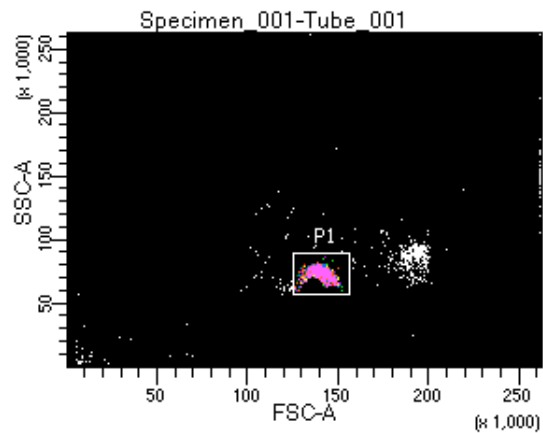

BD FACSDiva 8.0.1

Tube: Tube_001

Population	#Events	%Parent	%Total
All Events	5,000	####	100.0
P1	4,516	90.3	90.3
P2	487	10.8	9.7
P3	597	13.2	11.9
P4	550	12.2	11.0
P5	562	12.4	11.2
P6	576	12.8	11.5
P7	559	12.4	11.2
P8	584	12.9	11.7
P9	577	12.8	11.5