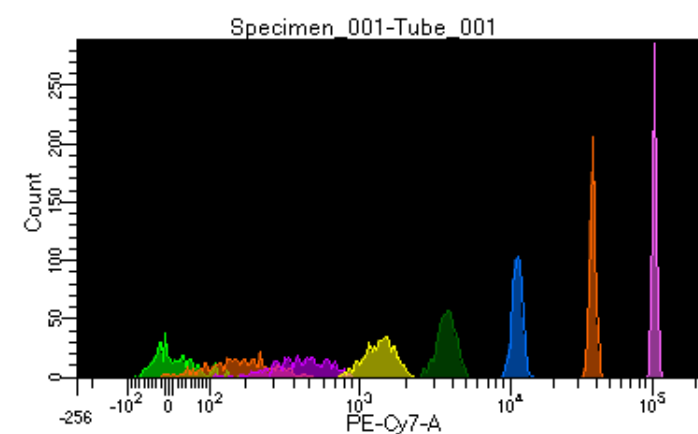

BD FACSDiva 8.0.1

Tube: Tube_001

Population	#Events	%Parent	%Total
All Events	5,000	####	100.0
P1	4,516	90.3	90.3
P2	487	10.8	9.7
P3	597	13.2	11.9
P4	550	12.2	11.0
P5	562	12.4	11.2
P6	576	12.8	11.5
P7	559	12.4	11.2
P8	584	12.9	11.7
P9	577	12.8	11.5