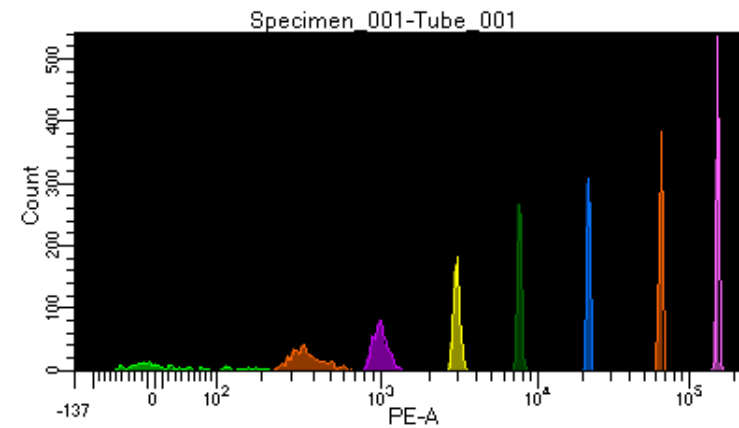

BD FACSDiva 8.0.1

Tube: Tube_001

Population	#Events	%Parent	%Total
All Events	5,000	####	100.0
P1	4,516	90.3	90.3
P2	487	10.8	9.7
P3	597	13.2	11.9
P4	550	12.2	11.0
P5	562	12.4	11.2
P6	576	12.8	11.5
P7	559	12.4	11.2
P8	584	12.9	11.7
P9	577	12.8	11.5