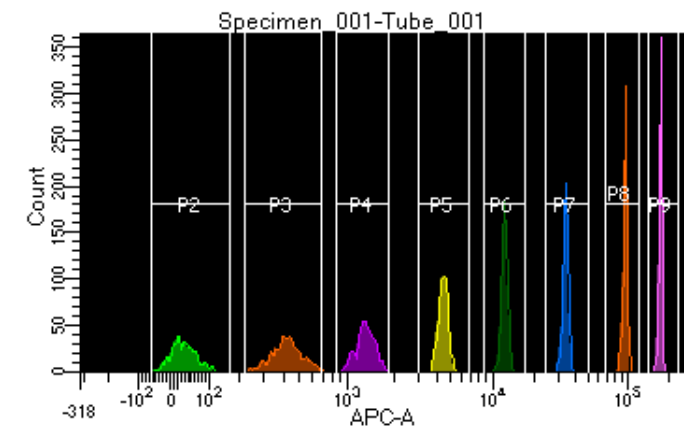

BD FACSDiva 8.0.1

Tube: Tube_001

Population	#Events	%Parent	%Total
All Events	5,000	####	100.0
P1	4,516	90.3	90.3
P2	487	10.8	9.7
P3	597	13.2	11.9
P4	550	12.2	11.0
P5	562	12.4	11.2
P6	576	12.8	11.5
P7	559	12.4	11.2
P8	584	12.9	11.7
P9	577	12.8	11.5