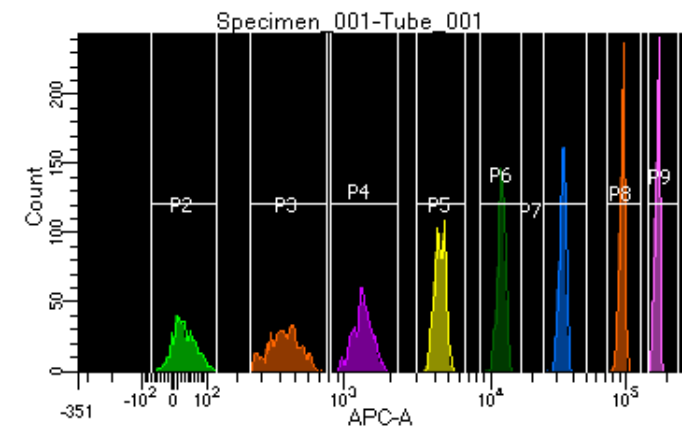

BD FACSDiva 8.0.1

Tube: Tube_001

Population	#Events	%Parent	%Total
All Events	5,000	####	100.0
P1	4,552	91.0	91.0
P2	458	10.1	9.2
P3	551	12.1	11.0
P4	523	11.5	10.5
P5	634	13.9	12.7
P6	598	13.1	12.0
P7	569	12.5	11.4
P8	584	12.8	11.7
P9	574	12.6	11.5