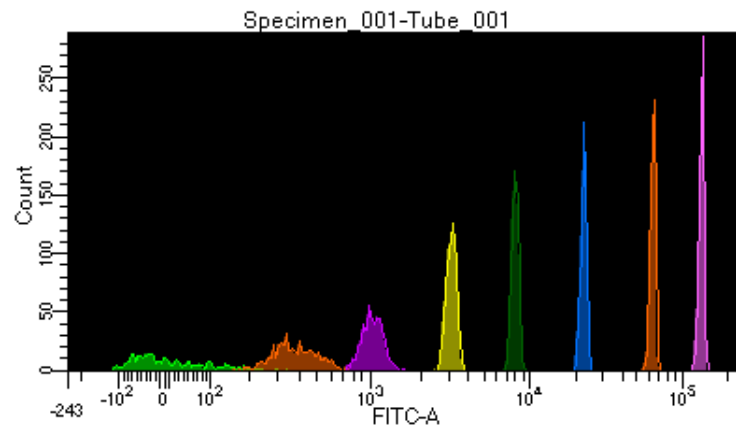

BD FACSDiva 8.0.1

Tube: Tube_001

Population	#Events	%Parent	%Total
All Events	5,000	####	100.0
P1	4,552	91.0	91.0
P2	458	10.1	9.2
P3	551	12.1	11.0
P4	523	11.5	10.5
P5	634	13.9	12.7
P6	598	13.1	12.0
P7	569	12.5	11.4
P8	584	12.8	11.7
P9	574	12.6	11.5