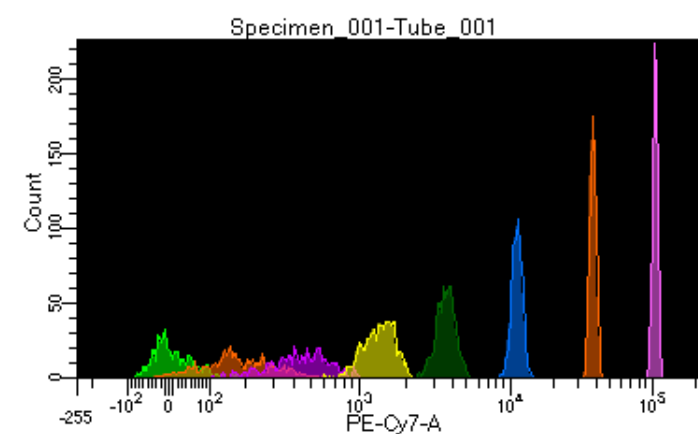

BD FACSDiva 8.0.1

Tube: Tube_001

Population	#Events	%Parent	%Total
All Events	5,000	####	100.0
P1	4,552	91.0	91.0
P2	458	10.1	9.2
P3	551	12.1	11.0
P4	523	11.5	10.5
P5	634	13.9	12.7
P6	598	13.1	12.0
P7	569	12.5	11.4
P8	584	12.8	11.7
P9	574	12.6	11.5