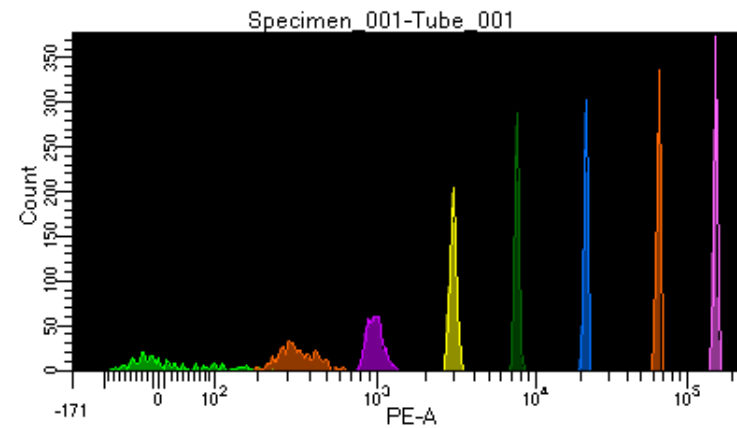

BD FACSDiva 8.0.1

Tube: Tube_001

Population	#Events	%Parent	%Total
All Events	5,000	####	100.0
P1	4,552	91.0	91.0
P2	458	10.1	9.2
P3	551	12.1	11.0
P4	523	11.5	10.5
P5	634	13.9	12.7
P6	598	13.1	12.0
P7	569	12.5	11.4
P8	584	12.8	11.7
P9	574	12.6	11.5