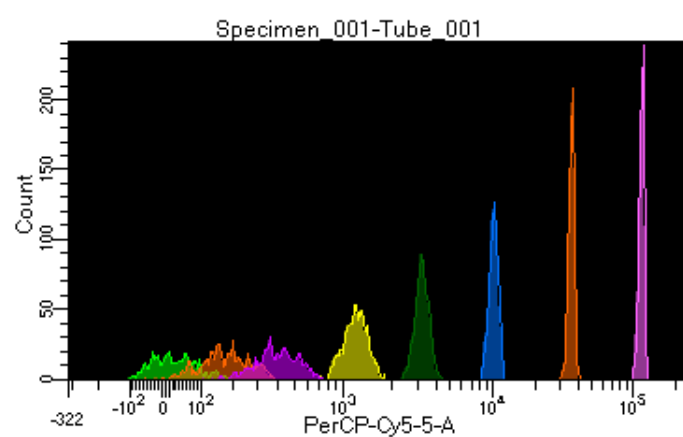

BD FACSDiva 8.0.1

Tube: Tube_001

Population	#Events	%Parent	%Total
All Events	5,000	####	100.0
P1	4,552	91.0	91.0
P2	458	10.1	9.2
P3	551	12.1	11.0
P4	523	11.5	10.5
P5	634	13.9	12.7
P6	598	13.1	12.0
P7	569	12.5	11.4
P8	584	12.8	11.7
P9	574	12.6	11.5