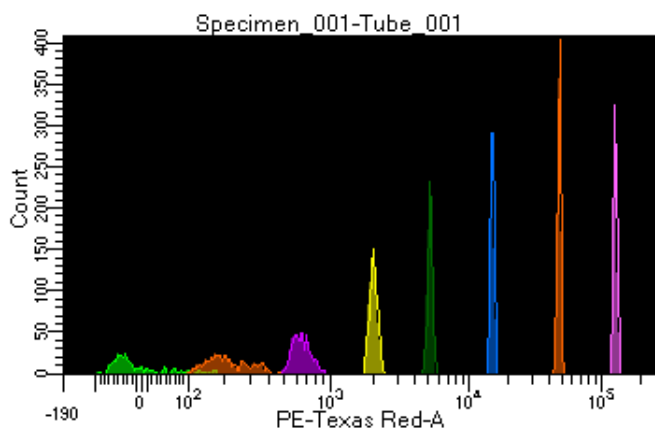

BD FACSDiva 8.0.1

Tube: Tube_001

Population	#Events	%Parent	%Total
All Events	5,000	####	100.0
P1	4,552	91.0	91.0
P2	458	10.1	9.2
P3	551	12.1	11.0
P4	523	11.5	10.5
P5	634	13.9	12.7
P6	598	13.1	12.0
P7	569	12.5	11.4
P8	584	12.8	11.7
P9	574	12.6	11.5