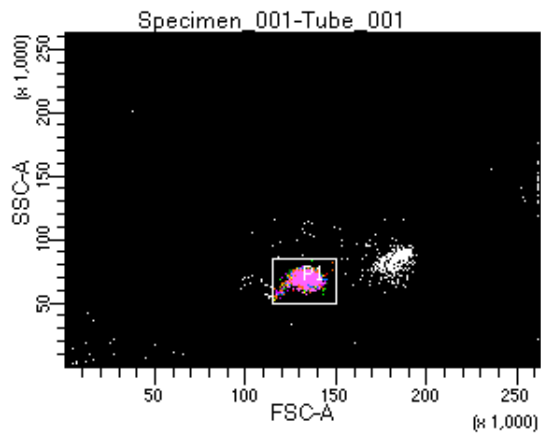

BD FACSDiva 8.0.1

Tube: Tube_001

Population	#Events	%Parent	%Total
All Events	5,000	####	100.0
P1	4,552	91.0	91.0
P2	458	10.1	9.2
P3	551	12.1	11.0
P4	523	11.5	10.5
P5	634	13.9	12.7
P6	598	13.1	12.0
P7	569	12.5	11.4
P8	584	12.8	11.7
P9	574	12.6	11.5