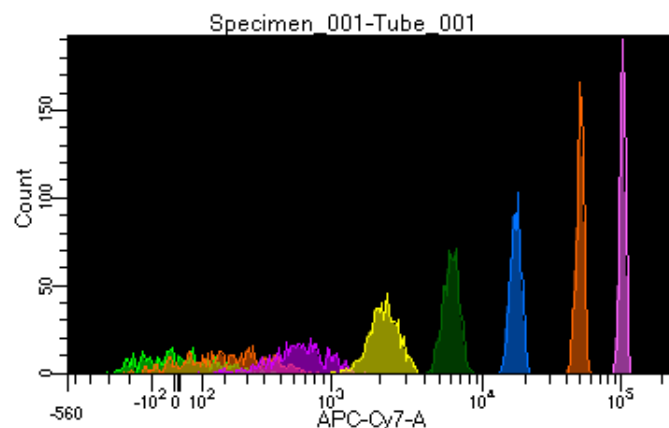

BD FACSDiva 8.0.1

Tube: Tube_001

Population	#Events	%Parent	%Total
All Events	5,000	####	100.0
P1	4,552	91.0	91.0
P2	458	10.1	9.2
P3	551	12.1	11.0
P4	523	11.5	10.5
P5	634	13.9	12.7
P6	598	13.1	12.0
P7	569	12.5	11.4
P8	584	12.8	11.7
P9	574	12.6	11.5