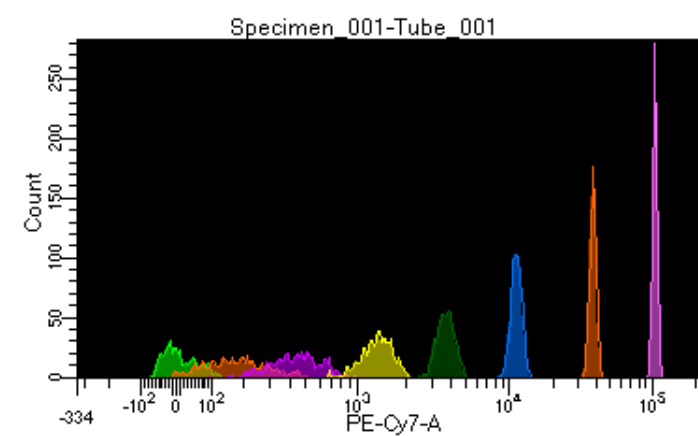

BD FACSDiva 8.0.1

Tube: Tube_001

Population	#Events	%Parent	%Total
All Events	5,000	####	100.0
P1	4,541	90.8	90.8
P2	451	9.9	9.0
P3	571	12.6	11.4
P4	568	12.5	11.4
P5	574	12.6	11.5
P6	554	12.2	11.1
P7	609	13.4	12.2
P8	564	12.4	11.3
P9	602	13.3	12.0