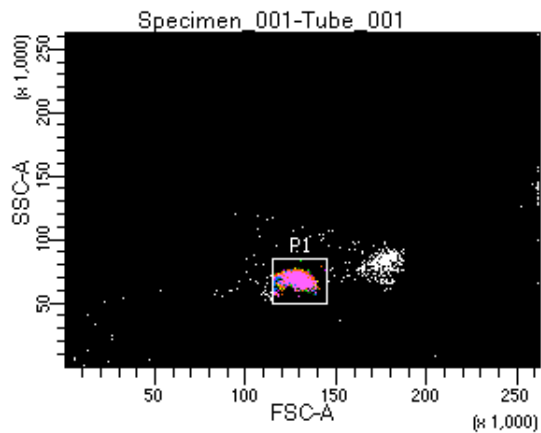

BD FACSDiva 8.0.1

Tube: Tube_001

Population	#Events	%Parent	%Total
All Events	5,000	####	100.0
P1	4,541	90.8	90.8
P2	451	9.9	9.0
P3	571	12.6	11.4
P4	568	12.5	11.4
P5	574	12.6	11.5
P6	554	12.2	11.1
P7	609	13.4	12.2
P8	564	12.4	11.3
P9	602	13.3	12.0