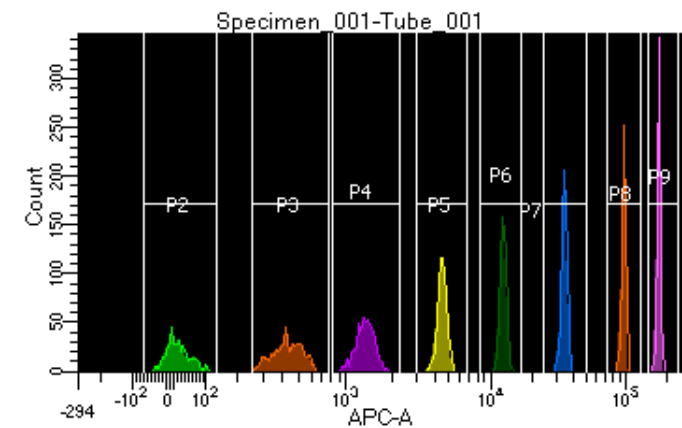

BD FACSDiva 8.0.1

Tube: Tube_001

Population	#Events	%Parent	%Total
All Events	5,000	####	100.0
P1	4,541	90.8	90.8
P2	451	9.9	9.0
P3	571	12.6	11.4
P4	568	12.5	11.4
P5	574	12.6	11.5
P6	554	12.2	11.1
P7	609	13.4	12.2
P8	564	12.4	11.3
P9	602	13.3	12.0