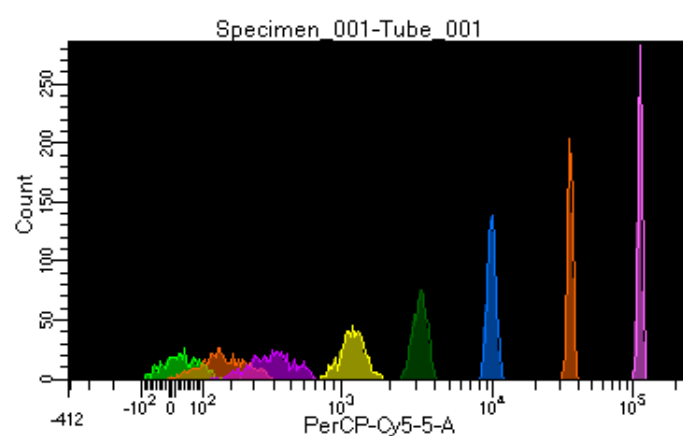

BD FACSDiva 8.0.1

Tube: Tube_001

Population	#Events	%Parent	%Total
All Events	5,000	####	100.0
P1	4,541	90.8	90.8
P2	451	9.9	9.0
P3	571	12.6	11.4
P4	568	12.5	11.4
P5	574	12.6	11.5
P6	554	12.2	11.1
P7	609	13.4	12.2
P8	564	12.4	11.3
P9	602	13.3	12.0