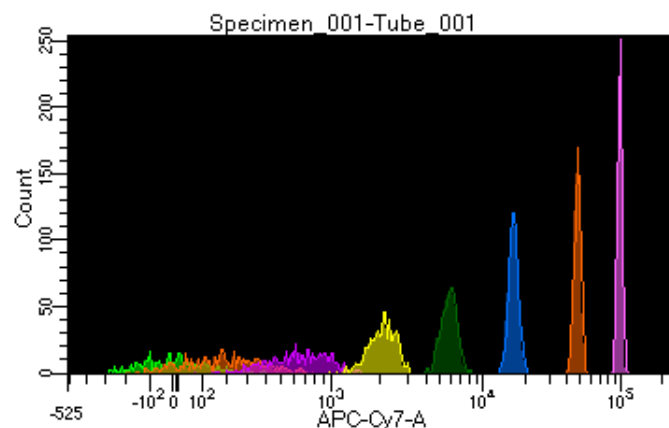

BD FACSDiva 8.0.1

Tube: Tube_001

Population	#Events	%Parent	%Total
All Events	5,000	####	100.0
P1	4,541	90.8	90.8
P2	451	9.9	9.0
P3	571	12.6	11.4
P4	568	12.5	11.4
P5	574	12.6	11.5
P6	554	12.2	11.1
P7	609	13.4	12.2
P8	564	12.4	11.3
P9	602	13.3	12.0