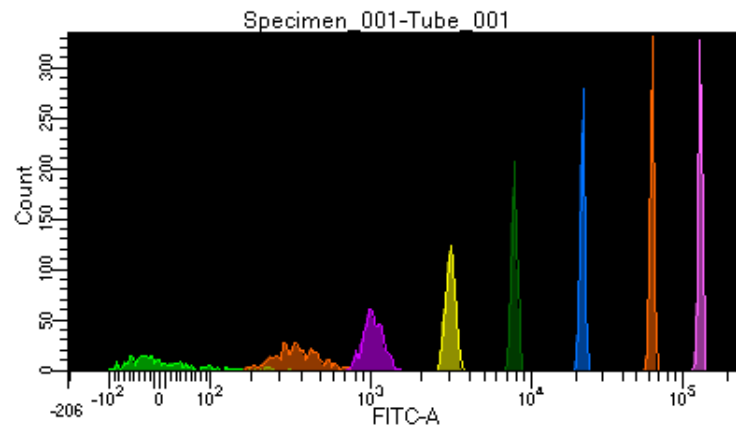

BD FACSDiva 8.0.1

Tube: Tube_001

Population	#Events	%Parent	%Total
All Events	5,000	####	100.0
P1	4,541	90.8	90.8
P2	451	9.9	9.0
P3	571	12.6	11.4
P4	568	12.5	11.4
P5	574	12.6	11.5
P6	554	12.2	11.1
P7	609	13.4	12.2
P8	564	12.4	11.3
P9	602	13.3	12.0