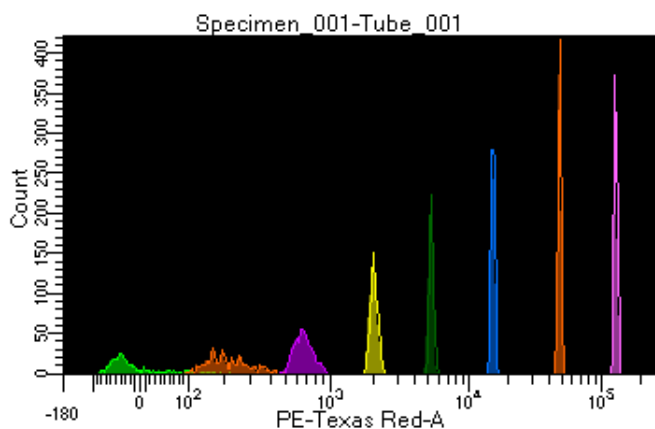

BD FACSDiva 8.0.1

Tube: Tube_001

Population	#Events	%Parent	%Total
All Events	5,000	####	100.0
P1	4,541	90.8	90.8
P2	451	9.9	9.0
P3	571	12.6	11.4
P4	568	12.5	11.4
P5	574	12.6	11.5
P6	554	12.2	11.1
P7	609	13.4	12.2
P8	564	12.4	11.3
P9	602	13.3	12.0