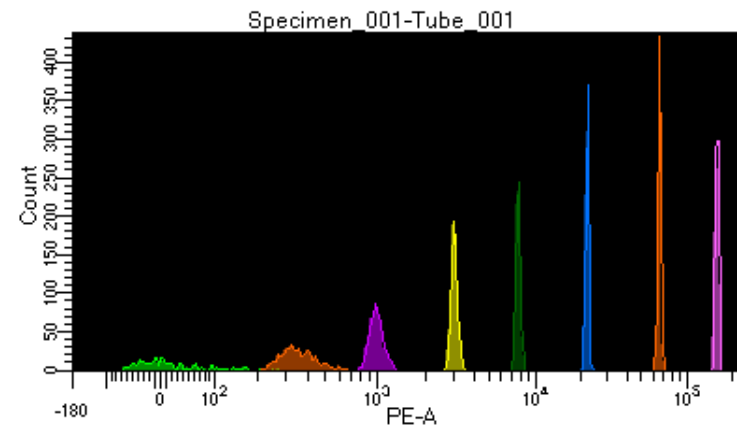

BD FACSDiva 8.0.1

Tube: Tube_001

Population	#Events	%Parent	%Total
All Events	5,000	####	100.0
P1	4,541	90.8	90.8
P2	451	9.9	9.0
P3	571	12.6	11.4
P4	568	12.5	11.4
P5	574	12.6	11.5
P6	554	12.2	11.1
P7	609	13.4	12.2
P8	564	12.4	11.3
P9	602	13.3	12.0