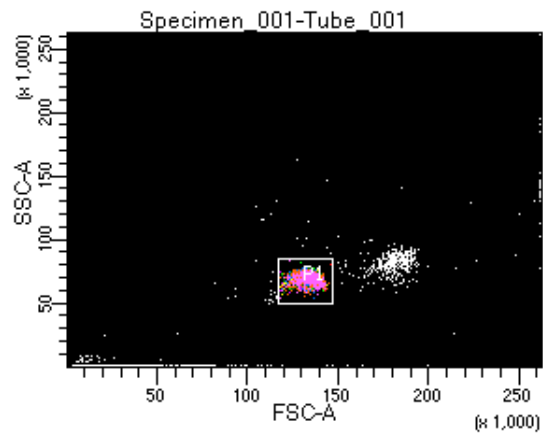

BD FACSDiva 8.0.1

Tube: Tube\_001

Population	#Events	%Parent	%Total
All Events	5,000	####	100.0
P1	3,495	69.9	69.9
P2	361	10.3	7.2
P3	440	12.6	8.8
P4	447	12.8	8.9
P5	410	11.7	8.2
P6	430	12.3	8.6
P7	466	13.3	9.3
P8	475	13.6	9.5
P9	434	12.4	8.7