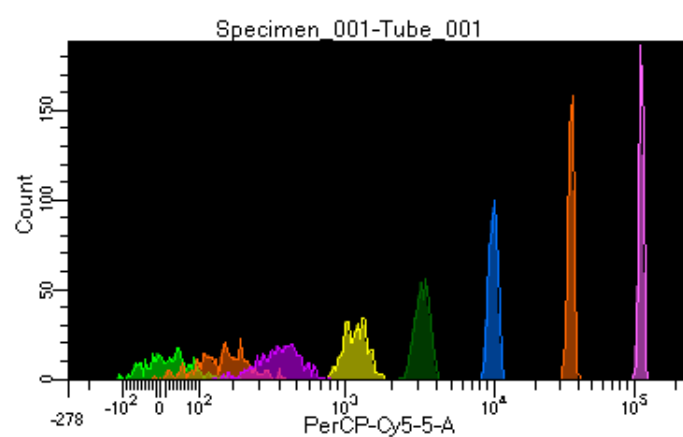

BD FACSDiva 8.0.1

Tube: Tube\_001

Population	#Events	%Parent	%Total
All Events	5,000	####	100.0
P1	3,495	69.9	69.9
P2	361	10.3	7.2
P3	440	12.6	8.8
P4	447	12.8	8.9
P5	410	11.7	8.2
P6	430	12.3	8.6
P7	466	13.3	9.3
P8	475	13.6	9.5
P9	434	12.4	8.7