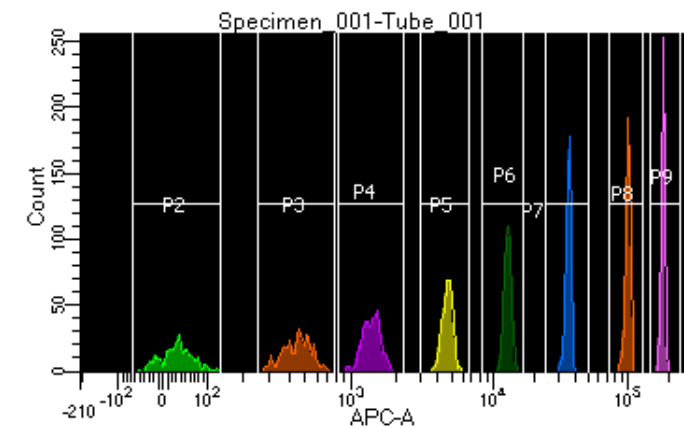

BD FACSDiva 8.0.1

Tube: Tube\_001

Population	#Events	%Parent	%Total
All Events	5,000	####	100.0
P1	3,495	69.9	69.9
P2	361	10.3	7.2
P3	440	12.6	8.8
P4	447	12.8	8.9
P5	410	11.7	8.2
P6	430	12.3	8.6
P7	466	13.3	9.3
P8	475	13.6	9.5
P9	434	12.4	8.7