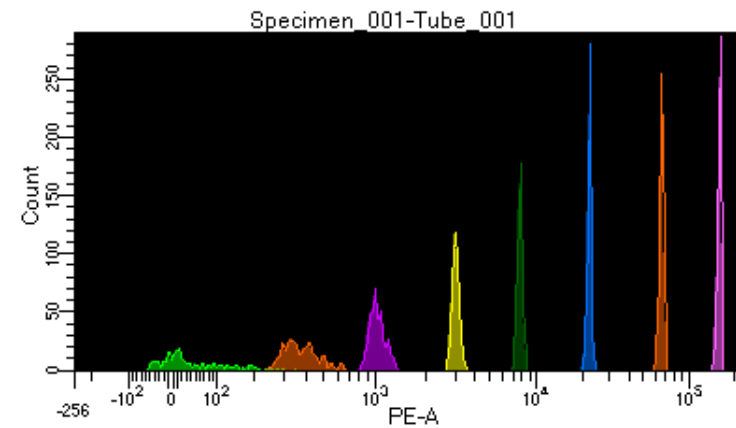

BD FACSDiva 8.0.1

Tube: Tube\_001

Population	#Events	%Parent	%Total
All Events	5,000	####	100.0
P1	3,495	69.9	69.9
P2	361	10.3	7.2
P3	440	12.6	8.8
P4	447	12.8	8.9
P5	410	11.7	8.2
P6	430	12.3	8.6
P7	466	13.3	9.3
P8	475	13.6	9.5
P9	434	12.4	8.7