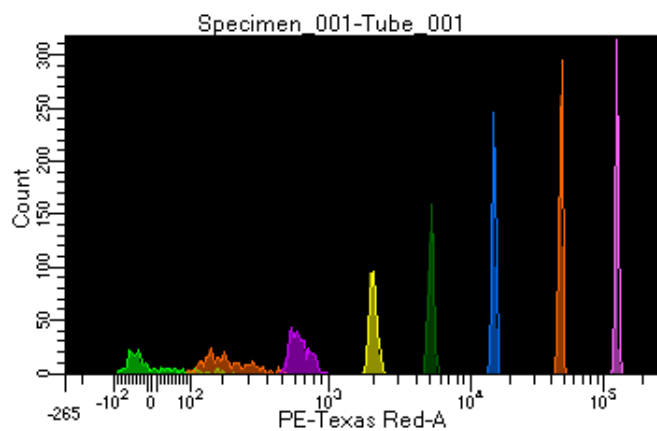

BD FACSDiva 8.0.1

Tube: Tube\_001

Population	#Events	%Parent	%Total
All Events	5,000	####	100.0
P1	3,495	69.9	69.9
P2	361	10.3	7.2
P3	440	12.6	8.8
P4	447	12.8	8.9
P5	410	11.7	8.2
P6	430	12.3	8.6
P7	466	13.3	9.3
P8	475	13.6	9.5
P9	434	12.4	8.7