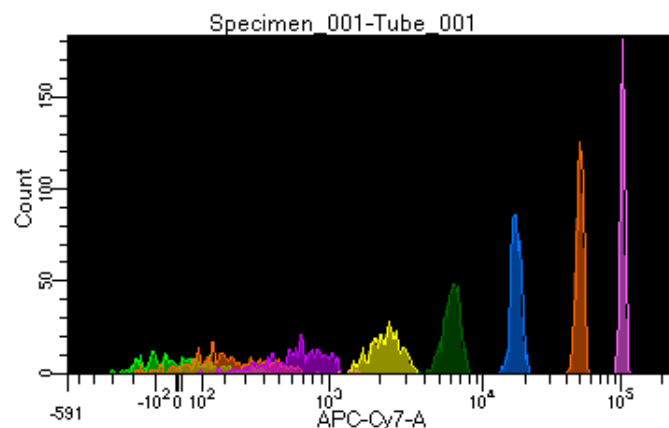

BD FACSDiva 8.0.1

Tube: Tube\_001

Population	#Events	%Parent	%Total
All Events	5,000	####	100.0
P1	3,495	69.9	69.9
P2	361	10.3	7.2
P3	440	12.6	8.8
P4	447	12.8	8.9
P5	410	11.7	8.2
P6	430	12.3	8.6
P7	466	13.3	9.3
P8	475	13.6	9.5
P9	434	12.4	8.7