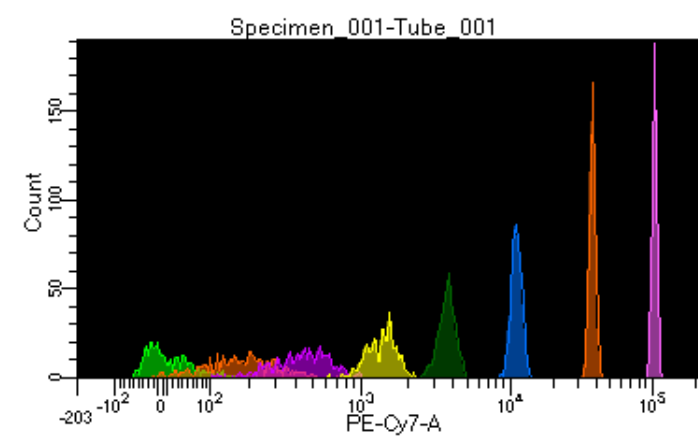

BD FACSDiva 8.0.1

Tube: Tube\_001

Population	#Events	%Parent	%Total
All Events	5,000	####	100.0
P1	3,495	69.9	69.9
P2	361	10.3	7.2
P3	440	12.6	8.8
P4	447	12.8	8.9
P5	410	11.7	8.2
P6	430	12.3	8.6
P7	466	13.3	9.3
P8	475	13.6	9.5
P9	434	12.4	8.7