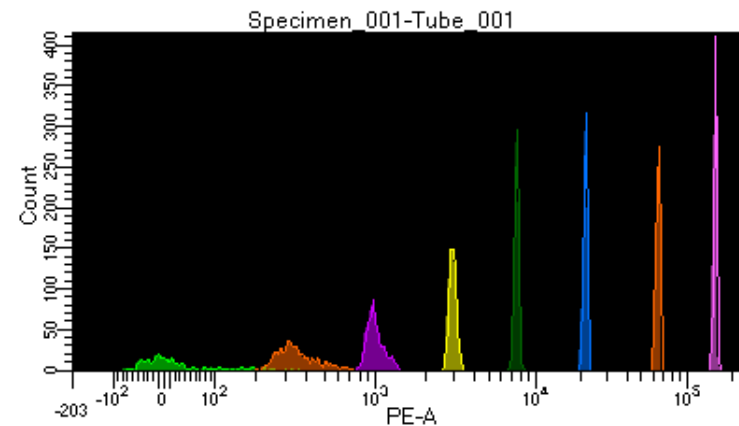

BD FACSDiva 8.0.1

Tube: Tube_001

Population	#Events	%Parent	%Total
All Events	5,000	####	100.0
P1	4,539	90.8	90.8
P2	487	10.7	9.7
P3	596	13.1	11.9
P4	556	12.2	11.1
P5	576	12.7	11.5
P6	607	13.4	12.1
P7	581	12.8	11.6
P8	572	12.6	11.4
P9	527	11.6	10.5