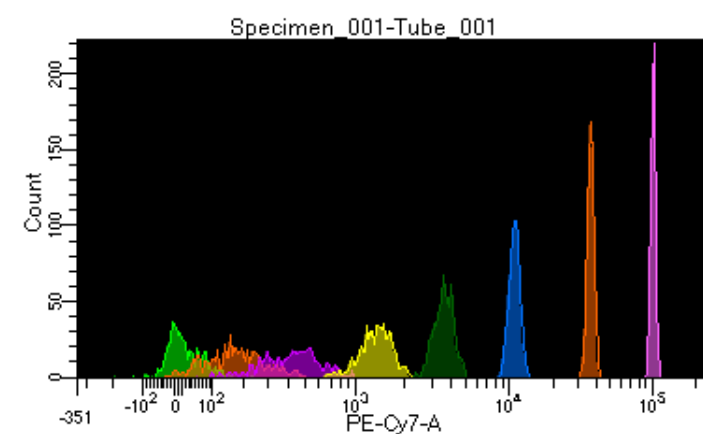

BD FACSDiva 8.0.1

Tube: Tube_001

Population	#Events	%Parent	%Total
All Events	5,000	####	100.0
P1	4,539	90.8	90.8
P2	487	10.7	9.7
P3	596	13.1	11.9
P4	556	12.2	11.1
P5	576	12.7	11.5
P6	607	13.4	12.1
P7	581	12.8	11.6
P8	572	12.6	11.4
P9	527	11.6	10.5