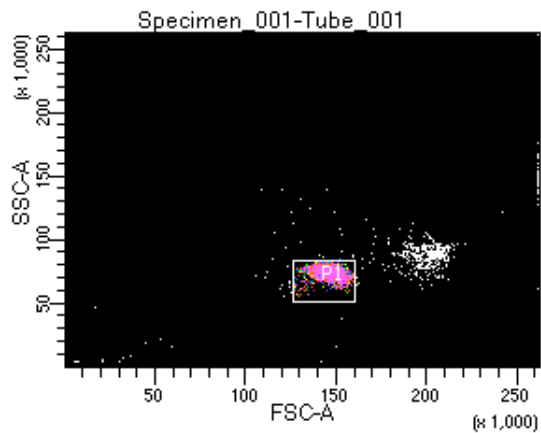

BD FACSDiva 8.0.1

Tube: Tube_001

Population	#Events	%Parent	%Total
All Events	5,000	####	100.0
P1	4,539	90.8	90.8
P2	487	10.7	9.7
P3	596	13.1	11.9
P4	556	12.2	11.1
P5	576	12.7	11.5
P6	607	13.4	12.1
P7	581	12.8	11.6
P8	572	12.6	11.4
P9	527	11.6	10.5