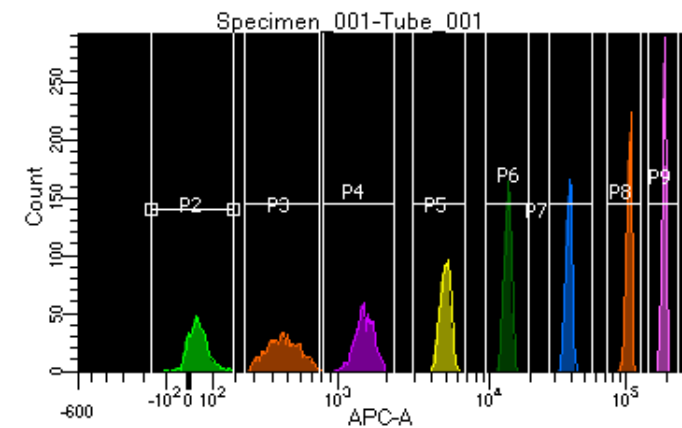

BD FACSDiva 8.0.1

Tube: Tube_001

Population	#Events	%Parent	%Total
All Events	5,000	####	100.0
P1	4,539	90.8	90.8
P2	487	10.7	9.7
P3	596	13.1	11.9
P4	556	12.2	11.1
P5	576	12.7	11.5
P6	607	13.4	12.1
P7	581	12.8	11.6
P8	572	12.6	11.4
P9	527	11.6	10.5