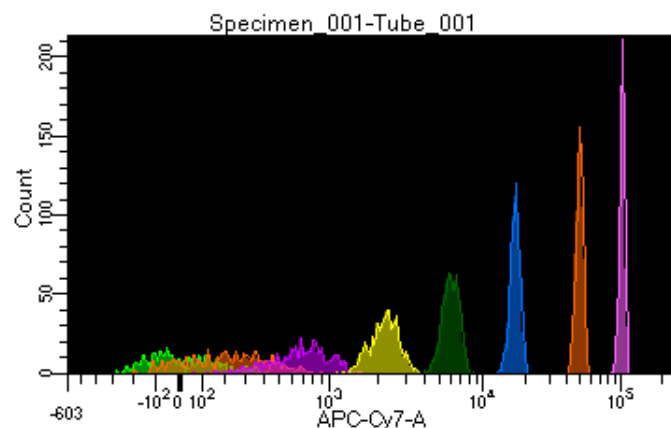

BD FACSDiva 8.0.1

Tube: Tube_001

Population	#Events	%Parent	%Total
All Events	5,000	####	100.0
P1	4,539	90.8	90.8
P2	487	10.7	9.7
P3	596	13.1	11.9
P4	556	12.2	11.1
P5	576	12.7	11.5
P6	607	13.4	12.1
P7	581	12.8	11.6
P8	572	12.6	11.4
P9	527	11.6	10.5