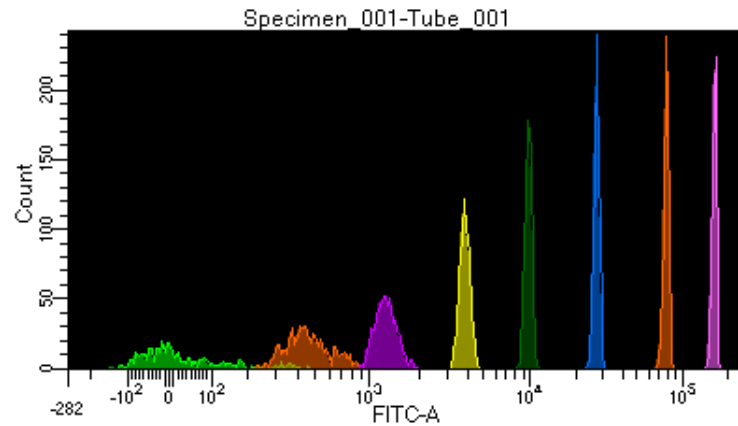

BD FACSDiva 8.0.1

Tube: Tube_001

Population	#Events	%Parent	%Total
All Events	5,000	####	100.0
P1	4,539	90.8	90.8
P2	487	10.7	9.7
P3	596	13.1	11.9
P4	556	12.2	11.1
P5	576	12.7	11.5
P6	607	13.4	12.1
P7	581	12.8	11.6
P8	572	12.6	11.4
P9	527	11.6	10.5