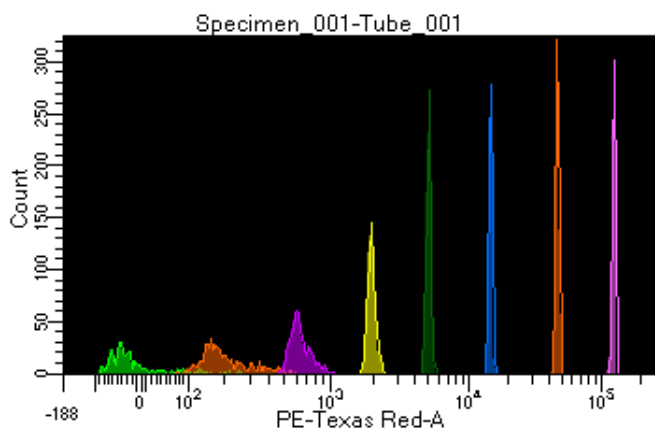

BD FACSDiva 8.0.1

Tube: Tube_001

Population	#Events	%Parent	%Total
All Events	5,000	####	100.0
P1	4,539	90.8	90.8
P2	487	10.7	9.7
P3	596	13.1	11.9
P4	556	12.2	11.1
P5	576	12.7	11.5
P6	607	13.4	12.1
P7	581	12.8	11.6
P8	572	12.6	11.4
P9	527	11.6	10.5