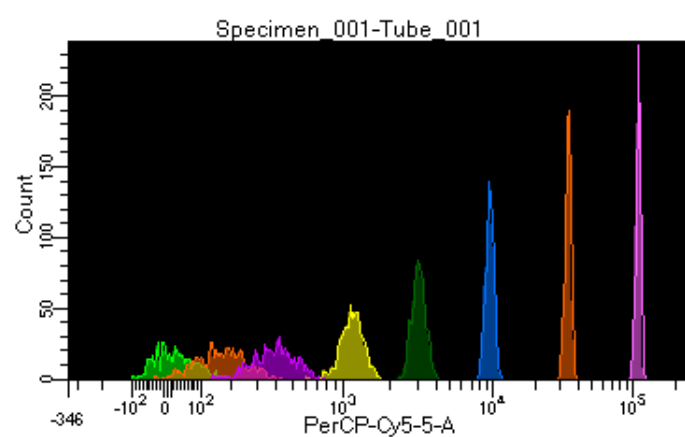

BD FACSDiva 8.0.1

Tube: Tube_001

Population	#Events	%Parent	%Total
All Events	5,000	####	100.0
P1	4,539	90.8	90.8
P2	487	10.7	9.7
P3	596	13.1	11.9
P4	556	12.2	11.1
P5	576	12.7	11.5
P6	607	13.4	12.1
P7	581	12.8	11.6
P8	572	12.6	11.4
P9	527	11.6	10.5