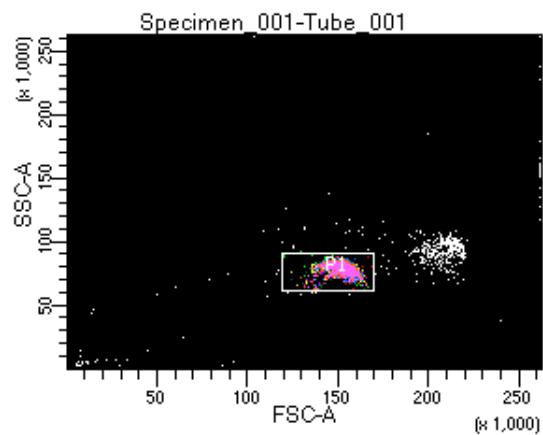

BD FACSDiva 8.0.1

Tube: Tube_001

Population	#Events	%Parent	%Total
All Events	5,026	####	100.0
P1	4,577	91.1	91.1
P2	568	12.4	11.3
P3	564	12.3	11.2
P4	563	12.3	11.2
P5	578	12.6	11.5
P6	571	12.5	11.4
P7	601	13.1	12.0
P8	535	11.7	10.6
P9	512	11.2	10.2