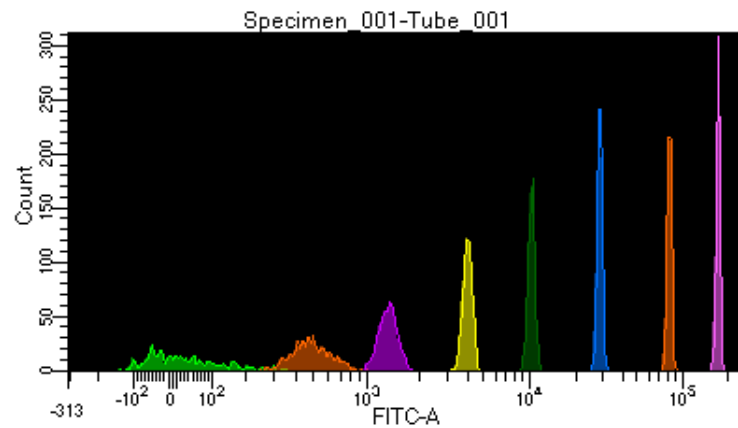

BD FACSDiva 8.0.1

Tube: Tube_001

Population	#Events	%Parent	%Total
All Events	5,026	####	100.0
P1	4,577	91.1	91.1
P2	568	12.4	11.3
P3	564	12.3	11.2
P4	563	12.3	11.2
P5	578	12.6	11.5
P6	571	12.5	11.4
P7	601	13.1	12.0
P8	535	11.7	10.6
P9	512	11.2	10.2