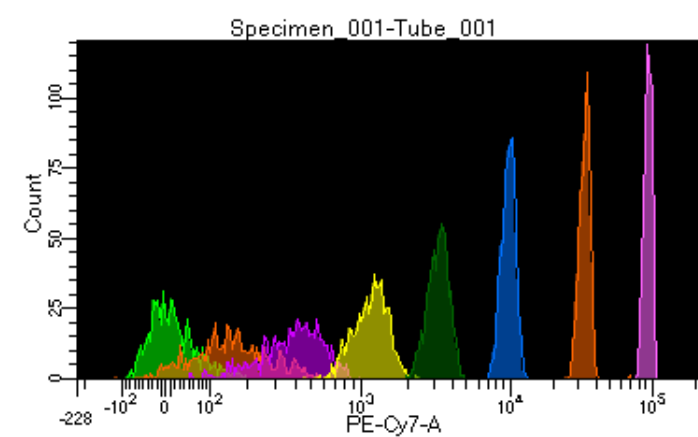

BD FACSDiva 8.0.1

Tube: Tube_001

Population	#Events	%Parent	%Total
All Events	5,026	####	100.0
P1	4,577	91.1	91.1
P2	568	12.4	11.3
P3	564	12.3	11.2
P4	563	12.3	11.2
P5	578	12.6	11.5
P6	571	12.5	11.4
P7	601	13.1	12.0
P8	535	11.7	10.6
P9	512	11.2	10.2