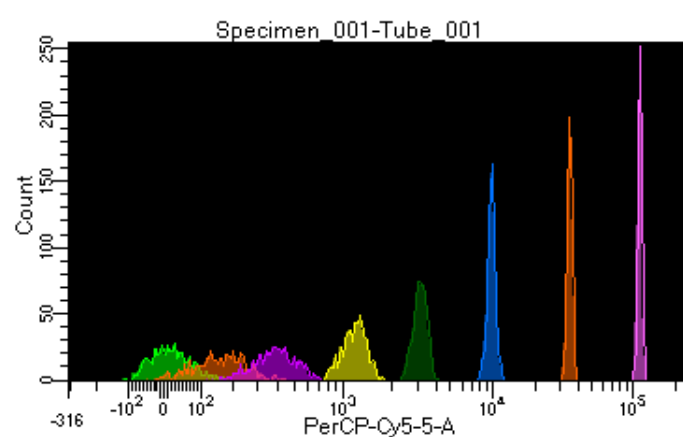

BD FACSDiva 8.0.1

Tube: Tube_001

Population	#Events	%Parent	%Total
All Events	5,026	####	100.0
P1	4,577	91.1	91.1
P2	568	12.4	11.3
P3	564	12.3	11.2
P4	563	12.3	11.2
P5	578	12.6	11.5
P6	571	12.5	11.4
P7	601	13.1	12.0
P8	535	11.7	10.6
P9	512	11.2	10.2