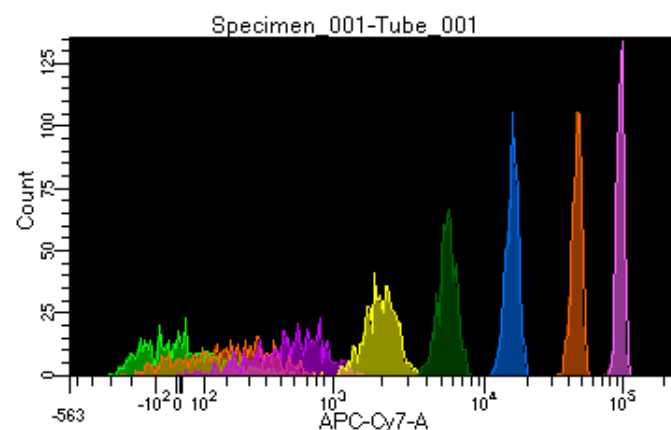

BD FACSDiva 8.0.1

Tube: Tube_001

Population	#Events	%Parent	%Total
All Events	5,026	####	100.0
P1	4,577	91.1	91.1
P2	568	12.4	11.3
P3	564	12.3	11.2
P4	563	12.3	11.2
P5	578	12.6	11.5
P6	571	12.5	11.4
P7	601	13.1	12.0
P8	535	11.7	10.6
P9	512	11.2	10.2