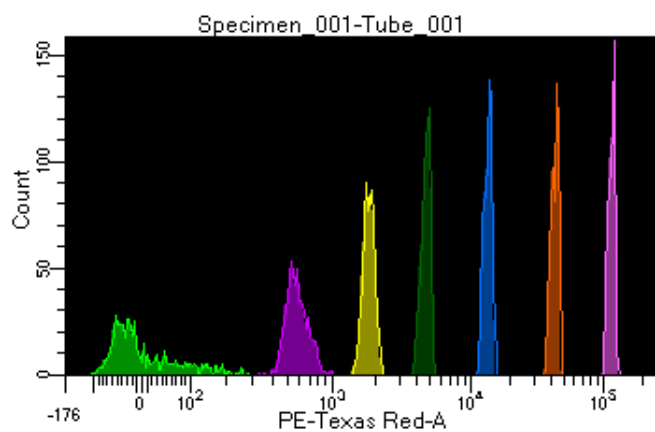

BD FACSDiva 8.0.1

Tube: Tube_001

Population	#Events	%Parent	%Total
All Events	5,026	####	100.0
P1	4,577	91.1	91.1
P2	568	12.4	11.3
P3	564	12.3	11.2
P4	563	12.3	11.2
P5	578	12.6	11.5
P6	571	12.5	11.4
P7	601	13.1	12.0
P8	535	11.7	10.6
P9	512	11.2	10.2