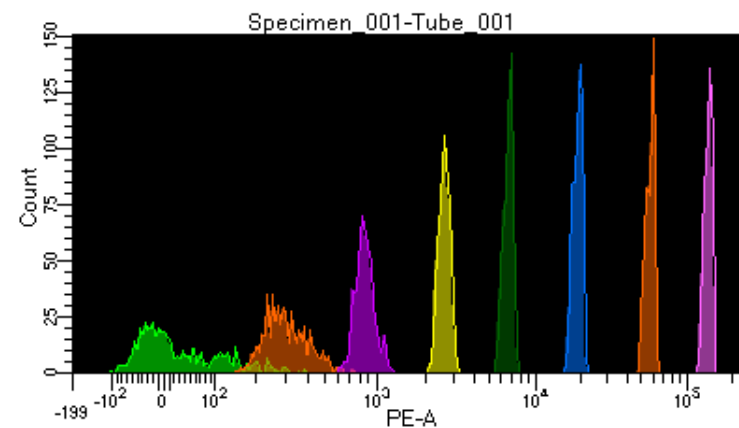

BD FACSDiva 8.0.1

Tube: Tube_001

Population	#Events	%Parent	%Total
All Events	5,026	####	100.0
P1	4,577	91.1	91.1
P2	568	12.4	11.3
P3	564	12.3	11.2
P4	563	12.3	11.2
P5	578	12.6	11.5
P6	571	12.5	11.4
P7	601	13.1	12.0
P8	535	11.7	10.6
P9	512	11.2	10.2