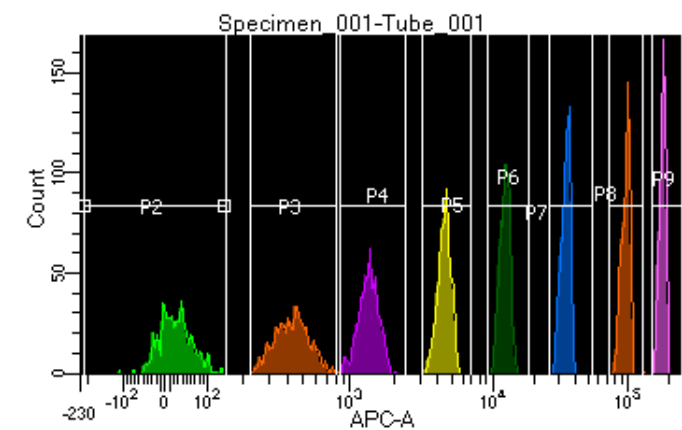

BD FACSDiva 8.0.1

Tube: Tube_001

Population	#Events	%Parent	%Total
All Events	5,026	####	100.0
P1	4,577	91.1	91.1
P2	568	12.4	11.3
P3	564	12.3	11.2
P4	563	12.3	11.2
P5	578	12.6	11.5
P6	571	12.5	11.4
P7	601	13.1	12.0
P8	535	11.7	10.6
P9	512	11.2	10.2