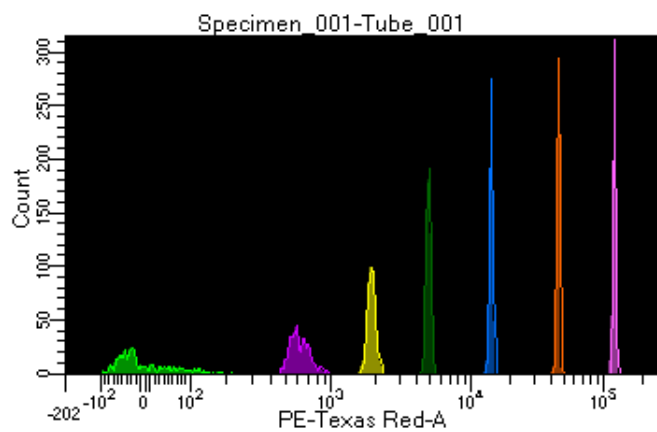

BD FACSDiva 8.0.1

Tube: Tube_001

Population	#Events	%Parent	%Total
All Events	4,099	####	100.0
P1	3,696	90.2	90.2
P2	468	12.7	11.4
P3	444	12.0	10.8
P4	430	11.6	10.5
P5	456	12.3	11.1
P6	491	13.3	12.0
P7	484	13.1	11.8
P8	471	12.7	11.5
P9	439	11.9	10.7