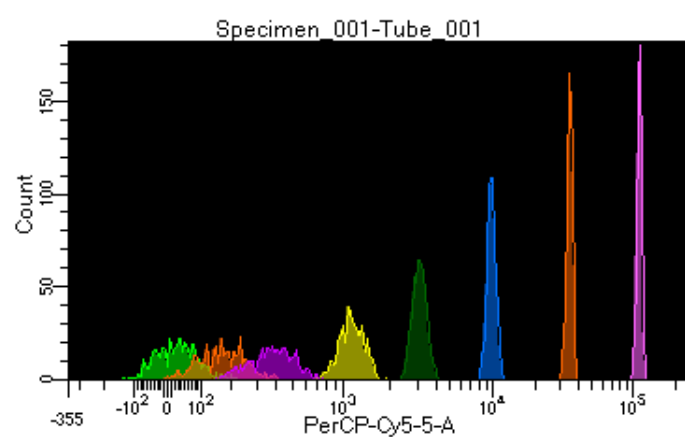

BD FACSDiva 8.0.1

Tube: Tube_001

Population	#Events	%Parent	%Total
All Events	4,099	####	100.0
P1	3,696	90.2	90.2
P2	468	12.7	11.4
P3	444	12.0	10.8
P4	430	11.6	10.5
P5	456	12.3	11.1
P6	491	13.3	12.0
P7	484	13.1	11.8
P8	471	12.7	11.5
P9	439	11.9	10.7