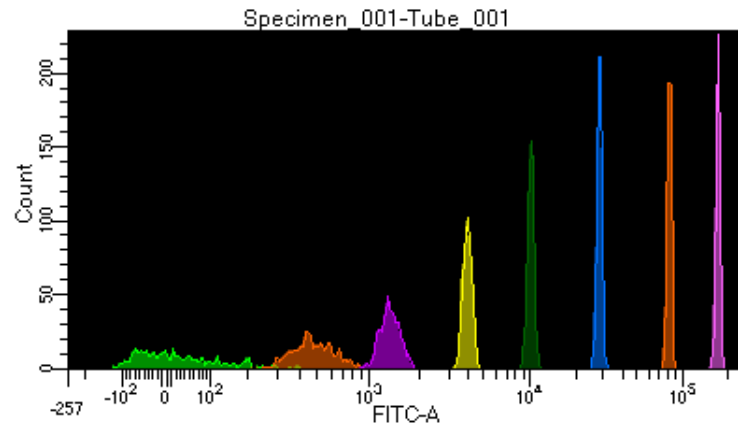

BD FACSDiva 8.0.1

Tube: Tube_001

Population	#Events	%Parent	%Total
All Events	4,099	####	100.0
P1	3,696	90.2	90.2
P2	468	12.7	11.4
P3	444	12.0	10.8
P4	430	11.6	10.5
P5	456	12.3	11.1
P6	491	13.3	12.0
P7	484	13.1	11.8
P8	471	12.7	11.5
P9	439	11.9	10.7