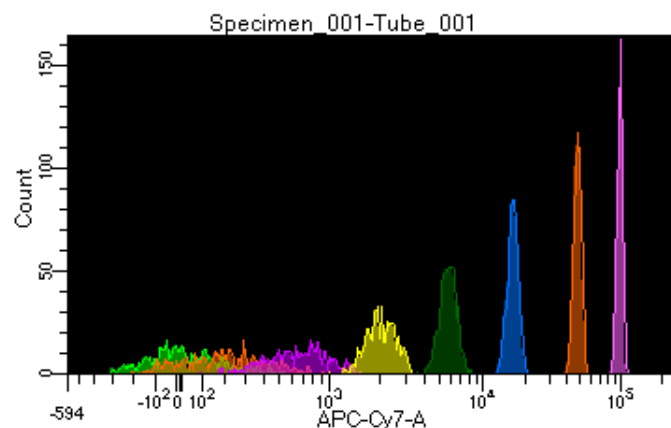

BD FACSDiva 8.0.1

Tube: Tube_001

Population	#Events	%Parent	%Total
All Events	4,099	####	100.0
P1	3,696	90.2	90.2
P2	468	12.7	11.4
P3	444	12.0	10.8
P4	430	11.6	10.5
P5	456	12.3	11.1
P6	491	13.3	12.0
P7	484	13.1	11.8
P8	471	12.7	11.5
P9	439	11.9	10.7