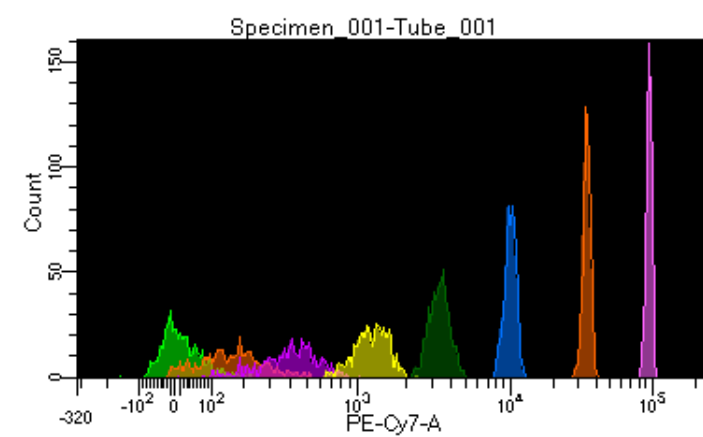

BD FACSDiva 8.0.1

Tube: Tube_001

Population	#Events	%Parent	%Total
All Events	4,099	####	100.0
P1	3,696	90.2	90.2
P2	468	12.7	11.4
P3	444	12.0	10.8
P4	430	11.6	10.5
P5	456	12.3	11.1
P6	491	13.3	12.0
P7	484	13.1	11.8
P8	471	12.7	11.5
P9	439	11.9	10.7