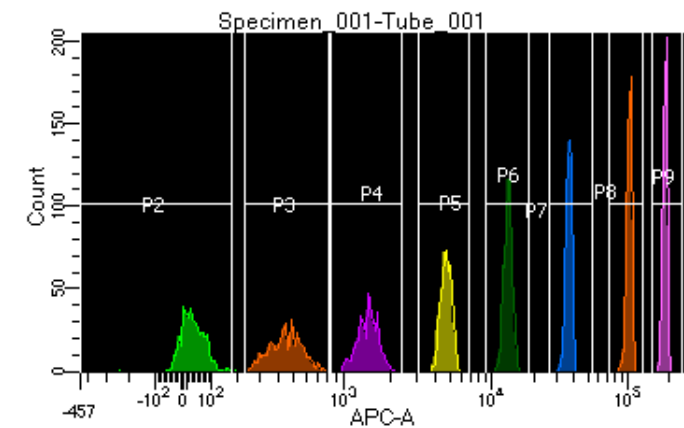

BD FACSDiva 8.0.1

Tube: Tube_001

Population	#Events	%Parent	%Total
All Events	4,099	####	100.0
P1	3,696	90.2	90.2
P2	468	12.7	11.4
P3	444	12.0	10.8
P4	430	11.6	10.5
P5	456	12.3	11.1
P6	491	13.3	12.0
P7	484	13.1	11.8
P8	471	12.7	11.5
P9	439	11.9	10.7