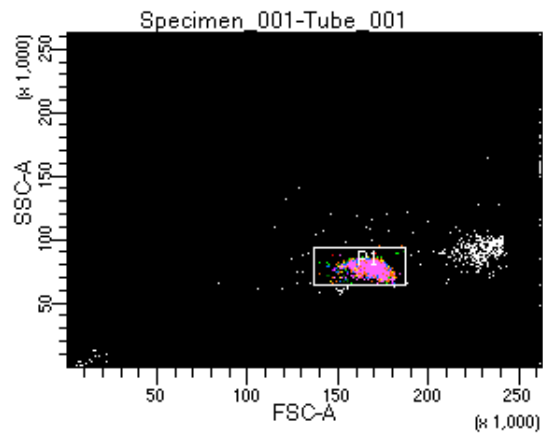

BD FACSDiva 8.0.1

Tube: Tube_001

Population	#Events	%Parent	%Total
All Events	4,099	####	100.0
P1	3,696	90.2	90.2
P2	468	12.7	11.4
P3	444	12.0	10.8
P4	430	11.6	10.5
P5	456	12.3	11.1
P6	491	13.3	12.0
P7	484	13.1	11.8
P8	471	12.7	11.5
P9	439	11.9	10.7