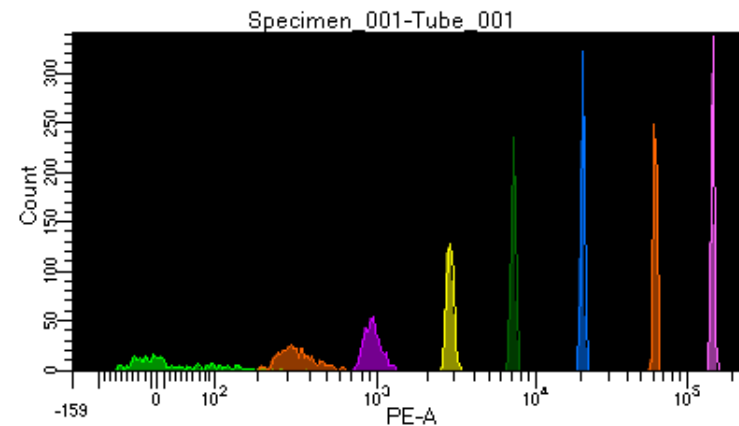

BD FACSDiva 8.0.1

Tube: Tube_001

Population	#Events	%Parent	%Total
All Events	4,099	####	100.0
P1	3,696	90.2	90.2
P2	468	12.7	11.4
P3	444	12.0	10.8
P4	430	11.6	10.5
P5	456	12.3	11.1
P6	491	13.3	12.0
P7	484	13.1	11.8
P8	471	12.7	11.5
P9	439	11.9	10.7