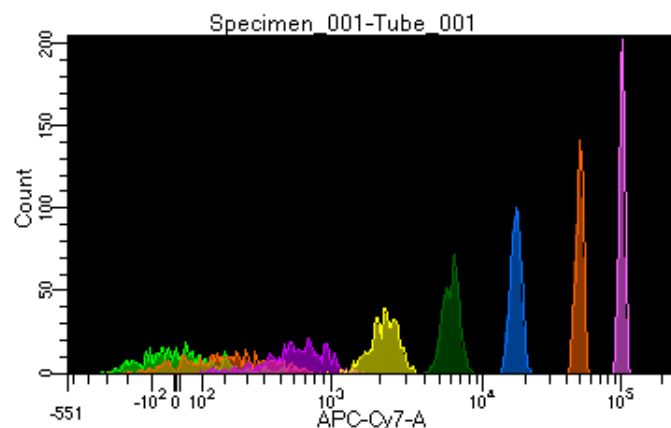

BD FACSDiva 8.0.1

Tube: Tube_001

Population	#Events	%Parent	%Total
All Events	5,008	####	100.0
P1	4,520	90.3	90.3
P2	581	12.9	11.6
P3	565	12.5	11.3
P4	559	12.4	11.2
P5	537	11.9	10.7
P6	564	12.5	11.3
P7	581	12.9	11.6
P8	533	11.8	10.6
P9	590	13.1	11.8