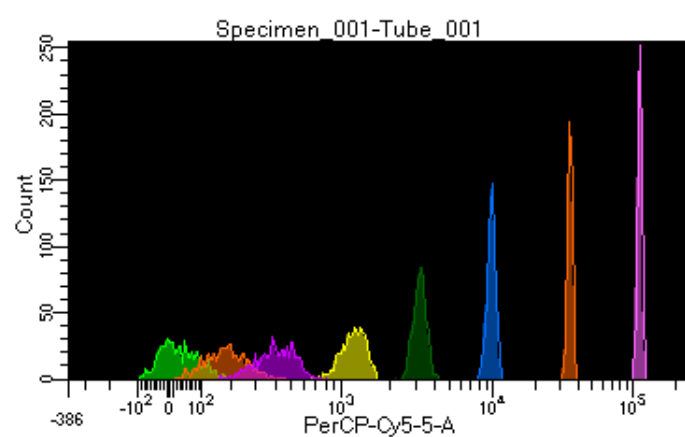

BD FACSDiva 8.0.1

Tube: Tube_001

Population	#Events	%Parent	%Total
All Events	5,008	####	100.0
P1	4,520	90.3	90.3
P2	581	12.9	11.6
P3	565	12.5	11.3
P4	559	12.4	11.2
P5	537	11.9	10.7
P6	564	12.5	11.3
P7	581	12.9	11.6
P8	533	11.8	10.6
P9	590	13.1	11.8