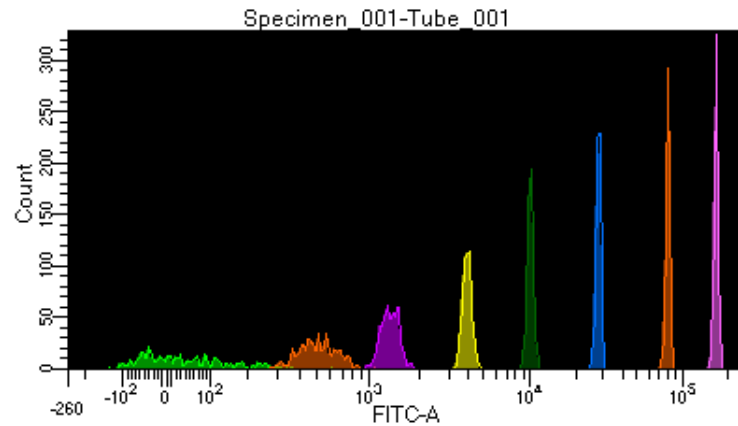

BD FACSDiva 8.0.1

Tube: Tube_001

Population	#Events	%Parent	%Total
All Events	5,008	####	100.0
P1	4,520	90.3	90.3
P2	581	12.9	11.6
P3	565	12.5	11.3
P4	559	12.4	11.2
P5	537	11.9	10.7
P6	564	12.5	11.3
P7	581	12.9	11.6
P8	533	11.8	10.6
P9	590	13.1	11.8