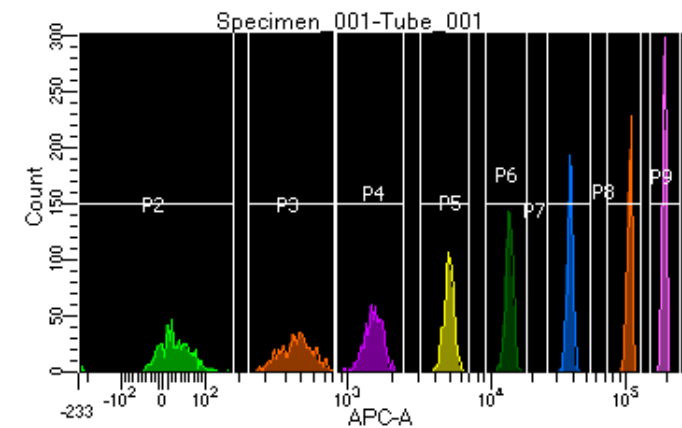

BD FACSDiva 8.0.1

Tube: Tube_001

Population	#Events	%Parent	%Total
All Events	5,008	####	100.0
P1	4,520	90.3	90.3
P2	581	12.9	11.6
P3	565	12.5	11.3
P4	559	12.4	11.2
P5	537	11.9	10.7
P6	564	12.5	11.3
P7	581	12.9	11.6
P8	533	11.8	10.6
P9	590	13.1	11.8