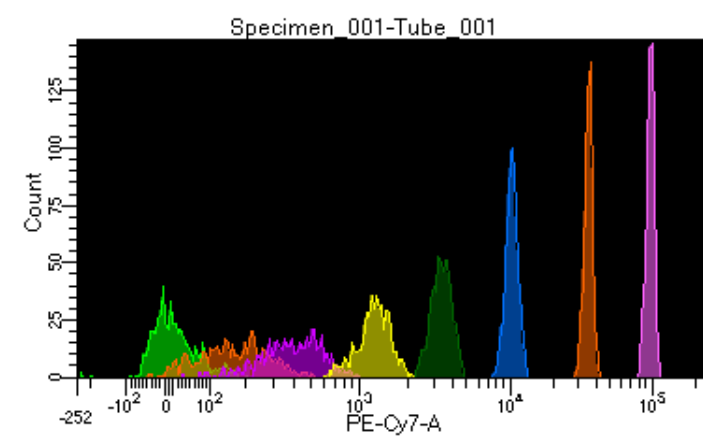

BD FACSDiva 8.0.1

Tube: Tube_001

Population	#Events	%Parent	%Total
All Events	5,008	####	100.0
P1	4,520	90.3	90.3
P2	581	12.9	11.6
P3	565	12.5	11.3
P4	559	12.4	11.2
P5	537	11.9	10.7
P6	564	12.5	11.3
P7	581	12.9	11.6
P8	533	11.8	10.6
P9	590	13.1	11.8