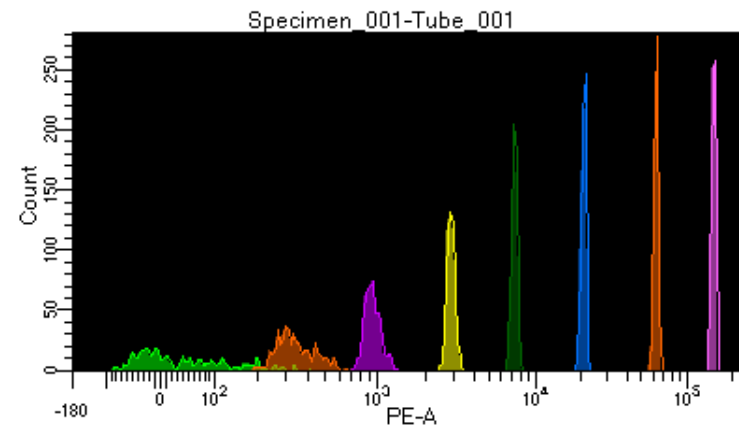

BD FACSDiva 8.0.1

Tube: Tube_001

Population	#Events	%Parent	%Total
All Events	5,008	####	100.0
P1	4,520	90.3	90.3
P2	581	12.9	11.6
P3	565	12.5	11.3
P4	559	12.4	11.2
P5	537	11.9	10.7
P6	564	12.5	11.3
P7	581	12.9	11.6
P8	533	11.8	10.6
P9	590	13.1	11.8