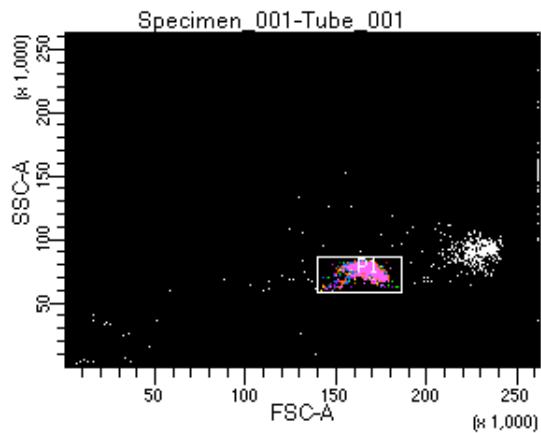

BD FACSDiva 8.0.1

Tube: Tube_001

Population	#Events	%Parent	%Total
All Events	5,008	####	100.0
P1	4,520	90.3	90.3
P2	581	12.9	11.6
P3	565	12.5	11.3
P4	559	12.4	11.2
P5	537	11.9	10.7
P6	564	12.5	11.3
P7	581	12.9	11.6
P8	533	11.8	10.6
P9	590	13.1	11.8