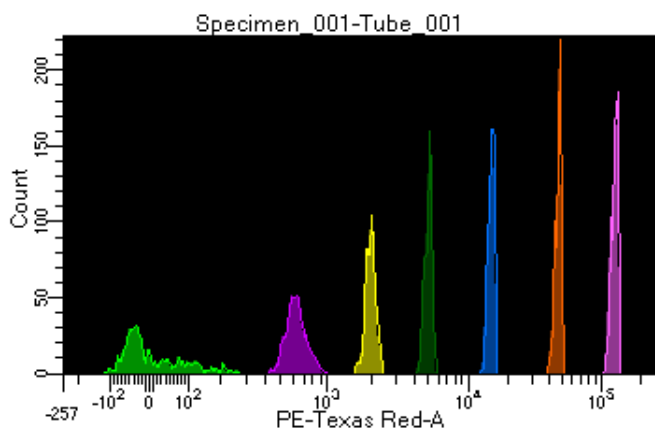

BD FACSDiva 8.0.1

Tube: Tube_001

Population	#Events	%Parent	%Total
All Events	5,008	####	100.0
P1	4,520	90.3	90.3
P2	581	12.9	11.6
P3	565	12.5	11.3
P4	559	12.4	11.2
P5	537	11.9	10.7
P6	564	12.5	11.3
P7	581	12.9	11.6
P8	533	11.8	10.6
P9	590	13.1	11.8