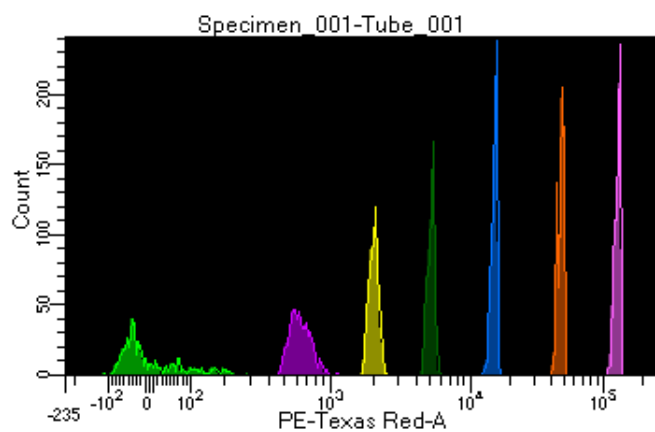

BD FACSDiva 8.0.1

Tube: Tube_001

Population	#Events	%Parent	%Total
All Events	5,000	####	100.0
P1	4,413	88.3	88.3
P2	519	11.8	10.4
P3	499	11.3	10.0
P4	546	12.4	10.9
P5	570	12.9	11.4
P6	547	12.4	10.9
P7	573	13.0	11.5
P8	590	13.4	11.8
P9	556	12.6	11.1