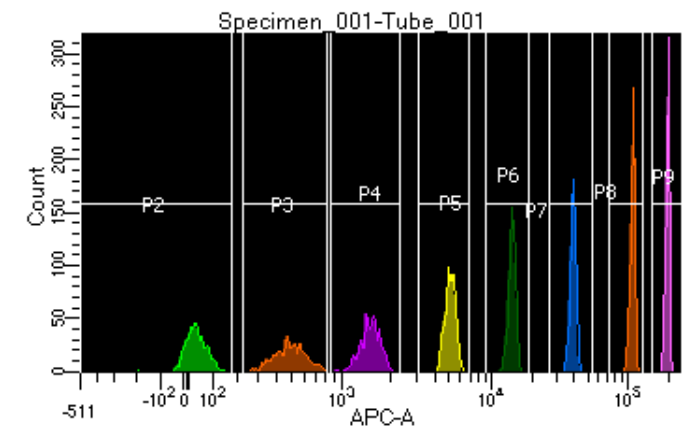

BD FACSDiva 8.0.1

Tube: Tube_001

Population	#Events	%Parent	%Total
All Events	5,000	####	100.0
P1	4,413	88.3	88.3
P2	519	11.8	10.4
P3	499	11.3	10.0
P4	546	12.4	10.9
P5	570	12.9	11.4
P6	547	12.4	10.9
P7	573	13.0	11.5
P8	590	13.4	11.8
P9	556	12.6	11.1