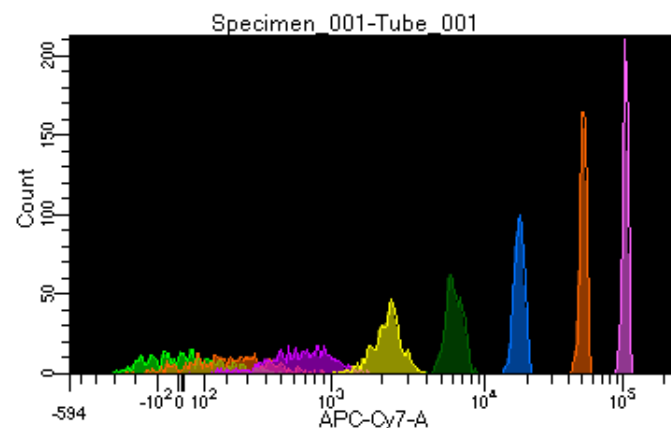

BD FACSDiva 8.0.1

Tube: Tube_001

Population	#Events	%Parent	%Total
All Events	5,000	####	100.0
P1	4,413	88.3	88.3
P2	519	11.8	10.4
P3	499	11.3	10.0
P4	546	12.4	10.9
P5	570	12.9	11.4
P6	547	12.4	10.9
P7	573	13.0	11.5
P8	590	13.4	11.8
P9	556	12.6	11.1