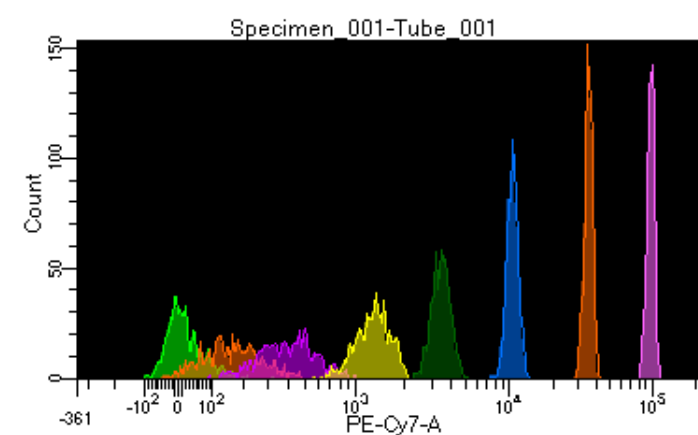

BD FACSDiva 8.0.1

Tube: Tube_001

Population	#Events	%Parent	%Total
All Events	5,000	####	100.0
P1	4,413	88.3	88.3
P2	519	11.8	10.4
P3	499	11.3	10.0
P4	546	12.4	10.9
P5	570	12.9	11.4
P6	547	12.4	10.9
P7	573	13.0	11.5
P8	590	13.4	11.8
P9	556	12.6	11.1