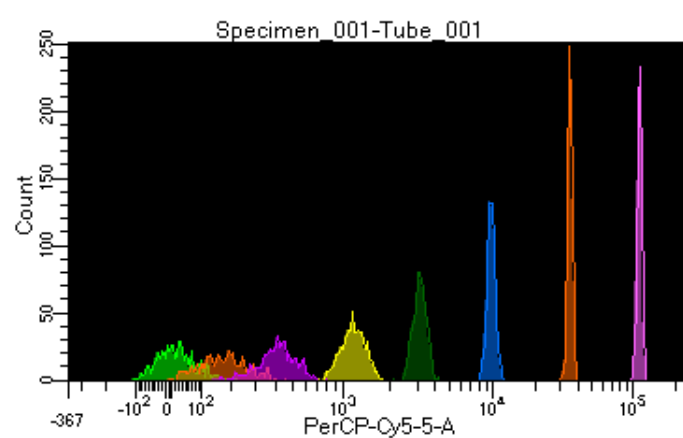

BD FACSDiva 8.0.1

Tube: Tube_001

Population	#Events	%Parent	%Total
All Events	5,000	####	100.0
P1	4,413	88.3	88.3
P2	519	11.8	10.4
P3	499	11.3	10.0
P4	546	12.4	10.9
P5	570	12.9	11.4
P6	547	12.4	10.9
P7	573	13.0	11.5
P8	590	13.4	11.8
P9	556	12.6	11.1