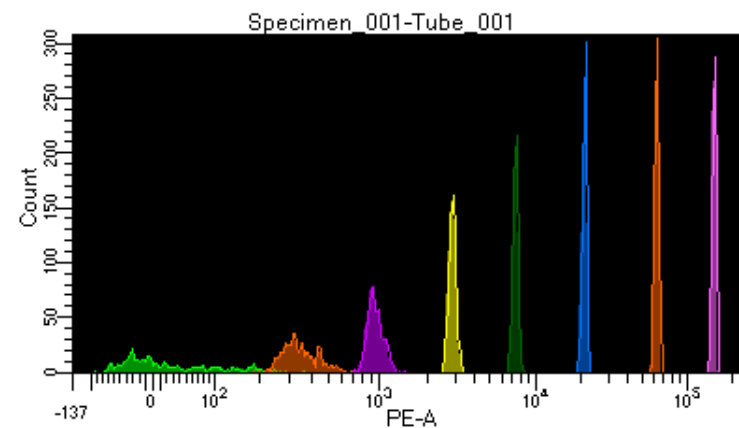

BD FACSDiva 8.0.1

Tube: Tube_001

Population	#Events	%Parent	%Total
All Events	5,000	####	100.0
P1	4,413	88.3	88.3
P2	519	11.8	10.4
P3	499	11.3	10.0
P4	546	12.4	10.9
P5	570	12.9	11.4
P6	547	12.4	10.9
P7	573	13.0	11.5
P8	590	13.4	11.8
P9	556	12.6	11.1