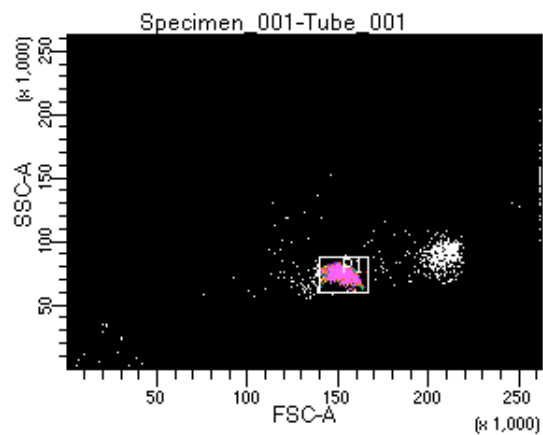

BD FACSDiva 8.0.1

Tube: Tube_001

Population	#Events	%Parent	%Total
All Events	5,000	####	100.0
P1	4,413	88.3	88.3
P2	519	11.8	10.4
P3	499	11.3	10.0
P4	546	12.4	10.9
P5	570	12.9	11.4
P6	547	12.4	10.9
P7	573	13.0	11.5
P8	590	13.4	11.8
P9	556	12.6	11.1