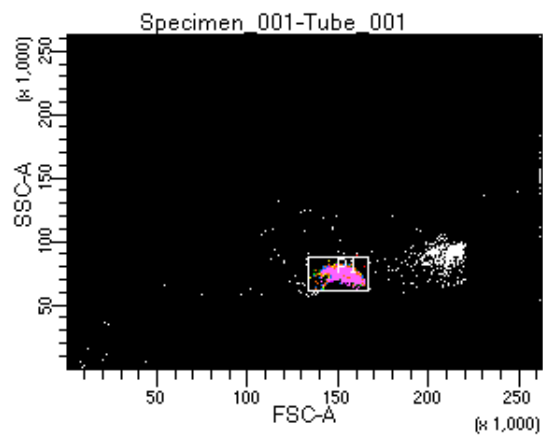

# BD FACSDiva 8.0.1

Tube: Tube\_001

Population	#Events	%Parent	%Total
All Events	5,025	####	100.0
P1	4,518	89.9	89.9
P2	545	12.1	10.8
P3	548	12.1	10.9
P4	537	11.9	10.7
P5	568	12.6	11.3
P6	592	13.1	11.8
P7	565	12.5	11.2
P8	594	13.1	11.8
P9	553	12.2	11.0