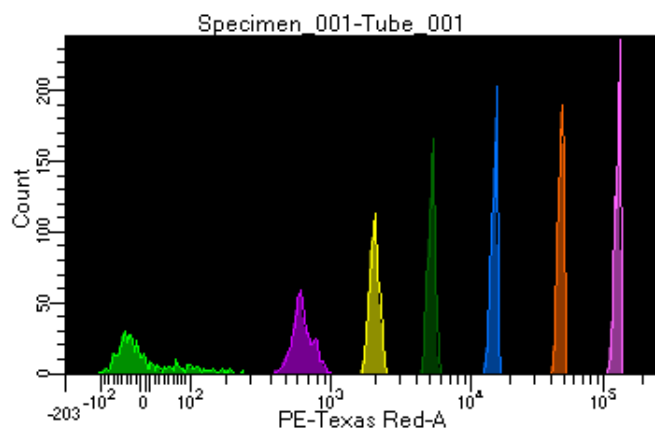

# BD FACSDiva 8.0.1

Tube: Tube\_001

Population	#Events	%Parent	%Total
All Events	5,025	####	100.0
P1	4,518	89.9	89.9
P2	545	12.1	10.8
P3	548	12.1	10.9
P4	537	11.9	10.7
P5	568	12.6	11.3
P6	592	13.1	11.8
P7	565	12.5	11.2
P8	594	13.1	11.8
P9	553	12.2	11.0