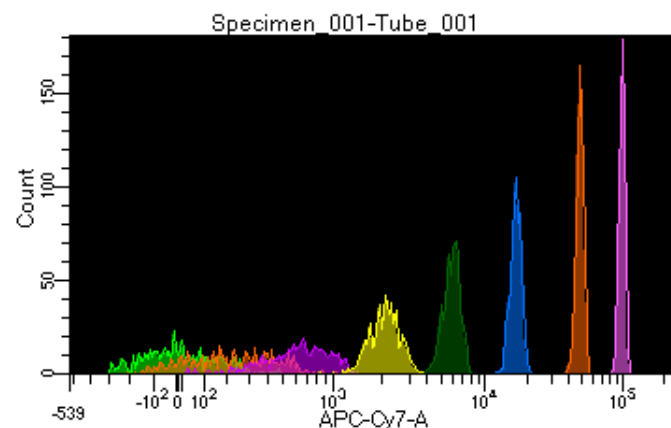

# BD FACSDiva 8.0.1

Tube: Tube\_001

Population	#Events	%Parent	%Total
All Events	5,025	####	100.0
P1	4,518	89.9	89.9
P2	545	12.1	10.8
P3	548	12.1	10.9
P4	537	11.9	10.7
P5	568	12.6	11.3
P6	592	13.1	11.8
P7	565	12.5	11.2
P8	594	13.1	11.8
P9	553	12.2	11.0