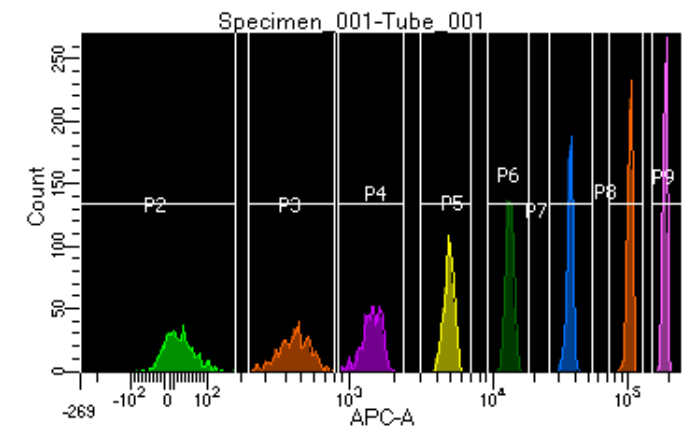

# BD FACSDiva 8.0.1

Tube: Tube\_001

Population	#Events	%Parent	%Total
All Events	5,025	####	100.0
P1	4,518	89.9	89.9
P2	545	12.1	10.8
P3	548	12.1	10.9
P4	537	11.9	10.7
P5	568	12.6	11.3
P6	592	13.1	11.8
P7	565	12.5	11.2
P8	594	13.1	11.8
P9	553	12.2	11.0