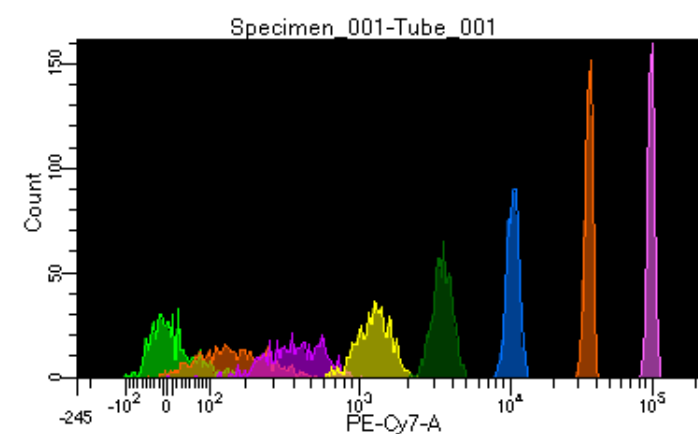

# BD FACSDiva 8.0.1

Tube: Tube\_001

Population	#Events	%Parent	%Total
All Events	5,025	####	100.0
P1	4,518	89.9	89.9
P2	545	12.1	10.8
P3	548	12.1	10.9
P4	537	11.9	10.7
P5	568	12.6	11.3
P6	592	13.1	11.8
P7	565	12.5	11.2
P8	594	13.1	11.8
P9	553	12.2	11.0