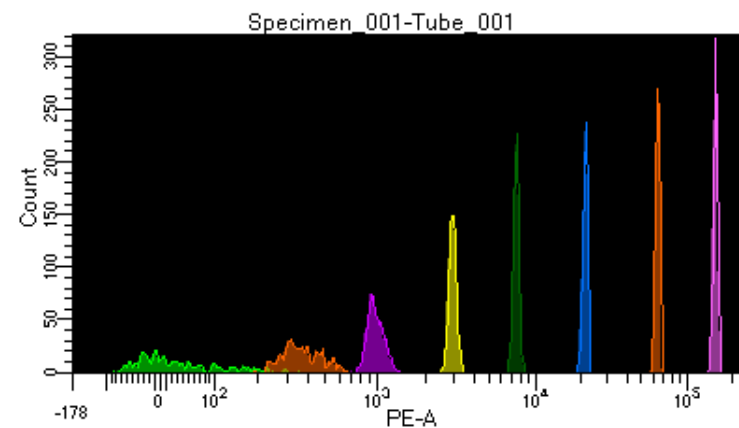

# BD FACSDiva 8.0.1

Tube: Tube\_001

Population	#Events	%Parent	%Total
All Events	5,025	####	100.0
P1	4,518	89.9	89.9
P2	545	12.1	10.8
P3	548	12.1	10.9
P4	537	11.9	10.7
P5	568	12.6	11.3
P6	592	13.1	11.8
P7	565	12.5	11.2
P8	594	13.1	11.8
P9	553	12.2	11.0