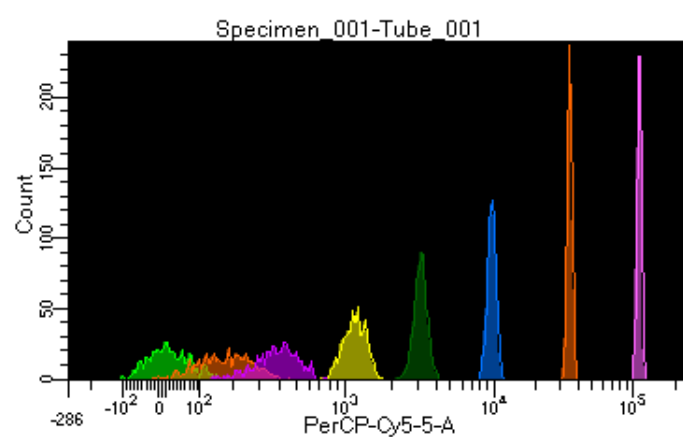

# BD FACSDiva 8.0.1

Tube: Tube\_001

Population	#Events	%Parent	%Total
All Events	5,025	####	100.0
P1	4,518	89.9	89.9
P2	545	12.1	10.8
P3	548	12.1	10.9
P4	537	11.9	10.7
P5	568	12.6	11.3
P6	592	13.1	11.8
P7	565	12.5	11.2
P8	594	13.1	11.8
P9	553	12.2	11.0