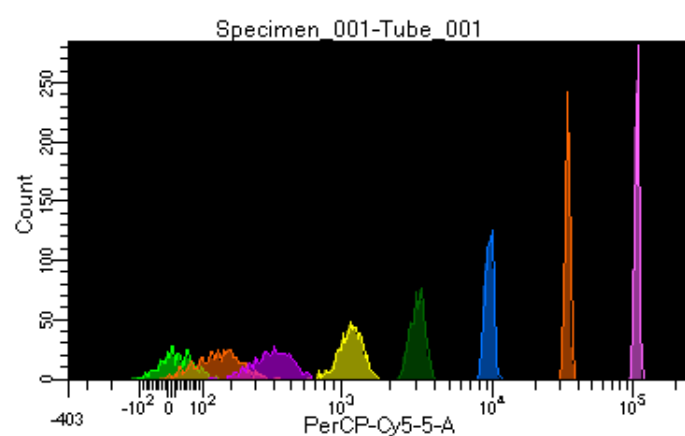

BD FACSDiva 8.0.1

Tube: Tube\_001

Population	#Events	%Parent	%Total
All Events	5,017	####	100.0
P1	4,528	90.3	90.3
P2	434	9.6	8.7
P3	592	13.1	11.8
P4	560	12.4	11.2
P5	588	13.0	11.7
P6	560	12.4	11.2
P7	570	12.6	11.4
P8	611	13.5	12.2
P9	595	13.1	11.9