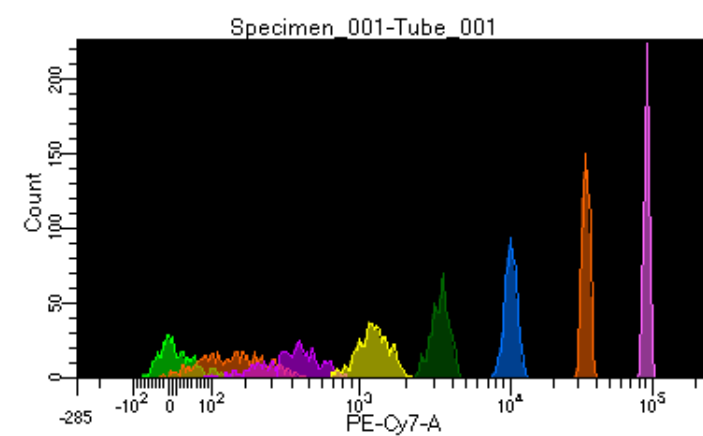

BD FACSDiva 8.0.1

Tube: Tube\_001

Population	#Events	%Parent	%Total
All Events	5,017	####	100.0
P1	4,528	90.3	90.3
P2	434	9.6	8.7
P3	592	13.1	11.8
P4	560	12.4	11.2
P5	588	13.0	11.7
P6	560	12.4	11.2
P7	570	12.6	11.4
P8	611	13.5	12.2
P9	595	13.1	11.9