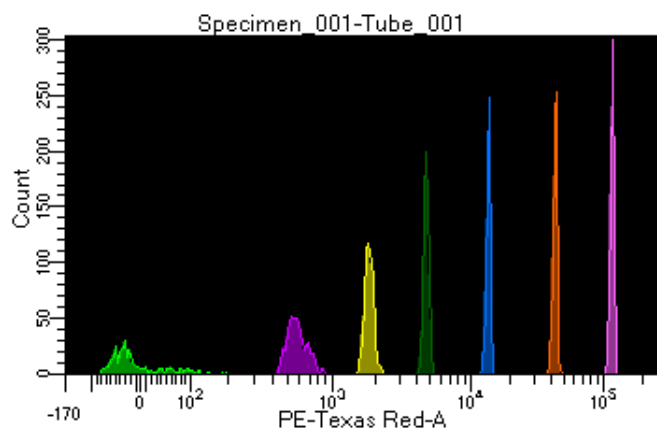

BD FACSDiva 8.0.1

Tube: Tube\_001

Population	#Events	%Parent	%Total
All Events	5,017	####	100.0
P1	4,528	90.3	90.3
P2	434	9.6	8.7
P3	592	13.1	11.8
P4	560	12.4	11.2
P5	588	13.0	11.7
P6	560	12.4	11.2
P7	570	12.6	11.4
P8	611	13.5	12.2
P9	595	13.1	11.9