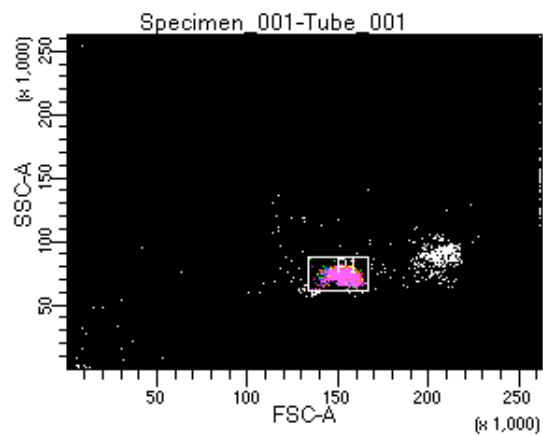

BD FACSDiva 8.0.1

Tube: Tube\_001

Population	#Events	%Parent	%Total
All Events	5,017	####	100.0
P1	4,528	90.3	90.3
P2	434	9.6	8.7
P3	592	13.1	11.8
P4	560	12.4	11.2
P5	588	13.0	11.7
P6	560	12.4	11.2
P7	570	12.6	11.4
P8	611	13.5	12.2
P9	595	13.1	11.9