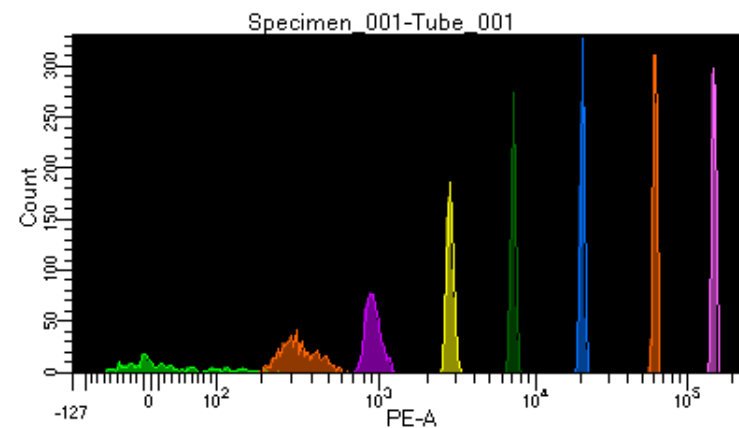

BD FACSDiva 8.0.1

Tube: Tube\_001

Population	#Events	%Parent	%Total
All Events	5,017	####	100.0
P1	4,528	90.3	90.3
P2	434	9.6	8.7
P3	592	13.1	11.8
P4	560	12.4	11.2
P5	588	13.0	11.7
P6	560	12.4	11.2
P7	570	12.6	11.4
P8	611	13.5	12.2
P9	595	13.1	11.9