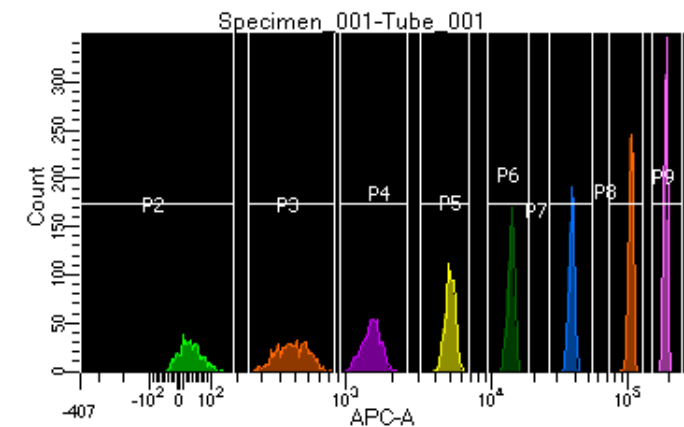

BD FACSDiva 8.0.1

Tube: Tube\_001

Population	#Events	%Parent	%Total
All Events	5,017	####	100.0
P1	4,528	90.3	90.3
P2	434	9.6	8.7
P3	592	13.1	11.8
P4	560	12.4	11.2
P5	588	13.0	11.7
P6	560	12.4	11.2
P7	570	12.6	11.4
P8	611	13.5	12.2
P9	595	13.1	11.9