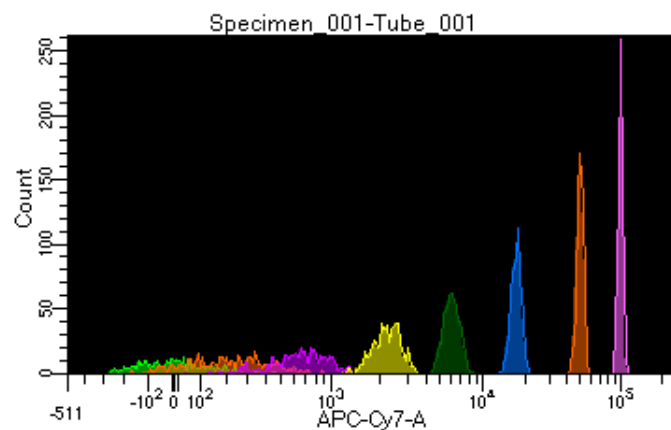

BD FACSDiva 8.0.1

Tube: Tube\_001

Population	#Events	%Parent	%Total
All Events	5,017	####	100.0
P1	4,528	90.3	90.3
P2	434	9.6	8.7
P3	592	13.1	11.8
P4	560	12.4	11.2
P5	588	13.0	11.7
P6	560	12.4	11.2
P7	570	12.6	11.4
P8	611	13.5	12.2
P9	595	13.1	11.9