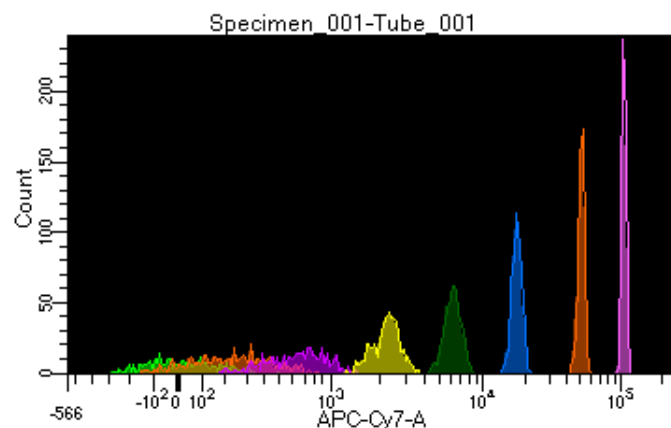

BD FACSDiva 8.0.1

Tube: Tube_001

Population	#Events	%Parent	%Total
All Events	5,000	####	100.0
P1	4,464	89.3	89.3
P2	428	9.6	8.6
P3	620	13.9	12.4
P4	536	12.0	10.7
P5	578	12.9	11.6
P6	544	12.2	10.9
P7	593	13.3	11.9
P8	562	12.6	11.2
P9	570	12.8	11.4