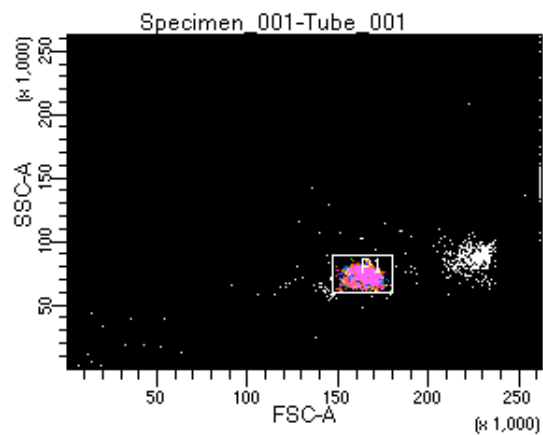

BD FACSDiva 8.0.1

Tube: Tube_001

Population	#Events	%Parent	%Total
All Events	5,000	####	100.0
P1	4,464	89.3	89.3
P2	428	9.6	8.6
P3	620	13.9	12.4
P4	536	12.0	10.7
P5	578	12.9	11.6
P6	544	12.2	10.9
P7	593	13.3	11.9
P8	562	12.6	11.2
P9	570	12.8	11.4