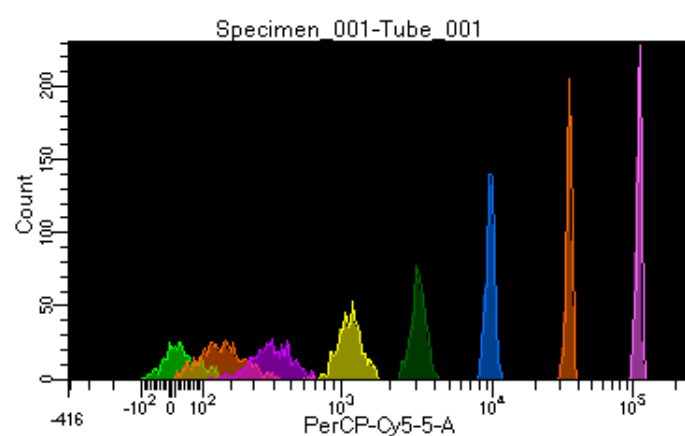

BD FACSDiva 8.0.1

Tube: Tube_001

Population	#Events	%Parent	%Total
All Events	5,000	####	100.0
P1	4,464	89.3	89.3
P2	428	9.6	8.6
P3	620	13.9	12.4
P4	536	12.0	10.7
P5	578	12.9	11.6
P6	544	12.2	10.9
P7	593	13.3	11.9
P8	562	12.6	11.2
P9	570	12.8	11.4