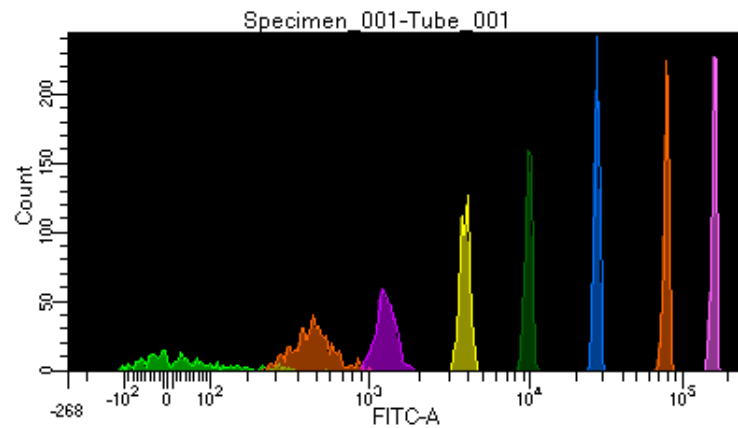

BD FACSDiva 8.0.1

Tube: Tube_001

Population	#Events	%Parent	%Total
All Events	5,000	####	100.0
P1	4,464	89.3	89.3
P2	428	9.6	8.6
P3	620	13.9	12.4
P4	536	12.0	10.7
P5	578	12.9	11.6
P6	544	12.2	10.9
P7	593	13.3	11.9
P8	562	12.6	11.2
P9	570	12.8	11.4