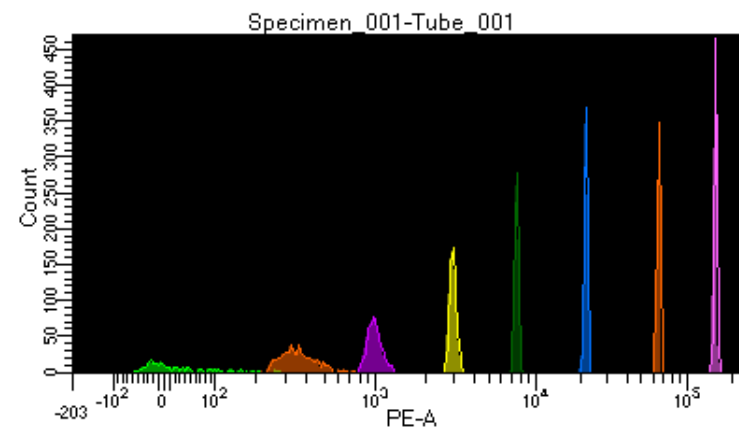

BD FACSDiva 8.0.1

Tube: Tube_001

Population	#Events	%Parent	%Total
All Events	5,000	####	100.0
P1	4,464	89.3	89.3
P2	428	9.6	8.6
P3	620	13.9	12.4
P4	536	12.0	10.7
P5	578	12.9	11.6
P6	544	12.2	10.9
P7	593	13.3	11.9
P8	562	12.6	11.2
P9	570	12.8	11.4