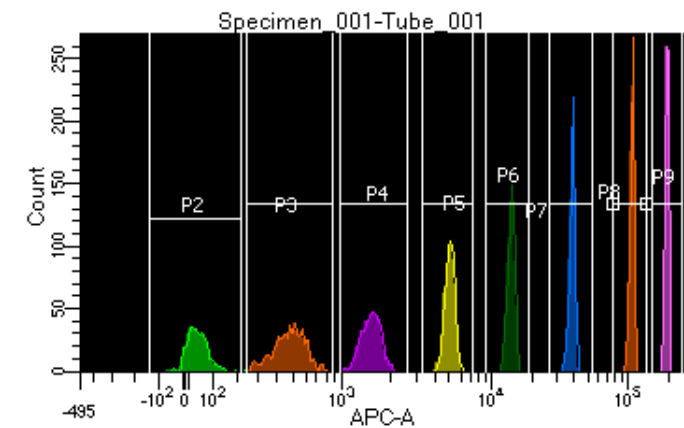

BD FACSDiva 8.0.1

Tube: Tube_001

Population	#Events	%Parent	%Total
All Events	5,000	####	100.0
P1	4,464	89.3	89.3
P2	428	9.6	8.6
P3	620	13.9	12.4
P4	536	12.0	10.7
P5	578	12.9	11.6
P6	544	12.2	10.9
P7	593	13.3	11.9
P8	562	12.6	11.2
P9	570	12.8	11.4