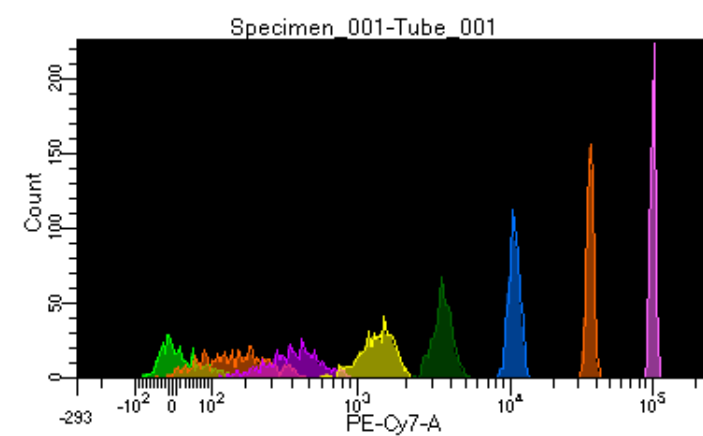

BD FACSDiva 8.0.1

Tube: Tube_001

Population	#Events	%Parent	%Total
All Events	5,000	####	100.0
P1	4,464	89.3	89.3
P2	428	9.6	8.6
P3	620	13.9	12.4
P4	536	12.0	10.7
P5	578	12.9	11.6
P6	544	12.2	10.9
P7	593	13.3	11.9
P8	562	12.6	11.2
P9	570	12.8	11.4