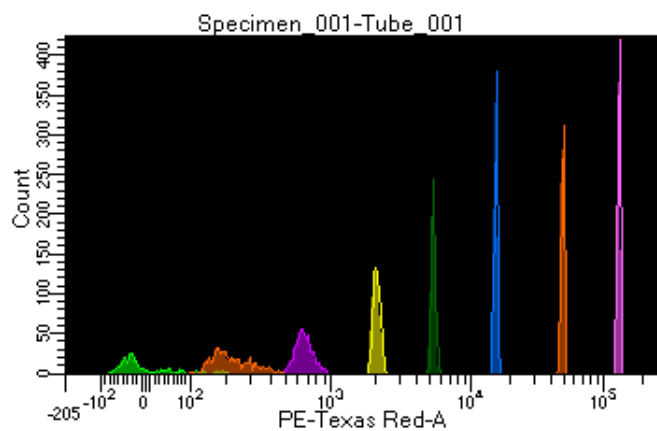

BD FACSDiva 8.0.1

Tube: Tube_001

Population	#Events	%Parent	%Total
All Events	5,000	####	100.0
P1	4,464	89.3	89.3
P2	428	9.6	8.6
P3	620	13.9	12.4
P4	536	12.0	10.7
P5	578	12.9	11.6
P6	544	12.2	10.9
P7	593	13.3	11.9
P8	562	12.6	11.2
P9	570	12.8	11.4