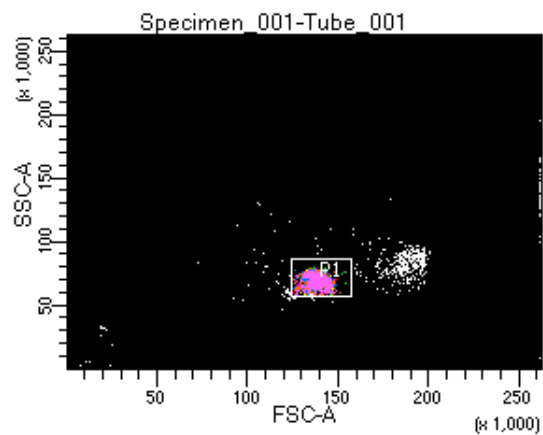

# BD FACSDiva 8.0.1

Tube: Tube\_001

Population	#Events	%Parent	%Total
All Events	5,000	####	100.0
P1	4,515	90.3	90.3
P2	469	10.4	9.4
P3	599	13.3	12.0
P4	563	12.5	11.3
P5	563	12.5	11.3
P6	582	12.9	11.6
P7	555	12.3	11.1
P8	569	12.6	11.4
P9	592	13.1	11.8