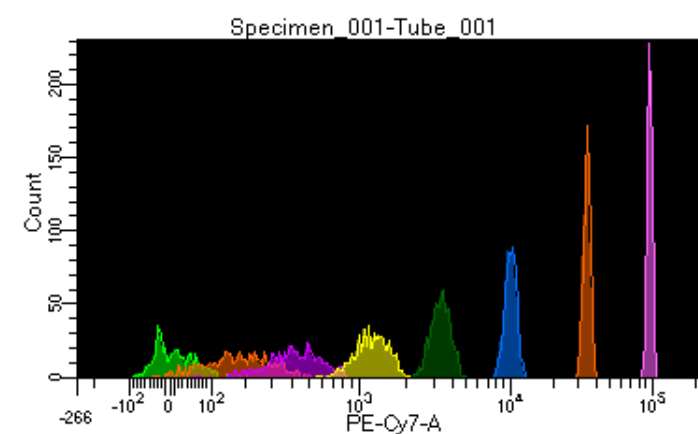

# BD FACSDiva 8.0.1

Tube: Tube\_001

Population	#Events	%Parent	%Total
All Events	5,000	####	100.0
P1	4,515	90.3	90.3
P2	469	10.4	9.4
P3	599	13.3	12.0
P4	563	12.5	11.3
P5	563	12.5	11.3
P6	582	12.9	11.6
P7	555	12.3	11.1
P8	569	12.6	11.4
P9	592	13.1	11.8