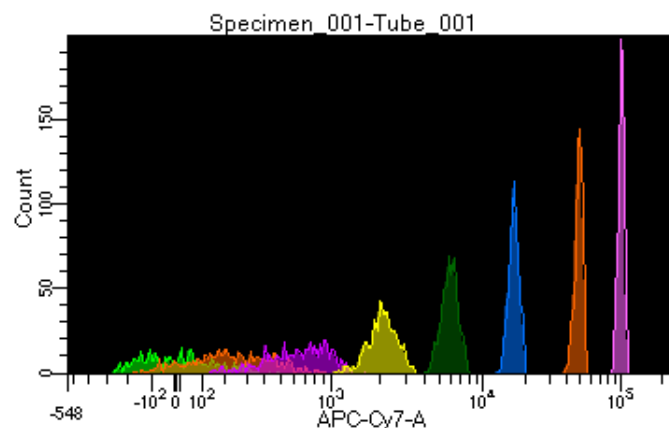

# BD FACSDiva 8.0.1

Tube: Tube\_001

Population	#Events	%Parent	%Total
All Events	5,000	####	100.0
P1	4,515	90.3	90.3
P2	469	10.4	9.4
P3	599	13.3	12.0
P4	563	12.5	11.3
P5	563	12.5	11.3
P6	582	12.9	11.6
P7	555	12.3	11.1
P8	569	12.6	11.4
P9	592	13.1	11.8