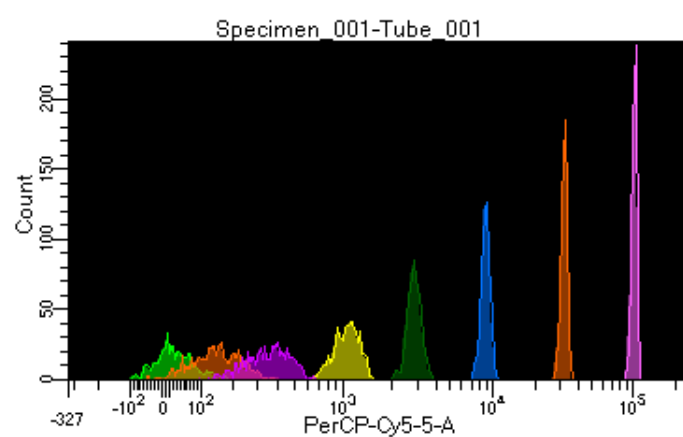

# BD FACSDiva 8.0.1

Tube: Tube\_001

Population	#Events	%Parent	%Total
All Events	5,000	####	100.0
P1	4,515	90.3	90.3
P2	469	10.4	9.4
P3	599	13.3	12.0
P4	563	12.5	11.3
P5	563	12.5	11.3
P6	582	12.9	11.6
P7	555	12.3	11.1
P8	569	12.6	11.4
P9	592	13.1	11.8