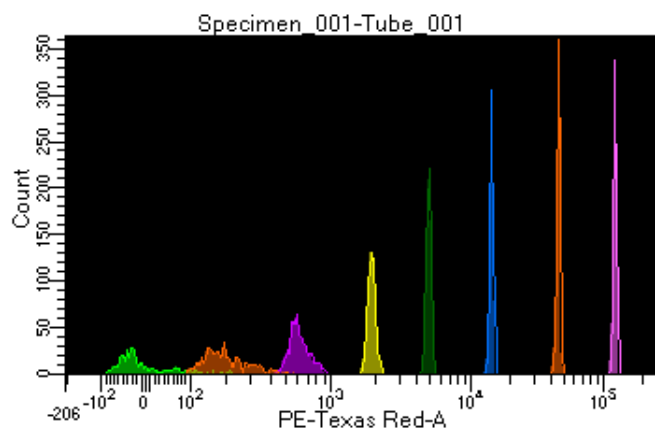

# BD FACSDiva 8.0.1

Tube: Tube\_001

Population	#Events	%Parent	%Total
All Events	5,000	####	100.0
P1	4,515	90.3	90.3
P2	469	10.4	9.4
P3	599	13.3	12.0
P4	563	12.5	11.3
P5	563	12.5	11.3
P6	582	12.9	11.6
P7	555	12.3	11.1
P8	569	12.6	11.4
P9	592	13.1	11.8