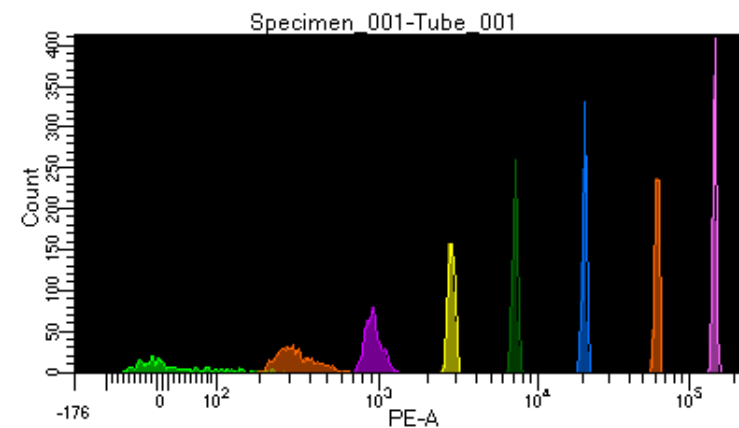

# BD FACSDiva 8.0.1

Tube: Tube\_001

Population	#Events	%Parent	%Total
All Events	5,000	####	100.0
P1	4,515	90.3	90.3
P2	469	10.4	9.4
P3	599	13.3	12.0
P4	563	12.5	11.3
P5	563	12.5	11.3
P6	582	12.9	11.6
P7	555	12.3	11.1
P8	569	12.6	11.4
P9	592	13.1	11.8