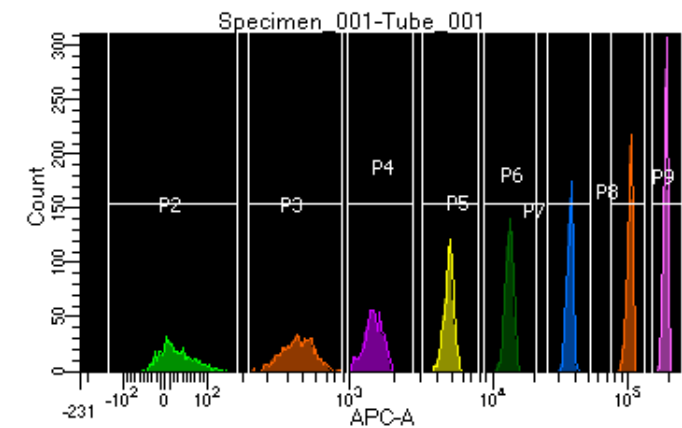

# BD FACSDiva 8.0.1

Tube: Tube\_001

Population	#Events	%Parent	%Total
All Events	5,000	####	100.0
P1	4,515	90.3	90.3
P2	469	10.4	9.4
P3	599	13.3	12.0
P4	563	12.5	11.3
P5	563	12.5	11.3
P6	582	12.9	11.6
P7	555	12.3	11.1
P8	569	12.6	11.4
P9	592	13.1	11.8