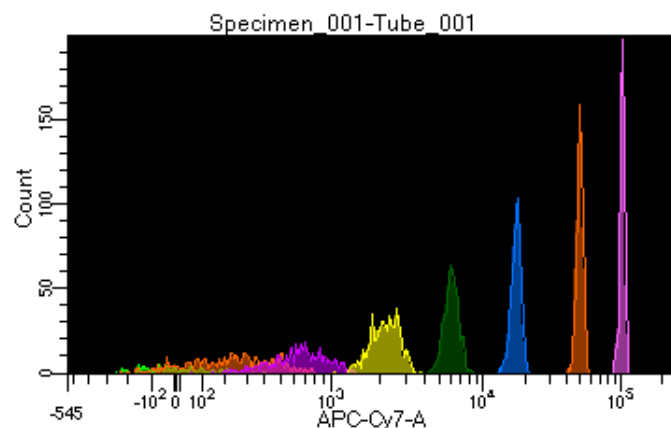

# BD FACSDiva 8.0.1

Tube: Tube\_001

| Population | #Events | %Parent | %Total |
|------------|---------|---------|--------|
| All Events | 4,118   | ####    | 100.0  |
| P1         | 3,686   | 89.5    | 89.5   |
| P2         | 188     | 5.1     | 4.6    |
| P3         | 511     | 13.9    | 12.4   |
| P4         | 455     | 12.3    | 11.0   |
| P5         | 549     | 14.9    | 13.3   |
| P6         | 481     | 13.0    | 11.7   |
| P7         | 512     | 13.9    | 12.4   |
| P8         | 499     | 13.5    | 12.1   |
| P9         | 477     | 12.9    | 11.6   |