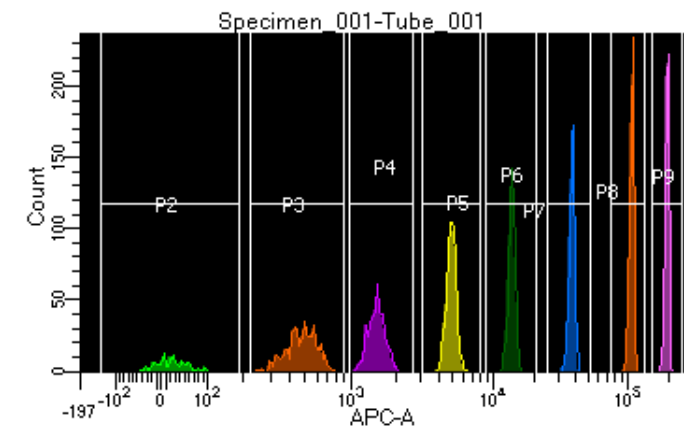

# BD FACSDiva 8.0.1

Tube: Tube\_001

| Population | #Events | %Parent | %Total |
|------------|---------|---------|--------|
| All Events | 4,118   | ####    | 100.0  |
| P1         | 3,686   | 89.5    | 89.5   |
| P2         | 188     | 5.1     | 4.6    |
| P3         | 511     | 13.9    | 12.4   |
| P4         | 455     | 12.3    | 11.0   |
| P5         | 549     | 14.9    | 13.3   |
| P6         | 481     | 13.0    | 11.7   |
| P7         | 512     | 13.9    | 12.4   |
| P8         | 499     | 13.5    | 12.1   |
| P9         | 477     | 12.9    | 11.6   |