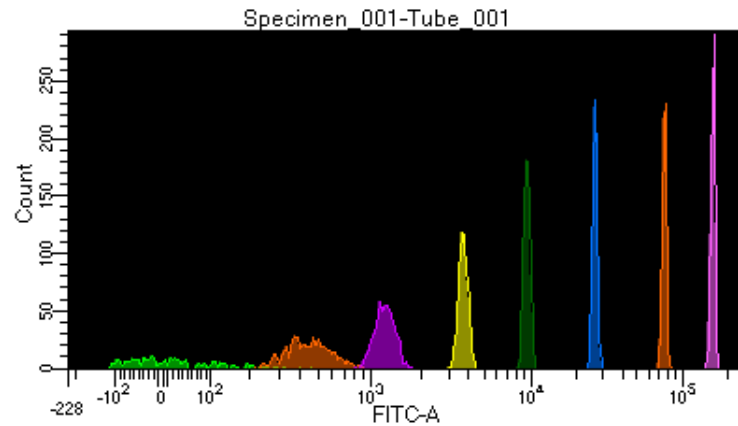

BD FACSDiva 8.0.1

Tube: Tube_001

Population	#Events	%Parent	%Total
All Events	5,000	####	100.0
P1	4,353	87.1	87.1
P2	419	9.6	8.4
P3	603	13.9	12.1
P4	589	13.5	11.8
P5	547	12.6	10.9
P6	597	13.7	11.9
P7	536	12.3	10.7
P8	514	11.8	10.3
P9	527	12.1	10.5