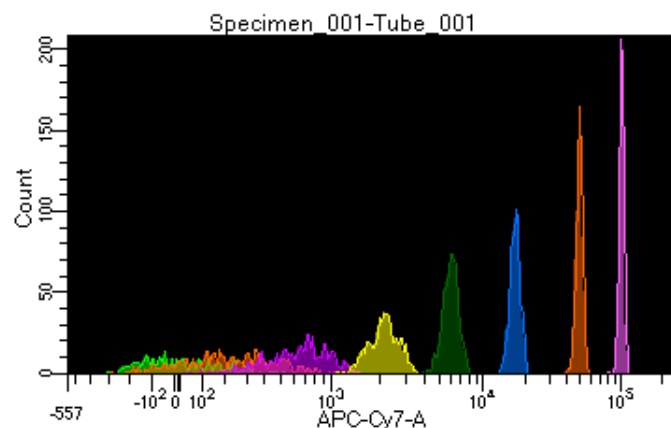

BD FACSDiva 8.0.1

Tube: Tube_001

Population	#Events	%Parent	%Total
All Events	5,000	####	100.0
P1	4,353	87.1	87.1
P2	419	9.6	8.4
P3	603	13.9	12.1
P4	589	13.5	11.8
P5	547	12.6	10.9
P6	597	13.7	11.9
P7	536	12.3	10.7
P8	514	11.8	10.3
P9	527	12.1	10.5