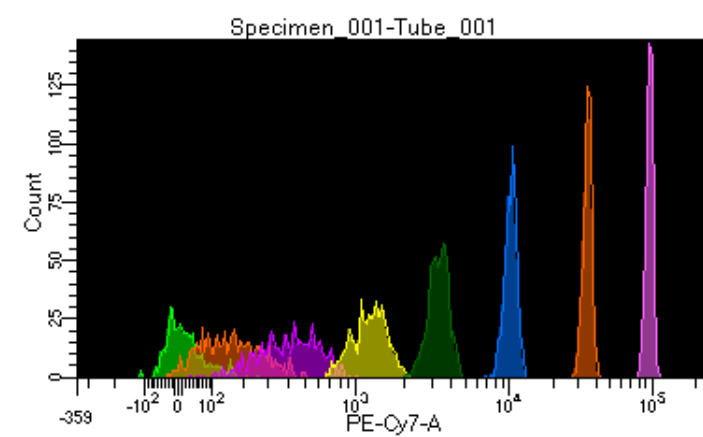

BD FACSDiva 8.0.1

Tube: Tube_001

Population	#Events	%Parent	%Total
All Events	5,000	####	100.0
P1	4,353	87.1	87.1
P2	419	9.6	8.4
P3	603	13.9	12.1
P4	589	13.5	11.8
P5	547	12.6	10.9
P6	597	13.7	11.9
P7	536	12.3	10.7
P8	514	11.8	10.3
P9	527	12.1	10.5