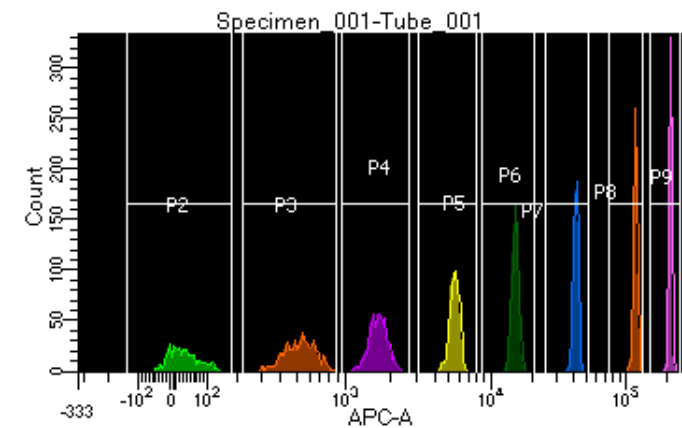

BD FACSDiva 8.0.1

Tube: Tube_001

Population	#Events	%Parent	%Total
All Events	5,000	####	100.0
P1	4,353	87.1	87.1
P2	419	9.6	8.4
P3	603	13.9	12.1
P4	589	13.5	11.8
P5	547	12.6	10.9
P6	597	13.7	11.9
P7	536	12.3	10.7
P8	514	11.8	10.3
P9	527	12.1	10.5