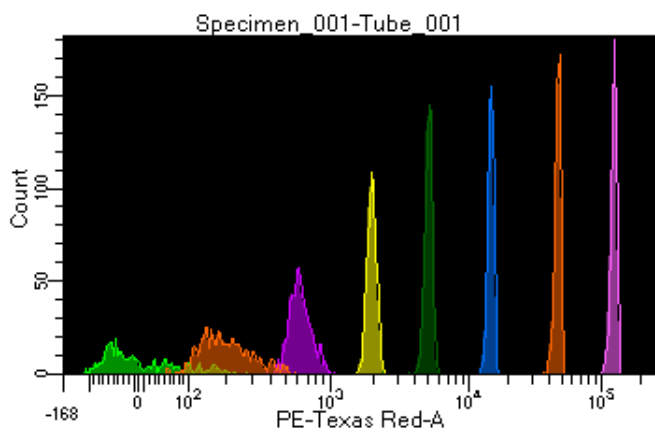

BD FACSDiva 8.0.1

Tube: Tube_001

Population	#Events	%Parent	%Total
All Events	5,000	####	100.0
P1	4,353	87.1	87.1
P2	419	9.6	8.4
P3	603	13.9	12.1
P4	589	13.5	11.8
P5	547	12.6	10.9
P6	597	13.7	11.9
P7	536	12.3	10.7
P8	514	11.8	10.3
P9	527	12.1	10.5