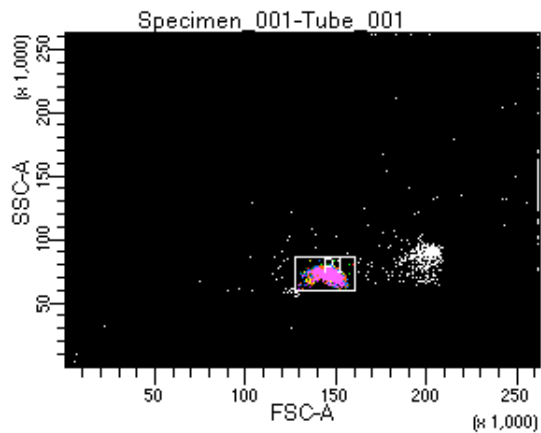

BD FACSDiva 8.0.1

Tube: Tube_001

Population	#Events	%Parent	%Total
All Events	5,000	####	100.0
P1	4,353	87.1	87.1
P2	419	9.6	8.4
P3	603	13.9	12.1
P4	589	13.5	11.8
P5	547	12.6	10.9
P6	597	13.7	11.9
P7	536	12.3	10.7
P8	514	11.8	10.3
P9	527	12.1	10.5