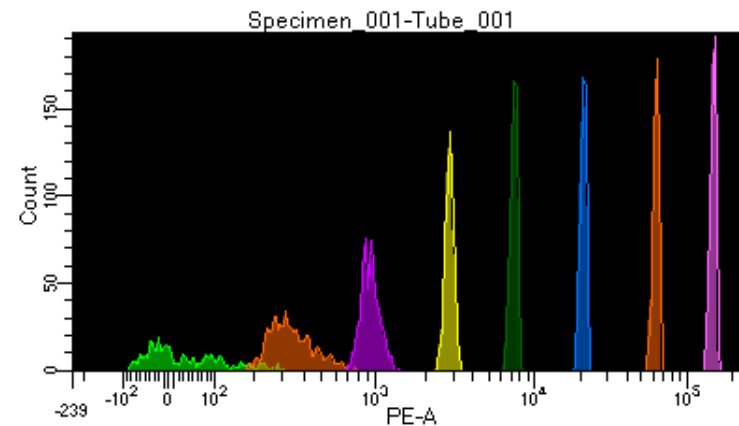

BD FACSDiva 8.0.1

Tube: Tube_001

Population	#Events	%Parent	%Total
All Events	5,000	####	100.0
P1	4,353	87.1	87.1
P2	419	9.6	8.4
P3	603	13.9	12.1
P4	589	13.5	11.8
P5	547	12.6	10.9
P6	597	13.7	11.9
P7	536	12.3	10.7
P8	514	11.8	10.3
P9	527	12.1	10.5