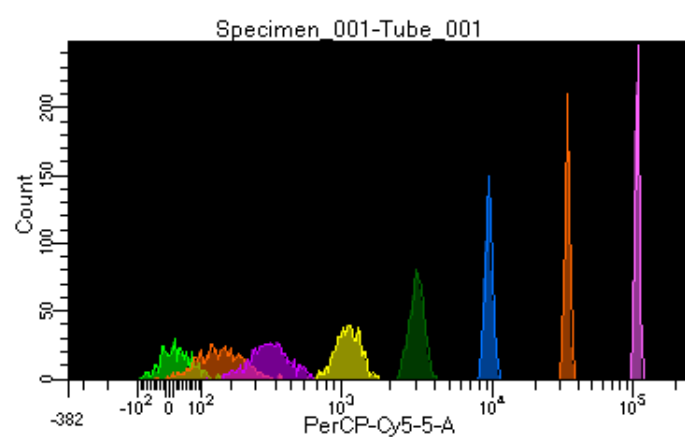

BD FACSDiva 8.0.1

Tube: Tube_001

Population	#Events	%Parent	%Total
All Events	5,000	####	100.0
P1	4,353	87.1	87.1
P2	419	9.6	8.4
P3	603	13.9	12.1
P4	589	13.5	11.8
P5	547	12.6	10.9
P6	597	13.7	11.9
P7	536	12.3	10.7
P8	514	11.8	10.3
P9	527	12.1	10.5