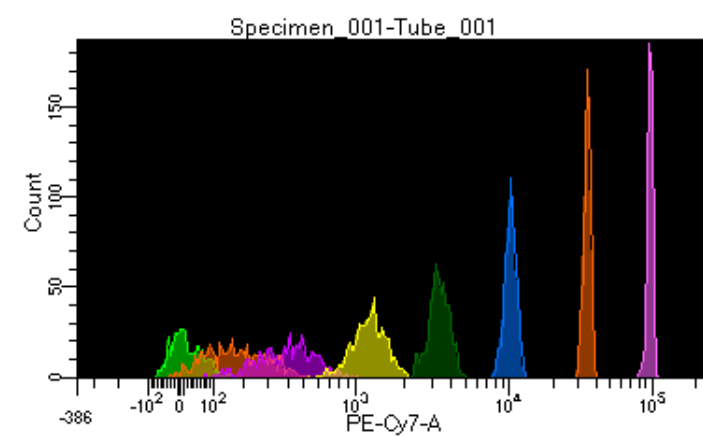

BD FACSDiva 8.0.1

Tube: Tube_001

Population	#Events	%Parent	%Total
All Events	5,000	####	100.0
P1	4,433	88.7	88.7
P2	401	9.0	8.0
P3	579	13.1	11.6
P4	543	12.2	10.9
P5	613	13.8	12.3
P6	599	13.5	12.0
P7	587	13.2	11.7
P8	571	12.9	11.4
P9	526	11.9	10.5