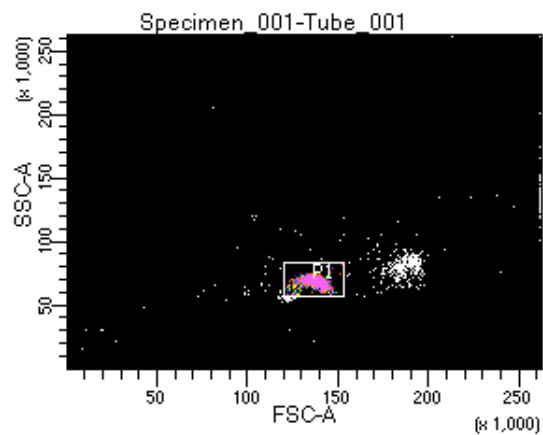

BD FACSDiva 8.0.1

Tube: Tube_001

Population	#Events	%Parent	%Total
All Events	5,000	####	100.0
P1	4,433	88.7	88.7
P2	401	9.0	8.0
P3	579	13.1	11.6
P4	543	12.2	10.9
P5	613	13.8	12.3
P6	599	13.5	12.0
P7	587	13.2	11.7
P8	571	12.9	11.4
P9	526	11.9	10.5