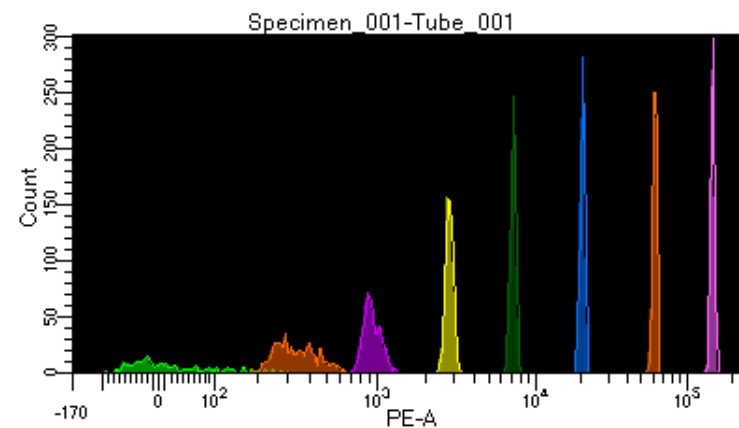

BD FACSDiva 8.0.1

Tube: Tube_001

Population	#Events	%Parent	%Total
All Events	5,000	####	100.0
P1	4,433	88.7	88.7
P2	401	9.0	8.0
P3	579	13.1	11.6
P4	543	12.2	10.9
P5	613	13.8	12.3
P6	599	13.5	12.0
P7	587	13.2	11.7
P8	571	12.9	11.4
P9	526	11.9	10.5