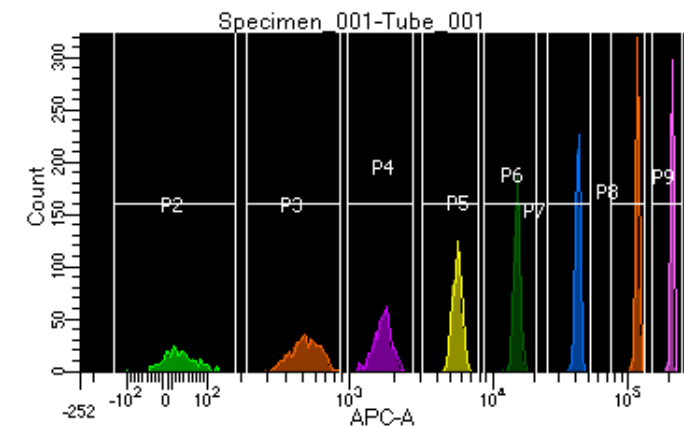

BD FACSDiva 8.0.1

Tube: Tube_001

Population	#Events	%Parent	%Total
All Events	5,000	####	100.0
P1	4,433	88.7	88.7
P2	401	9.0	8.0
P3	579	13.1	11.6
P4	543	12.2	10.9
P5	613	13.8	12.3
P6	599	13.5	12.0
P7	587	13.2	11.7
P8	571	12.9	11.4
P9	526	11.9	10.5