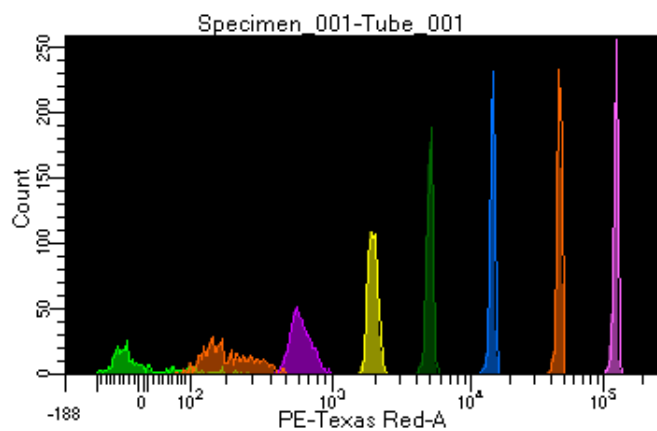

BD FACSDiva 8.0.1

Tube: Tube_001

Population	#Events	%Parent	%Total
All Events	5,000	####	100.0
P1	4,433	88.7	88.7
P2	401	9.0	8.0
P3	579	13.1	11.6
P4	543	12.2	10.9
P5	613	13.8	12.3
P6	599	13.5	12.0
P7	587	13.2	11.7
P8	571	12.9	11.4
P9	526	11.9	10.5