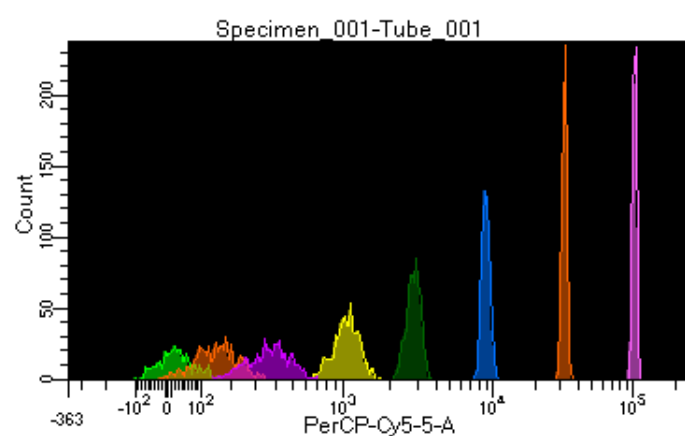

BD FACSDiva 8.0.1

Tube: Tube_001

Population	#Events	%Parent	%Total
All Events	5,000	####	100.0
P1	4,433	88.7	88.7
P2	401	9.0	8.0
P3	579	13.1	11.6
P4	543	12.2	10.9
P5	613	13.8	12.3
P6	599	13.5	12.0
P7	587	13.2	11.7
P8	571	12.9	11.4
P9	526	11.9	10.5