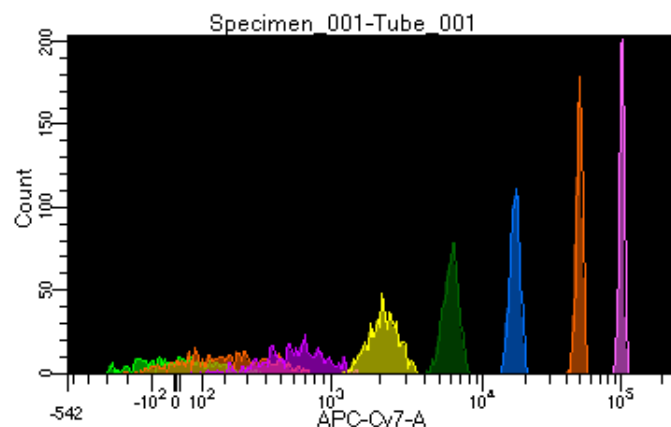

BD FACSDiva 8.0.1

Tube: Tube_001

Population	#Events	%Parent	%Total
All Events	5,000	####	100.0
P1	4,433	88.7	88.7
P2	401	9.0	8.0
P3	579	13.1	11.6
P4	543	12.2	10.9
P5	613	13.8	12.3
P6	599	13.5	12.0
P7	587	13.2	11.7
P8	571	12.9	11.4
P9	526	11.9	10.5