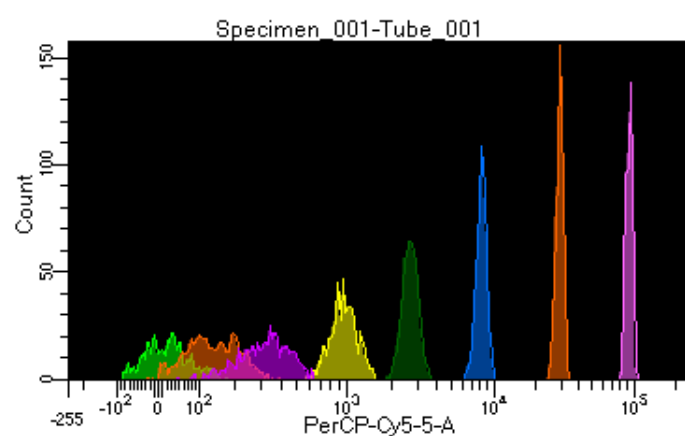

BD FACSDiva 8.0.1

Tube: Tube_001

Population	#Events	%Parent	%Total
All Events	5,000	####	100.0
P1	4,238	84.8	84.8
P2	435	10.3	8.7
P3	603	14.2	12.1
P4	525	12.4	10.5
P5	543	12.8	10.9
P6	556	13.1	11.1
P7	519	12.2	10.4
P8	556	13.1	11.1
P9	487	11.5	9.7