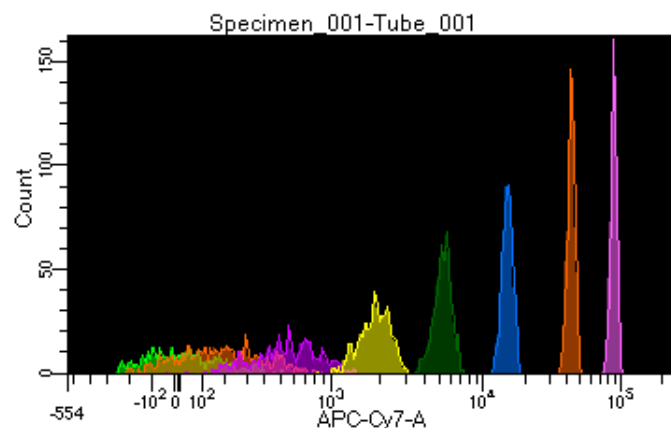

BD FACSDiva 8.0.1

Tube: Tube_001

Population	#Events	%Parent	%Total
All Events	5,000	####	100.0
P1	4,238	84.8	84.8
P2	435	10.3	8.7
P3	603	14.2	12.1
P4	525	12.4	10.5
P5	543	12.8	10.9
P6	556	13.1	11.1
P7	519	12.2	10.4
P8	556	13.1	11.1
P9	487	11.5	9.7