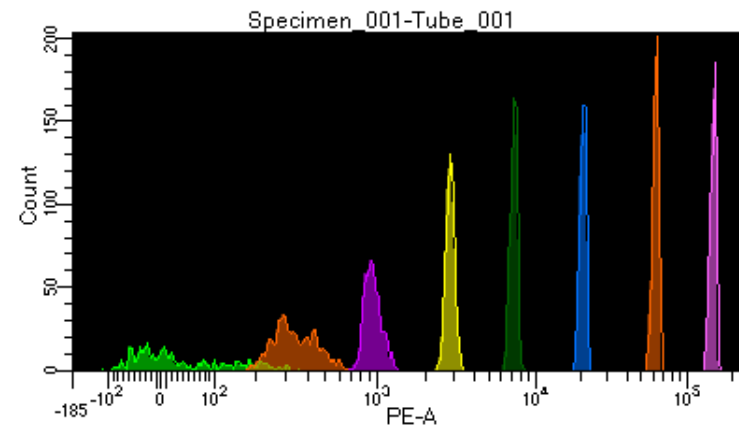

BD FACSDiva 8.0.1

Tube: Tube_001

Population	#Events	%Parent	%Total
All Events	5,000	####	100.0
P1	4,238	84.8	84.8
P2	435	10.3	8.7
P3	603	14.2	12.1
P4	525	12.4	10.5
P5	543	12.8	10.9
P6	556	13.1	11.1
P7	519	12.2	10.4
P8	556	13.1	11.1
P9	487	11.5	9.7