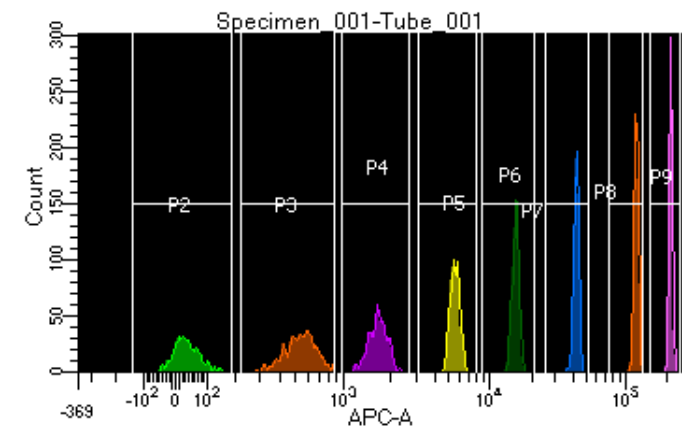

BD FACSDiva 8.0.1

Tube: Tube_001

Population	#Events	%Parent	%Total
All Events	5,000	####	100.0
P1	4,238	84.8	84.8
P2	435	10.3	8.7
P3	603	14.2	12.1
P4	525	12.4	10.5
P5	543	12.8	10.9
P6	556	13.1	11.1
P7	519	12.2	10.4
P8	556	13.1	11.1
P9	487	11.5	9.7