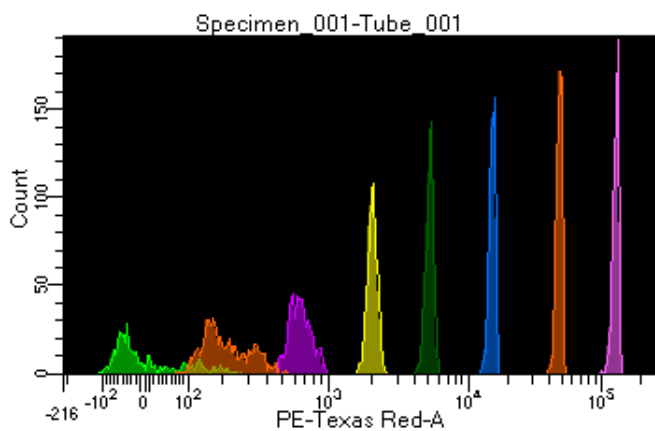

BD FACSDiva 8.0.1

Tube: Tube_001

Population	#Events	%Parent	%Total
All Events	5,000	####	100.0
P1	4,238	84.8	84.8
P2	435	10.3	8.7
P3	603	14.2	12.1
P4	525	12.4	10.5
P5	543	12.8	10.9
P6	556	13.1	11.1
P7	519	12.2	10.4
P8	556	13.1	11.1
P9	487	11.5	9.7