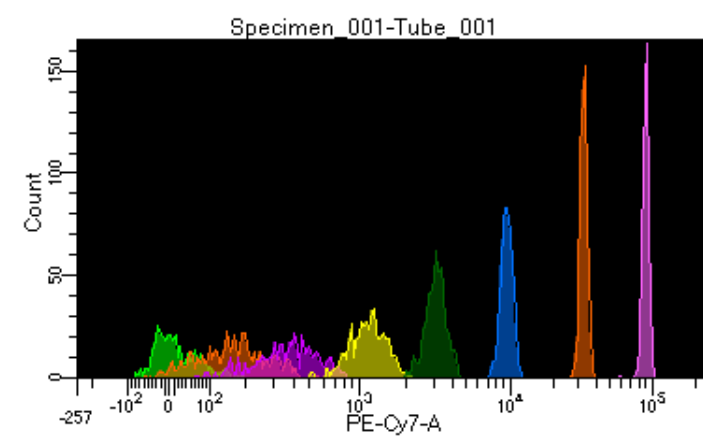

BD FACSDiva 8.0.1

Tube: Tube_001

Population	#Events	%Parent	%Total
All Events	5,000	####	100.0
P1	4,238	84.8	84.8
P2	435	10.3	8.7
P3	603	14.2	12.1
P4	525	12.4	10.5
P5	543	12.8	10.9
P6	556	13.1	11.1
P7	519	12.2	10.4
P8	556	13.1	11.1
P9	487	11.5	9.7