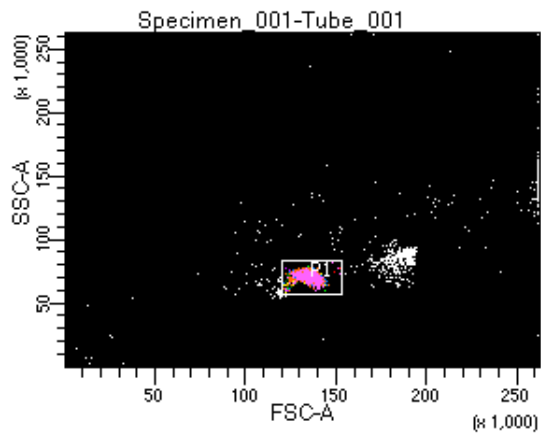

BD FACSDiva 8.0.1

Tube: Tube_001

Population	#Events	%Parent	%Total
All Events	5,000	####	100.0
P1	4,238	84.8	84.8
P2	435	10.3	8.7
P3	603	14.2	12.1
P4	525	12.4	10.5
P5	543	12.8	10.9
P6	556	13.1	11.1
P7	519	12.2	10.4
P8	556	13.1	11.1
P9	487	11.5	9.7