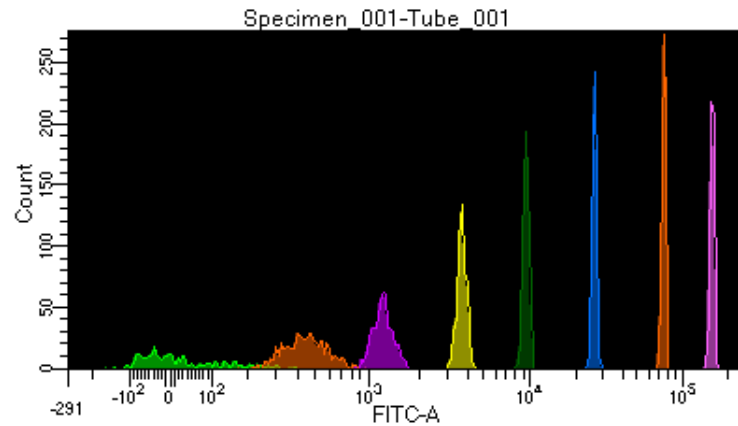

BD FACSDiva 8.0.1

Tube: Tube_001

Population	#Events	%Parent	%Total
All Events	5,000	####	100.0
P1	4,238	84.8	84.8
P2	435	10.3	8.7
P3	603	14.2	12.1
P4	525	12.4	10.5
P5	543	12.8	10.9
P6	556	13.1	11.1
P7	519	12.2	10.4
P8	556	13.1	11.1
P9	487	11.5	9.7