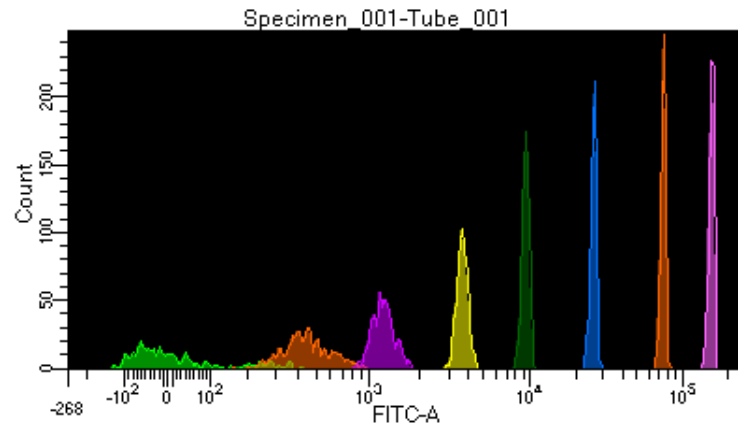

BD FACSDiva 8.0.1

Tube: Tube_001

Population	#Events	%Parent	%Total
All Events	5,004	####	100.0
P1	4,532	90.6	90.6
P2	522	11.5	10.4
P3	592	13.1	11.8
P4	552	12.2	11.0
P5	540	11.9	10.8
P6	594	13.1	11.9
P7	558	12.3	11.2
P8	559	12.3	11.2
P9	578	12.8	11.6