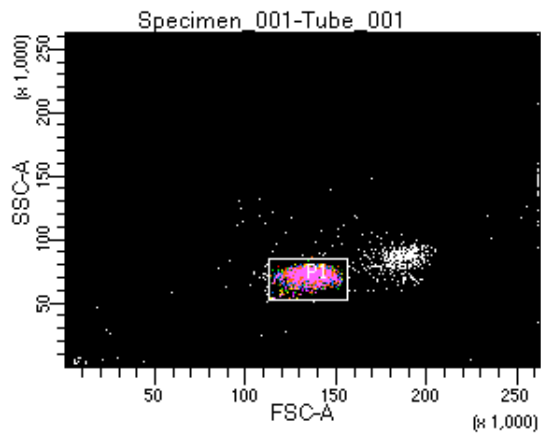

BD FACSDiva 8.0.1

Tube: Tube_001

Population	#Events	%Parent	%Total
All Events	5,004	####	100.0
P1	4,532	90.6	90.6
P2	522	11.5	10.4
P3	592	13.1	11.8
P4	552	12.2	11.0
P5	540	11.9	10.8
P6	594	13.1	11.9
P7	558	12.3	11.2
P8	559	12.3	11.2
P9	578	12.8	11.6