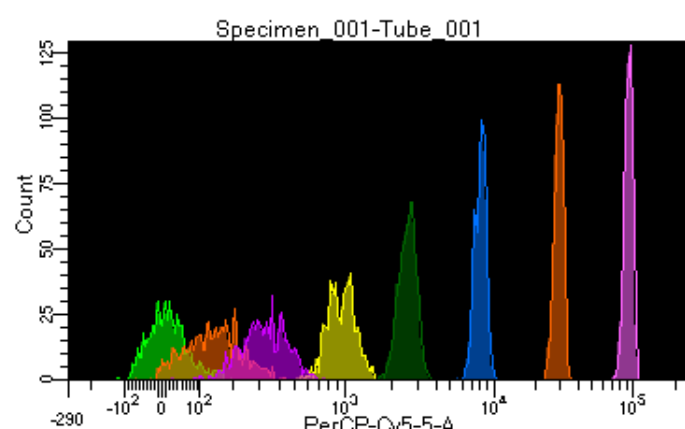

BD FACSDiva 8.0.1

Tube: Tube_001

Population	#Events	%Parent	%Total
All Events	5,004	####	100.0
P1	4,532	90.6	90.6
P2	522	11.5	10.4
P3	592	13.1	11.8
P4	552	12.2	11.0
P5	540	11.9	10.8
P6	594	13.1	11.9
P7	558	12.3	11.2
P8	559	12.3	11.2
P9	578	12.8	11.6