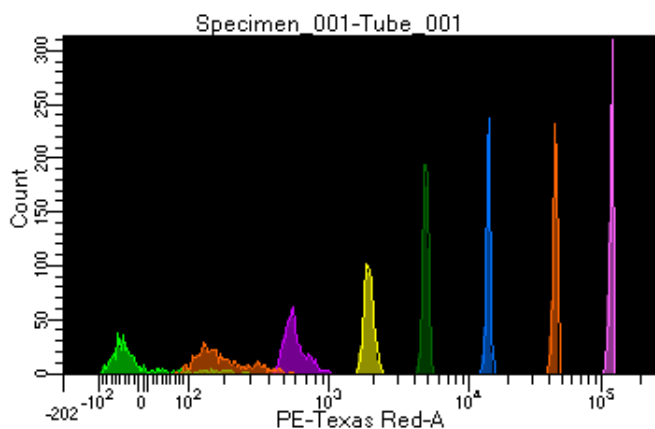

BD FACSDiva 8.0.1

Tube: Tube_001

Population	#Events	%Parent	%Total
All Events	5,004	####	100.0
P1	4,532	90.6	90.6
P2	522	11.5	10.4
P3	592	13.1	11.8
P4	552	12.2	11.0
P5	540	11.9	10.8
P6	594	13.1	11.9
P7	558	12.3	11.2
P8	559	12.3	11.2
P9	578	12.8	11.6