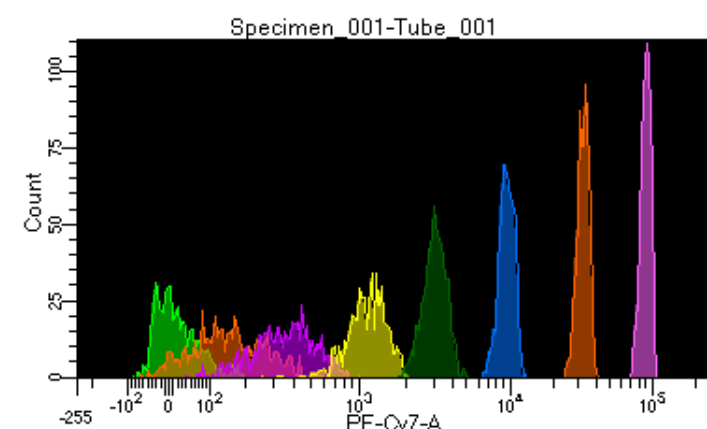

BD FACSDiva 8.0.1

Tube: Tube_001

Population	#Events	%Parent	%Total
All Events	5,004	####	100.0
P1	4,532	90.6	90.6
P2	522	11.5	10.4
P3	592	13.1	11.8
P4	552	12.2	11.0
P5	540	11.9	10.8
P6	594	13.1	11.9
P7	558	12.3	11.2
P8	559	12.3	11.2
P9	578	12.8	11.6