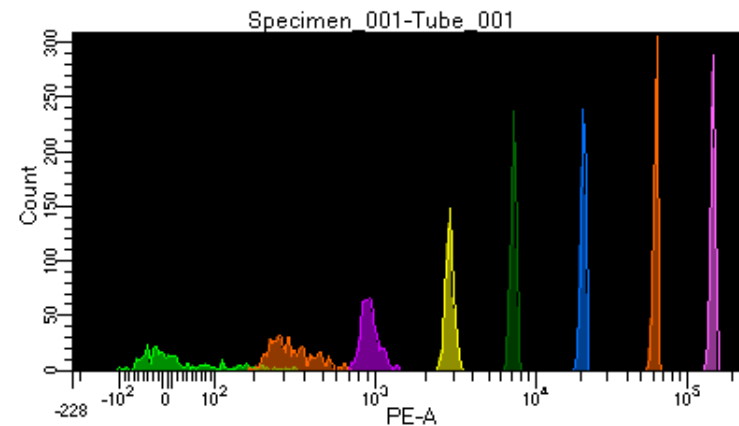

BD FACSDiva 8.0.1

Tube: Tube_001

Population	#Events	%Parent	%Total
All Events	5,004	####	100.0
P1	4,532	90.6	90.6
P2	522	11.5	10.4
P3	592	13.1	11.8
P4	552	12.2	11.0
P5	540	11.9	10.8
P6	594	13.1	11.9
P7	558	12.3	11.2
P8	559	12.3	11.2
P9	578	12.8	11.6