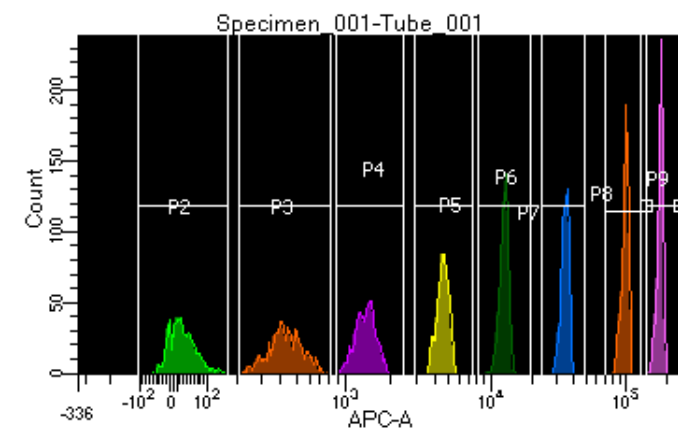

BD FACSDiva 8.0.1

Tube: Tube_001

Population	#Events	%Parent	%Total
All Events	5,004	####	100.0
P1	4,532	90.6	90.6
P2	522	11.5	10.4
P3	592	13.1	11.8
P4	552	12.2	11.0
P5	540	11.9	10.8
P6	594	13.1	11.9
P7	558	12.3	11.2
P8	559	12.3	11.2
P9	578	12.8	11.6