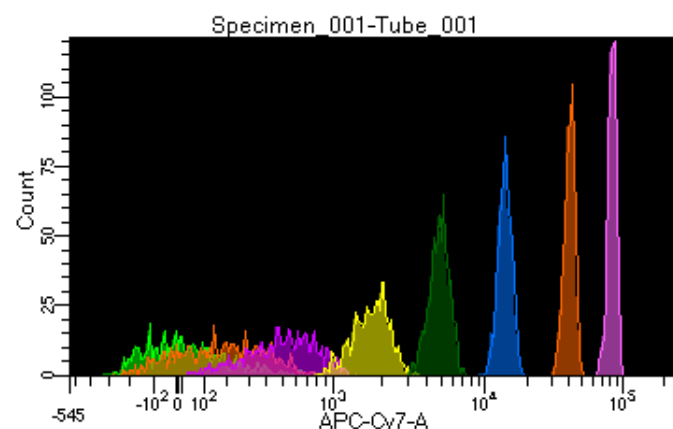

BD FACSDiva 8.0.1

Tube: Tube_001

Population	#Events	%Parent	%Total
All Events	5,004	####	100.0
P1	4,532	90.6	90.6
P2	522	11.5	10.4
P3	592	13.1	11.8
P4	552	12.2	11.0
P5	540	11.9	10.8
P6	594	13.1	11.9
P7	558	12.3	11.2
P8	559	12.3	11.2
P9	578	12.8	11.6