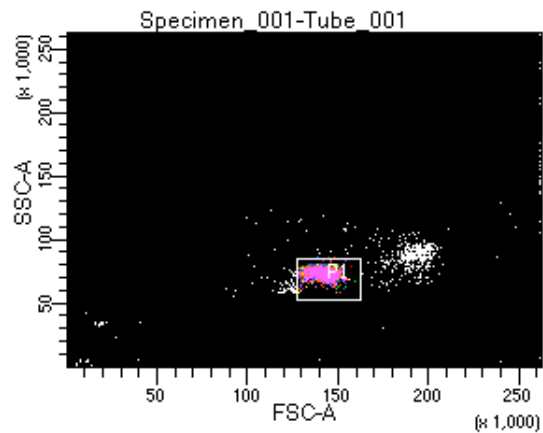

BD FACSDiva 8.0.1

Tube: Tube_001

Population	#Events	%Parent	%Total
All Events	5,000	####	100.0
P1	4,480	89.6	89.6
P2	481	10.7	9.6
P3	569	12.7	11.4
P4	569	12.7	11.4
P5	535	11.9	10.7
P6	529	11.8	10.6
P7	581	13.0	11.6
P8	609	13.6	12.2
P9	593	13.2	11.9