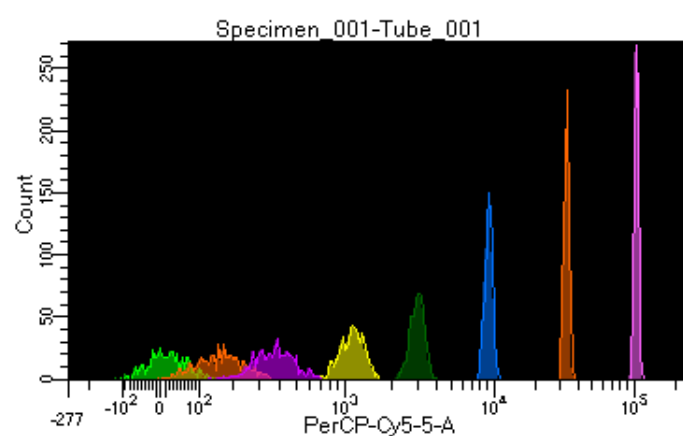

BD FACSDiva 8.0.1

Tube: Tube_001

Population	#Events	%Parent	%Total
All Events	5,000	####	100.0
P1	4,480	89.6	89.6
P2	481	10.7	9.6
P3	569	12.7	11.4
P4	569	12.7	11.4
P5	535	11.9	10.7
P6	529	11.8	10.6
P7	581	13.0	11.6
P8	609	13.6	12.2
P9	593	13.2	11.9