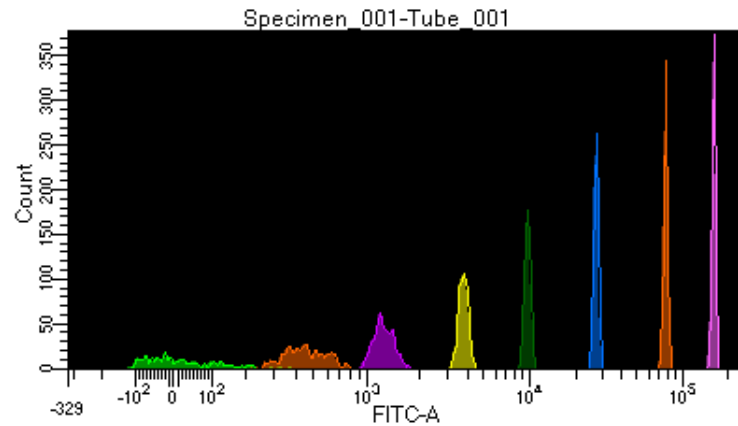

BD FACSDiva 8.0.1

Tube: Tube_001

Population	#Events	%Parent	%Total
All Events	5,000	####	100.0
P1	4,480	89.6	89.6
P2	481	10.7	9.6
P3	569	12.7	11.4
P4	569	12.7	11.4
P5	535	11.9	10.7
P6	529	11.8	10.6
P7	581	13.0	11.6
P8	609	13.6	12.2
P9	593	13.2	11.9