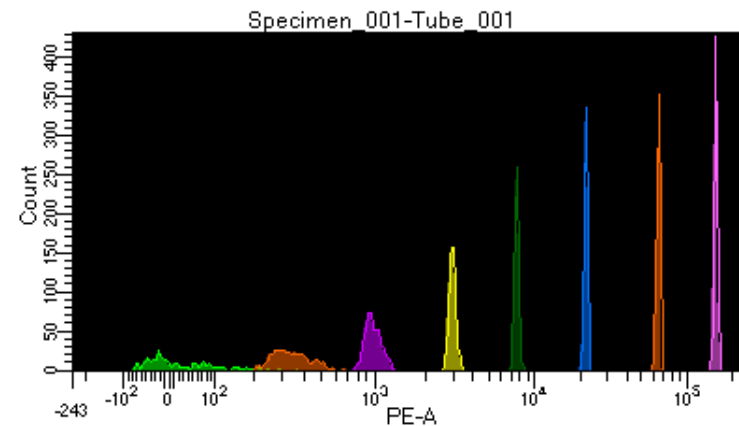

BD FACSDiva 8.0.1

Tube: Tube_001

Population	#Events	%Parent	%Total
All Events	5,000	####	100.0
P1	4,480	89.6	89.6
P2	481	10.7	9.6
P3	569	12.7	11.4
P4	569	12.7	11.4
P5	535	11.9	10.7
P6	529	11.8	10.6
P7	581	13.0	11.6
P8	609	13.6	12.2
P9	593	13.2	11.9