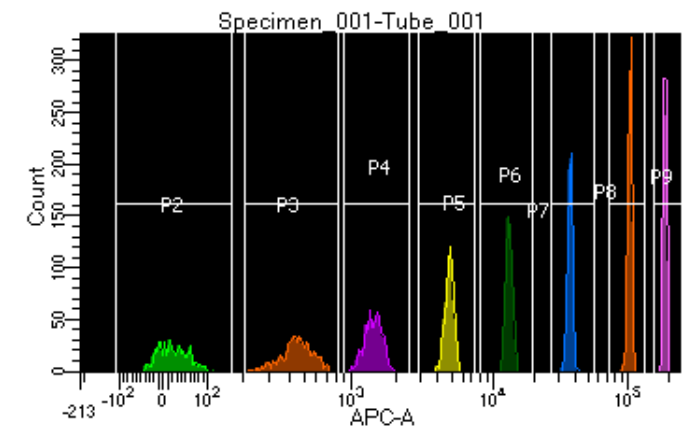

BD FACSDiva 8.0.1

Tube: Tube_001

Population	#Events	%Parent	%Total
All Events	5,000	####	100.0
P1	4,480	89.6	89.6
P2	481	10.7	9.6
P3	569	12.7	11.4
P4	569	12.7	11.4
P5	535	11.9	10.7
P6	529	11.8	10.6
P7	581	13.0	11.6
P8	609	13.6	12.2
P9	593	13.2	11.9