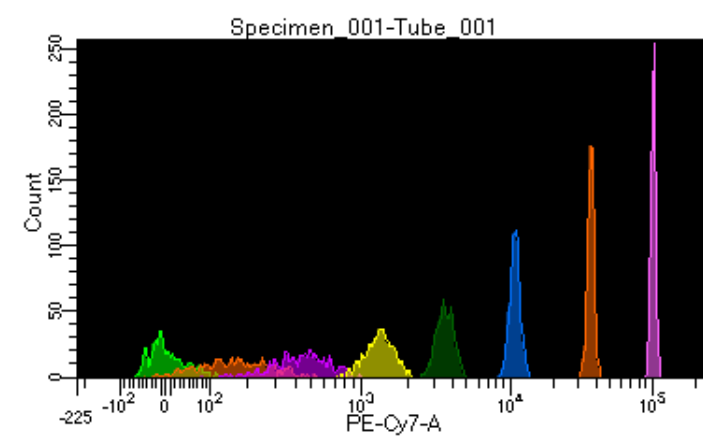

BD FACSDiva 8.0.1

Tube: Tube_001

Population	#Events	%Parent	%Total
All Events	5,000	####	100.0
P1	4,480	89.6	89.6
P2	481	10.7	9.6
P3	569	12.7	11.4
P4	569	12.7	11.4
P5	535	11.9	10.7
P6	529	11.8	10.6
P7	581	13.0	11.6
P8	609	13.6	12.2
P9	593	13.2	11.9