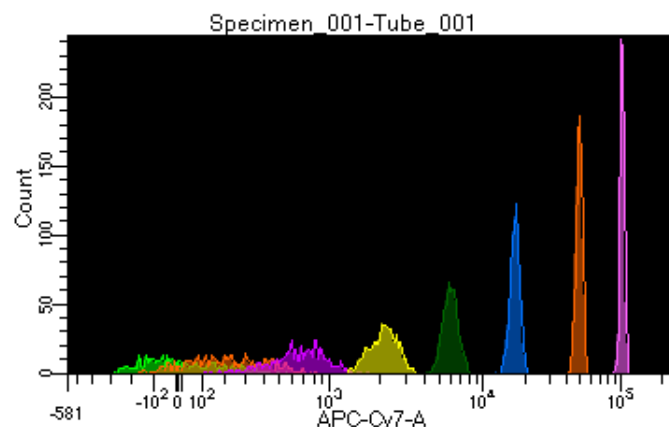

BD FACSDiva 8.0.1

Tube: Tube_001

Population	#Events	%Parent	%Total
All Events	5,000	####	100.0
P1	4,480	89.6	89.6
P2	481	10.7	9.6
P3	569	12.7	11.4
P4	569	12.7	11.4
P5	535	11.9	10.7
P6	529	11.8	10.6
P7	581	13.0	11.6
P8	609	13.6	12.2
P9	593	13.2	11.9