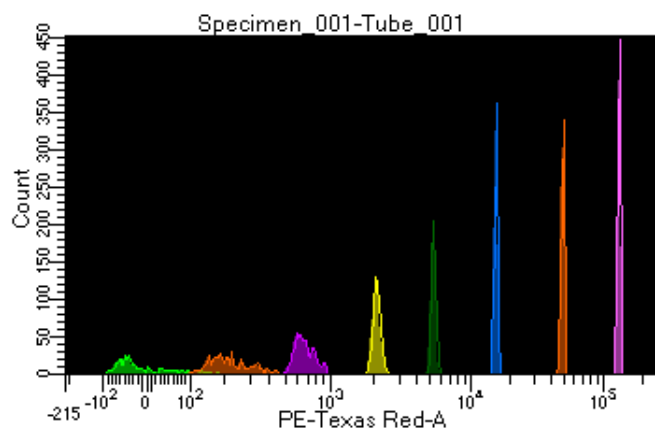

BD FACSDiva 8.0.1

Tube: Tube_001

Population	#Events	%Parent	%Total
All Events	5,000	####	100.0
P1	4,480	89.6	89.6
P2	481	10.7	9.6
P3	569	12.7	11.4
P4	569	12.7	11.4
P5	535	11.9	10.7
P6	529	11.8	10.6
P7	581	13.0	11.6
P8	609	13.6	12.2
P9	593	13.2	11.9