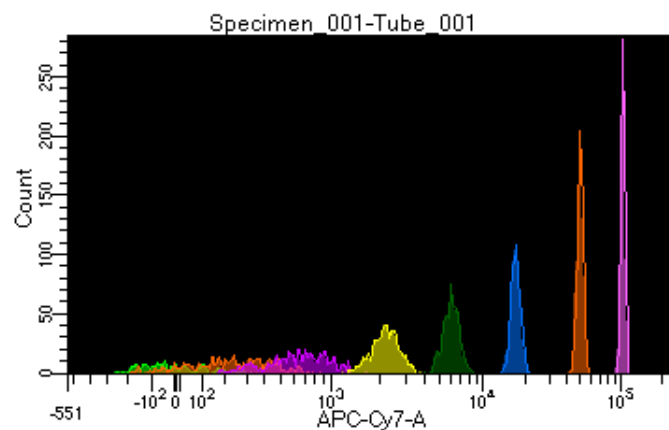

BD FACSDiva 8.0.1

Tube: Tube_001

| Population | #Events | %Parent | %Total |
|------------|---------|---------|--------|
| All Events | 5,000 | #### | 100.0 |
| P1 | 4,432 | 88.6 | 88.6 |
| P2 | 334 | 7.5 | 6.7 |
| P3 | 610 | 13.8 | 12.2 |
| P4 | 609 | 13.7 | 12.2 |
| P5 | 588 | 13.3 | 11.8 |
| P6 | 553 | 12.5 | 11.1 |
| P7 | 529 | 11.9 | 10.6 |
| P8 | 607 | 13.7 | 12.1 |
| P9 | 593 | 13.4 | 11.9 |