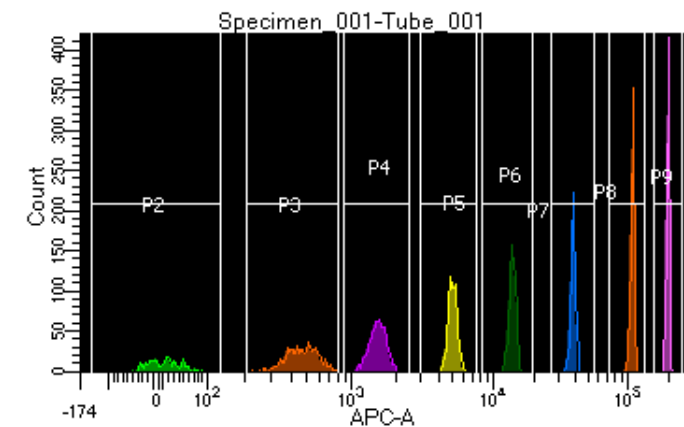

BD FACSDiva 8.0.1

Tube: Tube_001

| Population | #Events | %Parent | %Total |
|------------|---------|---------|--------|
| All Events | 5,000 | #### | 100.0 |
| P1 | 4,432 | 88.6 | 88.6 |
| P2 | 334 | 7.5 | 6.7 |
| P3 | 610 | 13.8 | 12.2 |
| P4 | 609 | 13.7 | 12.2 |
| P5 | 588 | 13.3 | 11.8 |
| P6 | 553 | 12.5 | 11.1 |
| P7 | 529 | 11.9 | 10.6 |
| P8 | 607 | 13.7 | 12.1 |
| P9 | 593 | 13.4 | 11.9 |