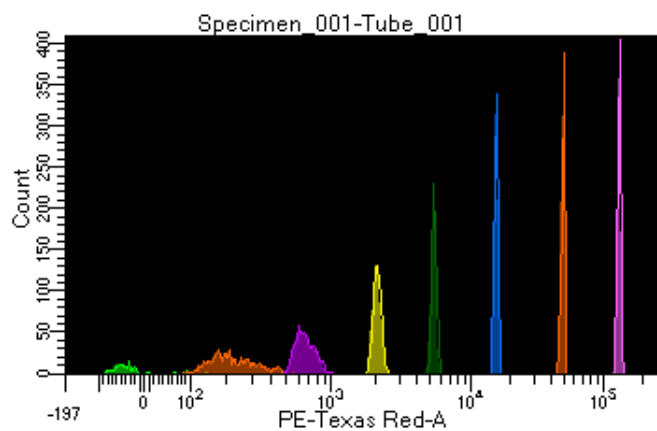

BD FACSDiva 8.0.1

Tube: Tube_001

Population	#Events	%Parent	%Total
All Events	5,000	####	100.0
P1	4,494	89.9	89.9
P2	229	5.1	4.6
P3	636	14.2	12.7
P4	594	13.2	11.9
P5	606	13.5	12.1
P6	592	13.2	11.8
P7	626	13.9	12.5
P8	620	13.8	12.4
P9	584	13.0	11.7