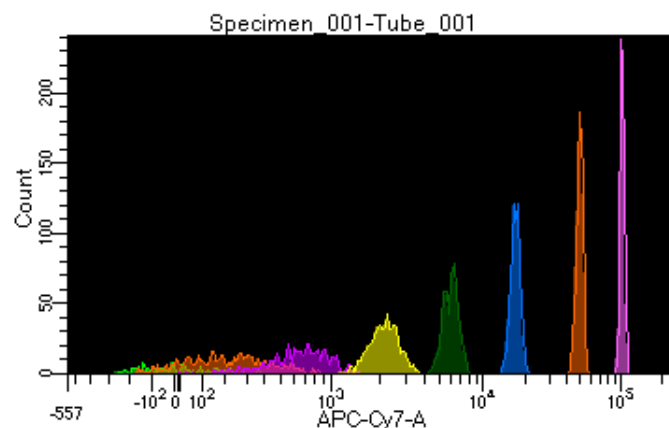

BD FACSDiva 8.0.1

Tube: Tube_001

Population	#Events	%Parent	%Total
All Events	5,000	####	100.0
P1	4,494	89.9	89.9
P2	229	5.1	4.6
P3	636	14.2	12.7
P4	594	13.2	11.9
P5	606	13.5	12.1
P6	592	13.2	11.8
P7	626	13.9	12.5
P8	620	13.8	12.4
P9	584	13.0	11.7