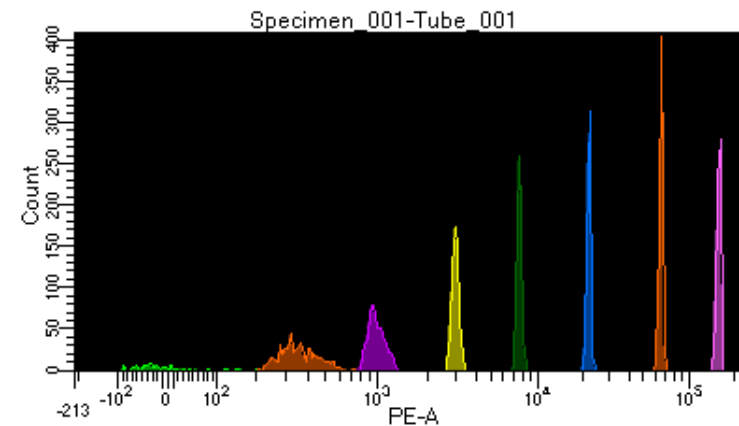

BD FACSDiva 8.0.1

Tube: Tube_001

Population	#Events	%Parent	%Total
All Events	5,000	####	100.0
P1	4,494	89.9	89.9
P2	229	5.1	4.6
P3	636	14.2	12.7
P4	594	13.2	11.9
P5	606	13.5	12.1
P6	592	13.2	11.8
P7	626	13.9	12.5
P8	620	13.8	12.4
P9	584	13.0	11.7