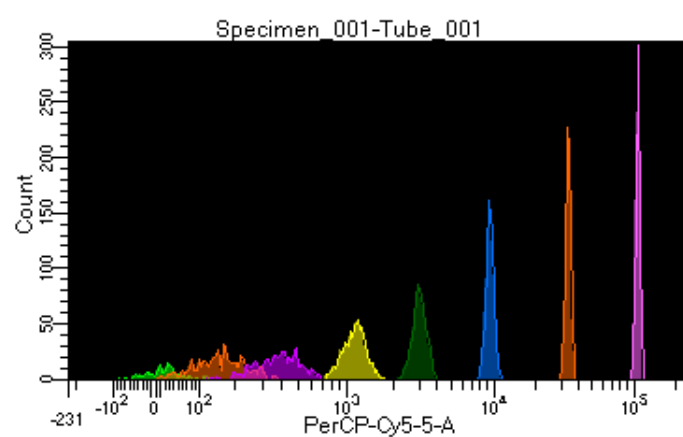

BD FACSDiva 8.0.1

Tube: Tube_001

Population	#Events	%Parent	%Total
All Events	5,000	####	100.0
P1	4,494	89.9	89.9
P2	229	5.1	4.6
P3	636	14.2	12.7
P4	594	13.2	11.9
P5	606	13.5	12.1
P6	592	13.2	11.8
P7	626	13.9	12.5
P8	620	13.8	12.4
P9	584	13.0	11.7