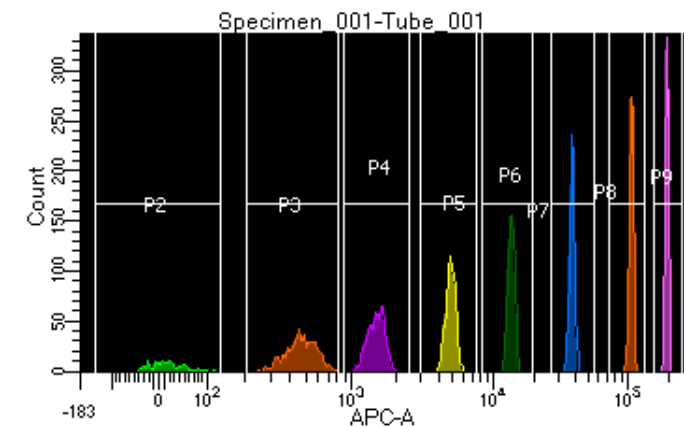

BD FACSDiva 8.0.1

Tube: Tube_001

Population	#Events	%Parent	%Total
All Events	5,000	####	100.0
P1	4,494	89.9	89.9
P2	229	5.1	4.6
P3	636	14.2	12.7
P4	594	13.2	11.9
P5	606	13.5	12.1
P6	592	13.2	11.8
P7	626	13.9	12.5
P8	620	13.8	12.4
P9	584	13.0	11.7