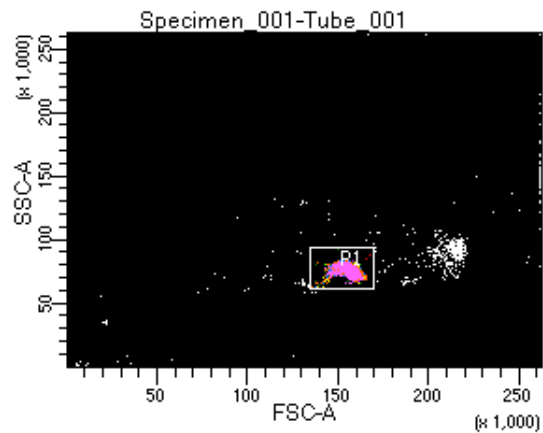

BD FACSDiva 8.0.1

Tube: Tube_001

Population	#Events	%Parent	%Total
All Events	5,000	####	100.0
P1	4,494	89.9	89.9
P2	229	5.1	4.6
P3	636	14.2	12.7
P4	594	13.2	11.9
P5	606	13.5	12.1
P6	592	13.2	11.8
P7	626	13.9	12.5
P8	620	13.8	12.4
P9	584	13.0	11.7