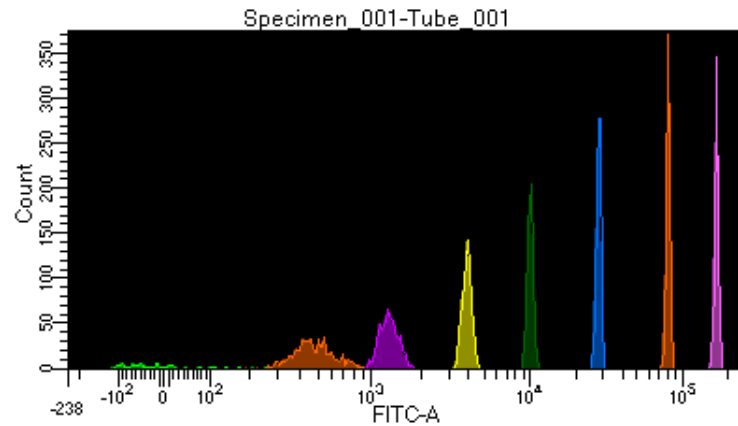

BD FACSDiva 8.0.1

Tube: Tube_001

Population	#Events	%Parent	%Total
All Events	5,000	####	100.0
P1	4,494	89.9	89.9
P2	229	5.1	4.6
P3	636	14.2	12.7
P4	594	13.2	11.9
P5	606	13.5	12.1
P6	592	13.2	11.8
P7	626	13.9	12.5
P8	620	13.8	12.4
P9	584	13.0	11.7