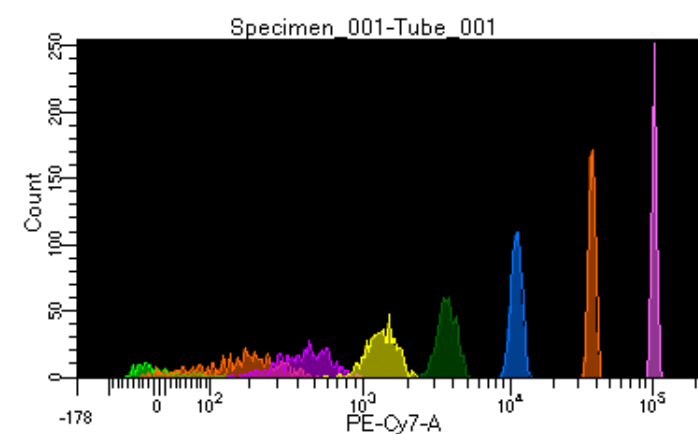

BD FACSDiva 8.0.1

Tube: Tube_001

Population	#Events	%Parent	%Total
All Events	5,000	####	100.0
P1	4,494	89.9	89.9
P2	229	5.1	4.6
P3	636	14.2	12.7
P4	594	13.2	11.9
P5	606	13.5	12.1
P6	592	13.2	11.8
P7	626	13.9	12.5
P8	620	13.8	12.4
P9	584	13.0	11.7