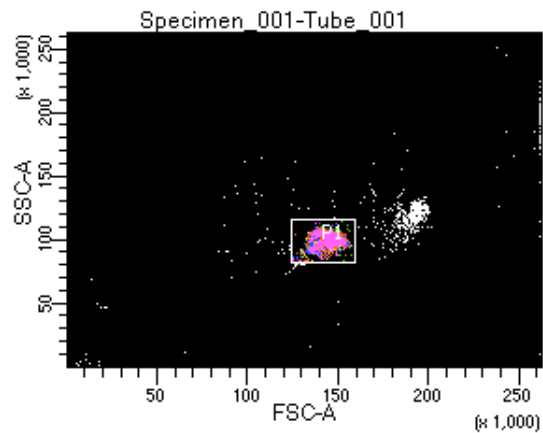

BD FACSDiva 8.0.1

Tube: Tube_001

Population	#Events	%Parent	%Total
All Events	5,000	####	100.0
P1	4,467	89.3	89.3
P2	520	11.6	10.4
P3	564	12.6	11.3
P4	562	12.6	11.2
P5	579	13.0	11.6
P6	536	12.0	10.7
P7	567	12.7	11.3
P8	590	13.2	11.8
P9	543	12.2	10.9