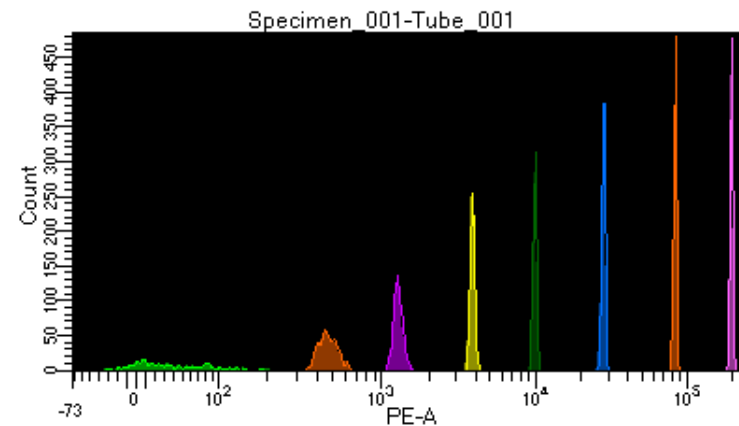

BD FACSDiva 8.0.1

Tube: Tube_001

Population	#Events	%Parent	%Total
All Events	5,000	####	100.0
P1	4,467	89.3	89.3
P2	520	11.6	10.4
P3	564	12.6	11.3
P4	562	12.6	11.2
P5	579	13.0	11.6
P6	536	12.0	10.7
P7	567	12.7	11.3
P8	590	13.2	11.8
P9	543	12.2	10.9