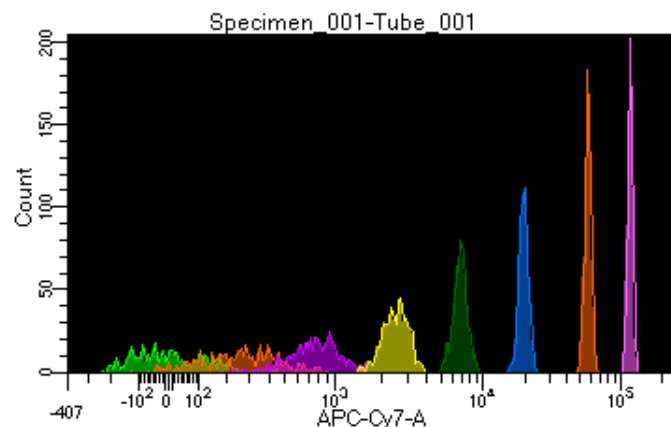

BD FACSDiva 8.0.1

Tube: Tube_001

Population	#Events	%Parent	%Total
All Events	5,000	####	100.0
P1	4,467	89.3	89.3
P2	520	11.6	10.4
P3	564	12.6	11.3
P4	562	12.6	11.2
P5	579	13.0	11.6
P6	536	12.0	10.7
P7	567	12.7	11.3
P8	590	13.2	11.8
P9	543	12.2	10.9