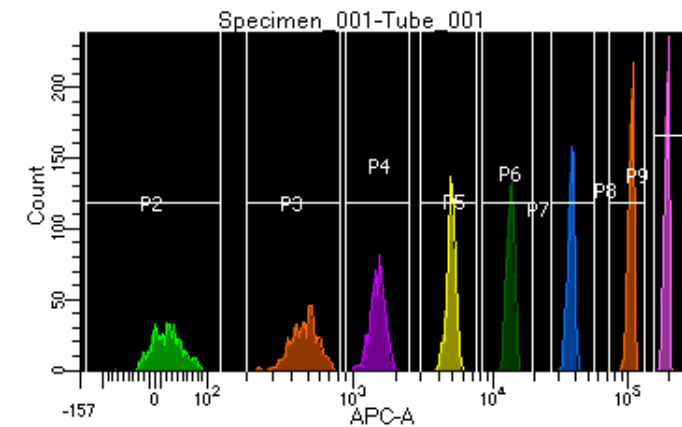

BD FACSDiva 8.0.1

Tube: Tube_001

Population	#Events	%Parent	%Total
All Events	5,000	####	100.0
P1	4,467	89.3	89.3
P2	520	11.6	10.4
P3	564	12.6	11.3
P4	562	12.6	11.2
P5	579	13.0	11.6
P6	536	12.0	10.7
P7	567	12.7	11.3
P8	590	13.2	11.8
P9	543	12.2	10.9