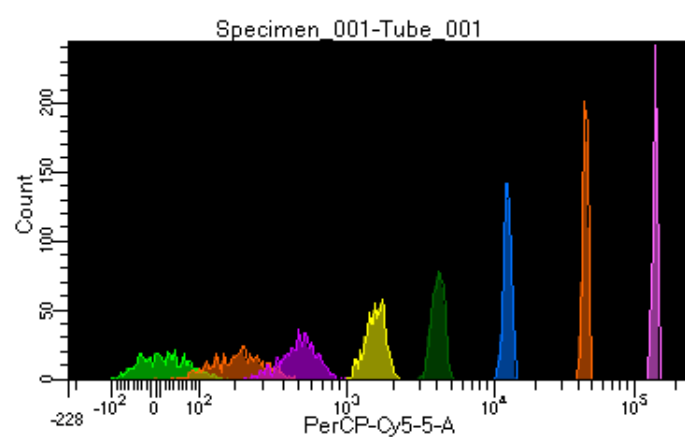

BD FACSDiva 8.0.1

Tube: Tube_001

Population	#Events	%Parent	%Total
All Events	5,000	####	100.0
P1	4,467	89.3	89.3
P2	520	11.6	10.4
P3	564	12.6	11.3
P4	562	12.6	11.2
P5	579	13.0	11.6
P6	536	12.0	10.7
P7	567	12.7	11.3
P8	590	13.2	11.8
P9	543	12.2	10.9