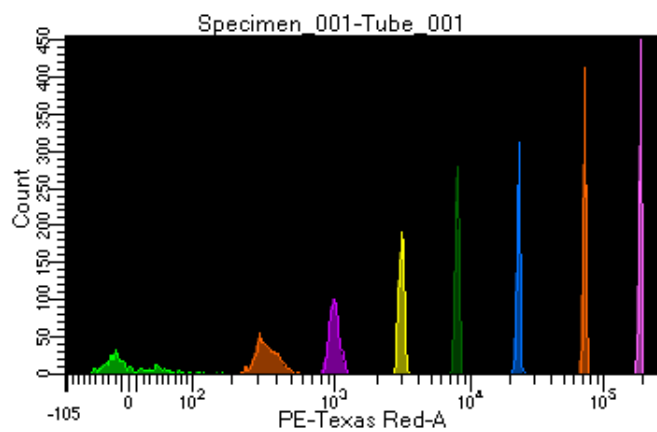

BD FACSDiva 8.0.1

Tube: Tube_001

Population	#Events	%Parent	%Total
All Events	5,000	####	100.0
P1	4,467	89.3	89.3
P2	520	11.6	10.4
P3	564	12.6	11.3
P4	562	12.6	11.2
P5	579	13.0	11.6
P6	536	12.0	10.7
P7	567	12.7	11.3
P8	590	13.2	11.8
P9	543	12.2	10.9