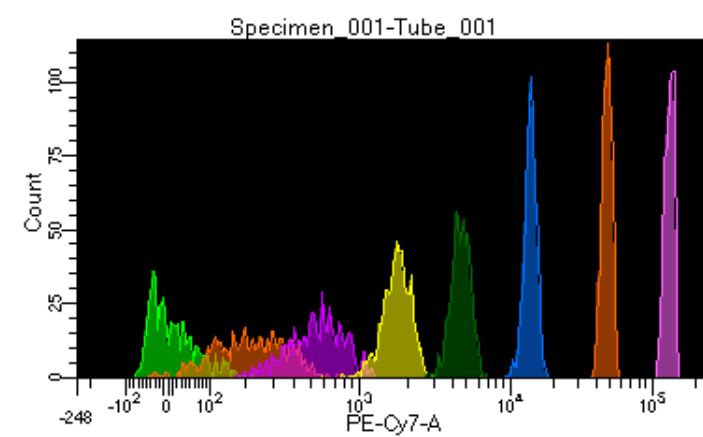

BD FACSDiva 8.0.1

Tube: Tube_001

Population	#Events	%Parent	%Total
All Events	5,000	####	100.0
P1	4,467	89.3	89.3
P2	520	11.6	10.4
P3	564	12.6	11.3
P4	562	12.6	11.2
P5	579	13.0	11.6
P6	536	12.0	10.7
P7	567	12.7	11.3
P8	590	13.2	11.8
P9	543	12.2	10.9