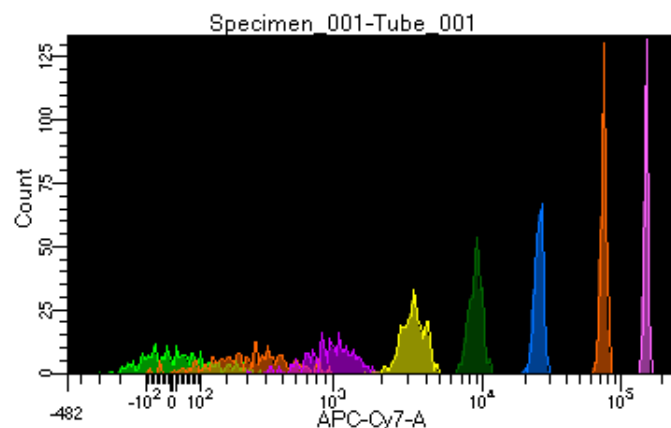

BD FACSDiva 8.0.1

Tube: Tube\_001

| Population | #Events | %Parent | %Total |
|------------|---------|---------|--------|
| All Events | 2,972   | ####    | 100.0  |
| P1         | 2,555   | 86.0    | 86.0   |
| P2         | 320     | 12.5    | 10.8   |
| P3         | 339     | 13.3    | 11.4   |
| P4         | 297     | 11.6    | 10.0   |
| P5         | 344     | 13.5    | 11.6   |
| P6         | 325     | 12.7    | 10.9   |
| P7         | 304     | 11.9    | 10.2   |
| P8         | 345     | 13.5    | 11.6   |
| P9         | 278     | 10.9    | 9.4    |