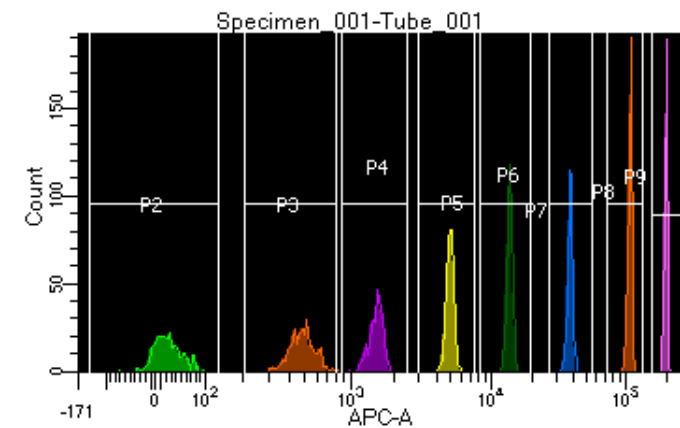

BD FACSDiva 8.0.1

Tube: Tube\_001

| Population | #Events | %Parent | %Total |
|------------|---------|---------|--------|
| All Events | 2,972   | ####    | 100.0  |
| P1         | 2,555   | 86.0    | 86.0   |
| P2         | 320     | 12.5    | 10.8   |
| P3         | 339     | 13.3    | 11.4   |
| P4         | 297     | 11.6    | 10.0   |
| P5         | 344     | 13.5    | 11.6   |
| P6         | 325     | 12.7    | 10.9   |
| P7         | 304     | 11.9    | 10.2   |
| P8         | 345     | 13.5    | 11.6   |
| P9         | 278     | 10.9    | 9.4    |