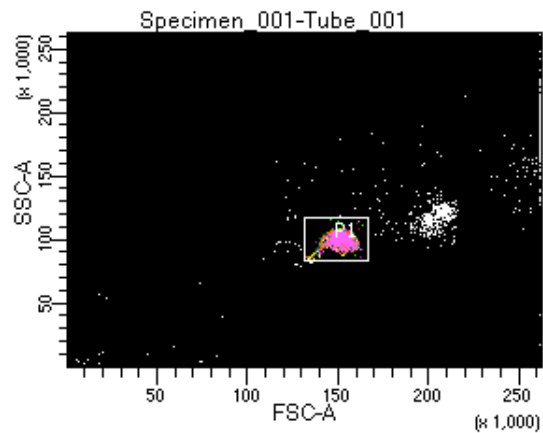

BD FACSDiva 8.0.1

Tube: Tube\_001

Population	#Events	%Parent	%Total
All Events	4,954	####	100.0
P1	4,109	82.9	82.9
P2	511	12.4	10.3
P3	568	13.8	11.5
P4	515	12.5	10.4
P5	560	13.6	11.3
P6	535	13.0	10.8
P7	460	11.2	9.3
P8	487	11.9	9.8
P9	465	11.3	9.4