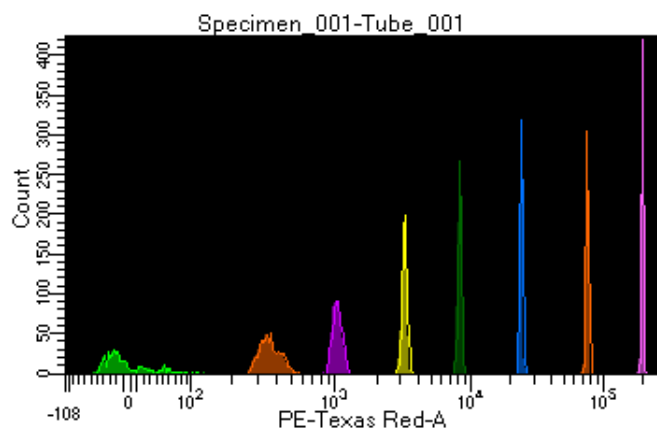

BD FACSDiva 8.0.1

Tube: Tube\_001

Population	#Events	%Parent	%Total
All Events	4,954	####	100.0
P1	4,109	82.9	82.9
P2	511	12.4	10.3
P3	568	13.8	11.5
P4	515	12.5	10.4
P5	560	13.6	11.3
P6	535	13.0	10.8
P7	460	11.2	9.3
P8	487	11.9	9.8
P9	465	11.3	9.4