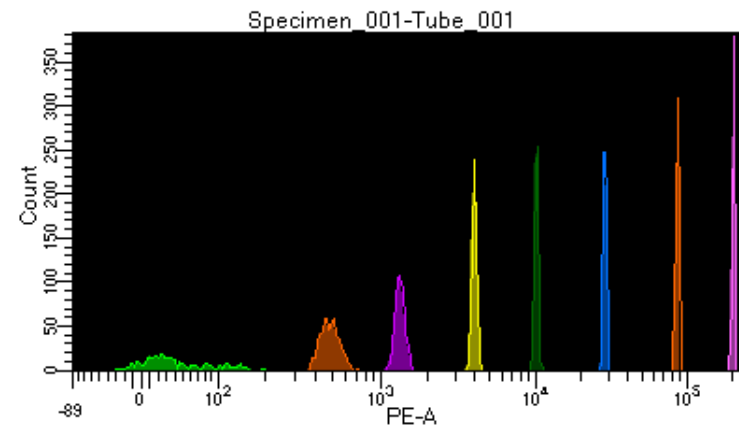

BD FACSDiva 8.0.1

Tube: Tube\_001

Population	#Events	%Parent	%Total
All Events	4,954	####	100.0
P1	4,109	82.9	82.9
P2	511	12.4	10.3
P3	568	13.8	11.5
P4	515	12.5	10.4
P5	560	13.6	11.3
P6	535	13.0	10.8
P7	460	11.2	9.3
P8	487	11.9	9.8
P9	465	11.3	9.4