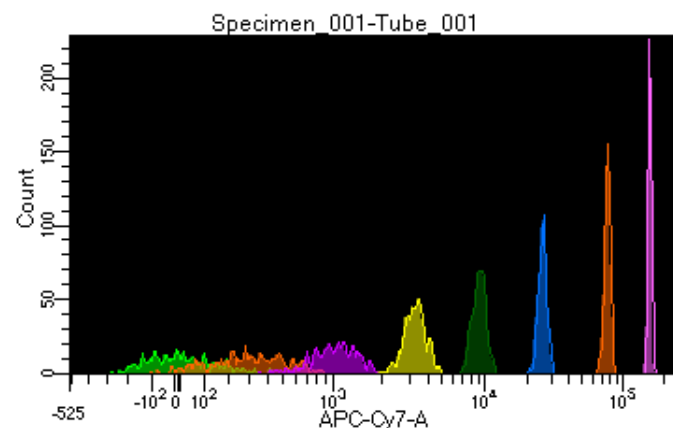

BD FACSDiva 8.0.1

Tube: Tube\_001

Population	#Events	%Parent	%Total
All Events	4,954	####	100.0
P1	4,109	82.9	82.9
P2	511	12.4	10.3
P3	568	13.8	11.5
P4	515	12.5	10.4
P5	560	13.6	11.3
P6	535	13.0	10.8
P7	460	11.2	9.3
P8	487	11.9	9.8
P9	465	11.3	9.4