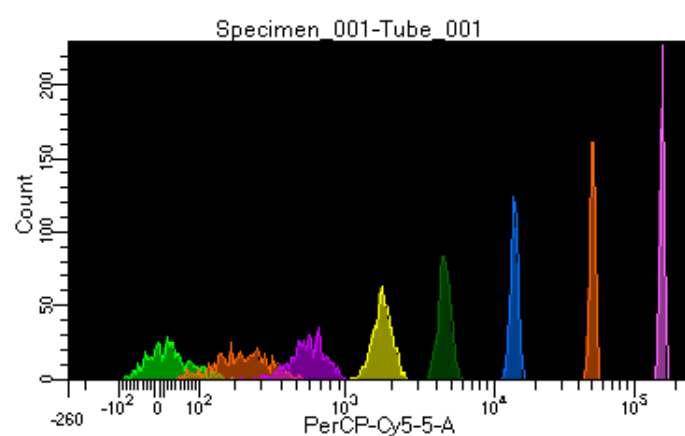

BD FACSDiva 8.0.1

Tube: Tube\_001

Population	#Events	%Parent	%Total
All Events	4,954	####	100.0
P1	4,109	82.9	82.9
P2	511	12.4	10.3
P3	568	13.8	11.5
P4	515	12.5	10.4
P5	560	13.6	11.3
P6	535	13.0	10.8
P7	460	11.2	9.3
P8	487	11.9	9.8
P9	465	11.3	9.4