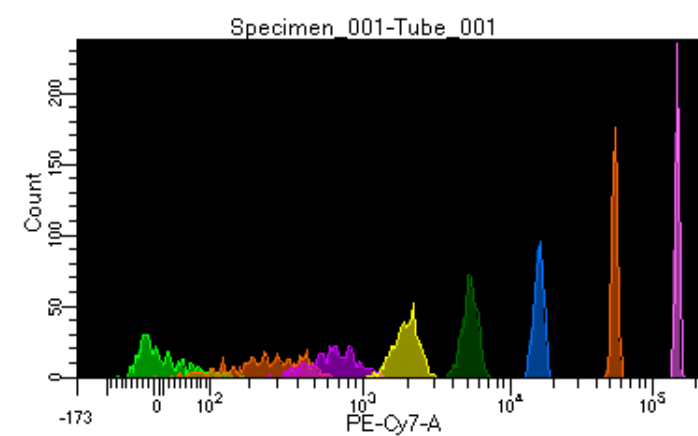

BD FACSDiva 8.0.1

Tube: Tube\_001

Population	#Events	%Parent	%Total
All Events	4,954	####	100.0
P1	4,109	82.9	82.9
P2	511	12.4	10.3
P3	568	13.8	11.5
P4	515	12.5	10.4
P5	560	13.6	11.3
P6	535	13.0	10.8
P7	460	11.2	9.3
P8	487	11.9	9.8
P9	465	11.3	9.4