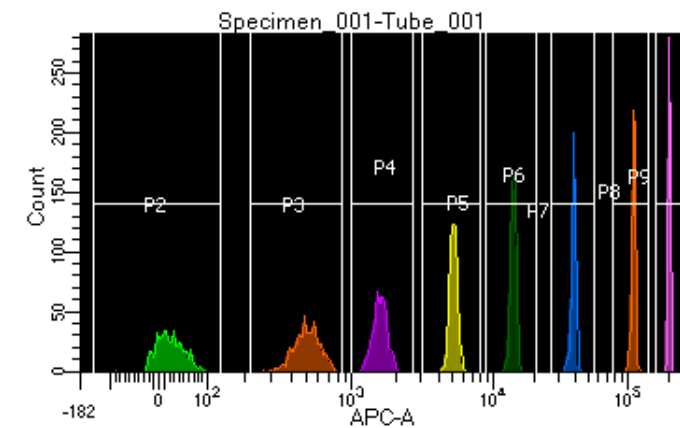

BD FACSDiva 8.0.1

Tube: Tube\_001

Population	#Events	%Parent	%Total
All Events	4,954	####	100.0
P1	4,109	82.9	82.9
P2	511	12.4	10.3
P3	568	13.8	11.5
P4	515	12.5	10.4
P5	560	13.6	11.3
P6	535	13.0	10.8
P7	460	11.2	9.3
P8	487	11.9	9.8
P9	465	11.3	9.4