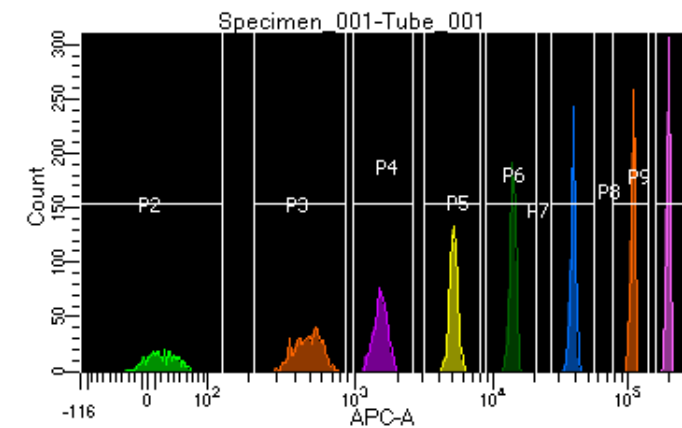

BD FACSDiva 8.0.1

Tube: Tube_001

| Population | #Events | %Parent | %Total |
|------------|---------|---------|--------|
| All Events | 5,000 | #### | 100.0 |
| P1 | 4,348 | 87.0 | 87.0 |
| P2 | 335 | 7.7 | 6.7 |
| P3 | 583 | 13.4 | 11.7 |
| P4 | 537 | 12.4 | 10.7 |
| P5 | 567 | 13.0 | 11.3 |
| P6 | 589 | 13.5 | 11.8 |
| P7 | 580 | 13.3 | 11.6 |
| P8 | 571 | 13.1 | 11.4 |
| P9 | 579 | 13.3 | 11.6 |