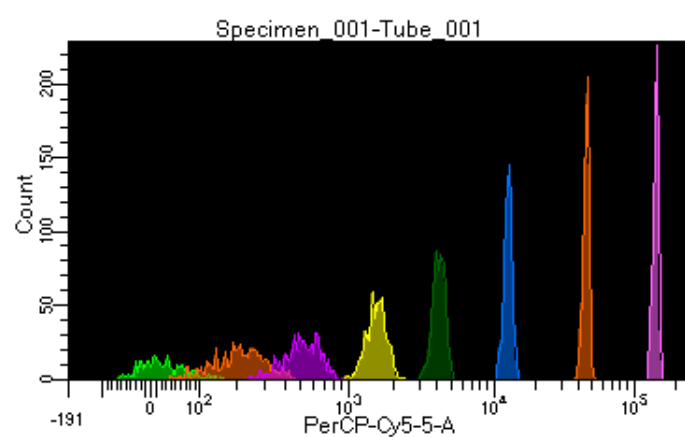

BD FACSDiva 8.0.1

Tube: Tube_001

| Population | #Events | %Parent | %Total |
|------------|---------|---------|--------|
| All Events | 5,000 | #### | 100.0 |
| P1 | 4,348 | 87.0 | 87.0 |
| P2 | 335 | 7.7 | 6.7 |
| P3 | 583 | 13.4 | 11.7 |
| P4 | 537 | 12.4 | 10.7 |
| P5 | 567 | 13.0 | 11.3 |
| P6 | 589 | 13.5 | 11.8 |
| P7 | 580 | 13.3 | 11.6 |
| P8 | 571 | 13.1 | 11.4 |
| P9 | 579 | 13.3 | 11.6 |