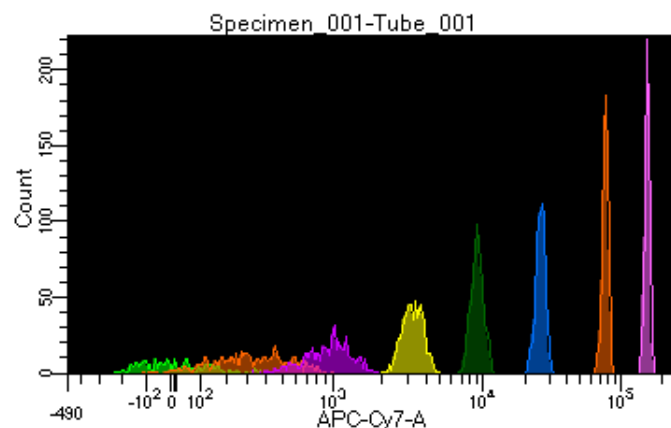

BD FACSDiva 8.0.1

Tube: Tube_001

| Population | #Events | %Parent | %Total |
|------------|---------|---------|--------|
| All Events | 5,000 | #### | 100.0 |
| P1 | 4,348 | 87.0 | 87.0 |
| P2 | 335 | 7.7 | 6.7 |
| P3 | 583 | 13.4 | 11.7 |
| P4 | 537 | 12.4 | 10.7 |
| P5 | 567 | 13.0 | 11.3 |
| P6 | 589 | 13.5 | 11.8 |
| P7 | 580 | 13.3 | 11.6 |
| P8 | 571 | 13.1 | 11.4 |
| P9 | 579 | 13.3 | 11.6 |