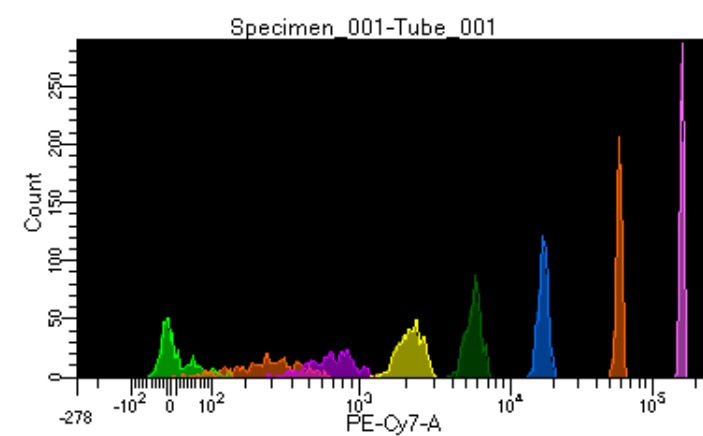

# BD FACSDiva 8.0.1

Tube: Tube\_001

Population	#Events	%Parent	%Total
All Events	5,000	####	100.0
P1	4,512	90.2	90.2
P2	543	12.0	10.9
P3	576	12.8	11.5
P4	519	11.5	10.4
P5	595	13.2	11.9
P6	574	12.7	11.5
P7	576	12.8	11.5
P8	572	12.7	11.4
P9	548	12.1	11.0