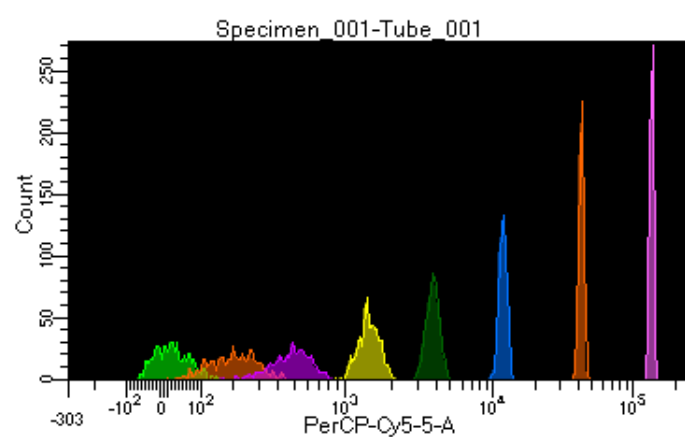

# BD FACSDiva 8.0.1

Tube: Tube\_001

Population	#Events	%Parent	%Total
All Events	5,000	####	100.0
P1	4,512	90.2	90.2
P2	543	12.0	10.9
P3	576	12.8	11.5
P4	519	11.5	10.4
P5	595	13.2	11.9
P6	574	12.7	11.5
P7	576	12.8	11.5
P8	572	12.7	11.4
P9	548	12.1	11.0