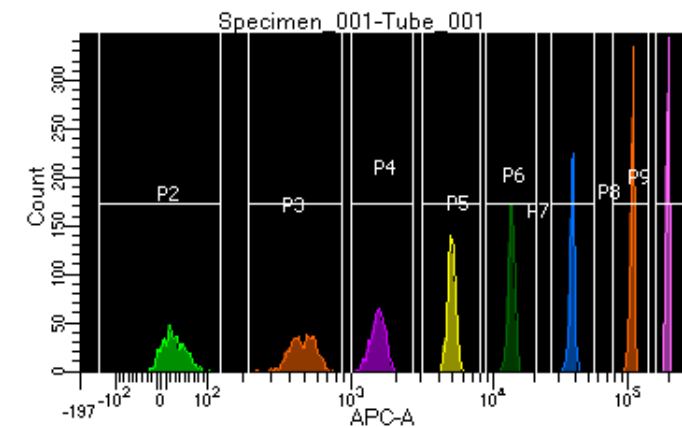

# BD FACSDiva 8.0.1

Tube: Tube\_001

Population	#Events	%Parent	%Total
All Events	5,000	####	100.0
P1	4,512	90.2	90.2
P2	543	12.0	10.9
P3	576	12.8	11.5
P4	519	11.5	10.4
P5	595	13.2	11.9
P6	574	12.7	11.5
P7	576	12.8	11.5
P8	572	12.7	11.4
P9	548	12.1	11.0