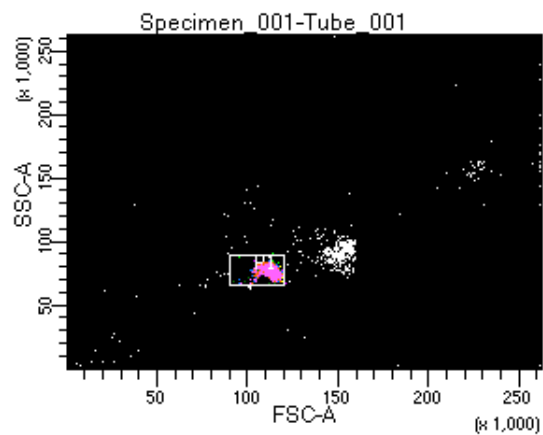

# BD FACSDiva 8.0.1

Tube: Tube\_001

Population	#Events	%Parent	%Total
All Events	5,000	####	100.0
P1	4,512	90.2	90.2
P2	543	12.0	10.9
P3	576	12.8	11.5
P4	519	11.5	10.4
P5	595	13.2	11.9
P6	574	12.7	11.5
P7	576	12.8	11.5
P8	572	12.7	11.4
P9	548	12.1	11.0