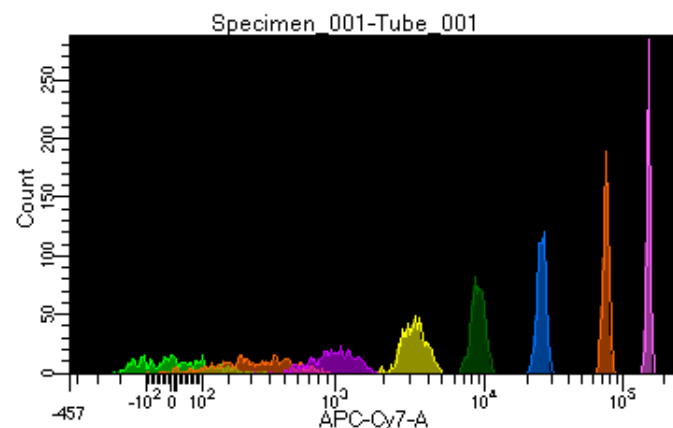

# BD FACSDiva 8.0.1

Tube: Tube\_001

Population	#Events	%Parent	%Total
All Events	5,000	####	100.0
P1	4,512	90.2	90.2
P2	543	12.0	10.9
P3	576	12.8	11.5
P4	519	11.5	10.4
P5	595	13.2	11.9
P6	574	12.7	11.5
P7	576	12.8	11.5
P8	572	12.7	11.4
P9	548	12.1	11.0