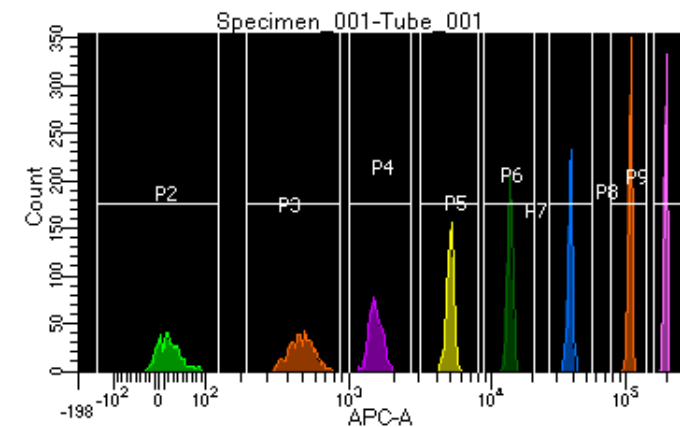

BD FACSDiva 8.0.1

Tube: Tube_001

Population	#Events	%Parent	%Total
All Events	5,000	####	100.0
P1	4,447	88.9	88.9
P2	465	10.5	9.3
P3	571	12.8	11.4
P4	549	12.3	11.0
P5	579	13.0	11.6
P6	559	12.6	11.2
P7	571	12.8	11.4
P8	611	13.7	12.2
P9	537	12.1	10.7