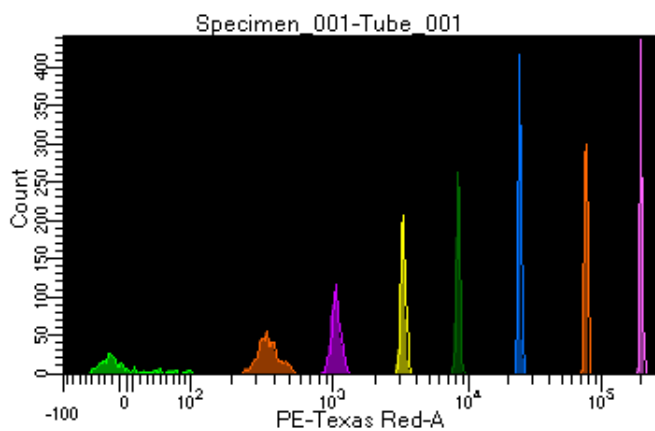

BD FACSDiva 8.0.1

Tube: Tube_001

Population	#Events	%Parent	%Total
All Events	5,000	####	100.0
P1	4,447	88.9	88.9
P2	465	10.5	9.3
P3	571	12.8	11.4
P4	549	12.3	11.0
P5	579	13.0	11.6
P6	559	12.6	11.2
P7	571	12.8	11.4
P8	611	13.7	12.2
P9	537	12.1	10.7