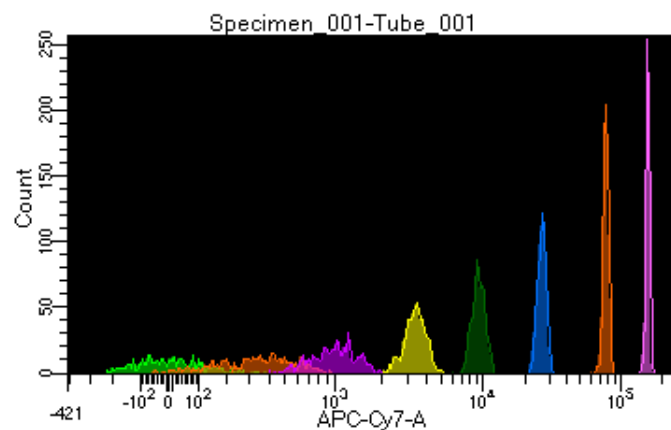

BD FACSDiva 8.0.1

Tube: Tube_001

Population	#Events	%Parent	%Total
All Events	5,000	####	100.0
P1	4,447	88.9	88.9
P2	465	10.5	9.3
P3	571	12.8	11.4
P4	549	12.3	11.0
P5	579	13.0	11.6
P6	559	12.6	11.2
P7	571	12.8	11.4
P8	611	13.7	12.2
P9	537	12.1	10.7