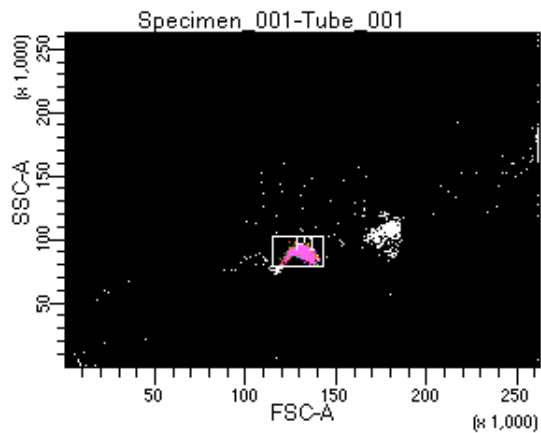

BD FACSDiva 8.0.1

Tube: Tube_001

Population	#Events	%Parent	%Total
All Events	5,000	####	100.0
P1	4,447	88.9	88.9
P2	465	10.5	9.3
P3	571	12.8	11.4
P4	549	12.3	11.0
P5	579	13.0	11.6
P6	559	12.6	11.2
P7	571	12.8	11.4
P8	611	13.7	12.2
P9	537	12.1	10.7