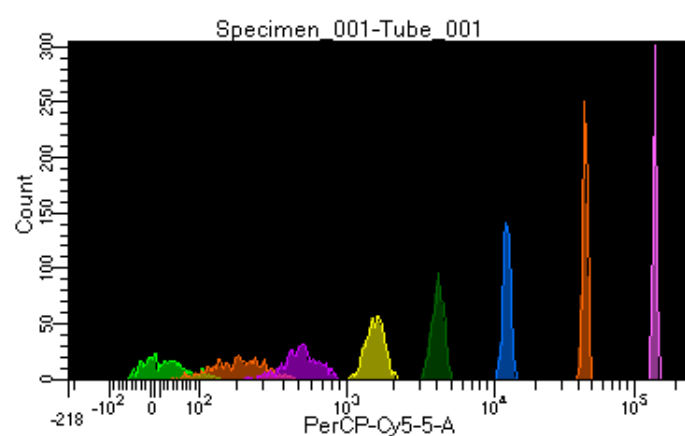

BD FACSDiva 8.0.1

Tube: Tube_001

Population	#Events	%Parent	%Total
All Events	5,000	####	100.0
P1	4,447	88.9	88.9
P2	465	10.5	9.3
P3	571	12.8	11.4
P4	549	12.3	11.0
P5	579	13.0	11.6
P6	559	12.6	11.2
P7	571	12.8	11.4
P8	611	13.7	12.2
P9	537	12.1	10.7