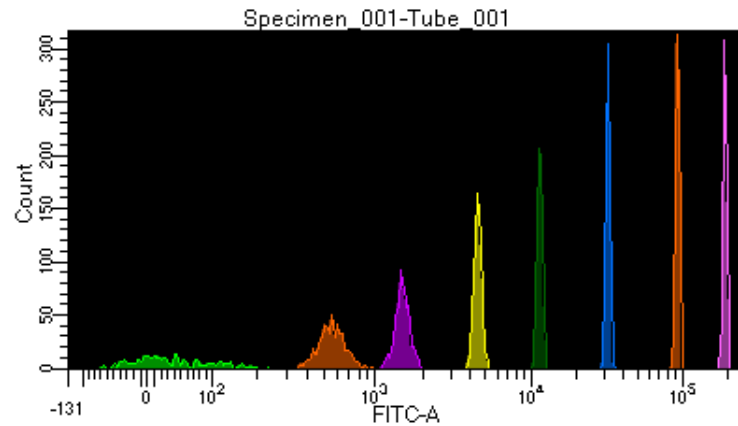

BD FACSDiva 8.0.1

Tube: Tube_001

Population	#Events	%Parent	%Total
All Events	5,000	####	100.0
P1	4,447	88.9	88.9
P2	465	10.5	9.3
P3	571	12.8	11.4
P4	549	12.3	11.0
P5	579	13.0	11.6
P6	559	12.6	11.2
P7	571	12.8	11.4
P8	611	13.7	12.2
P9	537	12.1	10.7