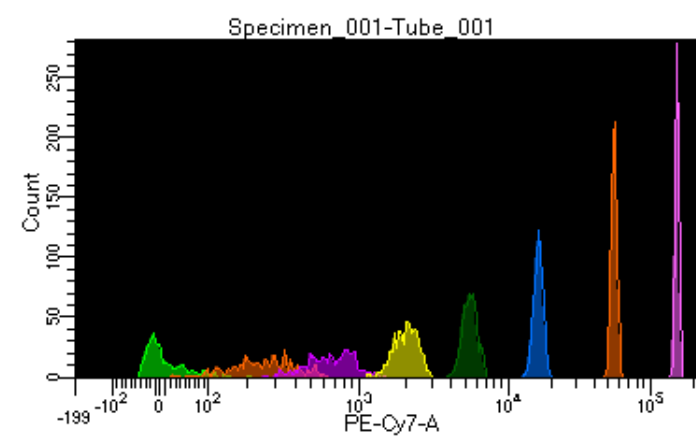

BD FACSDiva 8.0.1

Tube: Tube_001

Population	#Events	%Parent	%Total
All Events	5,000	####	100.0
P1	4,447	88.9	88.9
P2	465	10.5	9.3
P3	571	12.8	11.4
P4	549	12.3	11.0
P5	579	13.0	11.6
P6	559	12.6	11.2
P7	571	12.8	11.4
P8	611	13.7	12.2
P9	537	12.1	10.7