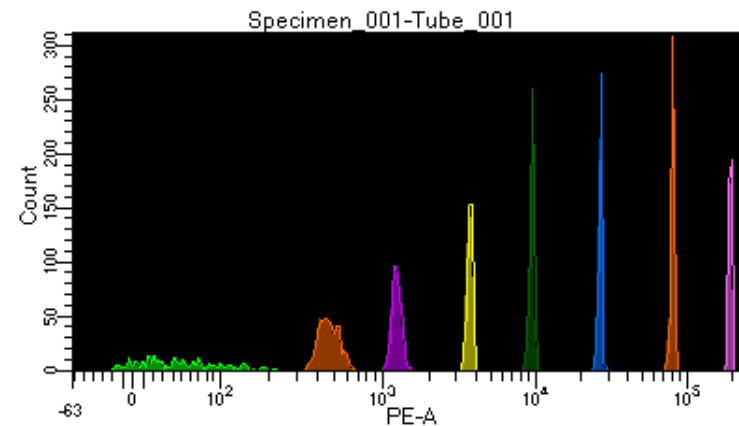

BD FACSDiva 8.0.1

Tube: Tube_001

Population	#Events	%Parent	%Total
All Events	5,000	####	100.0
P1	3,641	72.8	72.8
P2	449	12.3	9.0
P3	530	14.6	10.6
P4	455	12.5	9.1
P5	440	12.1	8.8
P6	485	13.3	9.7
P7	439	12.1	8.8
P8	444	12.2	8.9
P9	385	10.6	7.7