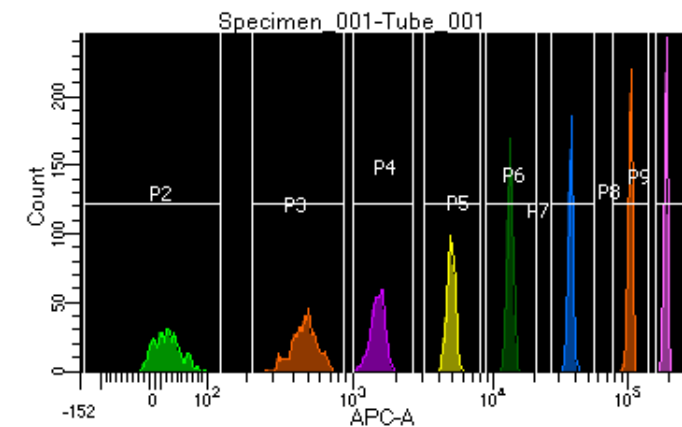

BD FACSDiva 8.0.1

Tube: Tube_001

Population	#Events	%Parent	%Total
All Events	5,000	####	100.0
P1	3,641	72.8	72.8
P2	449	12.3	9.0
P3	530	14.6	10.6
P4	455	12.5	9.1
P5	440	12.1	8.8
P6	485	13.3	9.7
P7	439	12.1	8.8
P8	444	12.2	8.9
P9	385	10.6	7.7