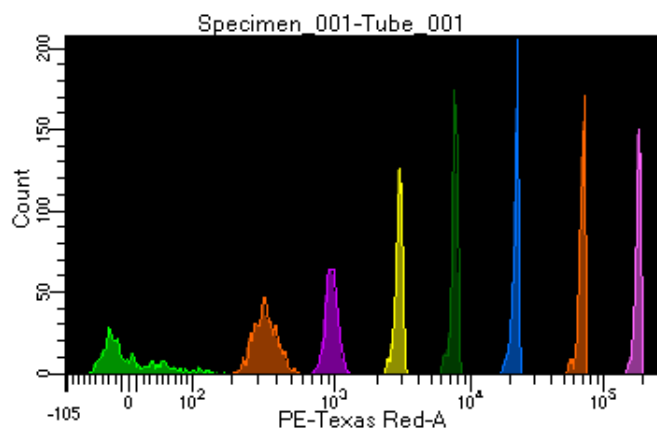

BD FACSDiva 8.0.1

Tube: Tube_001

Population	#Events	%Parent	%Total
All Events	5,000	####	100.0
P1	3,641	72.8	72.8
P2	449	12.3	9.0
P3	530	14.6	10.6
P4	455	12.5	9.1
P5	440	12.1	8.8
P6	485	13.3	9.7
P7	439	12.1	8.8
P8	444	12.2	8.9
P9	385	10.6	7.7