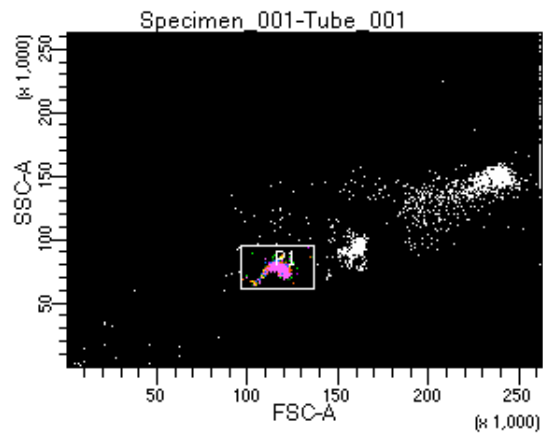

BD FACSDiva 8.0.1

Tube: Tube_001

Population	#Events	%Parent	%Total
All Events	5,000	####	100.0
P1	3,641	72.8	72.8
P2	449	12.3	9.0
P3	530	14.6	10.6
P4	455	12.5	9.1
P5	440	12.1	8.8
P6	485	13.3	9.7
P7	439	12.1	8.8
P8	444	12.2	8.9
P9	385	10.6	7.7