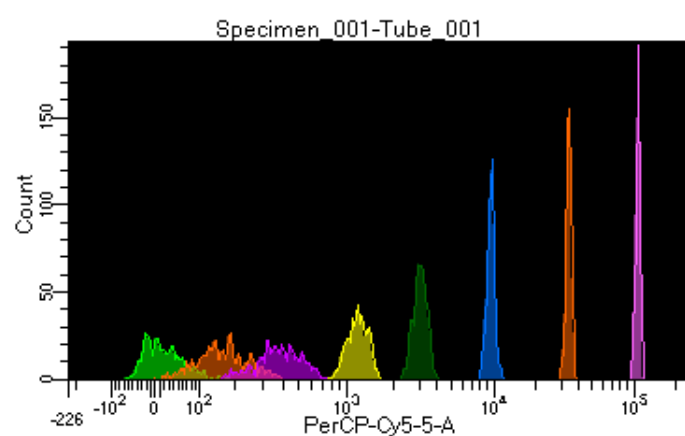

BD FACSDiva 8.0.1

Tube: Tube_001

Population	#Events	%Parent	%Total
All Events	5,000	####	100.0
P1	3,641	72.8	72.8
P2	449	12.3	9.0
P3	530	14.6	10.6
P4	455	12.5	9.1
P5	440	12.1	8.8
P6	485	13.3	9.7
P7	439	12.1	8.8
P8	444	12.2	8.9
P9	385	10.6	7.7