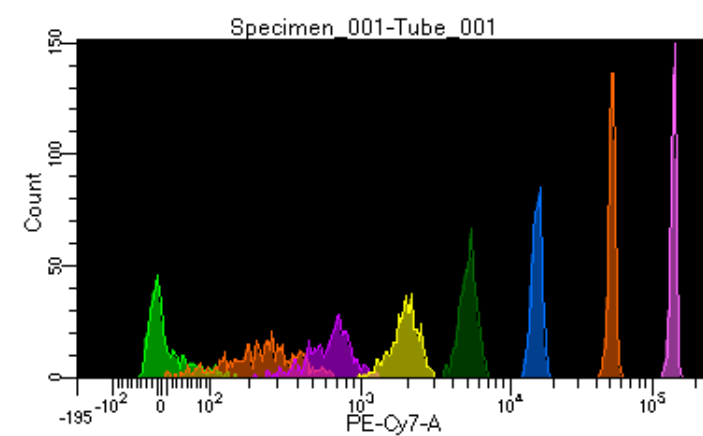

BD FACSDiva 8.0.1

Tube: Tube_001

Population	#Events	%Parent	%Total
All Events	5,000	####	100.0
P1	3,641	72.8	72.8
P2	449	12.3	9.0
P3	530	14.6	10.6
P4	455	12.5	9.1
P5	440	12.1	8.8
P6	485	13.3	9.7
P7	439	12.1	8.8
P8	444	12.2	8.9
P9	385	10.6	7.7