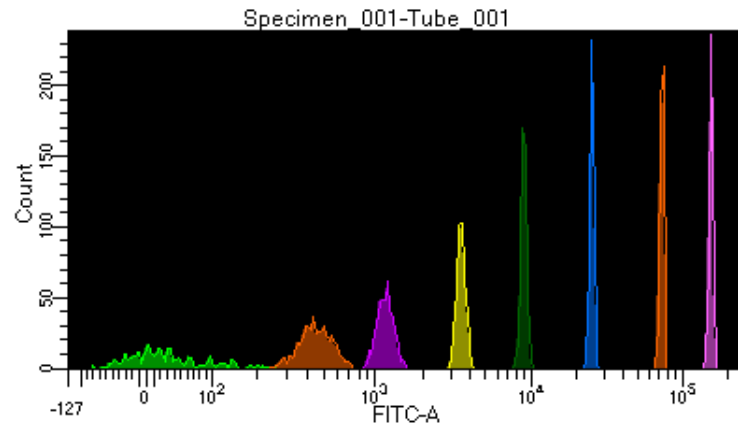

BD FACSDiva 8.0.1

Tube: Tube_001

Population	#Events	%Parent	%Total
All Events	5,000	####	100.0
P1	3,641	72.8	72.8
P2	449	12.3	9.0
P3	530	14.6	10.6
P4	455	12.5	9.1
P5	440	12.1	8.8
P6	485	13.3	9.7
P7	439	12.1	8.8
P8	444	12.2	8.9
P9	385	10.6	7.7