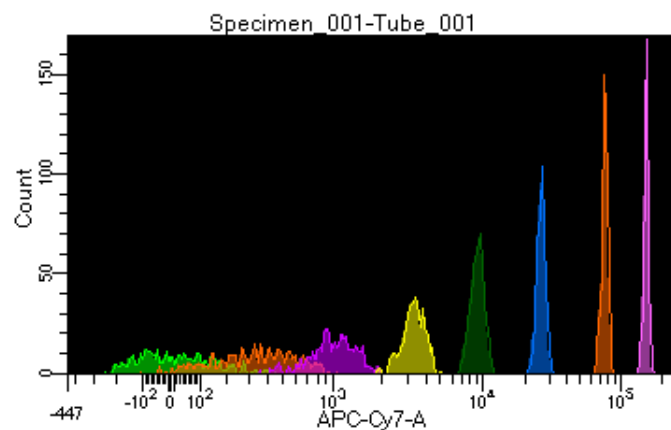

BD FACSDiva 8.0.1

Tube: Tube_001

Population	#Events	%Parent	%Total
All Events	5,000	####	100.0
P1	3,641	72.8	72.8
P2	449	12.3	9.0
P3	530	14.6	10.6
P4	455	12.5	9.1
P5	440	12.1	8.8
P6	485	13.3	9.7
P7	439	12.1	8.8
P8	444	12.2	8.9
P9	385	10.6	7.7