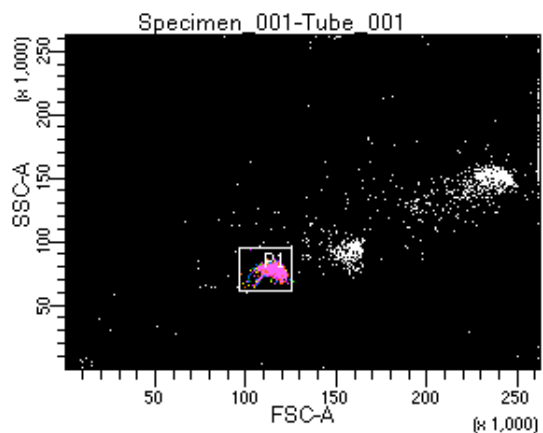

BD FACSDiva 8.0.1

Tube: Tube_001

Population	#Events	%Parent	%Total
All Events	4,073	####	100.0
P1	2,995	73.5	73.5
P2	298	9.9	7.3
P3	387	12.9	9.5
P4	406	13.6	10.0
P5	387	12.9	9.5
P6	372	12.4	9.1
P7	414	13.8	10.2
P8	385	12.9	9.5
P9	337	11.3	8.3