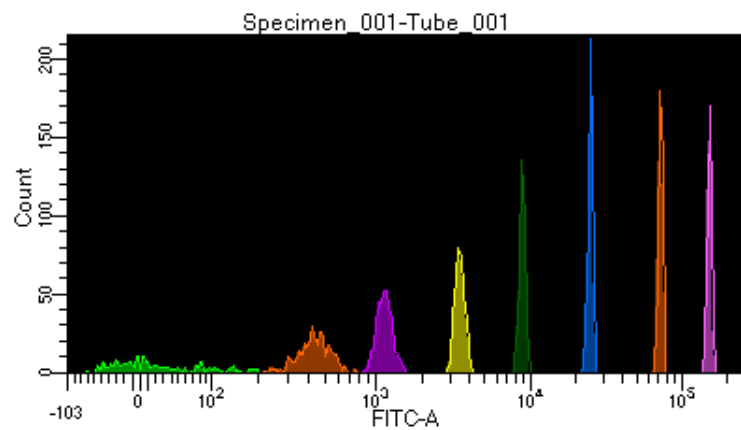

BD FACSDiva 8.0.1

Tube: Tube_001

Population	#Events	%Parent	%Total
All Events	4,073	####	100.0
P1	2,995	73.5	73.5
P2	298	9.9	7.3
P3	387	12.9	9.5
P4	406	13.6	10.0
P5	387	12.9	9.5
P6	372	12.4	9.1
P7	414	13.8	10.2
P8	385	12.9	9.5
P9	337	11.3	8.3