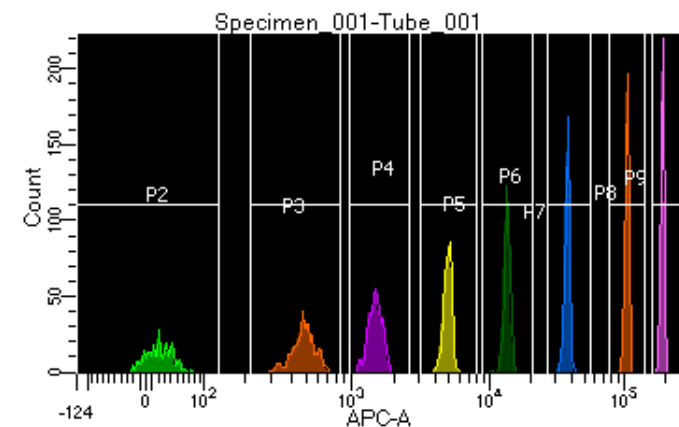

BD FACSDiva 8.0.1

Tube: Tube_001

Population	#Events	%Parent	%Total
All Events	4,073	####	100.0
P1	2,995	73.5	73.5
P2	298	9.9	7.3
P3	387	12.9	9.5
P4	406	13.6	10.0
P5	387	12.9	9.5
P6	372	12.4	9.1
P7	414	13.8	10.2
P8	385	12.9	9.5
P9	337	11.3	8.3