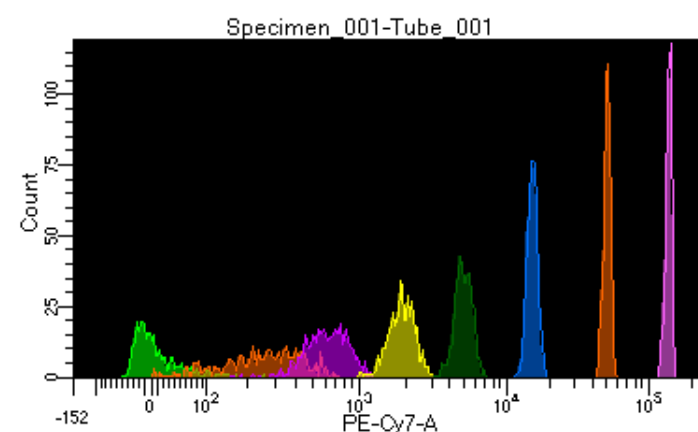

BD FACSDiva 8.0.1

Tube: Tube_001

Population	#Events	%Parent	%Total
All Events	4,073	####	100.0
P1	2,995	73.5	73.5
P2	298	9.9	7.3
P3	387	12.9	9.5
P4	406	13.6	10.0
P5	387	12.9	9.5
P6	372	12.4	9.1
P7	414	13.8	10.2
P8	385	12.9	9.5
P9	337	11.3	8.3