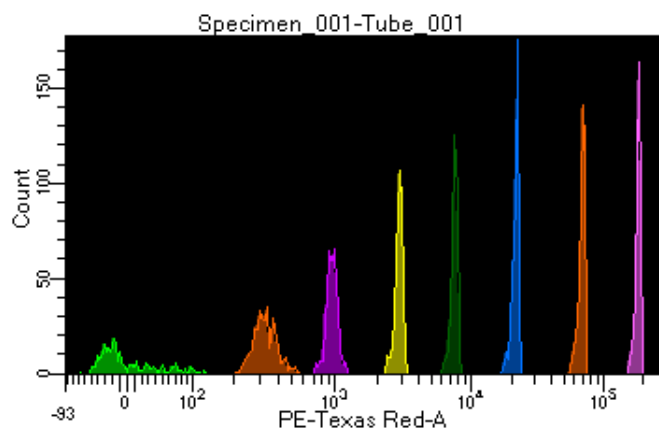

BD FACSDiva 8.0.1

Tube: Tube_001

Population	#Events	%Parent	%Total
All Events	4,073	####	100.0
P1	2,995	73.5	73.5
P2	298	9.9	7.3
P3	387	12.9	9.5
P4	406	13.6	10.0
P5	387	12.9	9.5
P6	372	12.4	9.1
P7	414	13.8	10.2
P8	385	12.9	9.5
P9	337	11.3	8.3