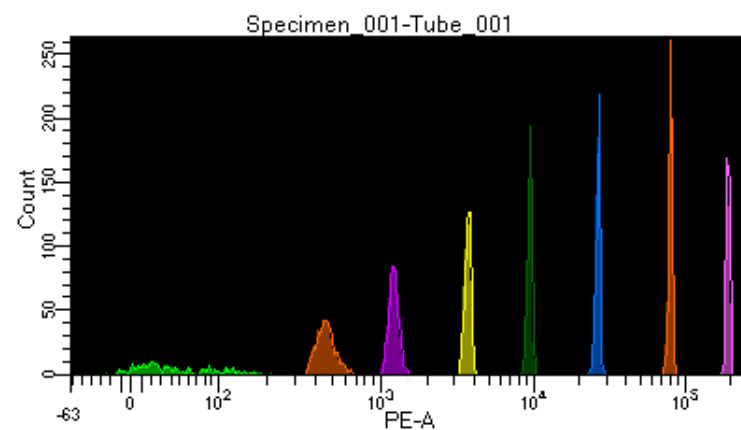

BD FACSDiva 8.0.1

Tube: Tube_001

Population	#Events	%Parent	%Total
All Events	4,073	####	100.0
P1	2,995	73.5	73.5
P2	298	9.9	7.3
P3	387	12.9	9.5
P4	406	13.6	10.0
P5	387	12.9	9.5
P6	372	12.4	9.1
P7	414	13.8	10.2
P8	385	12.9	9.5
P9	337	11.3	8.3