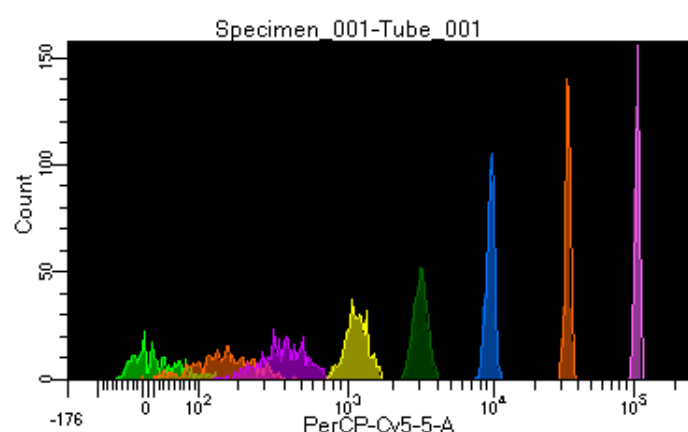

BD FACSDiva 8.0.1

Tube: Tube_001

Population	#Events	%Parent	%Total
All Events	4,073	####	100.0
P1	2,995	73.5	73.5
P2	298	9.9	7.3
P3	387	12.9	9.5
P4	406	13.6	10.0
P5	387	12.9	9.5
P6	372	12.4	9.1
P7	414	13.8	10.2
P8	385	12.9	9.5
P9	337	11.3	8.3