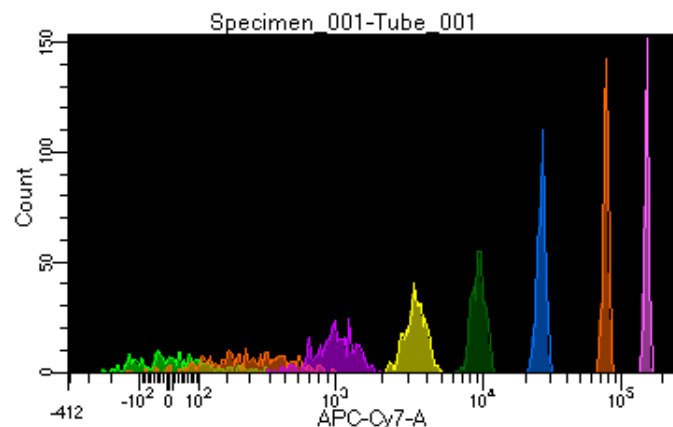

BD FACSDiva 8.0.1

Tube: Tube_001

Population	#Events	%Parent	%Total
All Events	4,073	####	100.0
P1	2,995	73.5	73.5
P2	298	9.9	7.3
P3	387	12.9	9.5
P4	406	13.6	10.0
P5	387	12.9	9.5
P6	372	12.4	9.1
P7	414	13.8	10.2
P8	385	12.9	9.5
P9	337	11.3	8.3