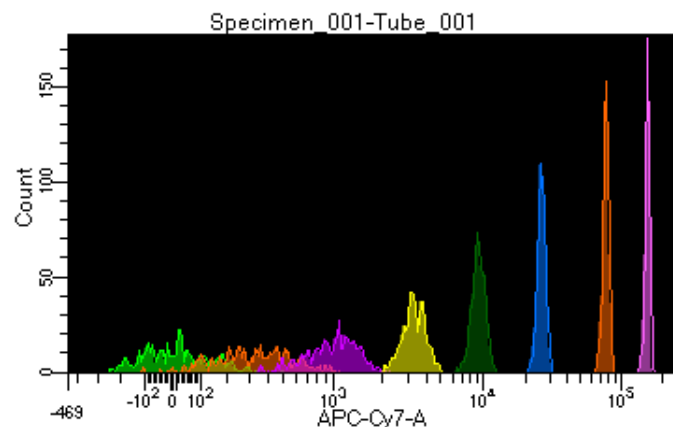

BD FACSDiva 8.0.1

Tube: Tube_001

Population	#Events	%Parent	%Total
All Events	5,000	####	100.0
P1	3,831	76.6	76.6
P2	498	13.0	10.0
P3	525	13.7	10.5
P4	508	13.3	10.2
P5	467	12.2	9.3
P6	484	12.6	9.7
P7	469	12.2	9.4
P8	462	12.1	9.2
P9	409	10.7	8.2