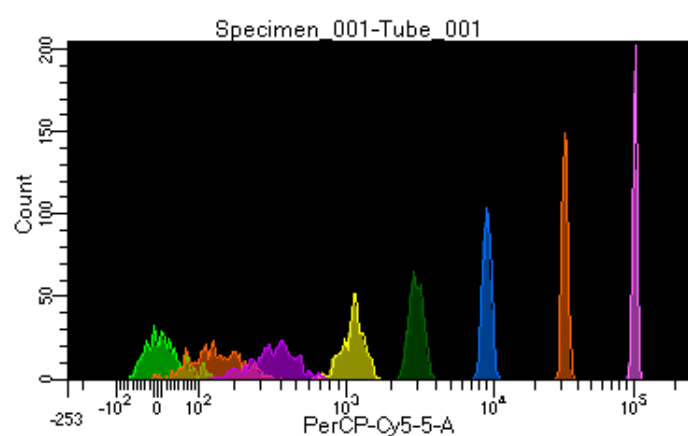

BD FACSDiva 8.0.1

Tube: Tube_001

Population	#Events	%Parent	%Total
All Events	5,000	####	100.0
P1	3,831	76.6	76.6
P2	498	13.0	10.0
P3	525	13.7	10.5
P4	508	13.3	10.2
P5	467	12.2	9.3
P6	484	12.6	9.7
P7	469	12.2	9.4
P8	462	12.1	9.2
P9	409	10.7	8.2