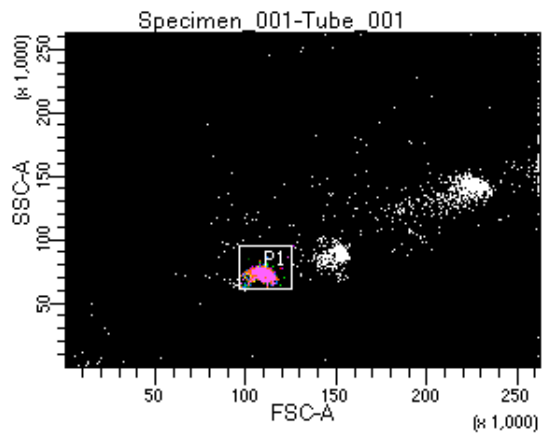

BD FACSDiva 8.0.1

Tube: Tube_001

Population	#Events	%Parent	%Total
All Events	5,000	####	100.0
P1	3,831	76.6	76.6
P2	498	13.0	10.0
P3	525	13.7	10.5
P4	508	13.3	10.2
P5	467	12.2	9.3
P6	484	12.6	9.7
P7	469	12.2	9.4
P8	462	12.1	9.2
P9	409	10.7	8.2