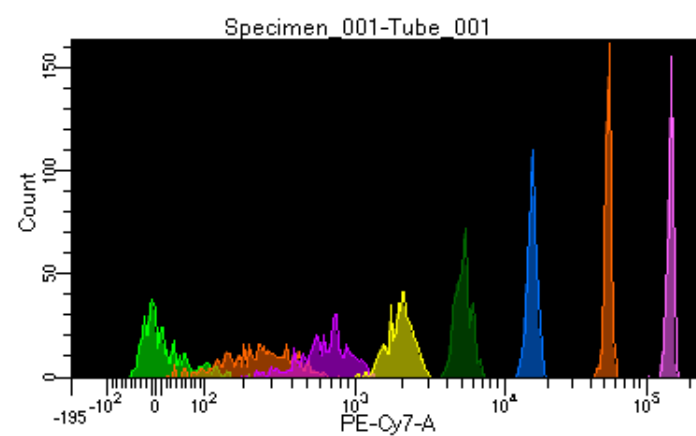

BD FACSDiva 8.0.1

Tube: Tube_001

Population	#Events	%Parent	%Total
All Events	5,000	####	100.0
P1	3,831	76.6	76.6
P2	498	13.0	10.0
P3	525	13.7	10.5
P4	508	13.3	10.2
P5	467	12.2	9.3
P6	484	12.6	9.7
P7	469	12.2	9.4
P8	462	12.1	9.2
P9	409	10.7	8.2