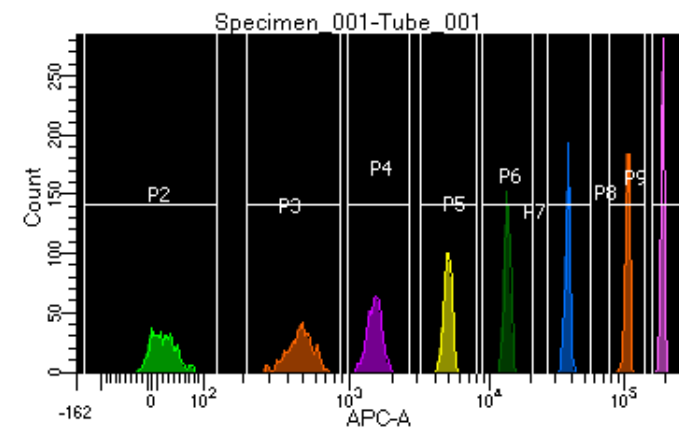

BD FACSDiva 8.0.1

Tube: Tube_001

Population	#Events	%Parent	%Total
All Events	5,000	####	100.0
P1	3,831	76.6	76.6
P2	498	13.0	10.0
P3	525	13.7	10.5
P4	508	13.3	10.2
P5	467	12.2	9.3
P6	484	12.6	9.7
P7	469	12.2	9.4
P8	462	12.1	9.2
P9	409	10.7	8.2