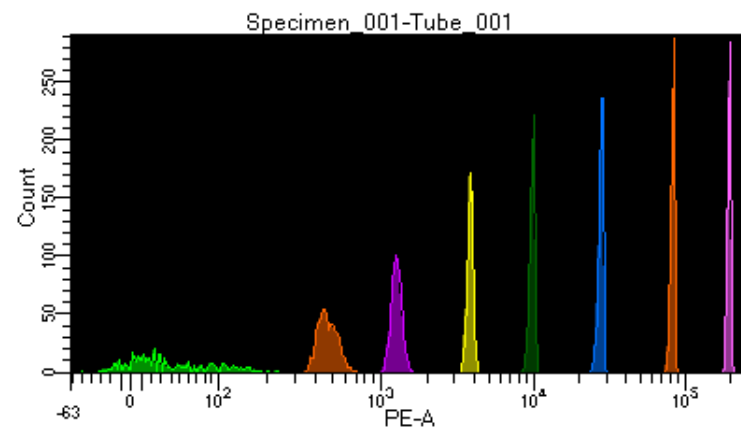

BD FACSDiva 8.0.1

Tube: Tube_001

Population	#Events	%Parent	%Total
All Events	5,000	####	100.0
P1	3,831	76.6	76.6
P2	498	13.0	10.0
P3	525	13.7	10.5
P4	508	13.3	10.2
P5	467	12.2	9.3
P6	484	12.6	9.7
P7	469	12.2	9.4
P8	462	12.1	9.2
P9	409	10.7	8.2