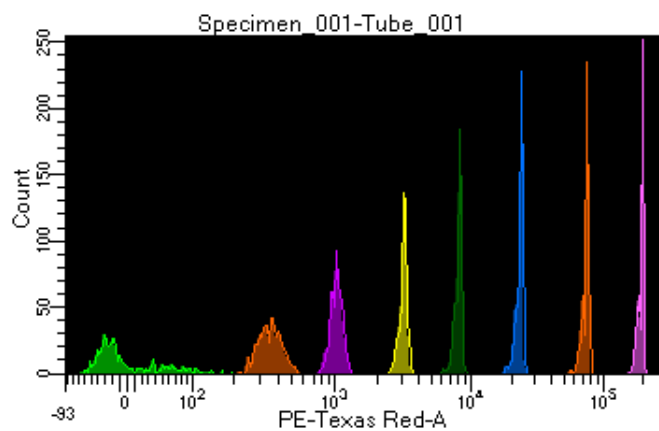

BD FACSDiva 8.0.1

Tube: Tube_001

Population	#Events	%Parent	%Total
All Events	5,000	####	100.0
P1	3,831	76.6	76.6
P2	498	13.0	10.0
P3	525	13.7	10.5
P4	508	13.3	10.2
P5	467	12.2	9.3
P6	484	12.6	9.7
P7	469	12.2	9.4
P8	462	12.1	9.2
P9	409	10.7	8.2