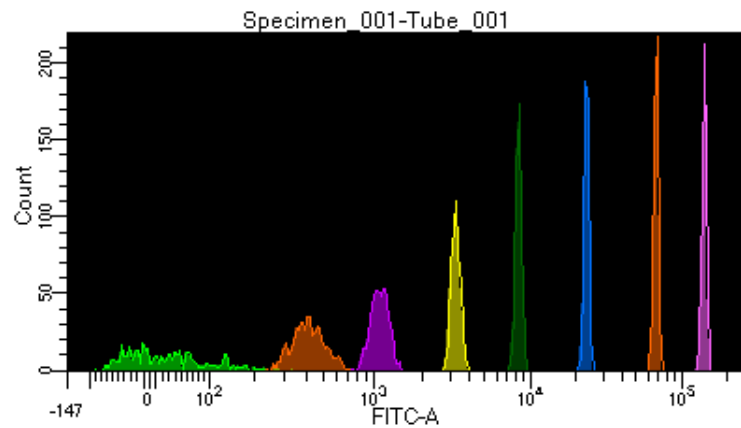

BD FACSDiva 8.0.1

Tube: Tube_001

Population	#Events	%Parent	%Total
All Events	5,000	####	100.0
P1	3,831	76.6	76.6
P2	498	13.0	10.0
P3	525	13.7	10.5
P4	508	13.3	10.2
P5	467	12.2	9.3
P6	484	12.6	9.7
P7	469	12.2	9.4
P8	462	12.1	9.2
P9	409	10.7	8.2