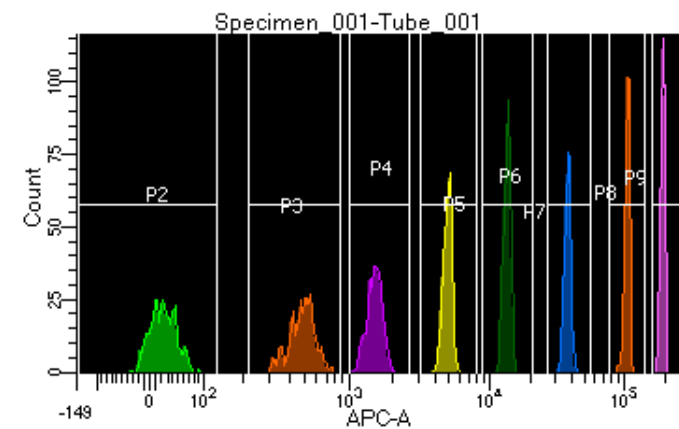

BD FACSDiva 8.0.1

Tube: Tube_001

Population	#Events	%Parent	%Total
All Events	3,471	####	100.0
P1	2,428	70.0	70.0
P2	352	14.5	10.1
P3	323	13.3	9.3
P4	308	12.7	8.9
P5	313	12.9	9.0
P6	324	13.3	9.3
P7	266	11.0	7.7
P8	274	11.3	7.9
P9	260	10.7	7.5