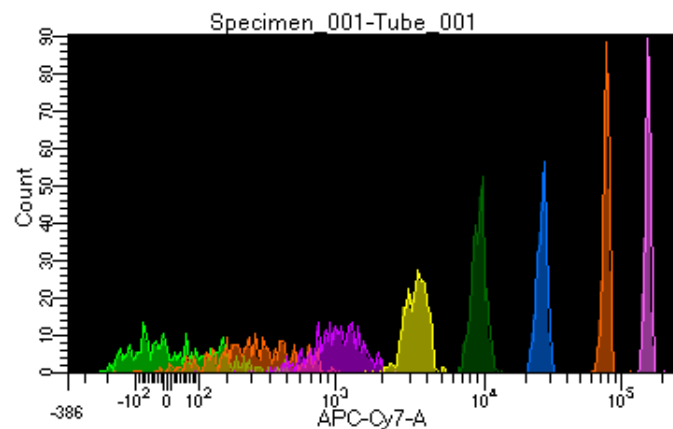

BD FACSDiva 8.0.1

Tube: Tube_001

Population	#Events	%Parent	%Total
All Events	3,471	####	100.0
P1	2,428	70.0	70.0
P2	352	14.5	10.1
P3	323	13.3	9.3
P4	308	12.7	8.9
P5	313	12.9	9.0
P6	324	13.3	9.3
P7	266	11.0	7.7
P8	274	11.3	7.9
P9	260	10.7	7.5