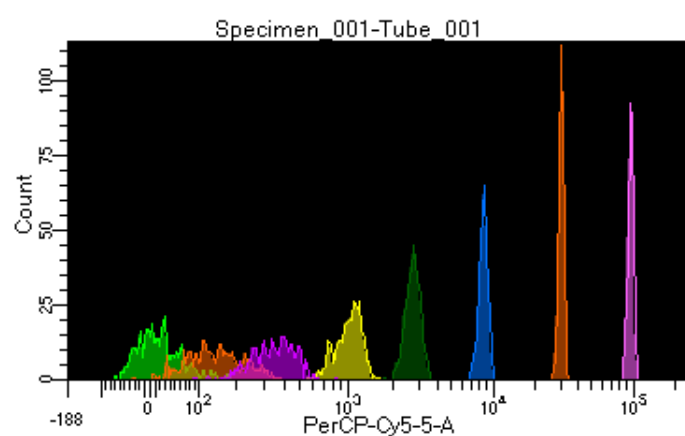

BD FACSDiva 8.0.1

Tube: Tube_001

Population	#Events	%Parent	%Total
All Events	3,471	####	100.0
P1	2,428	70.0	70.0
P2	352	14.5	10.1
P3	323	13.3	9.3
P4	308	12.7	8.9
P5	313	12.9	9.0
P6	324	13.3	9.3
P7	266	11.0	7.7
P8	274	11.3	7.9
P9	260	10.7	7.5