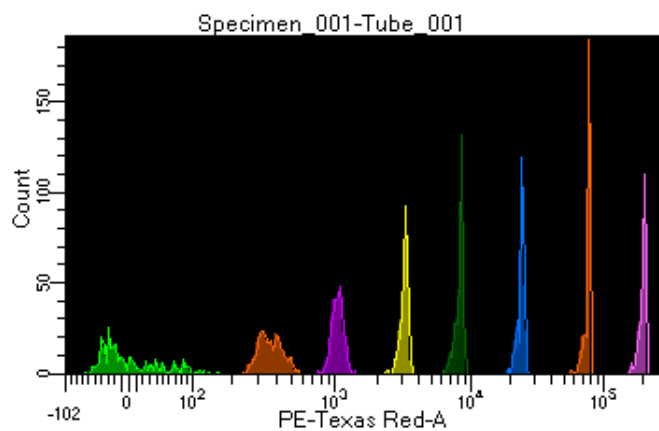

BD FACSDiva 8.0.1

Tube: Tube_001

Population	#Events	%Parent	%Total
All Events	3,471	####	100.0
P1	2,428	70.0	70.0
P2	352	14.5	10.1
P3	323	13.3	9.3
P4	308	12.7	8.9
P5	313	12.9	9.0
P6	324	13.3	9.3
P7	266	11.0	7.7
P8	274	11.3	7.9
P9	260	10.7	7.5