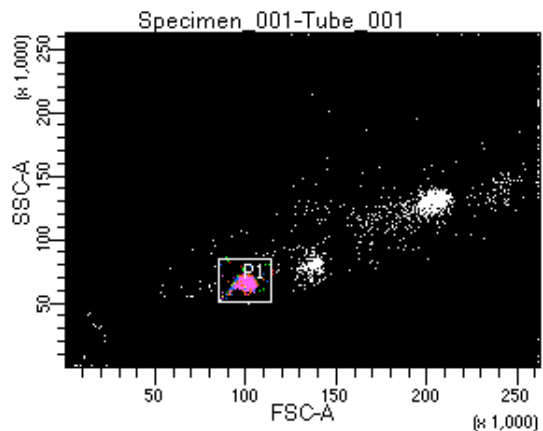

BD FACSDiva 8.0.1

Tube: Tube_001

Population	#Events	%Parent	%Total
All Events	3,471	####	100.0
P1	2,428	70.0	70.0
P2	352	14.5	10.1
P3	323	13.3	9.3
P4	308	12.7	8.9
P5	313	12.9	9.0
P6	324	13.3	9.3
P7	266	11.0	7.7
P8	274	11.3	7.9
P9	260	10.7	7.5