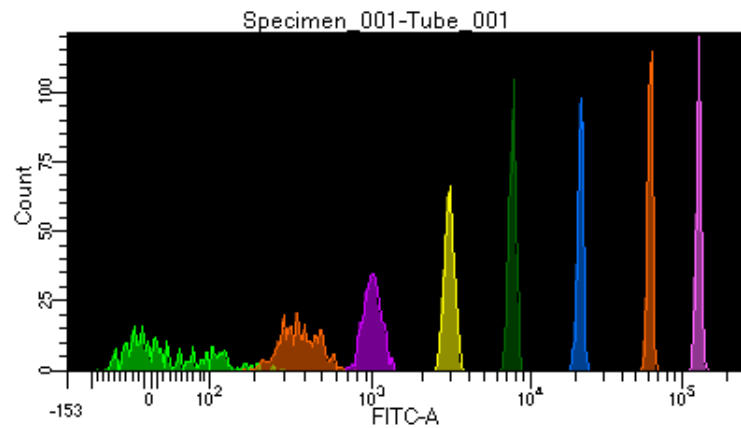

BD FACSDiva 8.0.1

Tube: Tube_001

Population	#Events	%Parent	%Total
All Events	3,471	####	100.0
P1	2,428	70.0	70.0
P2	352	14.5	10.1
P3	323	13.3	9.3
P4	308	12.7	8.9
P5	313	12.9	9.0
P6	324	13.3	9.3
P7	266	11.0	7.7
P8	274	11.3	7.9
P9	260	10.7	7.5