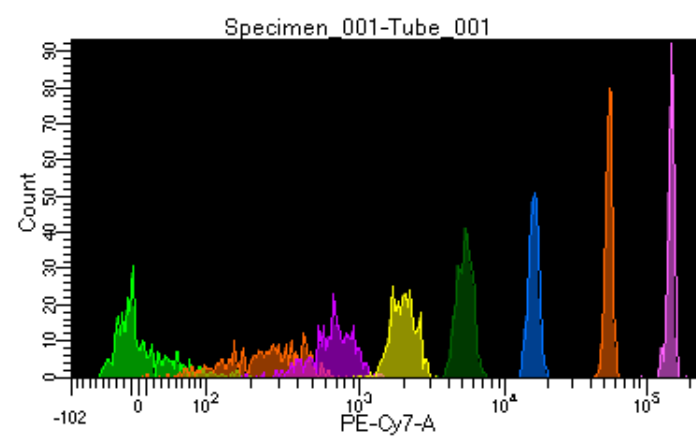

BD FACSDiva 8.0.1

Tube: Tube_001

Population	#Events	%Parent	%Total
All Events	3,471	####	100.0
P1	2,428	70.0	70.0
P2	352	14.5	10.1
P3	323	13.3	9.3
P4	308	12.7	8.9
P5	313	12.9	9.0
P6	324	13.3	9.3
P7	266	11.0	7.7
P8	274	11.3	7.9
P9	260	10.7	7.5