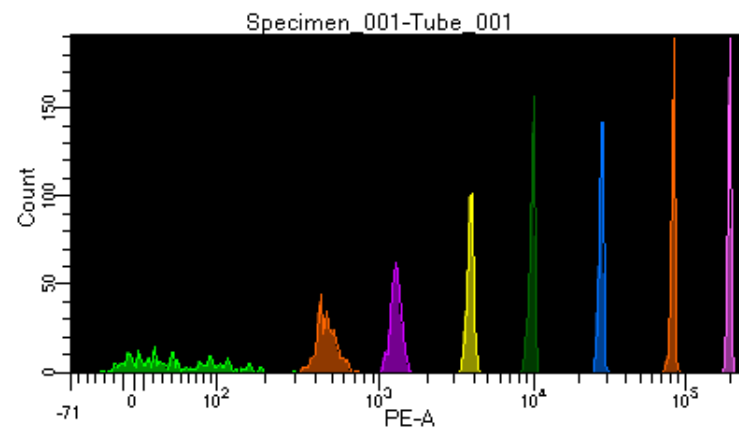

BD FACSDiva 8.0.1

Tube: Tube_001

Population	#Events	%Parent	%Total
All Events	3,471	####	100.0
P1	2,428	70.0	70.0
P2	352	14.5	10.1
P3	323	13.3	9.3
P4	308	12.7	8.9
P5	313	12.9	9.0
P6	324	13.3	9.3
P7	266	11.0	7.7
P8	274	11.3	7.9
P9	260	10.7	7.5