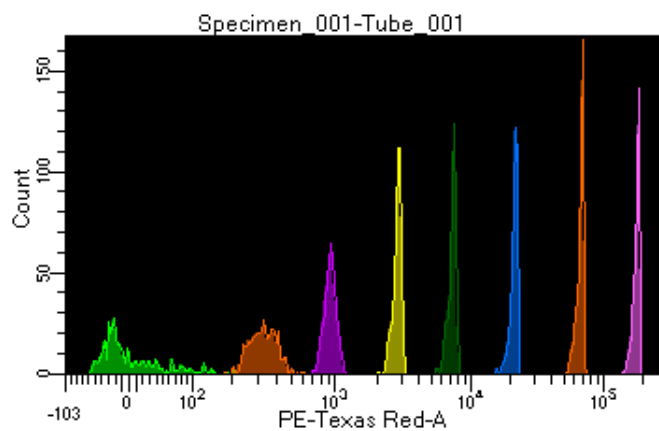

BD FACSDiva 8.0.1

Tube: Tube\_001

Population	#Events	%Parent	%Total
All Events	4,076	####	100.0
P1	2,929	71.9	71.9
P2	399	13.6	9.8
P3	382	13.0	9.4
P4	388	13.2	9.5
P5	385	13.1	9.4
P6	379	12.9	9.3
P7	360	12.3	8.8
P8	335	11.4	8.2
P9	293	10.0	7.2