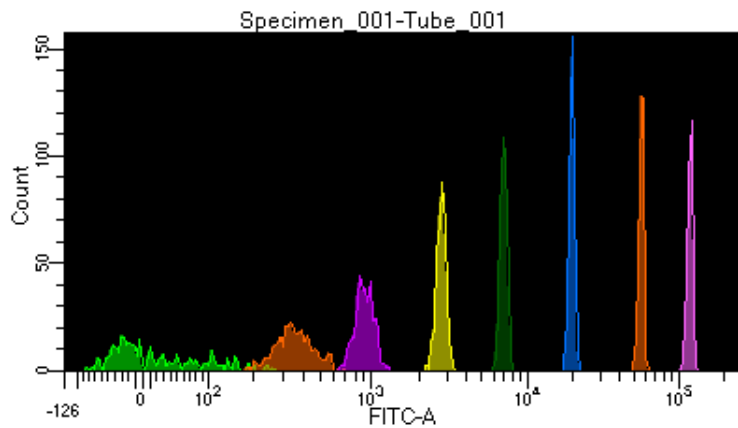

BD FACSDiva 8.0.1

Tube: Tube\_001

Population	#Events	%Parent	%Total
All Events	4,076	####	100.0
P1	2,929	71.9	71.9
P2	399	13.6	9.8
P3	382	13.0	9.4
P4	388	13.2	9.5
P5	385	13.1	9.4
P6	379	12.9	9.3
P7	360	12.3	8.8
P8	335	11.4	8.2
P9	293	10.0	7.2