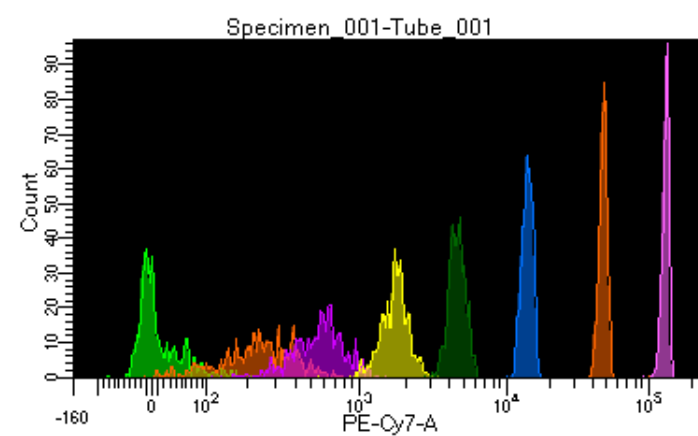

BD FACSDiva 8.0.1

Tube: Tube\_001

Population	#Events	%Parent	%Total
All Events	4,076	####	100.0
P1	2,929	71.9	71.9
P2	399	13.6	9.8
P3	382	13.0	9.4
P4	388	13.2	9.5
P5	385	13.1	9.4
P6	379	12.9	9.3
P7	360	12.3	8.8
P8	335	11.4	8.2
P9	293	10.0	7.2