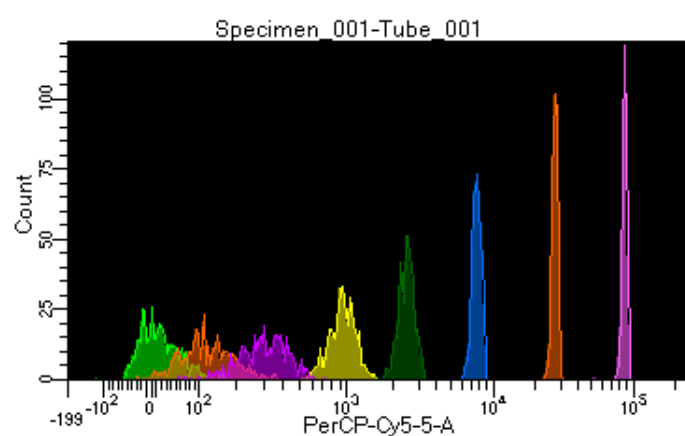

BD FACSDiva 8.0.1

Tube: Tube\_001

Population	#Events	%Parent	%Total
All Events	4,076	####	100.0
P1	2,929	71.9	71.9
P2	399	13.6	9.8
P3	382	13.0	9.4
P4	388	13.2	9.5
P5	385	13.1	9.4
P6	379	12.9	9.3
P7	360	12.3	8.8
P8	335	11.4	8.2
P9	293	10.0	7.2