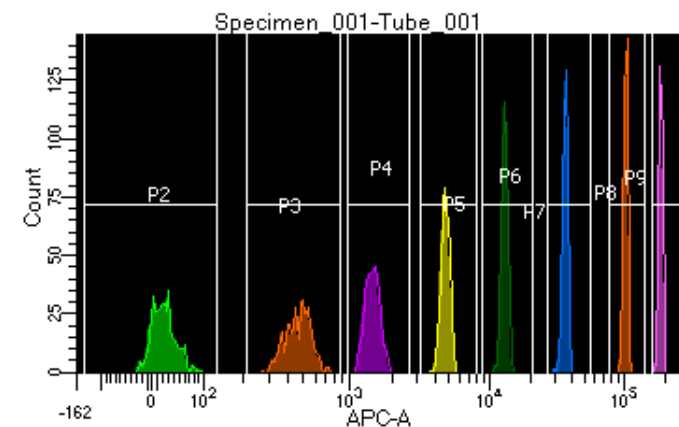

BD FACSDiva 8.0.1

Tube: Tube\_001

Population	#Events	%Parent	%Total
All Events	4,076	####	100.0
P1	2,929	71.9	71.9
P2	399	13.6	9.8
P3	382	13.0	9.4
P4	388	13.2	9.5
P5	385	13.1	9.4
P6	379	12.9	9.3
P7	360	12.3	8.8
P8	335	11.4	8.2
P9	293	10.0	7.2