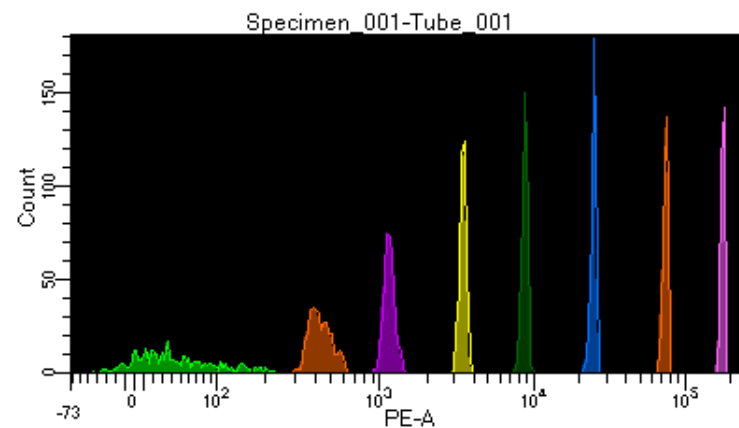

BD FACSDiva 8.0.1

Tube: Tube\_001

Population	#Events	%Parent	%Total
All Events	4,076	####	100.0
P1	2,929	71.9	71.9
P2	399	13.6	9.8
P3	382	13.0	9.4
P4	388	13.2	9.5
P5	385	13.1	9.4
P6	379	12.9	9.3
P7	360	12.3	8.8
P8	335	11.4	8.2
P9	293	10.0	7.2