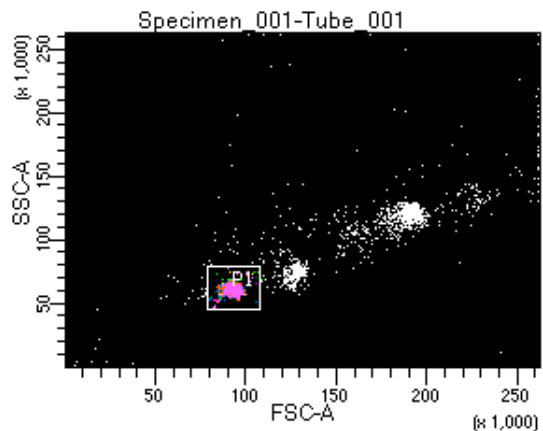

BD FACSDiva 8.0.1

Tube: Tube\_001

Population	#Events	%Parent	%Total
All Events	4,076	####	100.0
P1	2,929	71.9	71.9
P2	399	13.6	9.8
P3	382	13.0	9.4
P4	388	13.2	9.5
P5	385	13.1	9.4
P6	379	12.9	9.3
P7	360	12.3	8.8
P8	335	11.4	8.2
P9	293	10.0	7.2