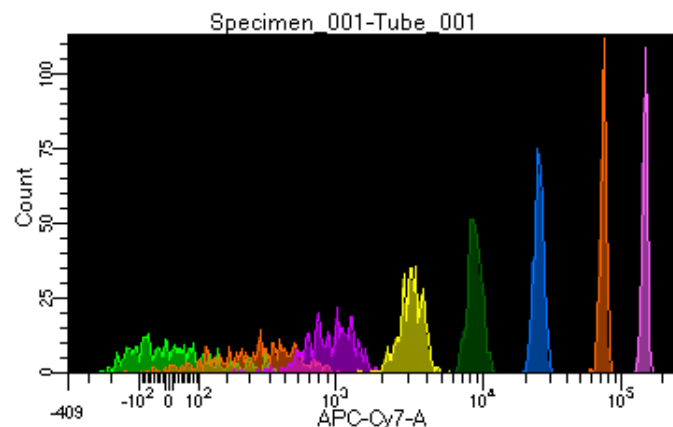

BD FACSDiva 8.0.1

Tube: Tube\_001

Population	#Events	%Parent	%Total
All Events	4,076	####	100.0
P1	2,929	71.9	71.9
P2	399	13.6	9.8
P3	382	13.0	9.4
P4	388	13.2	9.5
P5	385	13.1	9.4
P6	379	12.9	9.3
P7	360	12.3	8.8
P8	335	11.4	8.2
P9	293	10.0	7.2