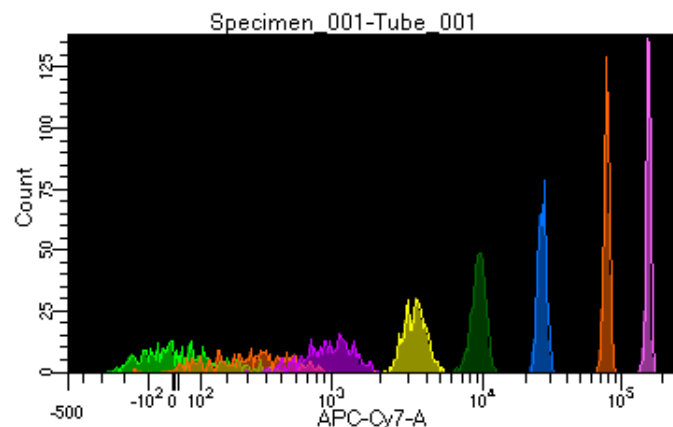

BD FACSDiva 8.0.1

Tube: Tube\_001

Population	#Events	%Parent	%Total
All Events	3,827	####	100.0
P1	2,829	73.9	73.9
P2	401	14.2	10.5
P3	357	12.6	9.3
P4	345	12.2	9.0
P5	347	12.3	9.1
P6	360	12.7	9.4
P7	334	11.8	8.7
P8	342	12.1	8.9
P9	340	12.0	8.9