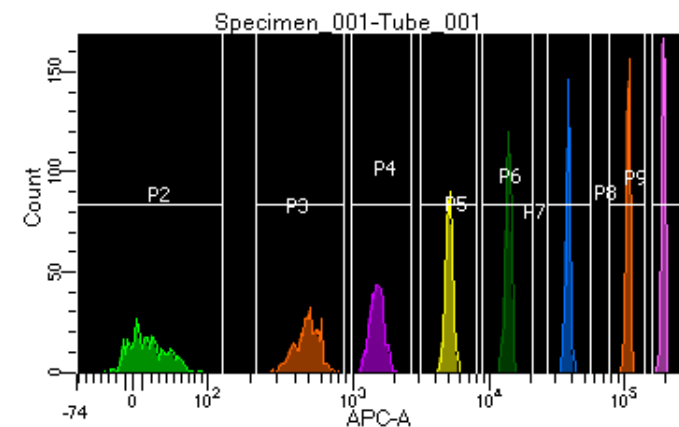

BD FACSDiva 8.0.1

Tube: Tube\_001

Population	#Events	%Parent	%Total
All Events	3,827	####	100.0
P1	2,829	73.9	73.9
P2	401	14.2	10.5
P3	357	12.6	9.3
P4	345	12.2	9.0
P5	347	12.3	9.1
P6	360	12.7	9.4
P7	334	11.8	8.7
P8	342	12.1	8.9
P9	340	12.0	8.9