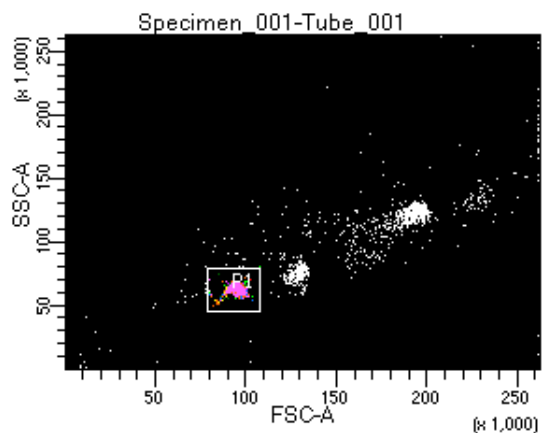

BD FACSDiva 8.0.1

Tube: Tube\_001

Population	#Events	%Parent	%Total
All Events	3,827	####	100.0
P1	2,829	73.9	73.9
P2	401	14.2	10.5
P3	357	12.6	9.3
P4	345	12.2	9.0
P5	347	12.3	9.1
P6	360	12.7	9.4
P7	334	11.8	8.7
P8	342	12.1	8.9
P9	340	12.0	8.9