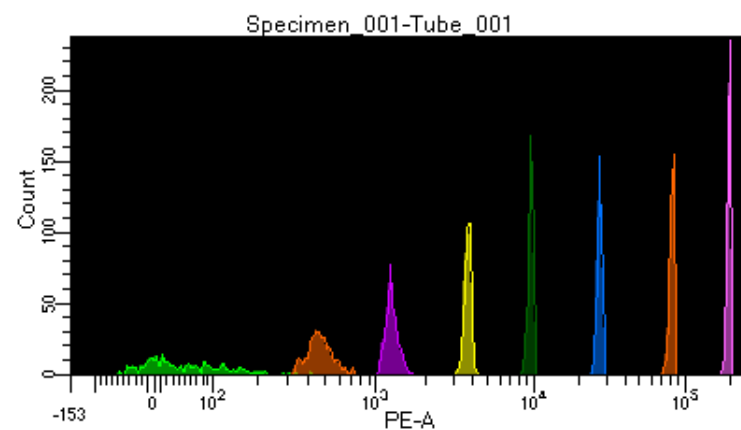

BD FACSDiva 8.0.1

Tube: Tube\_001

Population	#Events	%Parent	%Total
All Events	3,827	####	100.0
P1	2,829	73.9	73.9
P2	401	14.2	10.5
P3	357	12.6	9.3
P4	345	12.2	9.0
P5	347	12.3	9.1
P6	360	12.7	9.4
P7	334	11.8	8.7
P8	342	12.1	8.9
P9	340	12.0	8.9