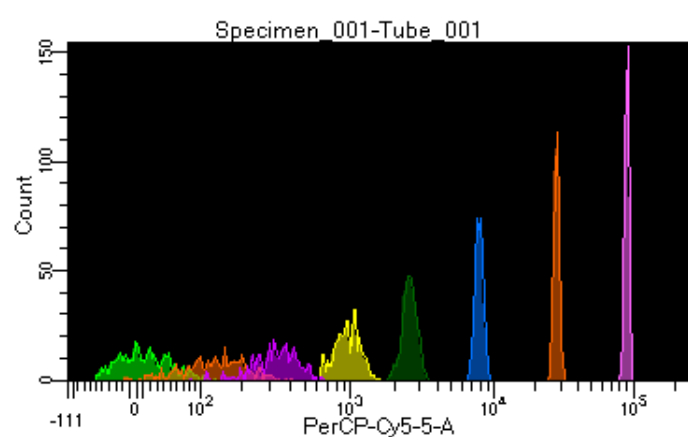

BD FACSDiva 8.0.1

Tube: Tube\_001

Population	#Events	%Parent	%Total
All Events	3,827	####	100.0
P1	2,829	73.9	73.9
P2	401	14.2	10.5
P3	357	12.6	9.3
P4	345	12.2	9.0
P5	347	12.3	9.1
P6	360	12.7	9.4
P7	334	11.8	8.7
P8	342	12.1	8.9
P9	340	12.0	8.9