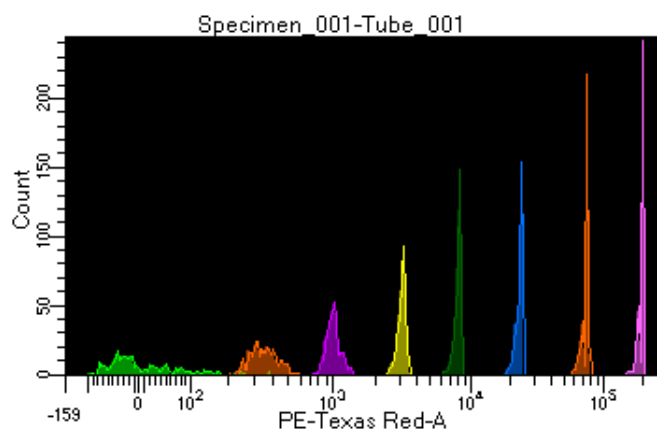

BD FACSDiva 8.0.1

Tube: Tube\_001

Population	#Events	%Parent	%Total
All Events	3,827	####	100.0
P1	2,829	73.9	73.9
P2	401	14.2	10.5
P3	357	12.6	9.3
P4	345	12.2	9.0
P5	347	12.3	9.1
P6	360	12.7	9.4
P7	334	11.8	8.7
P8	342	12.1	8.9
P9	340	12.0	8.9