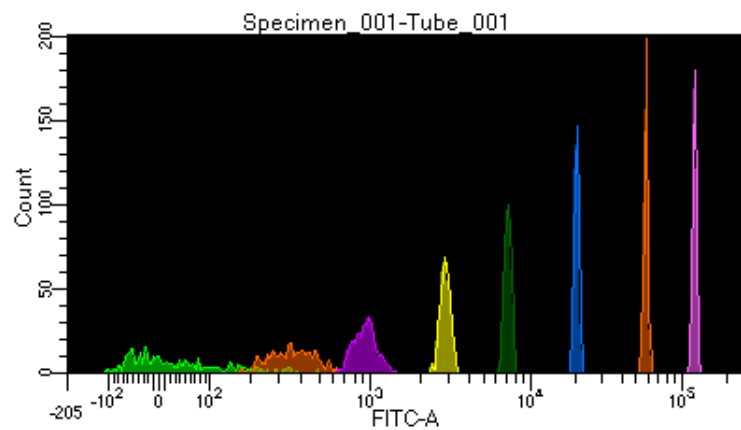

BD FACSDiva 8.0.1

Tube: Tube\_001

Population	#Events	%Parent	%Total
All Events	3,827	####	100.0
P1	2,829	73.9	73.9
P2	401	14.2	10.5
P3	357	12.6	9.3
P4	345	12.2	9.0
P5	347	12.3	9.1
P6	360	12.7	9.4
P7	334	11.8	8.7
P8	342	12.1	8.9
P9	340	12.0	8.9