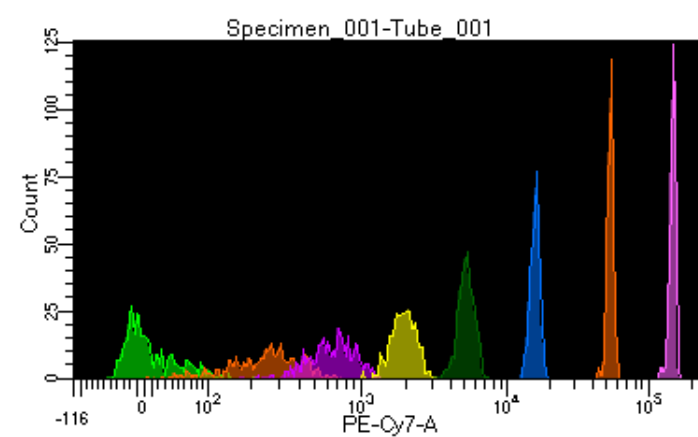

BD FACSDiva 8.0.1

Tube: Tube\_001

Population	#Events	%Parent	%Total
All Events	3,827	####	100.0
P1	2,829	73.9	73.9
P2	401	14.2	10.5
P3	357	12.6	9.3
P4	345	12.2	9.0
P5	347	12.3	9.1
P6	360	12.7	9.4
P7	334	11.8	8.7
P8	342	12.1	8.9
P9	340	12.0	8.9