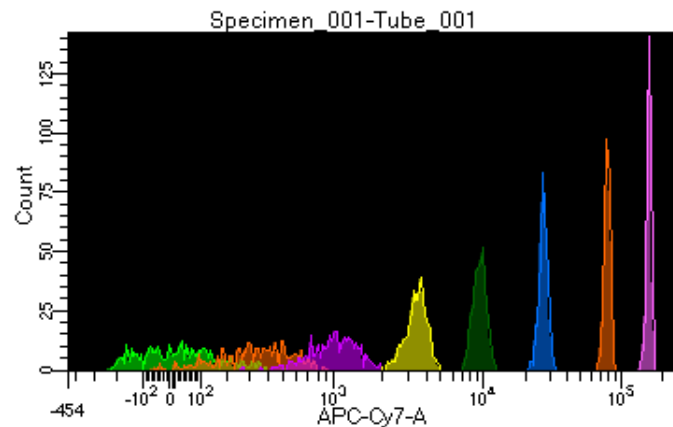

BD FACSDiva 8.0.1

Tube: Tube_001

| Population | #Events | %Parent | %Total |
|------------|---------|---------|--------|
| All Events | 3,978 | #### | 100.0 |
| P1 | 2,938 | 73.9 | 73.9 |
| P2 | 426 | 14.5 | 10.7 |
| P3 | 392 | 13.3 | 9.9 |
| P4 | 376 | 12.8 | 9.5 |
| P5 | 376 | 12.8 | 9.5 |
| P6 | 359 | 12.2 | 9.0 |
| P7 | 343 | 11.7 | 8.6 |
| P8 | 327 | 11.1 | 8.2 |
| P9 | 329 | 11.2 | 8.3 |