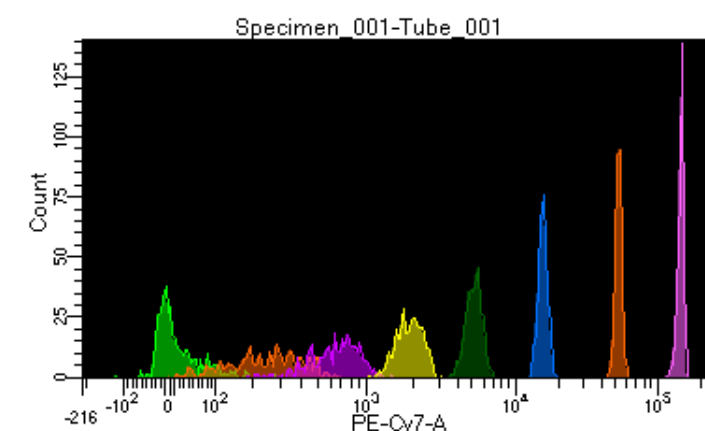

BD FACSDiva 8.0.1

Tube: Tube_001

| Population | #Events | %Parent | %Total |
|------------|---------|---------|--------|
| All Events | 3,978 | #### | 100.0 |
| P1 | 2,938 | 73.9 | 73.9 |
| P2 | 426 | 14.5 | 10.7 |
| P3 | 392 | 13.3 | 9.9 |
| P4 | 376 | 12.8 | 9.5 |
| P5 | 376 | 12.8 | 9.5 |
| P6 | 359 | 12.2 | 9.0 |
| P7 | 343 | 11.7 | 8.6 |
| P8 | 327 | 11.1 | 8.2 |
| P9 | 329 | 11.2 | 8.3 |