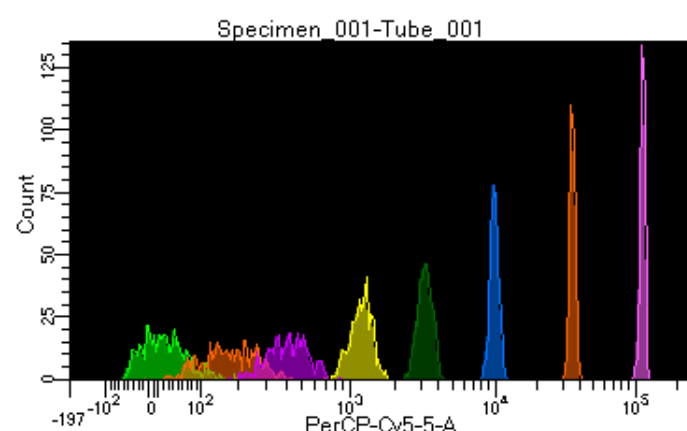

BD FACSDiva 8.0.1

Tube: Tube_001

| Population | #Events | %Parent | %Total |
|------------|---------|---------|--------|
| All Events | 3,978 | #### | 100.0 |
| P1 | 2,938 | 73.9 | 73.9 |
| P2 | 426 | 14.5 | 10.7 |
| P3 | 392 | 13.3 | 9.9 |
| P4 | 376 | 12.8 | 9.5 |
| P5 | 376 | 12.8 | 9.5 |
| P6 | 359 | 12.2 | 9.0 |
| P7 | 343 | 11.7 | 8.6 |
| P8 | 327 | 11.1 | 8.2 |
| P9 | 329 | 11.2 | 8.3 |