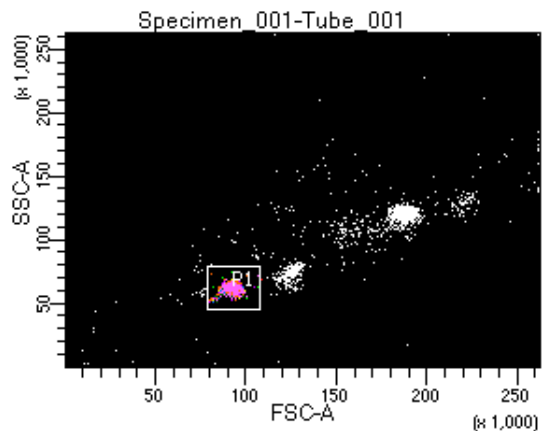

BD FACSDiva 8.0.1

Tube: Tube_001

| Population | #Events | %Parent | %Total |
|------------|---------|---------|--------|
| All Events | 3,978 | #### | 100.0 |
| P1 | 2,938 | 73.9 | 73.9 |
| P2 | 426 | 14.5 | 10.7 |
| P3 | 392 | 13.3 | 9.9 |
| P4 | 376 | 12.8 | 9.5 |
| P5 | 376 | 12.8 | 9.5 |
| P6 | 359 | 12.2 | 9.0 |
| P7 | 343 | 11.7 | 8.6 |
| P8 | 327 | 11.1 | 8.2 |
| P9 | 329 | 11.2 | 8.3 |