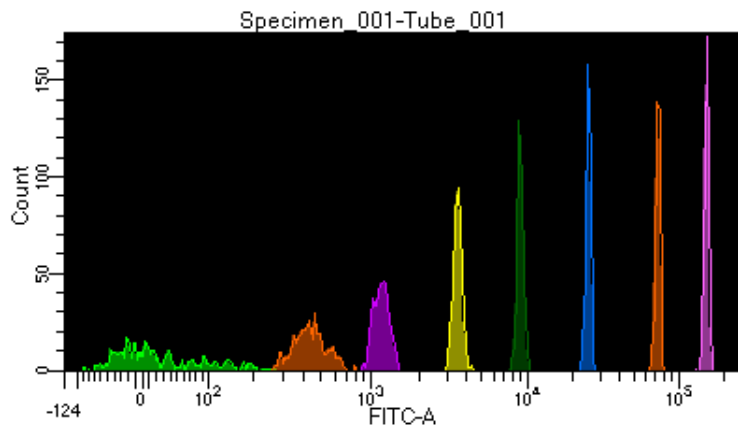

BD FACSDiva 8.0.1

Tube: Tube_001

| Population | #Events | %Parent | %Total |
|------------|---------|---------|--------|
| All Events | 3,978 | #### | 100.0 |
| P1 | 2,938 | 73.9 | 73.9 |
| P2 | 426 | 14.5 | 10.7 |
| P3 | 392 | 13.3 | 9.9 |
| P4 | 376 | 12.8 | 9.5 |
| P5 | 376 | 12.8 | 9.5 |
| P6 | 359 | 12.2 | 9.0 |
| P7 | 343 | 11.7 | 8.6 |
| P8 | 327 | 11.1 | 8.2 |
| P9 | 329 | 11.2 | 8.3 |