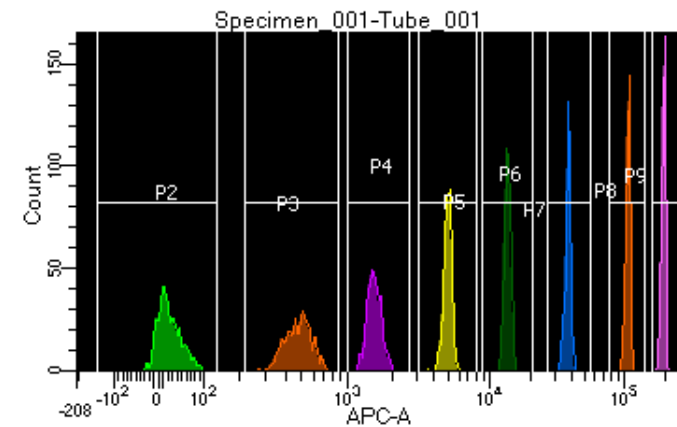

BD FACSDiva 8.0.1

Tube: Tube_001

| Population | #Events | %Parent | %Total |
|------------|---------|---------|--------|
| All Events | 3,978 | #### | 100.0 |
| P1 | 2,938 | 73.9 | 73.9 |
| P2 | 426 | 14.5 | 10.7 |
| P3 | 392 | 13.3 | 9.9 |
| P4 | 376 | 12.8 | 9.5 |
| P5 | 376 | 12.8 | 9.5 |
| P6 | 359 | 12.2 | 9.0 |
| P7 | 343 | 11.7 | 8.6 |
| P8 | 327 | 11.1 | 8.2 |
| P9 | 329 | 11.2 | 8.3 |