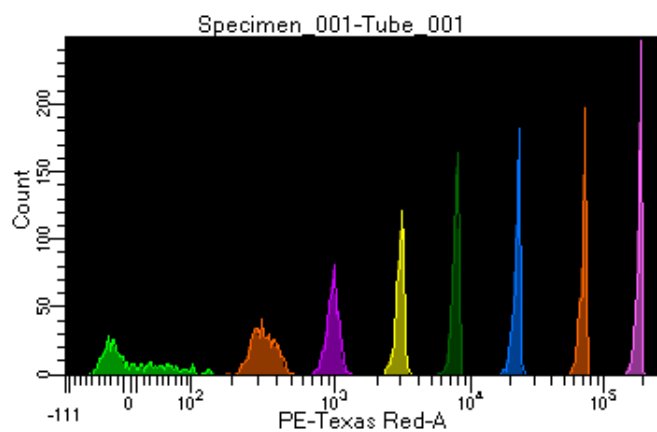

BD FACSDiva 8.0.1

Tube: Tube\_001

Population	#Events	%Parent	%Total
All Events	5,000	####	100.0
P1	3,795	75.9	75.9
P2	489	12.9	9.8
P3	495	13.0	9.9
P4	455	12.0	9.1
P5	466	12.3	9.3
P6	487	12.8	9.7
P7	499	13.1	10.0
P8	439	11.6	8.8
P9	448	11.8	9.0