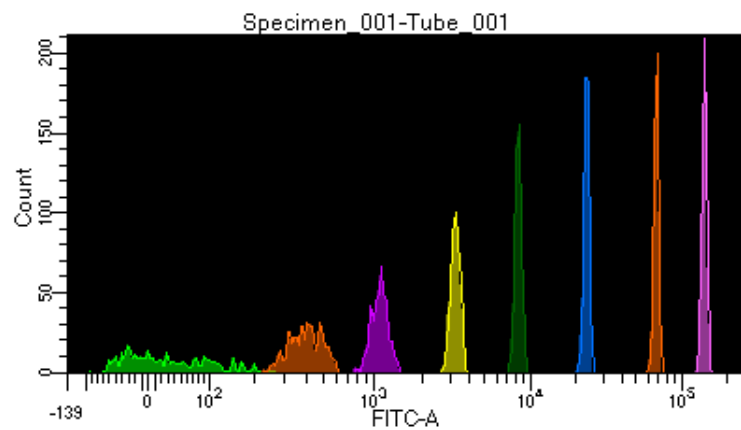

BD FACSDiva 8.0.1

Tube: Tube\_001

Population	#Events	%Parent	%Total
All Events	5,000	####	100.0
P1	3,795	75.9	75.9
P2	489	12.9	9.8
P3	495	13.0	9.9
P4	455	12.0	9.1
P5	466	12.3	9.3
P6	487	12.8	9.7
P7	499	13.1	10.0
P8	439	11.6	8.8
P9	448	11.8	9.0