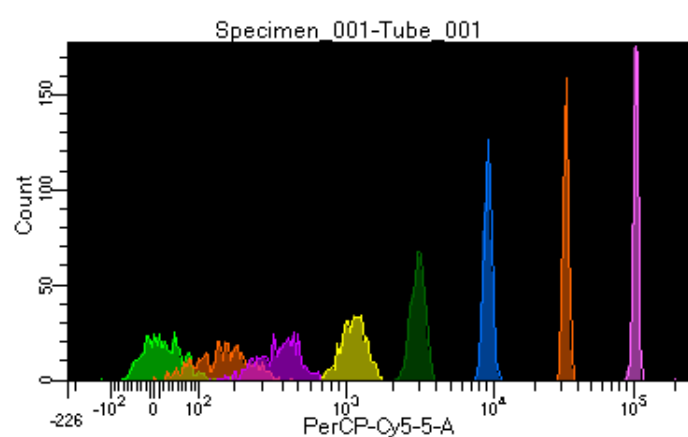

BD FACSDiva 8.0.1

Tube: Tube\_001

Population	#Events	%Parent	%Total
All Events	5,000	####	100.0
P1	3,795	75.9	75.9
P2	489	12.9	9.8
P3	495	13.0	9.9
P4	455	12.0	9.1
P5	466	12.3	9.3
P6	487	12.8	9.7
P7	499	13.1	10.0
P8	439	11.6	8.8
P9	448	11.8	9.0