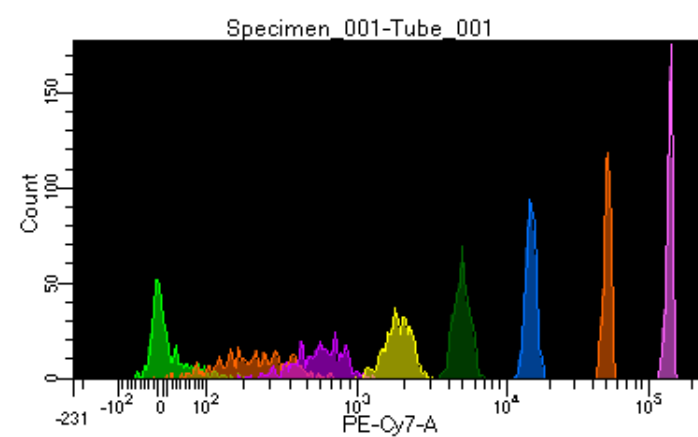

BD FACSDiva 8.0.1

Tube: Tube\_001

Population	#Events	%Parent	%Total
All Events	5,000	####	100.0
P1	3,795	75.9	75.9
P2	489	12.9	9.8
P3	495	13.0	9.9
P4	455	12.0	9.1
P5	466	12.3	9.3
P6	487	12.8	9.7
P7	499	13.1	10.0
P8	439	11.6	8.8
P9	448	11.8	9.0