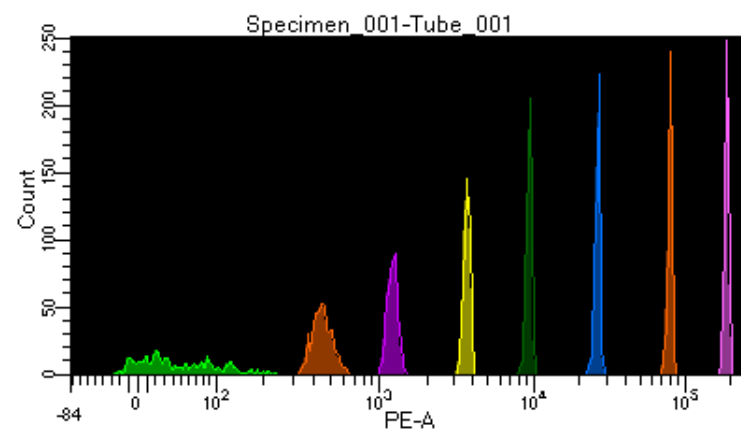

BD FACSDiva 8.0.1

Tube: Tube\_001

Population	#Events	%Parent	%Total
All Events	5,000	####	100.0
P1	3,795	75.9	75.9
P2	489	12.9	9.8
P3	495	13.0	9.9
P4	455	12.0	9.1
P5	466	12.3	9.3
P6	487	12.8	9.7
P7	499	13.1	10.0
P8	439	11.6	8.8
P9	448	11.8	9.0