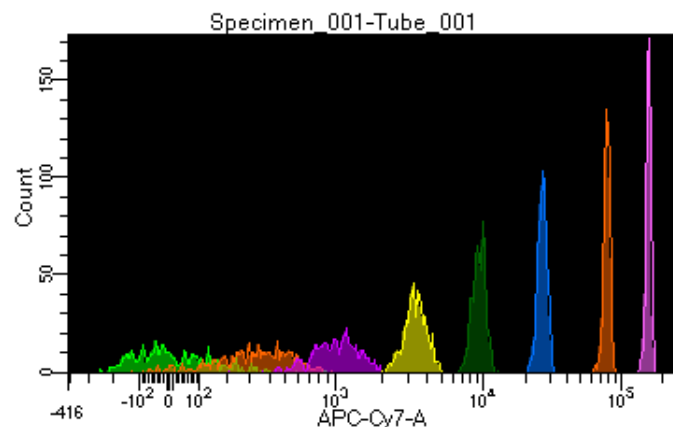

BD FACSDiva 8.0.1

Tube: Tube\_001

Population	#Events	%Parent	%Total
All Events	5,000	####	100.0
P1	3,795	75.9	75.9
P2	489	12.9	9.8
P3	495	13.0	9.9
P4	455	12.0	9.1
P5	466	12.3	9.3
P6	487	12.8	9.7
P7	499	13.1	10.0
P8	439	11.6	8.8
P9	448	11.8	9.0