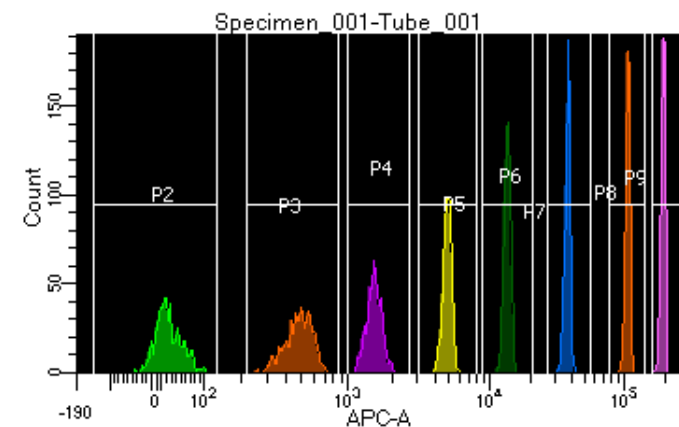

BD FACSDiva 8.0.1

Tube: Tube\_001

Population	#Events	%Parent	%Total
All Events	5,000	####	100.0
P1	3,795	75.9	75.9
P2	489	12.9	9.8
P3	495	13.0	9.9
P4	455	12.0	9.1
P5	466	12.3	9.3
P6	487	12.8	9.7
P7	499	13.1	10.0
P8	439	11.6	8.8
P9	448	11.8	9.0