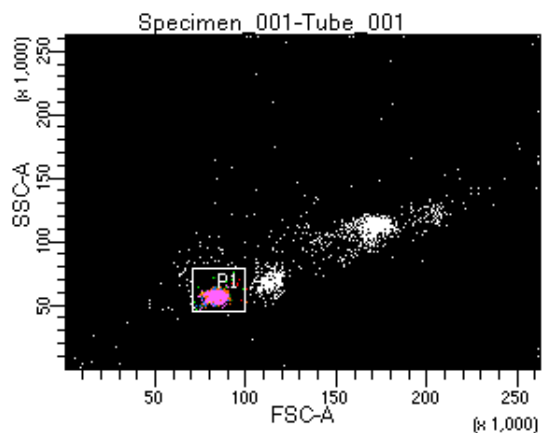

BD FACSDiva 8.0.1

Tube: Tube\_001

Population	#Events	%Parent	%Total
All Events	5,000	####	100.0
P1	3,795	75.9	75.9
P2	489	12.9	9.8
P3	495	13.0	9.9
P4	455	12.0	9.1
P5	466	12.3	9.3
P6	487	12.8	9.7
P7	499	13.1	10.0
P8	439	11.6	8.8
P9	448	11.8	9.0