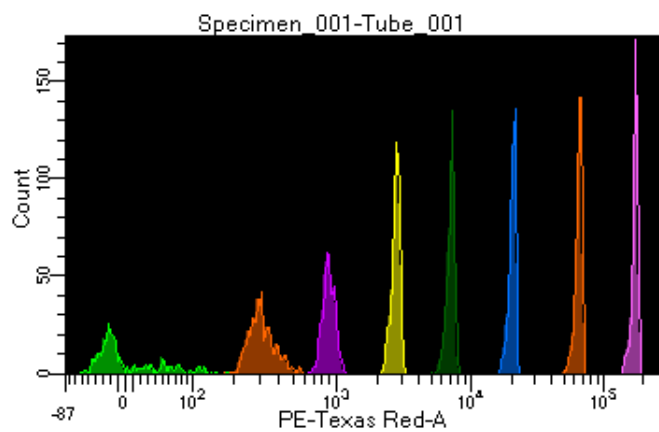

BD FACSDiva 8.0.1

Tube: Tube_001

Population	#Events	%Parent	%Total
All Events	4,220	####	100.0
P1	3,354	79.5	79.5
P2	356	10.6	8.4
P3	464	13.8	11.0
P4	407	12.1	9.6
P5	465	13.9	11.0
P6	432	12.9	10.2
P7	412	12.3	9.8
P8	413	12.3	9.8
P9	389	11.6	9.2