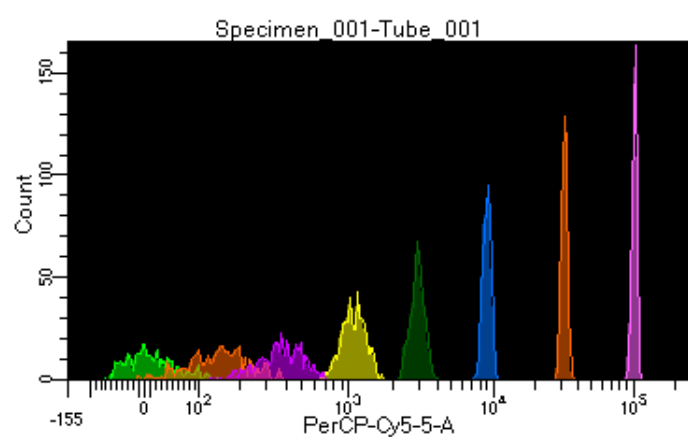

BD FACSDiva 8.0.1

Tube: Tube_001

Population	#Events	%Parent	%Total
All Events	4,220	####	100.0
P1	3,354	79.5	79.5
P2	356	10.6	8.4
P3	464	13.8	11.0
P4	407	12.1	9.6
P5	465	13.9	11.0
P6	432	12.9	10.2
P7	412	12.3	9.8
P8	413	12.3	9.8
P9	389	11.6	9.2