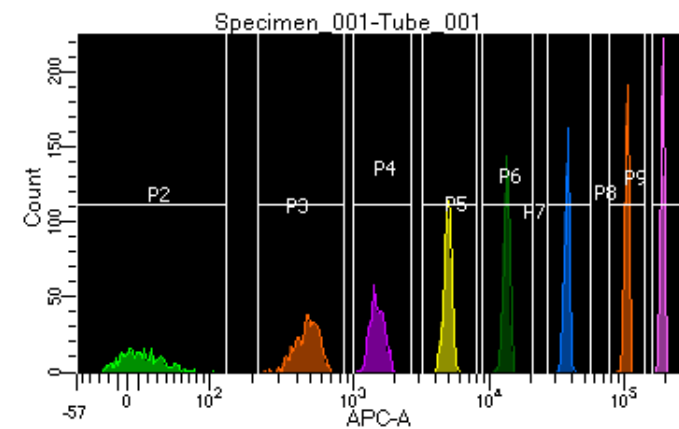

BD FACSDiva 8.0.1

Tube: Tube_001

Population	#Events	%Parent	%Total
All Events	4,220	####	100.0
P1	3,354	79.5	79.5
P2	356	10.6	8.4
P3	464	13.8	11.0
P4	407	12.1	9.6
P5	465	13.9	11.0
P6	432	12.9	10.2
P7	412	12.3	9.8
P8	413	12.3	9.8
P9	389	11.6	9.2