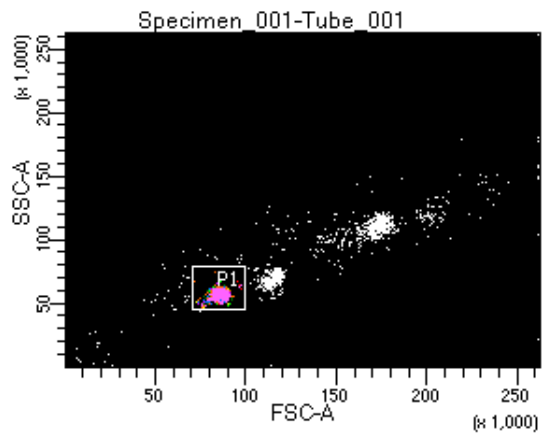

BD FACSDiva 8.0.1

Tube: Tube_001

Population	#Events	%Parent	%Total
All Events	4,220	####	100.0
P1	3,354	79.5	79.5
P2	356	10.6	8.4
P3	464	13.8	11.0
P4	407	12.1	9.6
P5	465	13.9	11.0
P6	432	12.9	10.2
P7	412	12.3	9.8
P8	413	12.3	9.8
P9	389	11.6	9.2