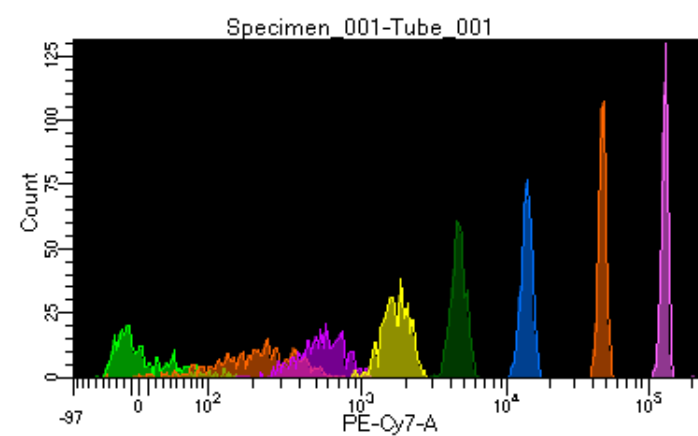

BD FACSDiva 8.0.1

Tube: Tube_001

Population	#Events	%Parent	%Total
All Events	4,220	####	100.0
P1	3,354	79.5	79.5
P2	356	10.6	8.4
P3	464	13.8	11.0
P4	407	12.1	9.6
P5	465	13.9	11.0
P6	432	12.9	10.2
P7	412	12.3	9.8
P8	413	12.3	9.8
P9	389	11.6	9.2