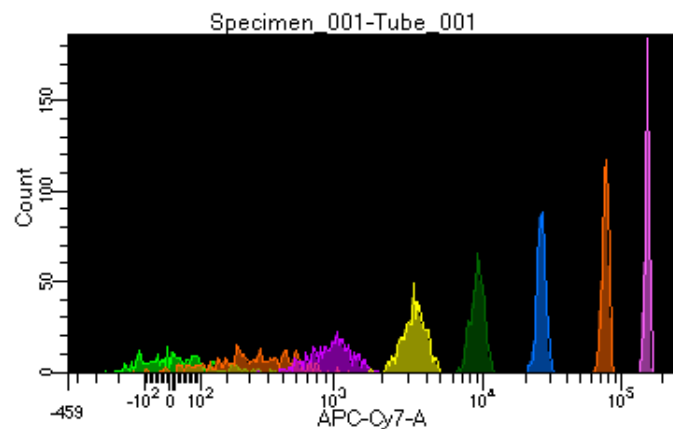

BD FACSDiva 8.0.1

Tube: Tube_001

Population	#Events	%Parent	%Total
All Events	4,220	####	100.0
P1	3,354	79.5	79.5
P2	356	10.6	8.4
P3	464	13.8	11.0
P4	407	12.1	9.6
P5	465	13.9	11.0
P6	432	12.9	10.2
P7	412	12.3	9.8
P8	413	12.3	9.8
P9	389	11.6	9.2