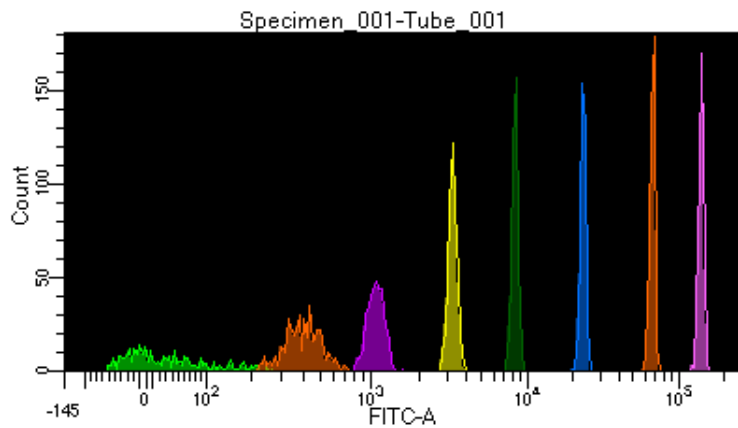

BD FACSDiva 8.0.1

Tube: Tube_001

Population	#Events	%Parent	%Total
All Events	4,220	####	100.0
P1	3,354	79.5	79.5
P2	356	10.6	8.4
P3	464	13.8	11.0
P4	407	12.1	9.6
P5	465	13.9	11.0
P6	432	12.9	10.2
P7	412	12.3	9.8
P8	413	12.3	9.8
P9	389	11.6	9.2