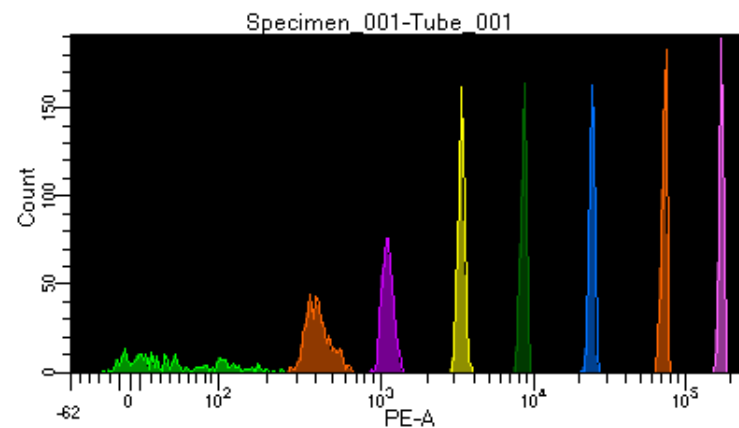

BD FACSDiva 8.0.1

Tube: Tube_001

Population	#Events	%Parent	%Total
All Events	4,220	####	100.0
P1	3,354	79.5	79.5
P2	356	10.6	8.4
P3	464	13.8	11.0
P4	407	12.1	9.6
P5	465	13.9	11.0
P6	432	12.9	10.2
P7	412	12.3	9.8
P8	413	12.3	9.8
P9	389	11.6	9.2