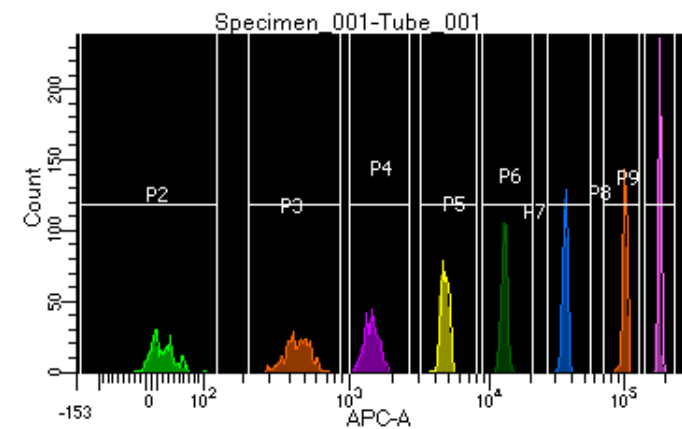

BD FACSDiva 8.0.1

Tube: Tube_001

Population	#Events	%Parent	%Total
All Events	3,114	####	100.0
P1	2,661	85.5	85.5
P2	301	11.3	9.7
P3	359	13.5	11.5
P4	327	12.3	10.5
P5	355	13.3	11.4
P6	336	12.6	10.8
P7	327	12.3	10.5
P8	323	12.1	10.4
P9	326	12.3	10.5