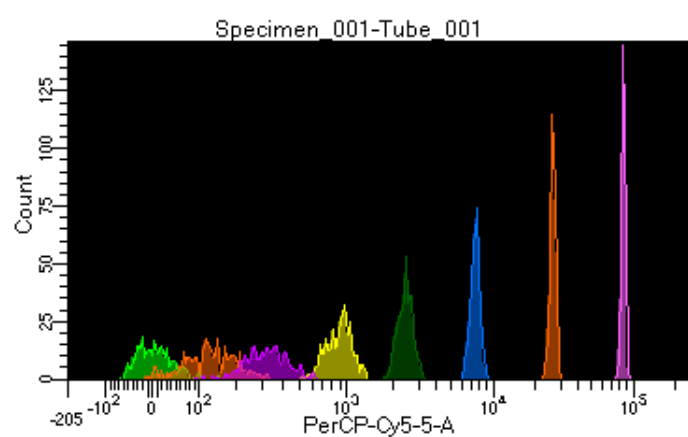

BD FACSDiva 8.0.1

Tube: Tube_001

Population	#Events	%Parent	%Total
All Events	3,114	####	100.0
P1	2,661	85.5	85.5
P2	301	11.3	9.7
P3	359	13.5	11.5
P4	327	12.3	10.5
P5	355	13.3	11.4
P6	336	12.6	10.8
P7	327	12.3	10.5
P8	323	12.1	10.4
P9	326	12.3	10.5