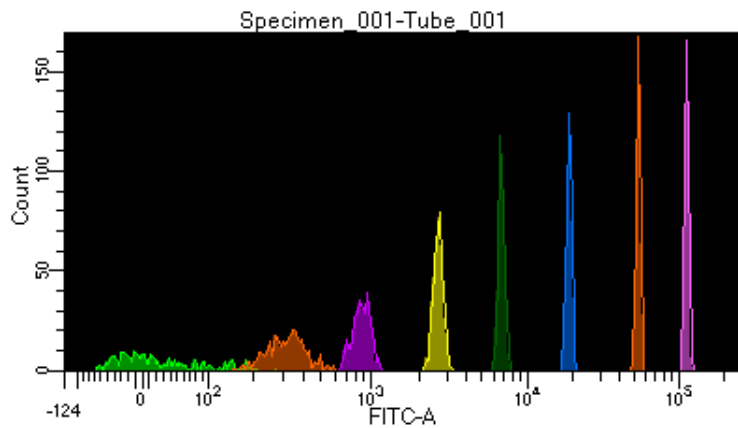

BD FACSDiva 8.0.1

Tube: Tube_001

Population	#Events	%Parent	%Total
All Events	3,114	####	100.0
P1	2,661	85.5	85.5
P2	301	11.3	9.7
P3	359	13.5	11.5
P4	327	12.3	10.5
P5	355	13.3	11.4
P6	336	12.6	10.8
P7	327	12.3	10.5
P8	323	12.1	10.4
P9	326	12.3	10.5