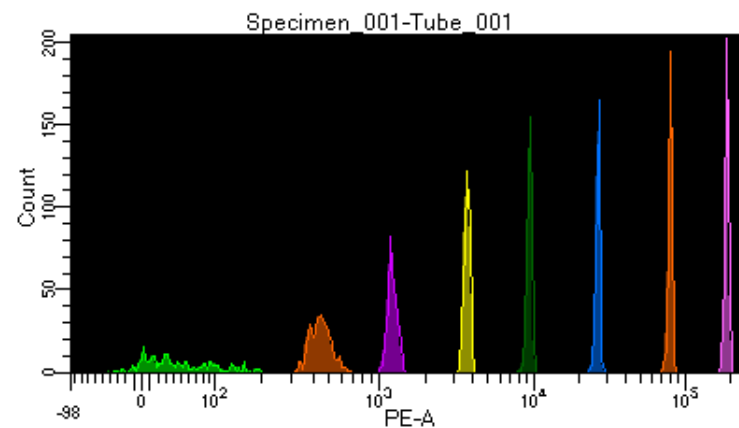

BD FACSDiva 8.0.1

Tube: Tube_001

Population	#Events	%Parent	%Total
All Events	3,114	####	100.0
P1	2,661	85.5	85.5
P2	301	11.3	9.7
P3	359	13.5	11.5
P4	327	12.3	10.5
P5	355	13.3	11.4
P6	336	12.6	10.8
P7	327	12.3	10.5
P8	323	12.1	10.4
P9	326	12.3	10.5