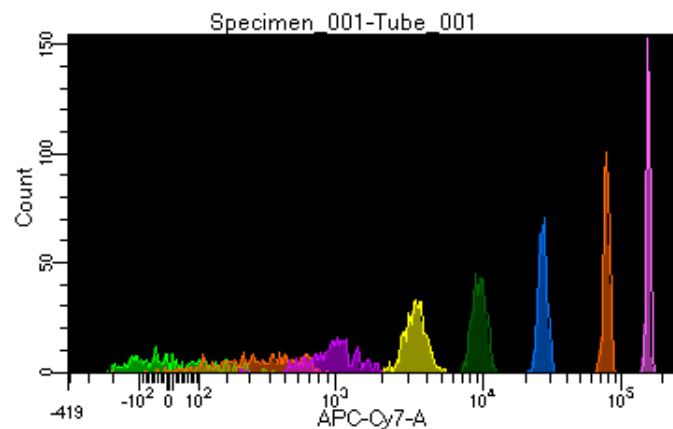

BD FACSDiva 8.0.1

Tube: Tube_001

Population	#Events	%Parent	%Total
All Events	3,114	####	100.0
P1	2,661	85.5	85.5
P2	301	11.3	9.7
P3	359	13.5	11.5
P4	327	12.3	10.5
P5	355	13.3	11.4
P6	336	12.6	10.8
P7	327	12.3	10.5
P8	323	12.1	10.4
P9	326	12.3	10.5