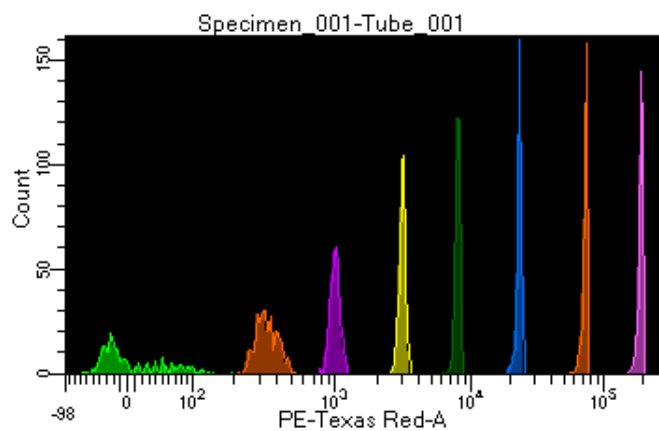

BD FACSDiva 8.0.1

Tube: Tube_001

Population	#Events	%Parent	%Total
All Events	3,114	####	100.0
P1	2,661	85.5	85.5
P2	301	11.3	9.7
P3	359	13.5	11.5
P4	327	12.3	10.5
P5	355	13.3	11.4
P6	336	12.6	10.8
P7	327	12.3	10.5
P8	323	12.1	10.4
P9	326	12.3	10.5