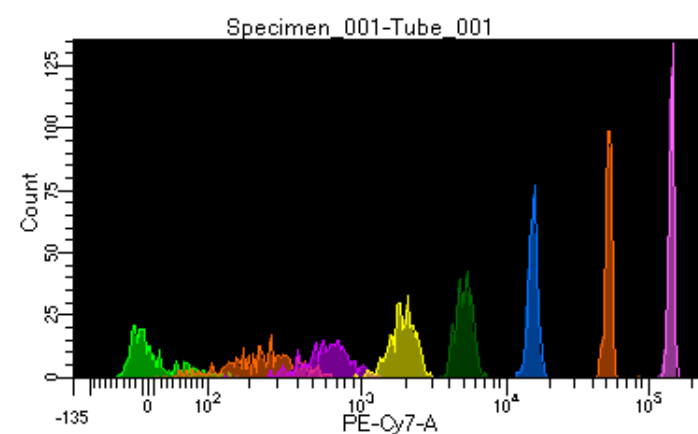

BD FACSDiva 8.0.1

Tube: Tube_001

Population	#Events	%Parent	%Total
All Events	3,114	####	100.0
P1	2,661	85.5	85.5
P2	301	11.3	9.7
P3	359	13.5	11.5
P4	327	12.3	10.5
P5	355	13.3	11.4
P6	336	12.6	10.8
P7	327	12.3	10.5
P8	323	12.1	10.4
P9	326	12.3	10.5