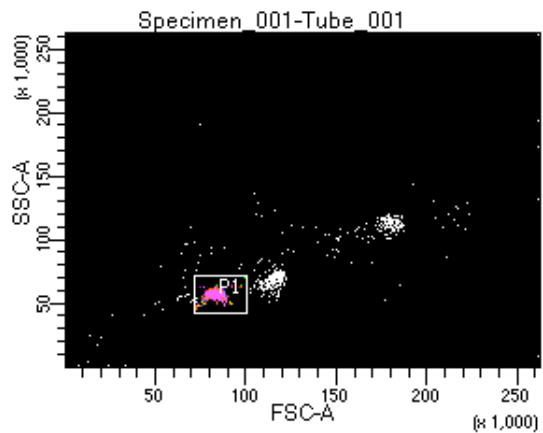

BD FACSDiva 8.0.1

Tube: Tube_001

Population	#Events	%Parent	%Total
All Events	3,114	####	100.0
P1	2,661	85.5	85.5
P2	301	11.3	9.7
P3	359	13.5	11.5
P4	327	12.3	10.5
P5	355	13.3	11.4
P6	336	12.6	10.8
P7	327	12.3	10.5
P8	323	12.1	10.4
P9	326	12.3	10.5