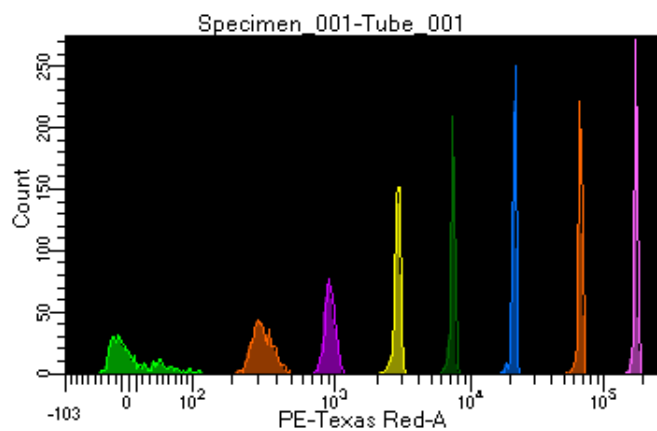

BD FACSDiva 8.0.1

Tube: Tube_001

Population	#Events	%Parent	%Total
All Events	5,000	####	100.0
P1	3,546	70.9	70.9
P2	499	14.1	10.0
P3	481	13.6	9.6
P4	434	12.2	8.7
P5	455	12.8	9.1
P6	446	12.6	8.9
P7	413	11.6	8.3
P8	417	11.8	8.3
P9	386	10.9	7.7