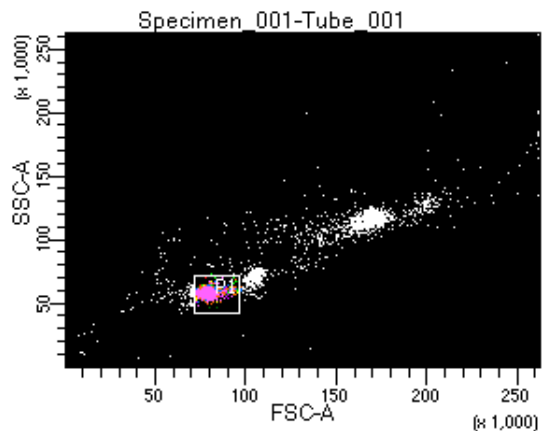

BD FACSDiva 8.0.1

Tube: Tube_001

Population	#Events	%Parent	%Total
All Events	5,000	####	100.0
P1	3,546	70.9	70.9
P2	499	14.1	10.0
P3	481	13.6	9.6
P4	434	12.2	8.7
P5	455	12.8	9.1
P6	446	12.6	8.9
P7	413	11.6	8.3
P8	417	11.8	8.3
P9	386	10.9	7.7