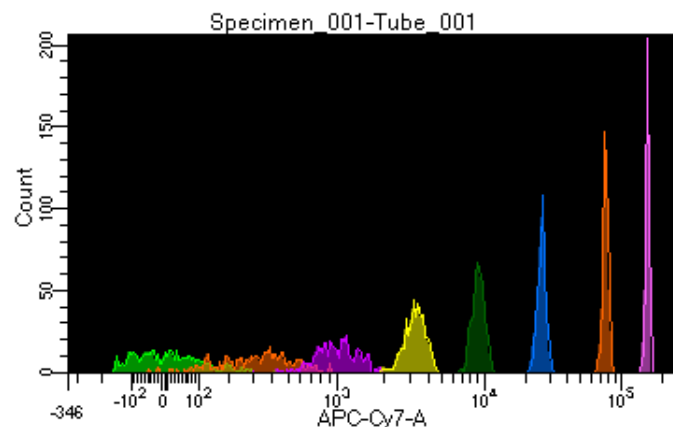

BD FACSDiva 8.0.1

Tube: Tube_001

Population	#Events	%Parent	%Total
All Events	5,000	####	100.0
P1	3,546	70.9	70.9
P2	499	14.1	10.0
P3	481	13.6	9.6
P4	434	12.2	8.7
P5	455	12.8	9.1
P6	446	12.6	8.9
P7	413	11.6	8.3
P8	417	11.8	8.3
P9	386	10.9	7.7