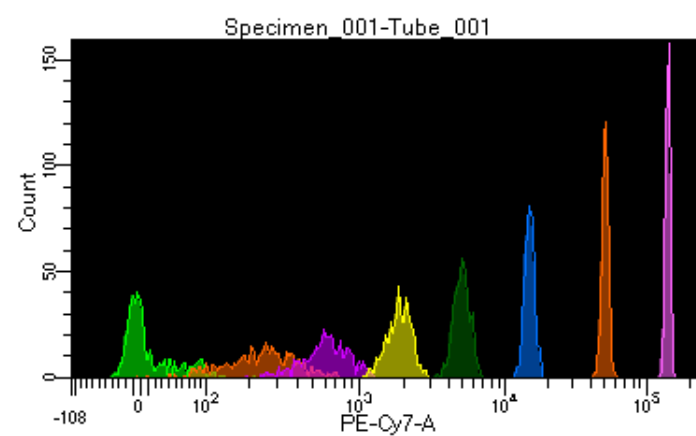

BD FACSDiva 8.0.1

Tube: Tube_001

Population	#Events	%Parent	%Total
All Events	5,000	####	100.0
P1	3,546	70.9	70.9
P2	499	14.1	10.0
P3	481	13.6	9.6
P4	434	12.2	8.7
P5	455	12.8	9.1
P6	446	12.6	8.9
P7	413	11.6	8.3
P8	417	11.8	8.3
P9	386	10.9	7.7