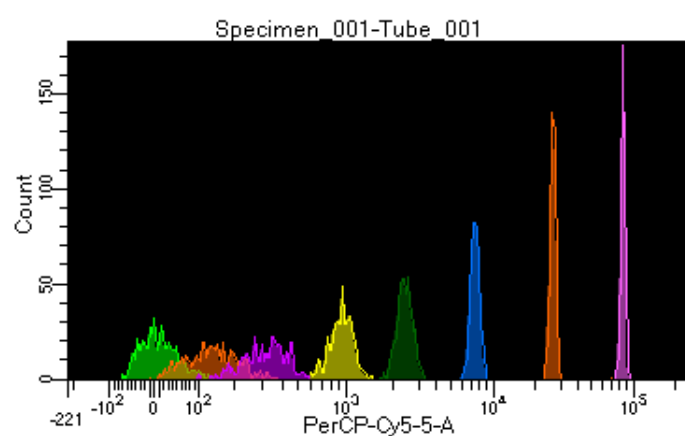

BD FACSDiva 8.0.1

Tube: Tube_001

Population	#Events	%Parent	%Total
All Events	5,000	####	100.0
P1	3,546	70.9	70.9
P2	499	14.1	10.0
P3	481	13.6	9.6
P4	434	12.2	8.7
P5	455	12.8	9.1
P6	446	12.6	8.9
P7	413	11.6	8.3
P8	417	11.8	8.3
P9	386	10.9	7.7