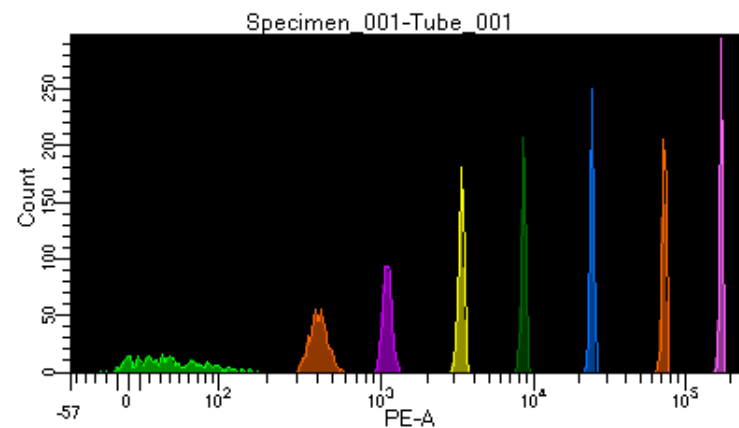

BD FACSDiva 8.0.1

Tube: Tube_001

Population	#Events	%Parent	%Total
All Events	5,000	####	100.0
P1	3,546	70.9	70.9
P2	499	14.1	10.0
P3	481	13.6	9.6
P4	434	12.2	8.7
P5	455	12.8	9.1
P6	446	12.6	8.9
P7	413	11.6	8.3
P8	417	11.8	8.3
P9	386	10.9	7.7