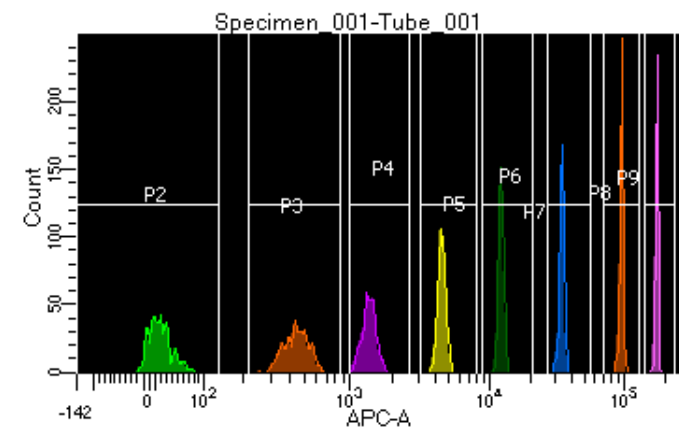

BD FACSDiva 8.0.1

Tube: Tube_001

Population	#Events	%Parent	%Total
All Events	5,000	####	100.0
P1	3,546	70.9	70.9
P2	499	14.1	10.0
P3	481	13.6	9.6
P4	434	12.2	8.7
P5	455	12.8	9.1
P6	446	12.6	8.9
P7	413	11.6	8.3
P8	417	11.8	8.3
P9	386	10.9	7.7