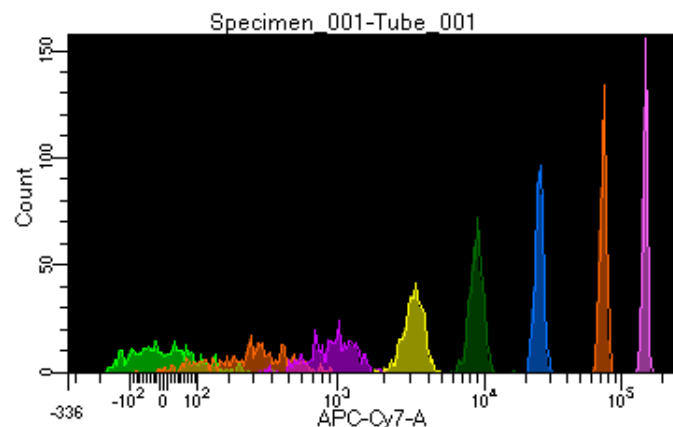

BD FACSDiva 8.0.1

Tube: Tube_001

Population	#Events	%Parent	%Total
All Events	4,709	####	100.0
P1	3,406	72.3	72.3
P2	455	13.4	9.7
P3	446	13.1	9.5
P4	408	12.0	8.7
P5	415	12.2	8.8
P6	456	13.4	9.7
P7	409	12.0	8.7
P8	422	12.4	9.0
P9	371	10.9	7.9