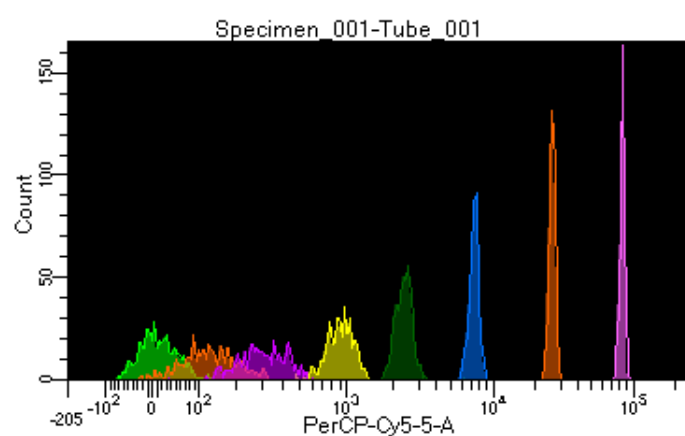

BD FACSDiva 8.0.1

Tube: Tube_001

Population	#Events	%Parent	%Total
All Events	4,709	####	100.0
P1	3,406	72.3	72.3
P2	455	13.4	9.7
P3	446	13.1	9.5
P4	408	12.0	8.7
P5	415	12.2	8.8
P6	456	13.4	9.7
P7	409	12.0	8.7
P8	422	12.4	9.0
P9	371	10.9	7.9