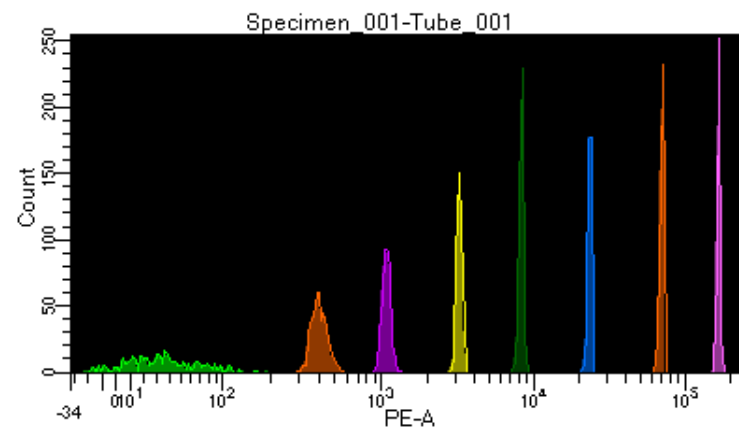

BD FACSDiva 8.0.1

Tube: Tube_001

Population	#Events	%Parent	%Total
All Events	4,709	####	100.0
P1	3,406	72.3	72.3
P2	455	13.4	9.7
P3	446	13.1	9.5
P4	408	12.0	8.7
P5	415	12.2	8.8
P6	456	13.4	9.7
P7	409	12.0	8.7
P8	422	12.4	9.0
P9	371	10.9	7.9