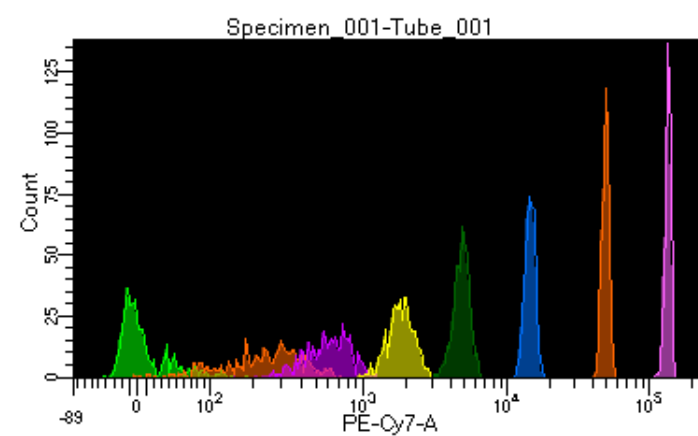

BD FACSDiva 8.0.1

Tube: Tube_001

Population	#Events	%Parent	%Total
All Events	4,709	####	100.0
P1	3,406	72.3	72.3
P2	455	13.4	9.7
P3	446	13.1	9.5
P4	408	12.0	8.7
P5	415	12.2	8.8
P6	456	13.4	9.7
P7	409	12.0	8.7
P8	422	12.4	9.0
P9	371	10.9	7.9