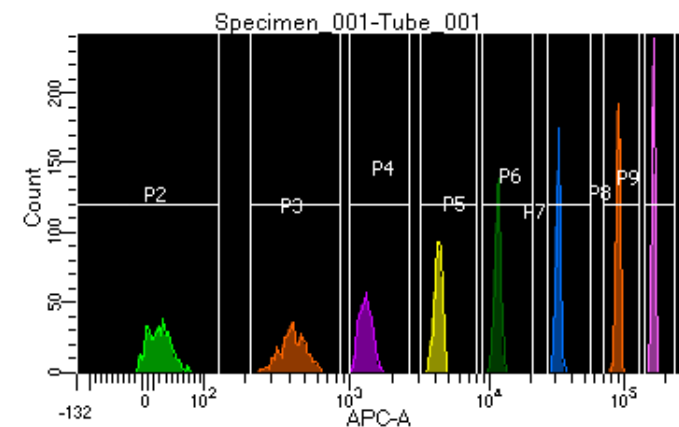

BD FACSDiva 8.0.1

Tube: Tube_001

Population	#Events	%Parent	%Total
All Events	4,709	####	100.0
P1	3,406	72.3	72.3
P2	455	13.4	9.7
P3	446	13.1	9.5
P4	408	12.0	8.7
P5	415	12.2	8.8
P6	456	13.4	9.7
P7	409	12.0	8.7
P8	422	12.4	9.0
P9	371	10.9	7.9