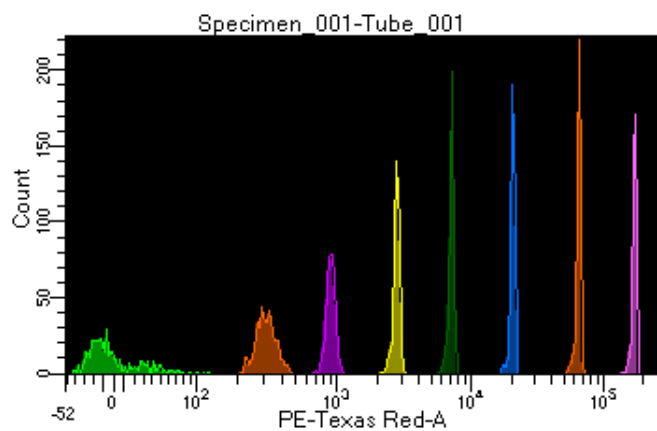

BD FACSDiva 8.0.1

Tube: Tube_001

Population	#Events	%Parent	%Total
All Events	4,709	####	100.0
P1	3,406	72.3	72.3
P2	455	13.4	9.7
P3	446	13.1	9.5
P4	408	12.0	8.7
P5	415	12.2	8.8
P6	456	13.4	9.7
P7	409	12.0	8.7
P8	422	12.4	9.0
P9	371	10.9	7.9