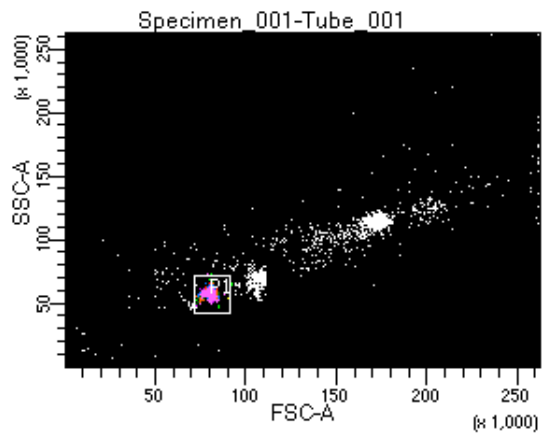

BD FACSDiva 8.0.1

Tube: Tube_001

Population	#Events	%Parent	%Total
All Events	4,709	####	100.0
P1	3,406	72.3	72.3
P2	455	13.4	9.7
P3	446	13.1	9.5
P4	408	12.0	8.7
P5	415	12.2	8.8
P6	456	13.4	9.7
P7	409	12.0	8.7
P8	422	12.4	9.0
P9	371	10.9	7.9