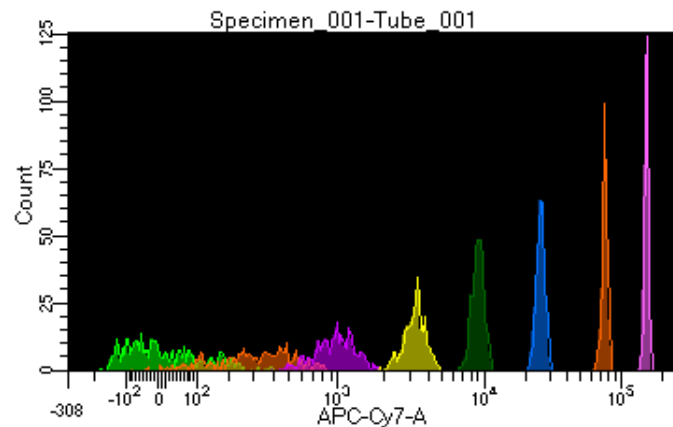

BD FACSDiva 8.0.1

Tube: Tube\_001

Population	#Events	%Parent	%Total
All Events	3,361	####	100.0
P1	2,421	72.0	72.0
P2	390	16.1	11.6
P3	307	12.7	9.1
P4	297	12.3	8.8
P5	280	11.6	8.3
P6	320	13.2	9.5
P7	285	11.8	8.5
P8	246	10.2	7.3
P9	287	11.9	8.5