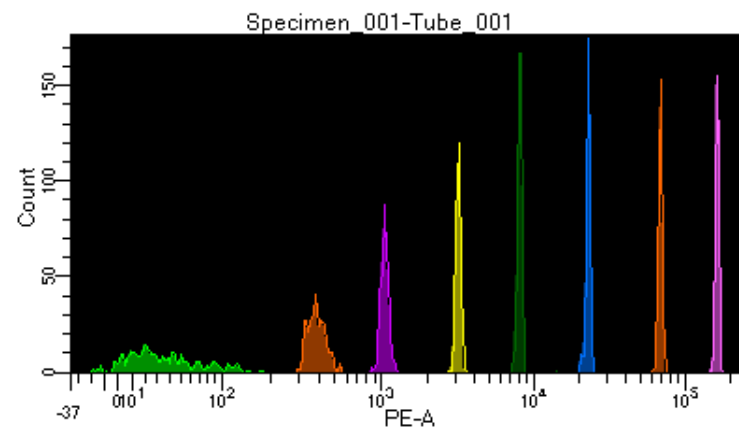

BD FACSDiva 8.0.1

Tube: Tube\_001

Population	#Events	%Parent	%Total
All Events	3,361	####	100.0
P1	2,421	72.0	72.0
P2	390	16.1	11.6
P3	307	12.7	9.1
P4	297	12.3	8.8
P5	280	11.6	8.3
P6	320	13.2	9.5
P7	285	11.8	8.5
P8	246	10.2	7.3
P9	287	11.9	8.5