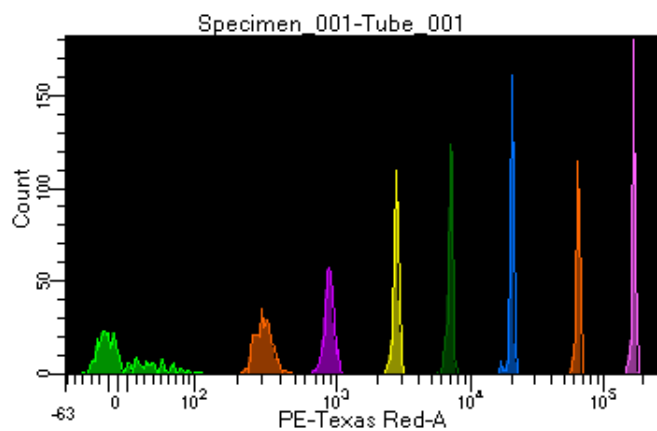

BD FACSDiva 8.0.1

Tube: Tube\_001

Population	#Events	%Parent	%Total
All Events	3,361	####	100.0
P1	2,421	72.0	72.0
P2	390	16.1	11.6
P3	307	12.7	9.1
P4	297	12.3	8.8
P5	280	11.6	8.3
P6	320	13.2	9.5
P7	285	11.8	8.5
P8	246	10.2	7.3
P9	287	11.9	8.5