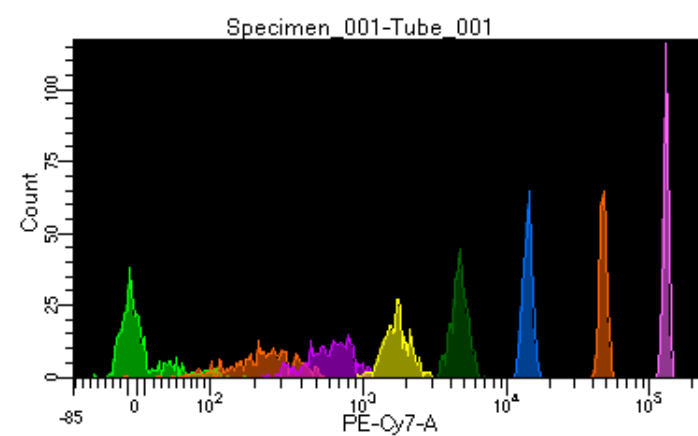

BD FACSDiva 8.0.1

Tube: Tube\_001

Population	#Events	%Parent	%Total
All Events	3,361	####	100.0
P1	2,421	72.0	72.0
P2	390	16.1	11.6
P3	307	12.7	9.1
P4	297	12.3	8.8
P5	280	11.6	8.3
P6	320	13.2	9.5
P7	285	11.8	8.5
P8	246	10.2	7.3
P9	287	11.9	8.5