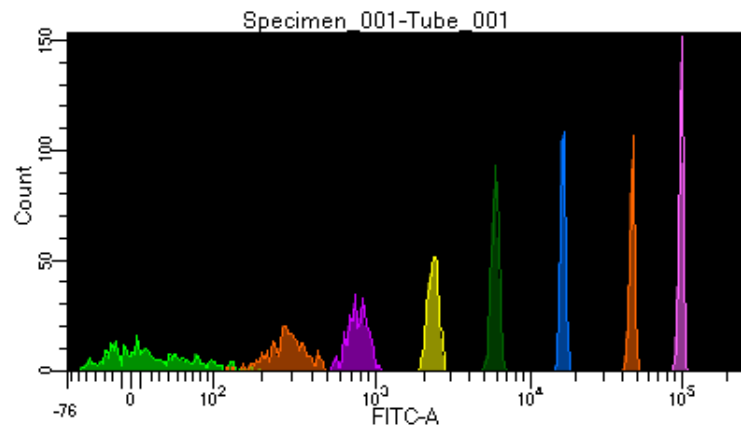

BD FACSDiva 8.0.1

Tube: Tube\_001

Population	#Events	%Parent	%Total
All Events	3,361	####	100.0
P1	2,421	72.0	72.0
P2	390	16.1	11.6
P3	307	12.7	9.1
P4	297	12.3	8.8
P5	280	11.6	8.3
P6	320	13.2	9.5
P7	285	11.8	8.5
P8	246	10.2	7.3
P9	287	11.9	8.5