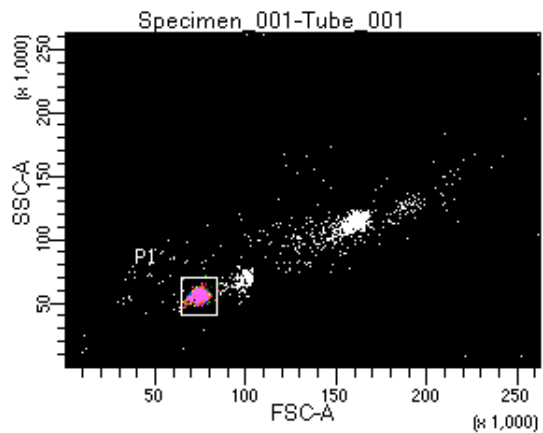

BD FACSDiva 8.0.1

Tube: Tube\_001

Population	#Events	%Parent	%Total
All Events	3,361	####	100.0
P1	2,421	72.0	72.0
P2	390	16.1	11.6
P3	307	12.7	9.1
P4	297	12.3	8.8
P5	280	11.6	8.3
P6	320	13.2	9.5
P7	285	11.8	8.5
P8	246	10.2	7.3
P9	287	11.9	8.5