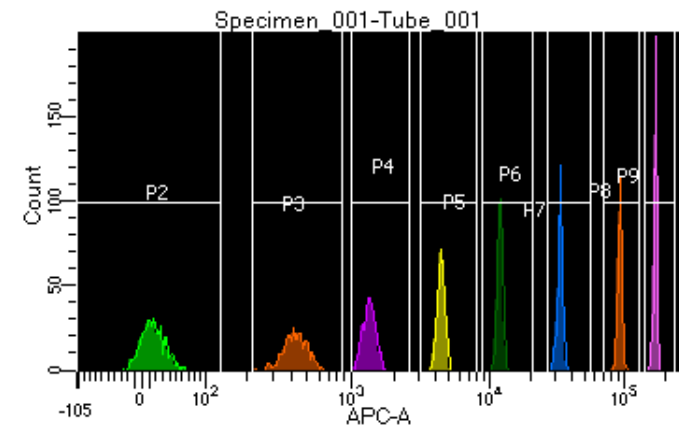

BD FACSDiva 8.0.1

Tube: Tube\_001

Population	#Events	%Parent	%Total
All Events	3,361	####	100.0
P1	2,421	72.0	72.0
P2	390	16.1	11.6
P3	307	12.7	9.1
P4	297	12.3	8.8
P5	280	11.6	8.3
P6	320	13.2	9.5
P7	285	11.8	8.5
P8	246	10.2	7.3
P9	287	11.9	8.5