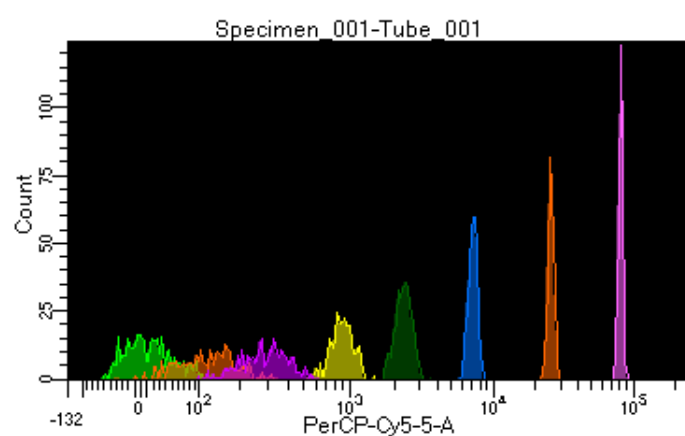

BD FACSDiva 8.0.1

Tube: Tube\_001

Population	#Events	%Parent	%Total
All Events	3,361	####	100.0
P1	2,421	72.0	72.0
P2	390	16.1	11.6
P3	307	12.7	9.1
P4	297	12.3	8.8
P5	280	11.6	8.3
P6	320	13.2	9.5
P7	285	11.8	8.5
P8	246	10.2	7.3
P9	287	11.9	8.5