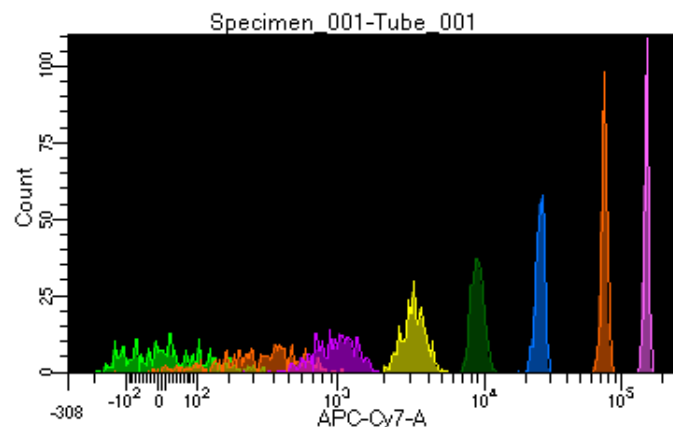

# BD FACSDiva 8.0.1

Tube: Tube\_001

Population	#Events	%Parent	%Total
All Events	3,143	####	100.0
P1	2,267	72.1	72.1
P2	329	14.5	10.5
P3	300	13.2	9.5
P4	273	12.0	8.7
P5	281	12.4	8.9
P6	263	11.6	8.4
P7	272	12.0	8.7
P8	290	12.8	9.2
P9	252	11.1	8.0