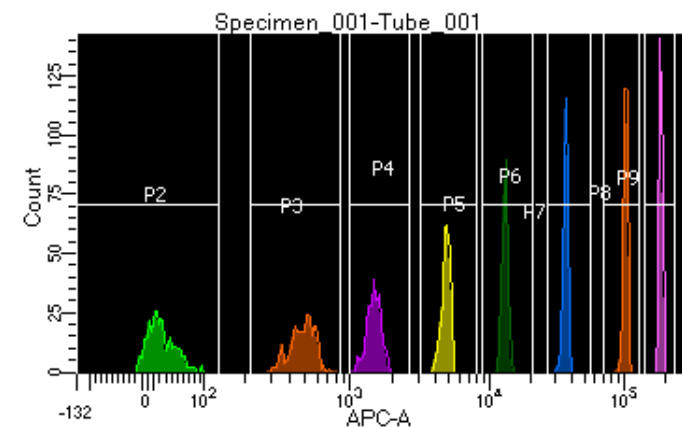

# BD FACSDiva 8.0.1

Tube: Tube\_001

Population	#Events	%Parent	%Total
All Events	3,143	####	100.0
P1	2,267	72.1	72.1
P2	329	14.5	10.5
P3	300	13.2	9.5
P4	273	12.0	8.7
P5	281	12.4	8.9
P6	263	11.6	8.4
P7	272	12.0	8.7
P8	290	12.8	9.2
P9	252	11.1	8.0