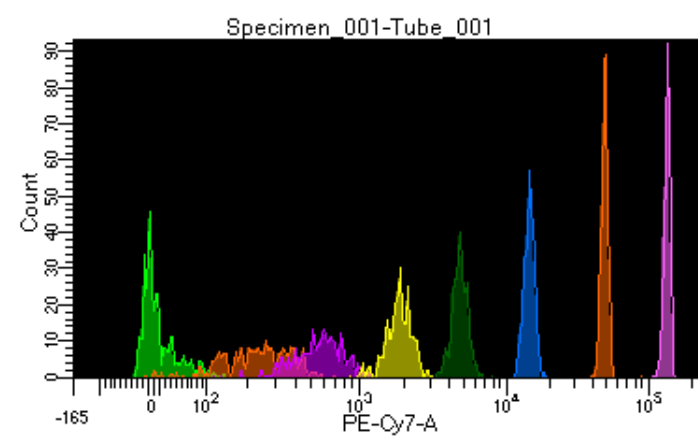

# BD FACSDiva 8.0.1

Tube: Tube\_001

Population	#Events	%Parent	%Total
All Events	3,143	####	100.0
P1	2,267	72.1	72.1
P2	329	14.5	10.5
P3	300	13.2	9.5
P4	273	12.0	8.7
P5	281	12.4	8.9
P6	263	11.6	8.4
P7	272	12.0	8.7
P8	290	12.8	9.2
P9	252	11.1	8.0