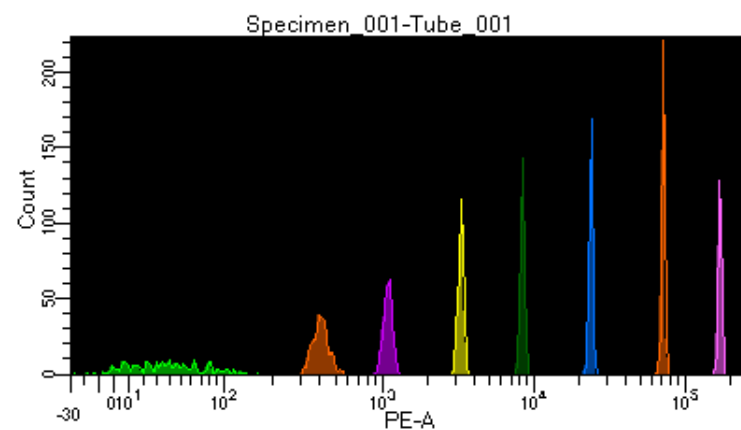

# BD FACSDiva 8.0.1

Tube: Tube\_001

Population	#Events	%Parent	%Total
All Events	3,143	####	100.0
P1	2,267	72.1	72.1
P2	329	14.5	10.5
P3	300	13.2	9.5
P4	273	12.0	8.7
P5	281	12.4	8.9
P6	263	11.6	8.4
P7	272	12.0	8.7
P8	290	12.8	9.2
P9	252	11.1	8.0