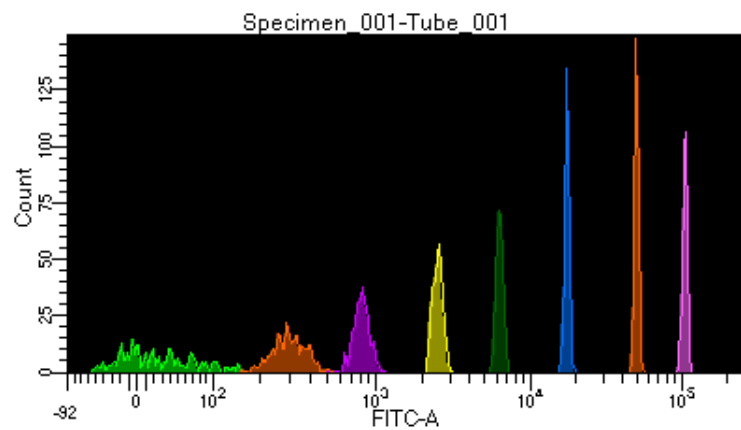

# BD FACSDiva 8.0.1

Tube: Tube\_001

Population	#Events	%Parent	%Total
All Events	3,143	####	100.0
P1	2,267	72.1	72.1
P2	329	14.5	10.5
P3	300	13.2	9.5
P4	273	12.0	8.7
P5	281	12.4	8.9
P6	263	11.6	8.4
P7	272	12.0	8.7
P8	290	12.8	9.2
P9	252	11.1	8.0