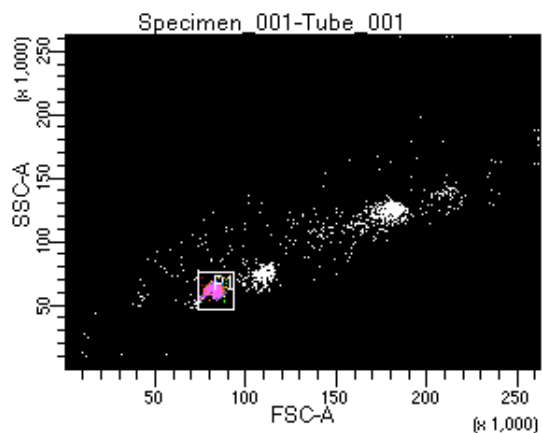

# BD FACSDiva 8.0.1

Tube: Tube\_001

Population	#Events	%Parent	%Total
All Events	3,143	####	100.0
P1	2,267	72.1	72.1
P2	329	14.5	10.5
P3	300	13.2	9.5
P4	273	12.0	8.7
P5	281	12.4	8.9
P6	263	11.6	8.4
P7	272	12.0	8.7
P8	290	12.8	9.2
P9	252	11.1	8.0