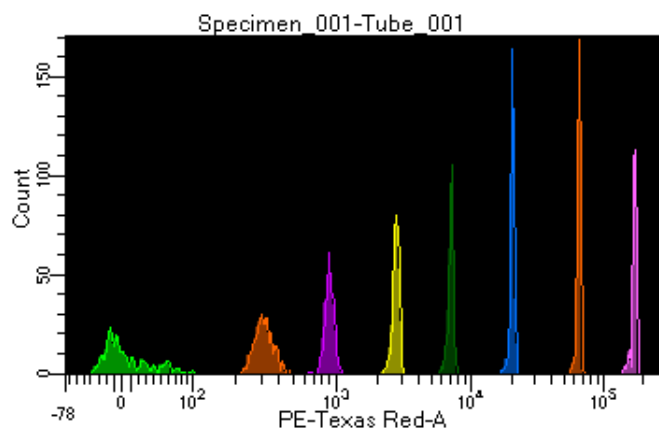

# BD FACSDiva 8.0.1

Tube: Tube\_001

Population	#Events	%Parent	%Total
All Events	3,143	####	100.0
P1	2,267	72.1	72.1
P2	329	14.5	10.5
P3	300	13.2	9.5
P4	273	12.0	8.7
P5	281	12.4	8.9
P6	263	11.6	8.4
P7	272	12.0	8.7
P8	290	12.8	9.2
P9	252	11.1	8.0