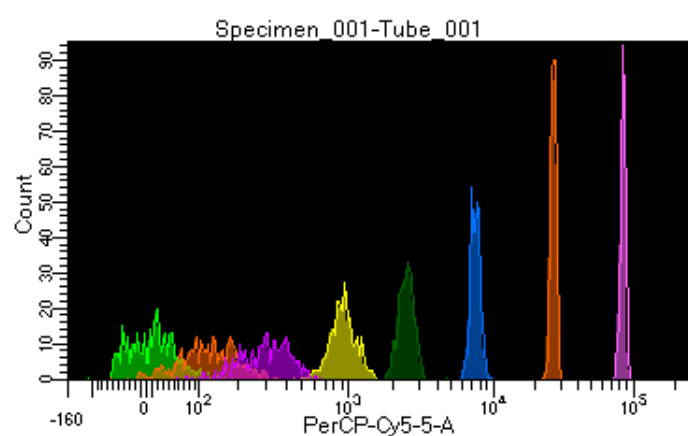

# BD FACSDiva 8.0.1

Tube: Tube\_001

Population	#Events	%Parent	%Total
All Events	3,143	####	100.0
P1	2,267	72.1	72.1
P2	329	14.5	10.5
P3	300	13.2	9.5
P4	273	12.0	8.7
P5	281	12.4	8.9
P6	263	11.6	8.4
P7	272	12.0	8.7
P8	290	12.8	9.2
P9	252	11.1	8.0