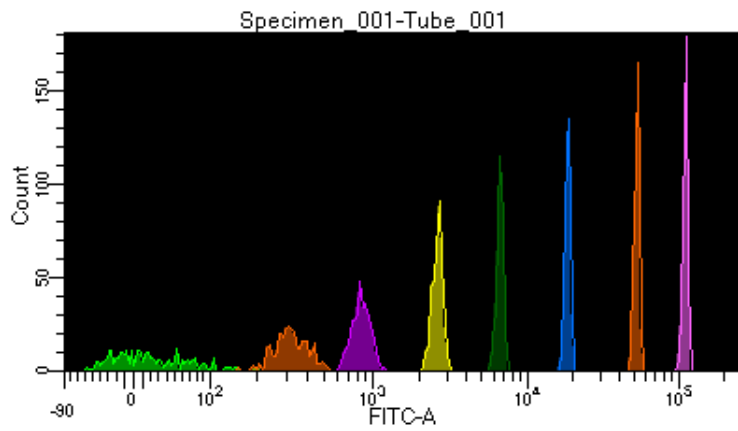

BD FACSDiva 8.0.1

Tube: Tube_001

Population	#Events	%Parent	%Total
All Events	3,458	####	100.0
P1	2,940	85.0	85.0
P2	354	12.0	10.2
P3	373	12.7	10.8
P4	367	12.5	10.6
P5	392	13.3	11.3
P6	361	12.3	10.4
P7	357	12.1	10.3
P8	378	12.9	10.9
P9	354	12.0	10.2