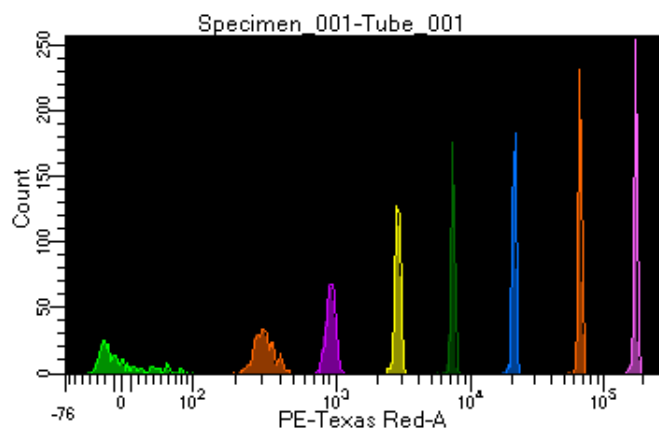

BD FACSDiva 8.0.1

Tube: Tube_001

Population	#Events	%Parent	%Total
All Events	3,458	####	100.0
P1	2,940	85.0	85.0
P2	354	12.0	10.2
P3	373	12.7	10.8
P4	367	12.5	10.6
P5	392	13.3	11.3
P6	361	12.3	10.4
P7	357	12.1	10.3
P8	378	12.9	10.9
P9	354	12.0	10.2