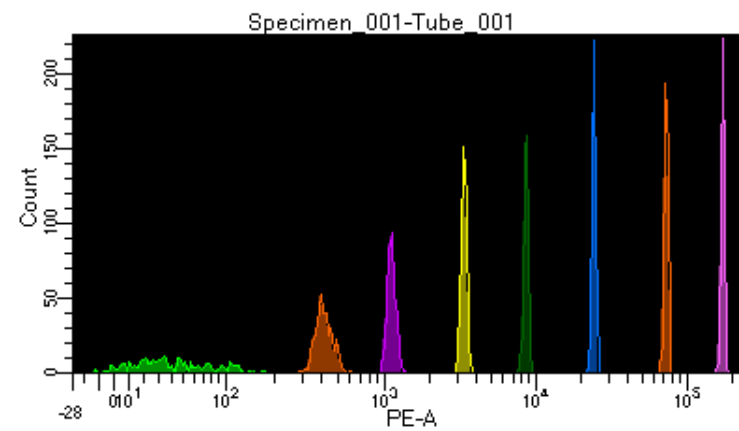

BD FACSDiva 8.0.1

Tube: Tube_001

Population	#Events	%Parent	%Total
All Events	3,458	####	100.0
P1	2,940	85.0	85.0
P2	354	12.0	10.2
P3	373	12.7	10.8
P4	367	12.5	10.6
P5	392	13.3	11.3
P6	361	12.3	10.4
P7	357	12.1	10.3
P8	378	12.9	10.9
P9	354	12.0	10.2