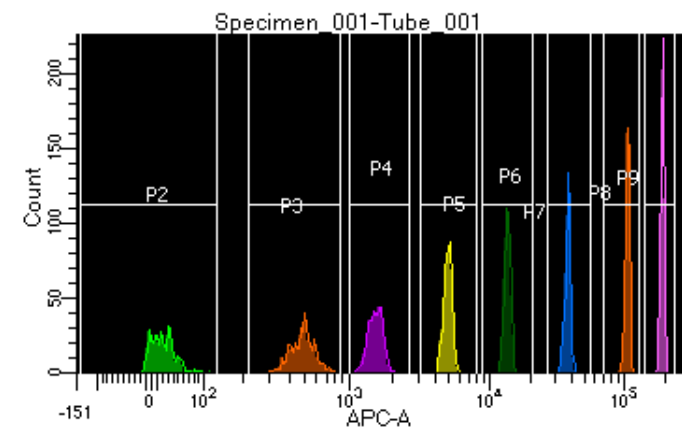

BD FACSDiva 8.0.1

Tube: Tube_001

Population	#Events	%Parent	%Total
All Events	3,458	####	100.0
P1	2,940	85.0	85.0
P2	354	12.0	10.2
P3	373	12.7	10.8
P4	367	12.5	10.6
P5	392	13.3	11.3
P6	361	12.3	10.4
P7	357	12.1	10.3
P8	378	12.9	10.9
P9	354	12.0	10.2