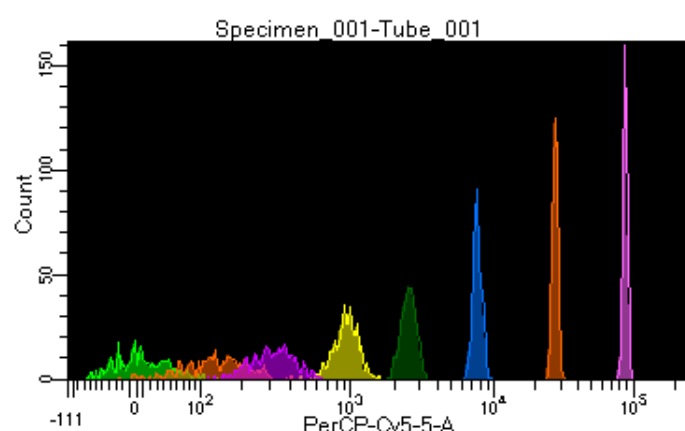

BD FACSDiva 8.0.1

Tube: Tube_001

Population	#Events	%Parent	%Total
All Events	3,458	####	100.0
P1	2,940	85.0	85.0
P2	354	12.0	10.2
P3	373	12.7	10.8
P4	367	12.5	10.6
P5	392	13.3	11.3
P6	361	12.3	10.4
P7	357	12.1	10.3
P8	378	12.9	10.9
P9	354	12.0	10.2