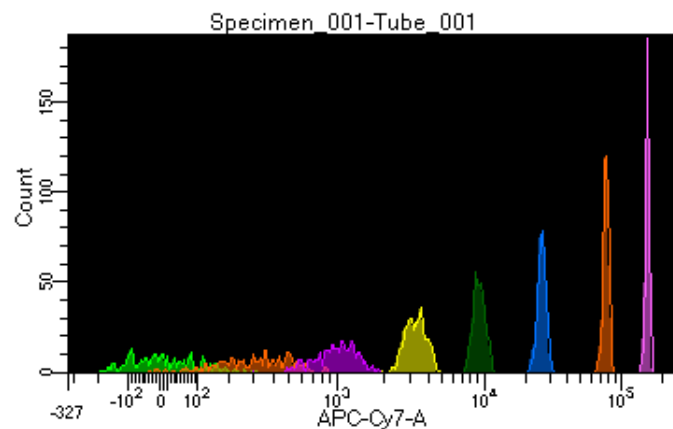

BD FACSDiva 8.0.1

Tube: Tube_001

Population	#Events	%Parent	%Total
All Events	3,458	####	100.0
P1	2,940	85.0	85.0
P2	354	12.0	10.2
P3	373	12.7	10.8
P4	367	12.5	10.6
P5	392	13.3	11.3
P6	361	12.3	10.4
P7	357	12.1	10.3
P8	378	12.9	10.9
P9	354	12.0	10.2