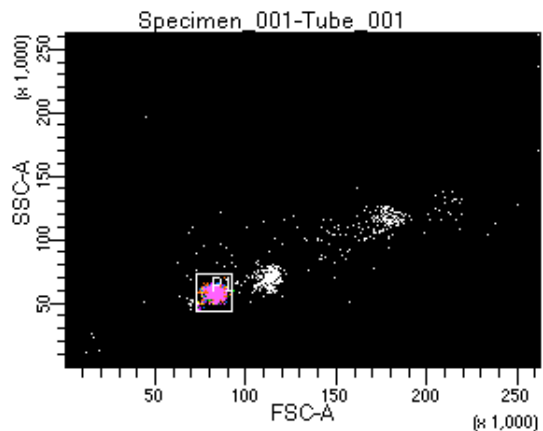

BD FACSDiva 8.0.1

Tube: Tube_001

Population	#Events	%Parent	%Total
All Events	3,458	####	100.0
P1	2,940	85.0	85.0
P2	354	12.0	10.2
P3	373	12.7	10.8
P4	367	12.5	10.6
P5	392	13.3	11.3
P6	361	12.3	10.4
P7	357	12.1	10.3
P8	378	12.9	10.9
P9	354	12.0	10.2