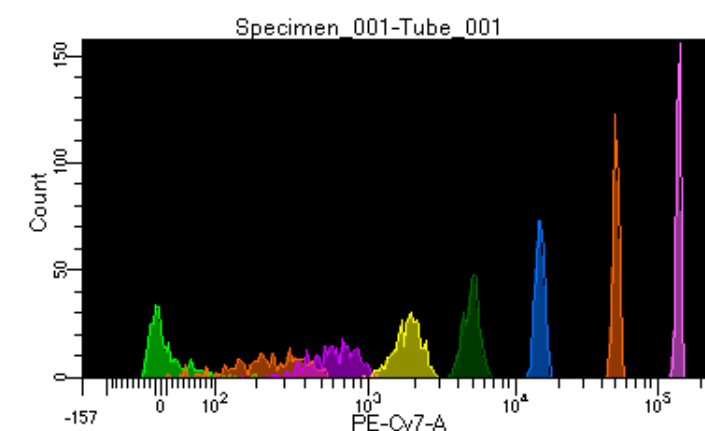

BD FACSDiva 8.0.1

Tube: Tube_001

Population	#Events	%Parent	%Total
All Events	3,458	####	100.0
P1	2,940	85.0	85.0
P2	354	12.0	10.2
P3	373	12.7	10.8
P4	367	12.5	10.6
P5	392	13.3	11.3
P6	361	12.3	10.4
P7	357	12.1	10.3
P8	378	12.9	10.9
P9	354	12.0	10.2