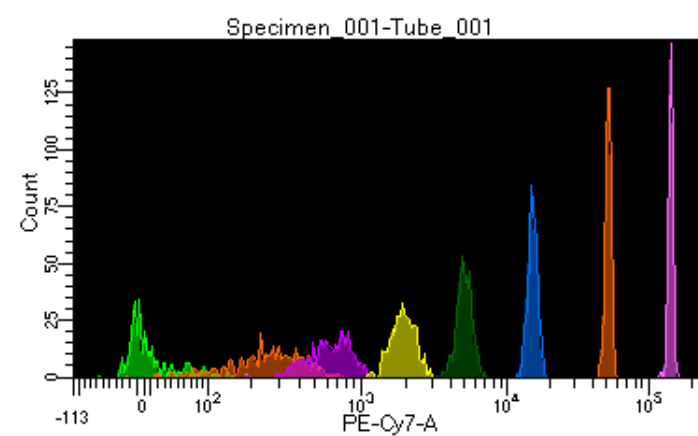

BD FACSDiva 8.0.1

Tube: Tube_001

Population	#Events	%Parent	%Total
All Events	3,574	####	100.0
P1	3,088	86.4	86.4
P2	342	11.1	9.6
P3	449	14.5	12.6
P4	405	13.1	11.3
P5	392	12.7	11.0
P6	387	12.5	10.8
P7	395	12.8	11.1
P8	390	12.6	10.9
P9	324	10.5	9.1