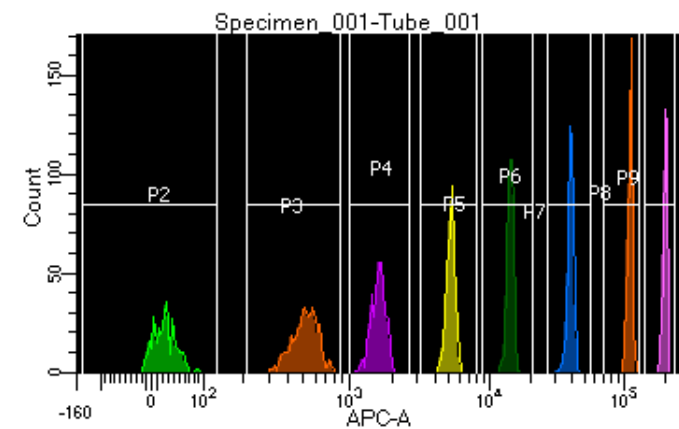

BD FACSDiva 8.0.1

Tube: Tube_001

Population	#Events	%Parent	%Total
All Events	3,574	####	100.0
P1	3,088	86.4	86.4
P2	342	11.1	9.6
P3	449	14.5	12.6
P4	405	13.1	11.3
P5	392	12.7	11.0
P6	387	12.5	10.8
P7	395	12.8	11.1
P8	390	12.6	10.9
P9	324	10.5	9.1