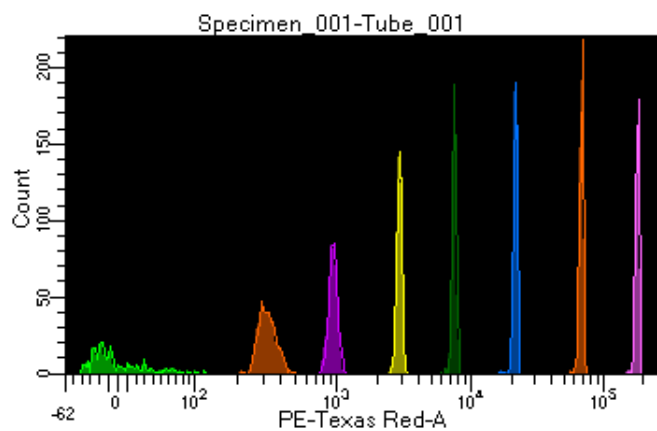

BD FACSDiva 8.0.1

Tube: Tube_001

Population	#Events	%Parent	%Total
All Events	3,574	####	100.0
P1	3,088	86.4	86.4
P2	342	11.1	9.6
P3	449	14.5	12.6
P4	405	13.1	11.3
P5	392	12.7	11.0
P6	387	12.5	10.8
P7	395	12.8	11.1
P8	390	12.6	10.9
P9	324	10.5	9.1