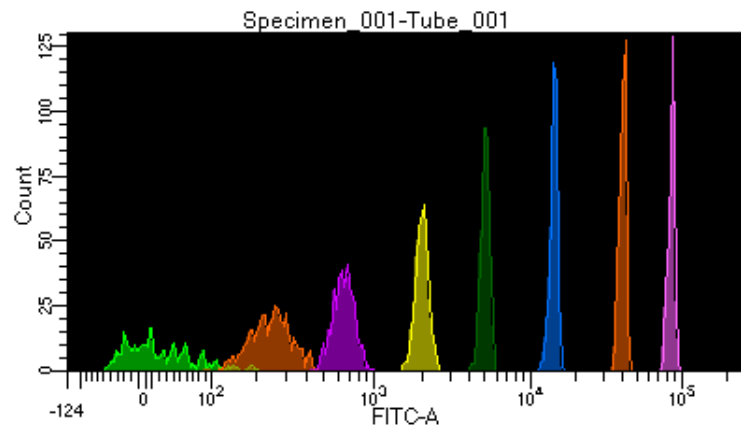

BD FACSDiva 8.0.1

Tube: Tube_001

Population	#Events	%Parent	%Total
All Events	3,574	####	100.0
P1	3,088	86.4	86.4
P2	342	11.1	9.6
P3	449	14.5	12.6
P4	405	13.1	11.3
P5	392	12.7	11.0
P6	387	12.5	10.8
P7	395	12.8	11.1
P8	390	12.6	10.9
P9	324	10.5	9.1