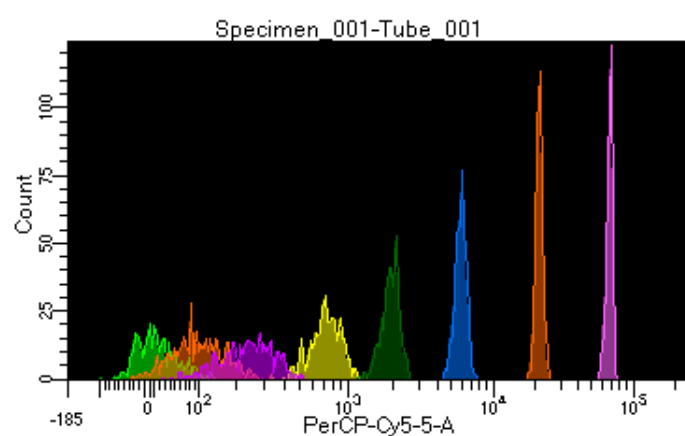

BD FACSDiva 8.0.1

Tube: Tube_001

Population	#Events	%Parent	%Total
All Events	3,574	####	100.0
P1	3,088	86.4	86.4
P2	342	11.1	9.6
P3	449	14.5	12.6
P4	405	13.1	11.3
P5	392	12.7	11.0
P6	387	12.5	10.8
P7	395	12.8	11.1
P8	390	12.6	10.9
P9	324	10.5	9.1