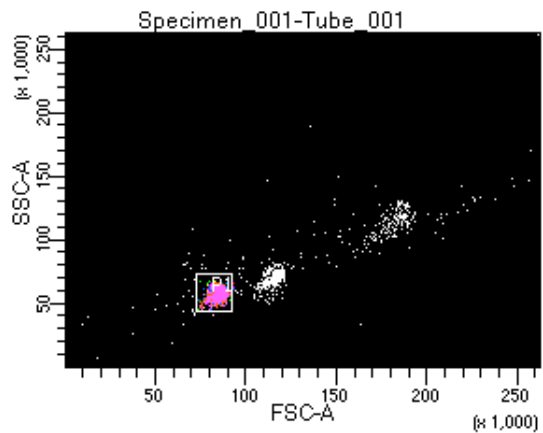

BD FACSDiva 8.0.1

Tube: Tube_001

Population	#Events	%Parent	%Total
All Events	3,574	####	100.0
P1	3,088	86.4	86.4
P2	342	11.1	9.6
P3	449	14.5	12.6
P4	405	13.1	11.3
P5	392	12.7	11.0
P6	387	12.5	10.8
P7	395	12.8	11.1
P8	390	12.6	10.9
P9	324	10.5	9.1