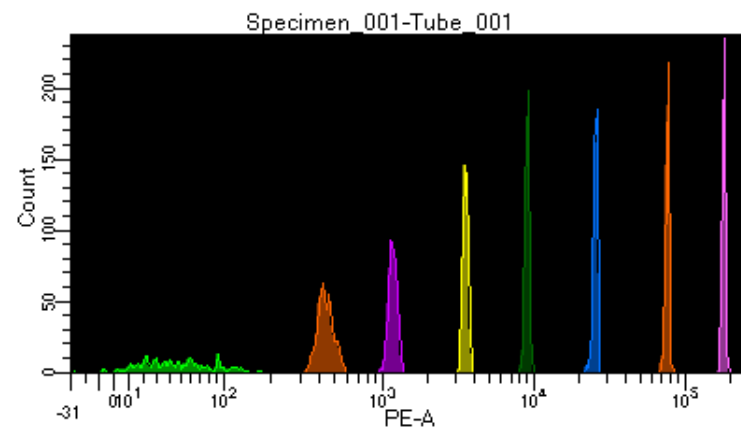

BD FACSDiva 8.0.1

Tube: Tube_001

Population	#Events	%Parent	%Total
All Events	3,574	####	100.0
P1	3,088	86.4	86.4
P2	342	11.1	9.6
P3	449	14.5	12.6
P4	405	13.1	11.3
P5	392	12.7	11.0
P6	387	12.5	10.8
P7	395	12.8	11.1
P8	390	12.6	10.9
P9	324	10.5	9.1