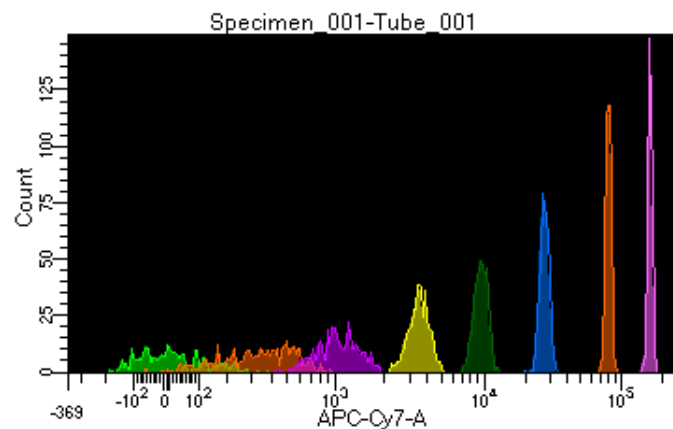

BD FACSDiva 8.0.1

Tube: Tube_001

Population	#Events	%Parent	%Total
All Events	3,574	####	100.0
P1	3,088	86.4	86.4
P2	342	11.1	9.6
P3	449	14.5	12.6
P4	405	13.1	11.3
P5	392	12.7	11.0
P6	387	12.5	10.8
P7	395	12.8	11.1
P8	390	12.6	10.9
P9	324	10.5	9.1