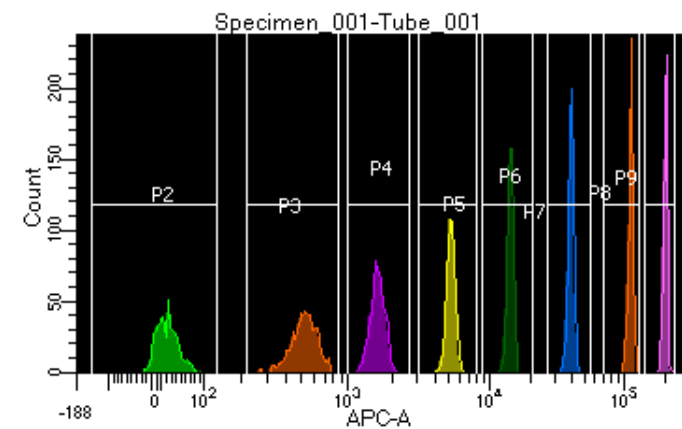

# BD FACSDiva 8.0.1

Tube: Tube\_001

Population	#Events	%Parent	%Total
All Events	5,000	####	100.0
P1	4,292	85.8	85.8
P2	482	11.2	9.6
P3	581	13.5	11.6
P4	572	13.3	11.4
P5	503	11.7	10.1
P6	524	12.2	10.5
P7	592	13.8	11.8
P8	523	12.2	10.5
P9	513	12.0	10.3