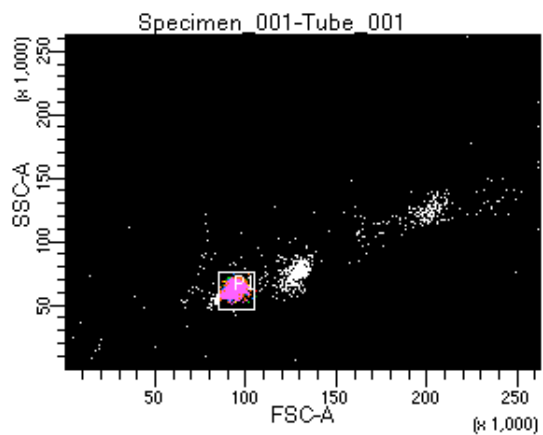

# BD FACSDiva 8.0.1

Tube: Tube\_001

Population	#Events	%Parent	%Total
All Events	5,000	####	100.0
P1	4,292	85.8	85.8
P2	482	11.2	9.6
P3	581	13.5	11.6
P4	572	13.3	11.4
P5	503	11.7	10.1
P6	524	12.2	10.5
P7	592	13.8	11.8
P8	523	12.2	10.5
P9	513	12.0	10.3