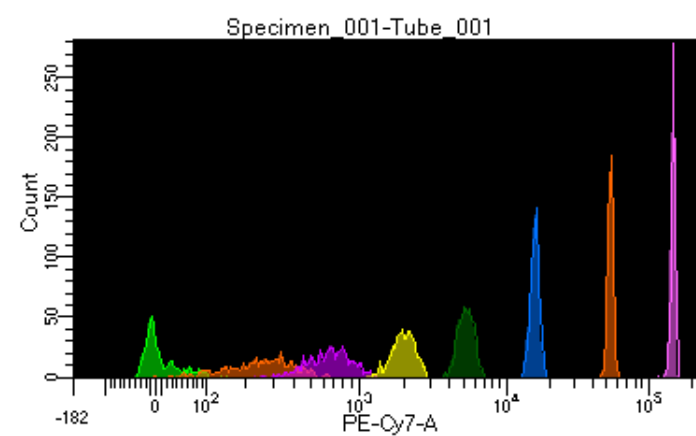

# BD FACSDiva 8.0.1

Tube: Tube\_001

Population	#Events	%Parent	%Total
All Events	5,000	####	100.0
P1	4,292	85.8	85.8
P2	482	11.2	9.6
P3	581	13.5	11.6
P4	572	13.3	11.4
P5	503	11.7	10.1
P6	524	12.2	10.5
P7	592	13.8	11.8
P8	523	12.2	10.5
P9	513	12.0	10.3