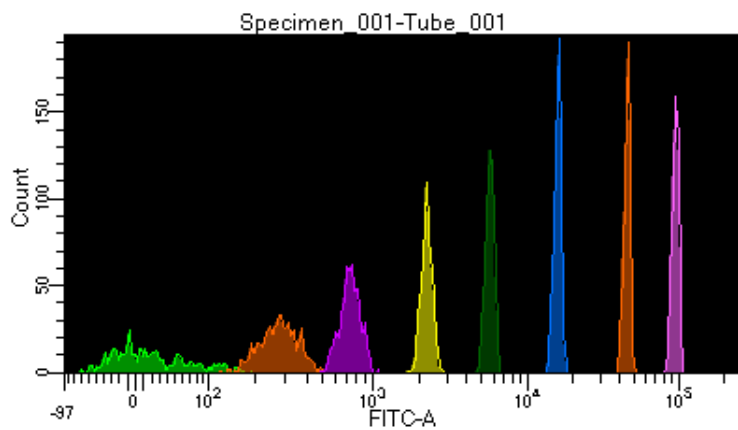

# BD FACSDiva 8.0.1

Tube: Tube\_001

Population	#Events	%Parent	%Total
All Events	5,000	####	100.0
P1	4,292	85.8	85.8
P2	482	11.2	9.6
P3	581	13.5	11.6
P4	572	13.3	11.4
P5	503	11.7	10.1
P6	524	12.2	10.5
P7	592	13.8	11.8
P8	523	12.2	10.5
P9	513	12.0	10.3