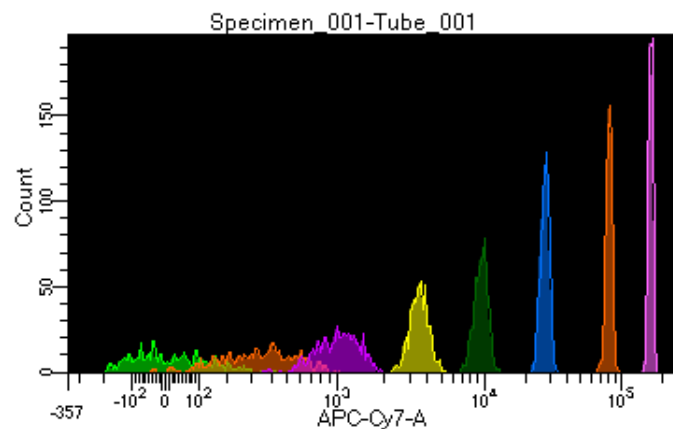

# BD FACSDiva 8.0.1

Tube: Tube\_001

Population	#Events	%Parent	%Total
All Events	5,000	####	100.0
P1	4,292	85.8	85.8
P2	482	11.2	9.6
P3	581	13.5	11.6
P4	572	13.3	11.4
P5	503	11.7	10.1
P6	524	12.2	10.5
P7	592	13.8	11.8
P8	523	12.2	10.5
P9	513	12.0	10.3