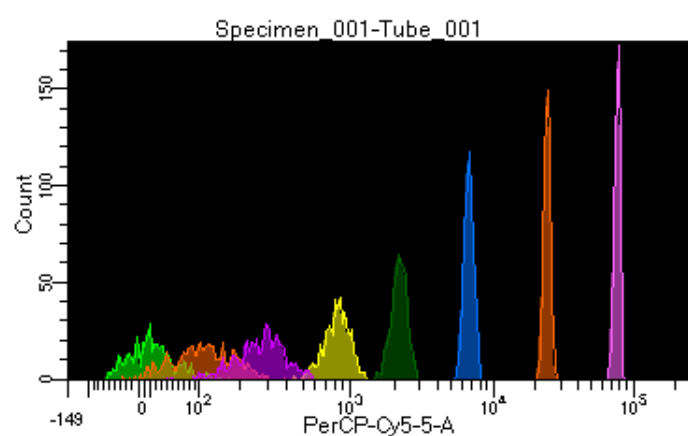

# BD FACSDiva 8.0.1

Tube: Tube\_001

Population	#Events	%Parent	%Total
All Events	5,000	####	100.0
P1	4,292	85.8	85.8
P2	482	11.2	9.6
P3	581	13.5	11.6
P4	572	13.3	11.4
P5	503	11.7	10.1
P6	524	12.2	10.5
P7	592	13.8	11.8
P8	523	12.2	10.5
P9	513	12.0	10.3