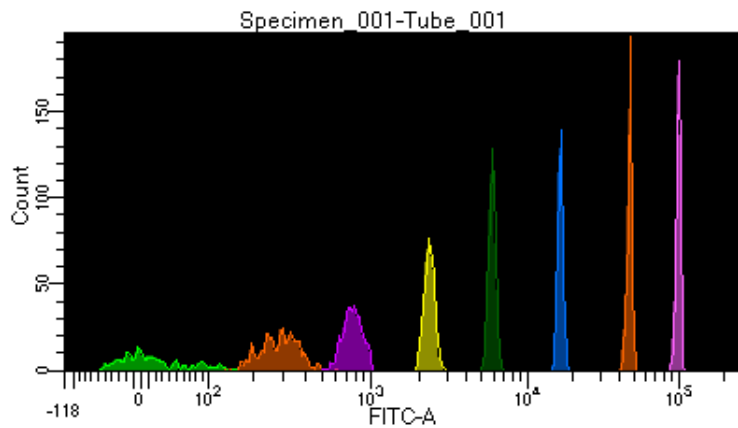

BD FACSDiva 8.0.1

Tube: Tube_001

Population	#Events	%Parent	%Total
All Events	3,443	####	100.0
P1	2,983	86.6	86.6
P2	304	10.2	8.8
P3	419	14.0	12.2
P4	370	12.4	10.7
P5	382	12.8	11.1
P6	403	13.5	11.7
P7	360	12.1	10.5
P8	369	12.4	10.7
P9	369	12.4	10.7