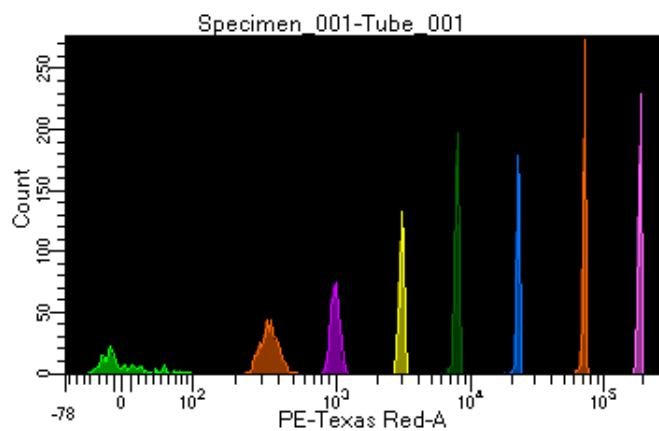

BD FACSDiva 8.0.1

Tube: Tube_001

Population	#Events	%Parent	%Total
All Events	3,443	####	100.0
P1	2,983	86.6	86.6
P2	304	10.2	8.8
P3	419	14.0	12.2
P4	370	12.4	10.7
P5	382	12.8	11.1
P6	403	13.5	11.7
P7	360	12.1	10.5
P8	369	12.4	10.7
P9	369	12.4	10.7