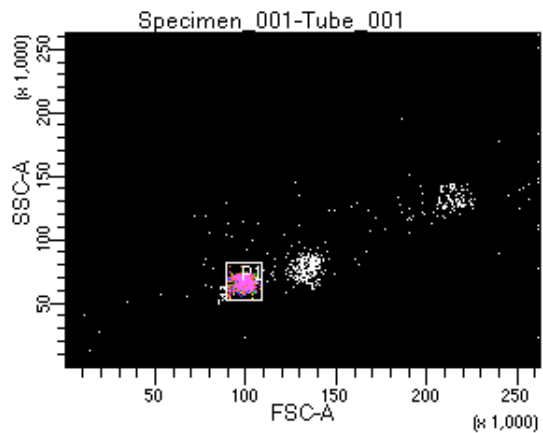

BD FACSDiva 8.0.1

Tube: Tube_001

Population	#Events	%Parent	%Total
All Events	3,443	####	100.0
P1	2,983	86.6	86.6
P2	304	10.2	8.8
P3	419	14.0	12.2
P4	370	12.4	10.7
P5	382	12.8	11.1
P6	403	13.5	11.7
P7	360	12.1	10.5
P8	369	12.4	10.7
P9	369	12.4	10.7