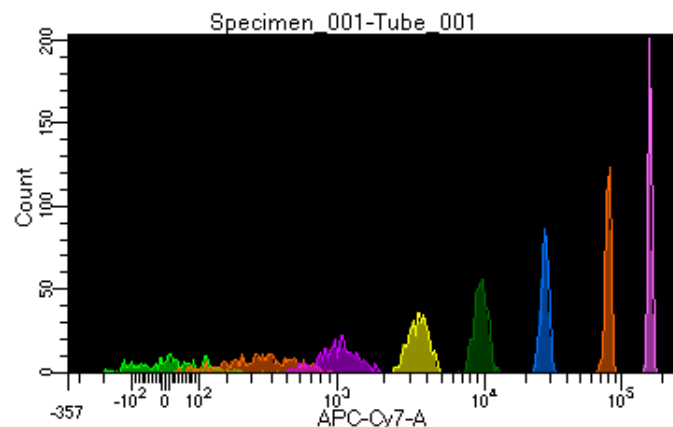

BD FACSDiva 8.0.1

Tube: Tube_001

Population	#Events	%Parent	%Total
All Events	3,443	####	100.0
P1	2,983	86.6	86.6
P2	304	10.2	8.8
P3	419	14.0	12.2
P4	370	12.4	10.7
P5	382	12.8	11.1
P6	403	13.5	11.7
P7	360	12.1	10.5
P8	369	12.4	10.7
P9	369	12.4	10.7