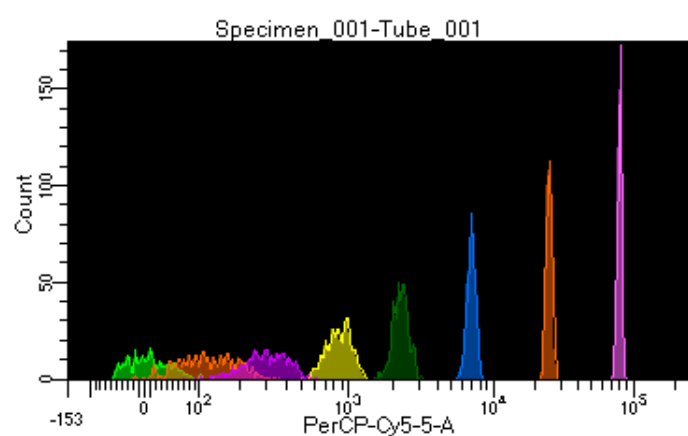

BD FACSDiva 8.0.1

Tube: Tube_001

Population	#Events	%Parent	%Total
All Events	3,443	####	100.0
P1	2,983	86.6	86.6
P2	304	10.2	8.8
P3	419	14.0	12.2
P4	370	12.4	10.7
P5	382	12.8	11.1
P6	403	13.5	11.7
P7	360	12.1	10.5
P8	369	12.4	10.7
P9	369	12.4	10.7