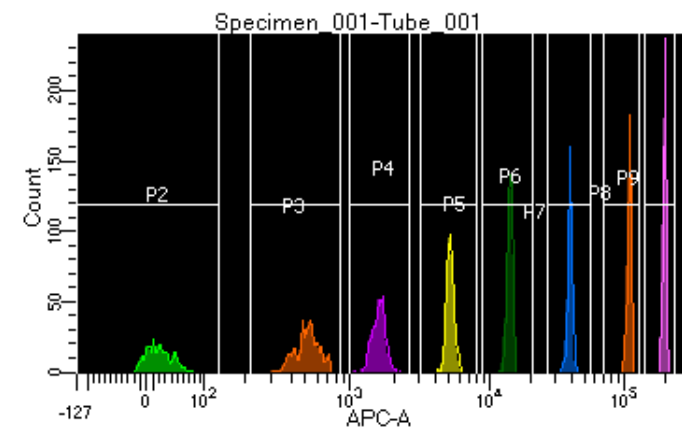

BD FACSDiva 8.0.1

Tube: Tube_001

Population	#Events	%Parent	%Total
All Events	3,443	####	100.0
P1	2,983	86.6	86.6
P2	304	10.2	8.8
P3	419	14.0	12.2
P4	370	12.4	10.7
P5	382	12.8	11.1
P6	403	13.5	11.7
P7	360	12.1	10.5
P8	369	12.4	10.7
P9	369	12.4	10.7