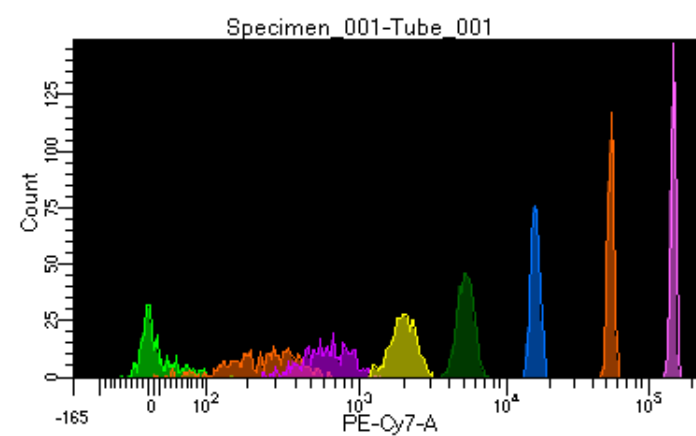

BD FACSDiva 8.0.1

Tube: Tube_001

Population	#Events	%Parent	%Total
All Events	3,443	####	100.0
P1	2,983	86.6	86.6
P2	304	10.2	8.8
P3	419	14.0	12.2
P4	370	12.4	10.7
P5	382	12.8	11.1
P6	403	13.5	11.7
P7	360	12.1	10.5
P8	369	12.4	10.7
P9	369	12.4	10.7