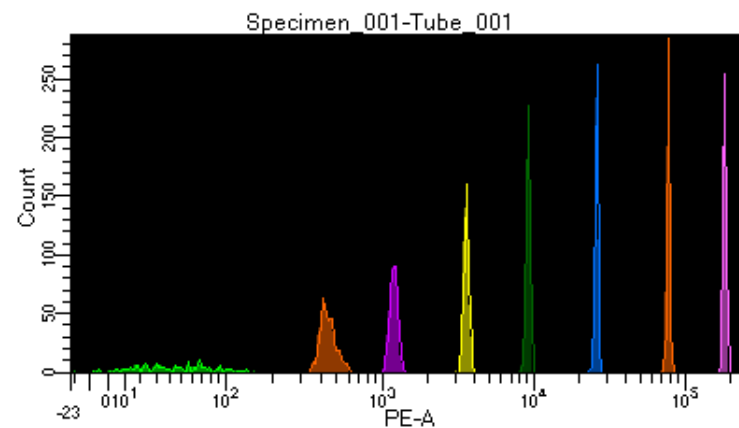

BD FACSDiva 8.0.1

Tube: Tube_001

Population	#Events	%Parent	%Total
All Events	3,443	####	100.0
P1	2,983	86.6	86.6
P2	304	10.2	8.8
P3	419	14.0	12.2
P4	370	12.4	10.7
P5	382	12.8	11.1
P6	403	13.5	11.7
P7	360	12.1	10.5
P8	369	12.4	10.7
P9	369	12.4	10.7